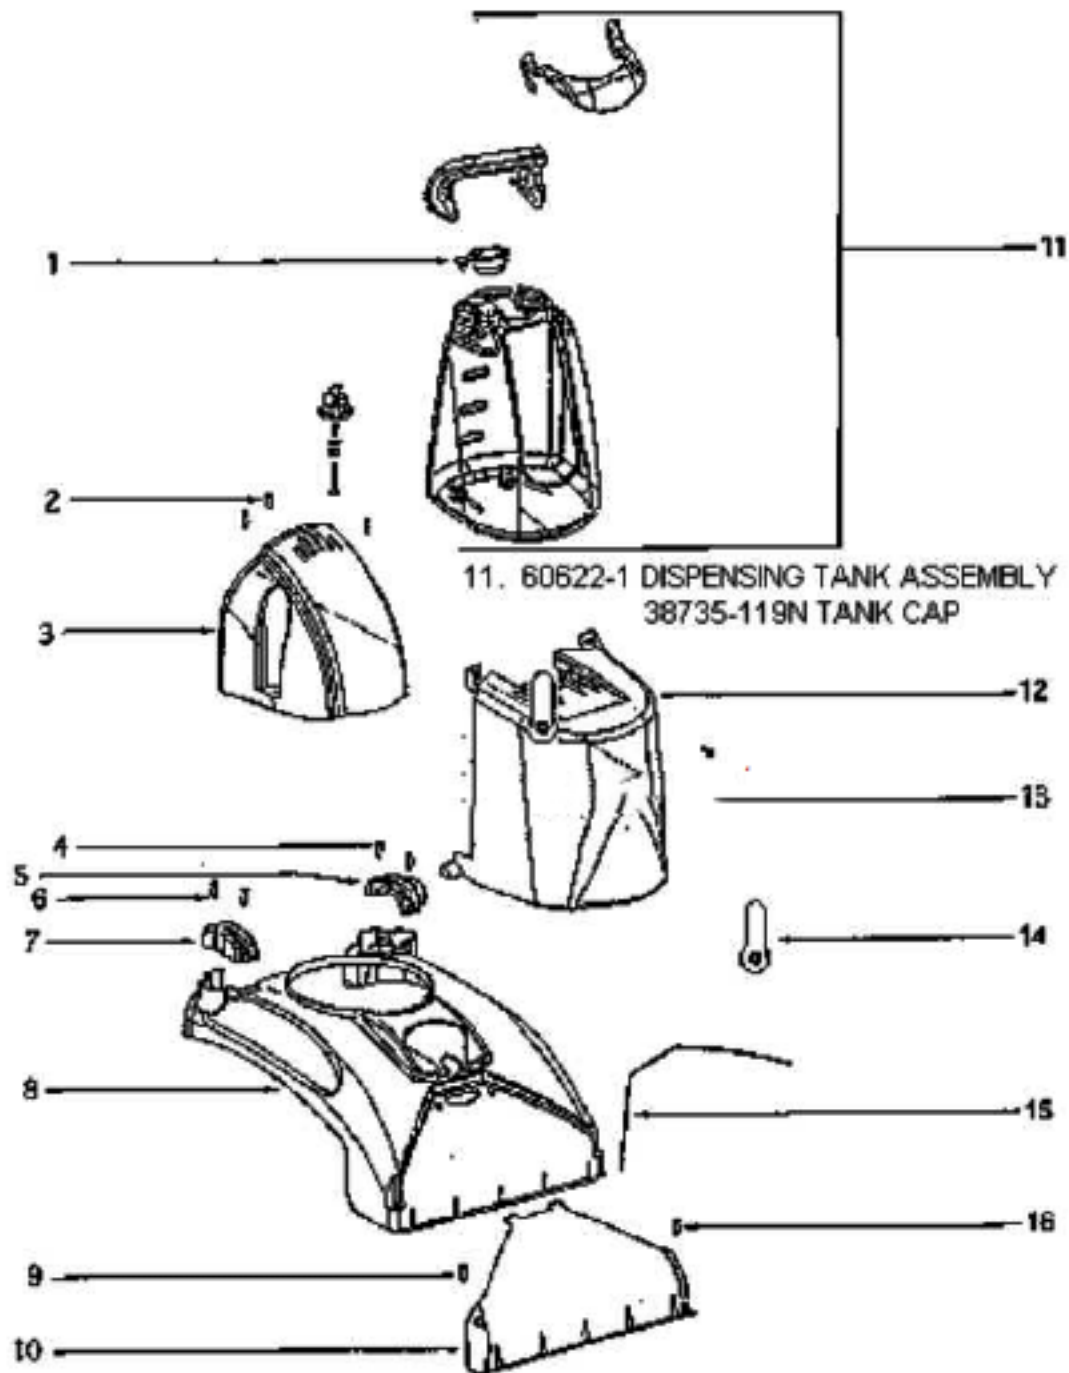

Ref#	Part	Description	Comments	Qty
1	02191C-119N	REAR HOUSING ASSEMBLY		
2	15317-119N	CADDY - HOSE		
3	15322D	UPPER HANDLE ASSEMBLY		
4	27769-119N	ARM - UPPER		
5	27776C-288N	TRIGGER - DISPENSER		
6	27846B-119N	ARM - LOWER		
7	28431-1	HOUSING COVER & GRAPHICS		
8	36052-4	SWITCH - ROCKER		
9	38752-119N	CORD - SUPPLY		
10	38845-119N	SEAL - BOOT		
11	38941G	RESERVOIR ASSY		
12	38945B-305N	ACTUATOR - PLUNGER		
13	39070	DISPENSE VALVE ASSY (3 PO		
14	53197-3	SCREW PACKAGE		
15	53238-27	SCREW PACKAGE		
16	59472-6	TUBING		
17	60207	FILTER PACKAGE		
18	60219	SPRING PKG		
19	70316-1	TUBING		

11. 60622-1 DISPENSING TANK ASSEMBLY
38735-119N TANK CAP

8. 60223-5 HOOD & GRAPHICS ASSEMBLY
59025-1 GASKET

Ref#	Part	Description	Comments	Qty
1	15316A-119N	COVER - MOTOR		
2	38735-119N	CAP - TANK		
3	38737-119N	COVER - AXLE (LH)		
4	38741-341N	KNOB - ROTOR		
5	38756-119N	COVER - AXLE (RH)		
6	53238-27	SCREW PACKAGE		
7	59025-1	SEAL - GASKET		
8	60204B	SUCTION COVER - PKGD		
9	60223-5	HOOD & GRAPHICS ASSY - PK		
10	60224	SCREW PKG		
11	60226-6	SHROUD & GRAPHICS ASSY -		
12	60227	SCREW PKG (10)		
13	60622-1	DISPENSING TANK ASSY - PK		

Ref#	Part	Description	Comments	Qty
1	60192-1	WIRE SPLICE 5		
2	60218B	MOTOR & GASKET - PKG		
3	38853-288N	COVER - HANDLE RELEASE		
4	59516	BASE/SUPPORT KIT		
5	60217	SPRING PKG 5		
6	28142B	BASE/SUPPORT KIT		
7	53238-8	SCREW PACKAGE		
8	39297	BRACKET - MOTOR		
9	28019A-1	SWITCH - MICRO		
10	27843A-119N	WHEEL - REAR		
11	38392	AXLE		
12	60624A	BASE ASSEMBLY - PACKAGED		
13	39290	NOZZLE		
14	70520-1	CABLE TIE		
15	53238-27	SCREW PACKAGE		
16	60221C	PUMP & MOTOR ASSY - PKGD		
17	27785A-1	VALVE ASSEMBLY		
18	54709	PACKAGE - PRONG LOCK RETA		
19	58971-1	WIRE & TERMINAL ASSEMBLY		
20	58971-2	WIRE & TERMINAL ASSEMBLY		
21	58738-1	WIRE & TERMINAL ASSEMBLY		
22	60129	BELT PACKAGE		
23	60623	MOTOR & PULLEY ASSY - CRT		
24	38738B-119N	COVER - BELT		
25	54669-3	SCREW PACKAGE		
26	60203A	DISTURBULATOR ASSY - CTND		
27	59148	GASKET - BRUSH ROLL MOTOR		