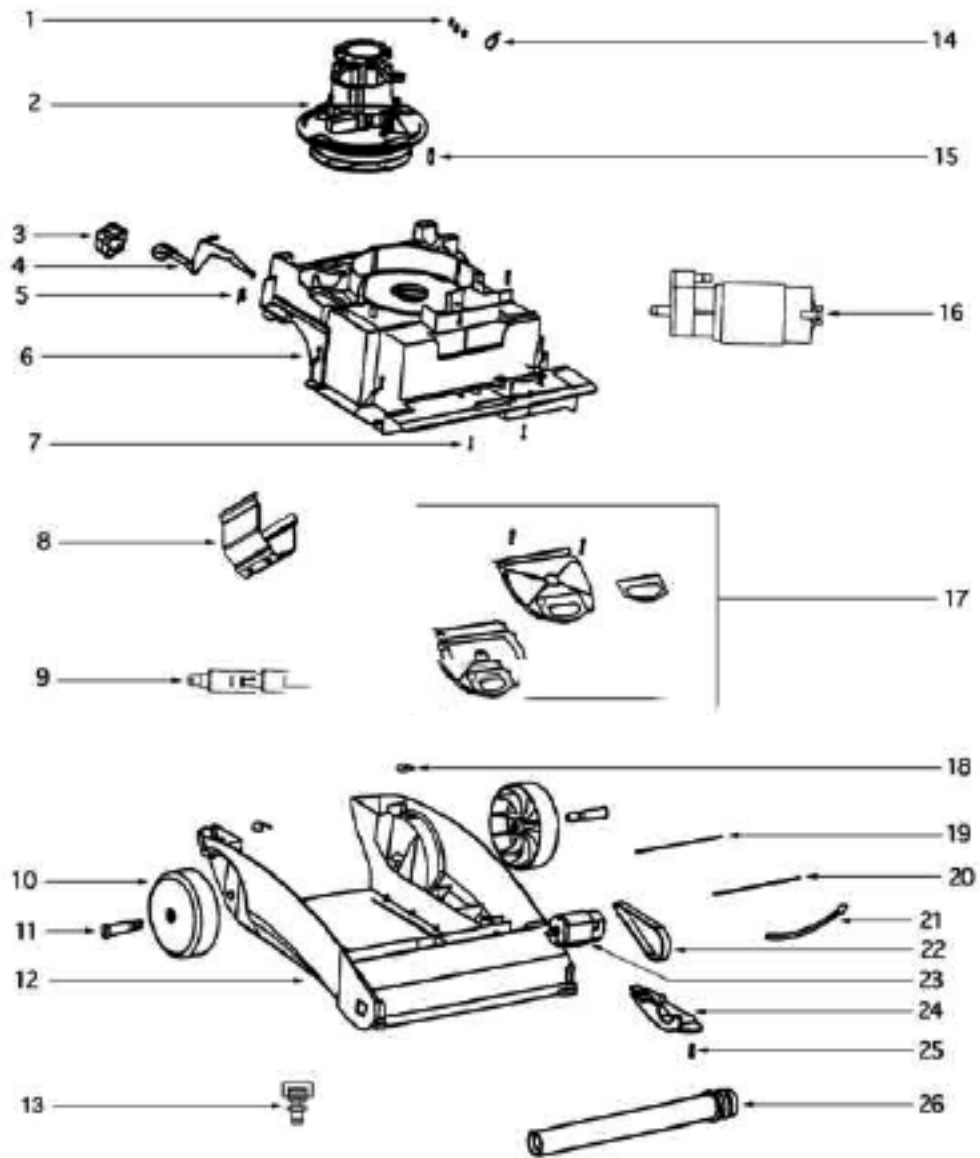

----- Manual continues below part list -----

Available Replacement Parts for Eureka 2585AT

[210395](#)

BELT, FOR ROYAL GENUINE

Ref#	Part	Description	Comments	Qty
1	02191C-119N	REAR HOUSING ASSEMBLY		
2	15317-119N	CADDY - HOSE		
3	15322D	UPPER HANDLE ASSEMBLY		
4	27769-119N	ARM - UPPER		
5	27776C-288N	TRIGGER - DISPENSER		
6	27846B-119N	ARM - LOWER		
7	28431-1	HOUSING COVER & GRAPHICS		
8	36052-4	SWITCH - ROCKER		
9	38752-119N	CORD - SUPPLY		
10	38845-119N	SEAL - BOOT		
11	38941G	RESERVOIR ASSY		
12	38945B-305N	ACTUATOR - PLUNGER		
13	39070	DISPENSE VALVE ASSY (3 PO		
14	53197-3	SCREW PACKAGE		
15	53238-27	SCREW PACKAGE		
16	59472-6	TUBING		
17	60207	FILTER PACKAGE		
18	60219	SPRING PKG		
19	70316-1	TUBING		

Ref#	Part	Description	Comments	Qty
1	60192-1	WIRE SPLICE 5		
2	60218B	MOTOR & GASKET - PKG		
3	38853-288N	COVER - HANDLE RELEASE		
4	59516	BASE/SUPPORT KIT		
5	60217	SPRING PKG 5		
6	28142B	BASE/SUPPORT KIT		
7	53238-8	SCREW PACKAGE		
8	39297	BRACKET - MOTOR		
9	28019A-1	SWITCH - MICRO		
10	27843A-119N	WHEEL - REAR		
11	38392	AXLE		
12	60624A	BASE ASSEMBLY - PACKAGED		
13	39290	NOZZLE		
14	70520-1	CABLE TIE		
15	53238-27	SCREW PACKAGE		
16	60221C	PUMP & MOTOR ASSY - PKGD		
17	27785A-1	VALVE ASSEMBLY		
18	54709	PACKAGE - PRONG LOCK RETA		
19	58971-1	WIRE & TERMINAL ASSEMBLY		
20	58971-2	WIRE & TERMINAL ASSEMBLY		
21	58738-1	WIRE & TERMINAL ASSEMBLY		
22	60129	BELT PACKAGE		
23	60623	MOTOR & PULLEY ASSY - CRT		
24	38738B-119N	COVER - BELT		
25	54669-3	SCREW PACKAGE		
26	60203A	DISTURBULATOR ASSY - CTND		
27	59148	GASKET - BRUSH ROLL MOTOR		