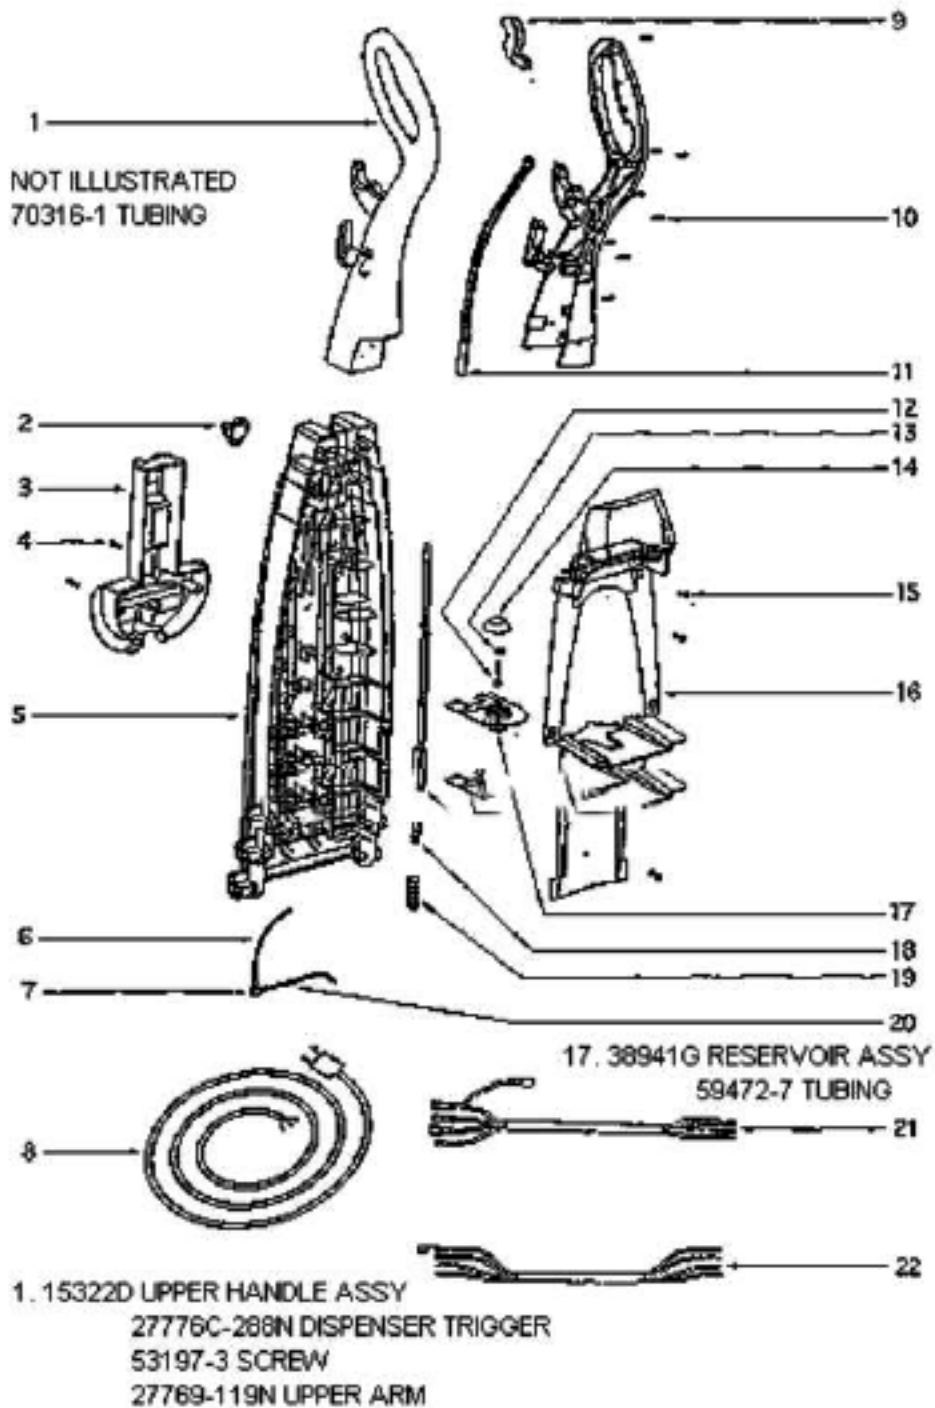

----- Manual continues below part list -----

Available Replacement Parts for Eureka 2585AT

[210395](#)

BELT, FOR ROYAL GENUINE

Ref#	Part	Description	Comments	Qty
1	02191C-119N	REAR HOUSING ASSEMBLY		
2	15317-119N	CADDY - HOSE		
3	15322D	UPPER HANDLE ASSEMBLY		
4	27769-119N	ARM - UPPER		
5	27776C-288N	TRIGGER - DISPENSER		
6	27846B-119N	ARM - LOWER		
7	28431-1	HOUSING COVER & GRAPHICS		
8	36052-4	SWITCH - ROCKER		
9	38752-119N	CORD - SUPPLY		
10	38845-119N	SEAL - BOOT		
11	38941G	RESERVOIR ASSY		
12	38945B-305N	ACTUATOR - PLUNGER		
13	39070	DISPENSE VALVE ASSY (3 PO		
14	53197-3	SCREW PACKAGE		
15	53238-27	SCREW PACKAGE		
16	59472-6	TUBING		
17	60207	FILTER PACKAGE		
18	60219	SPRING PKG		
19	70316-1	TUBING		

Ref#	Part	Description	Comments	Qty
1	15316A-119N	COVER - MOTOR		
2	38735-119N	CAP - TANK		
3	38737-119N	COVER - AXLE (LH)		
4	38741-341N	KNOB - ROTOR		
5	38756-119N	COVER - AXLE (RH)		
6	53238-27	SCREW PACKAGE		
7	59025-1	SEAL - GASKET		
8	60204B	SUCTION COVER - PKGD		
9	60223-5	HOOD & GRAPHICS ASSY - PK		
10	60224	SCREW PKG		
11	60226-6	SHROUD & GRAPHICS ASSY -		
12	60227	SCREW PKG (10)		
13	60622-1	DISPENSING TANK ASSY - PK		