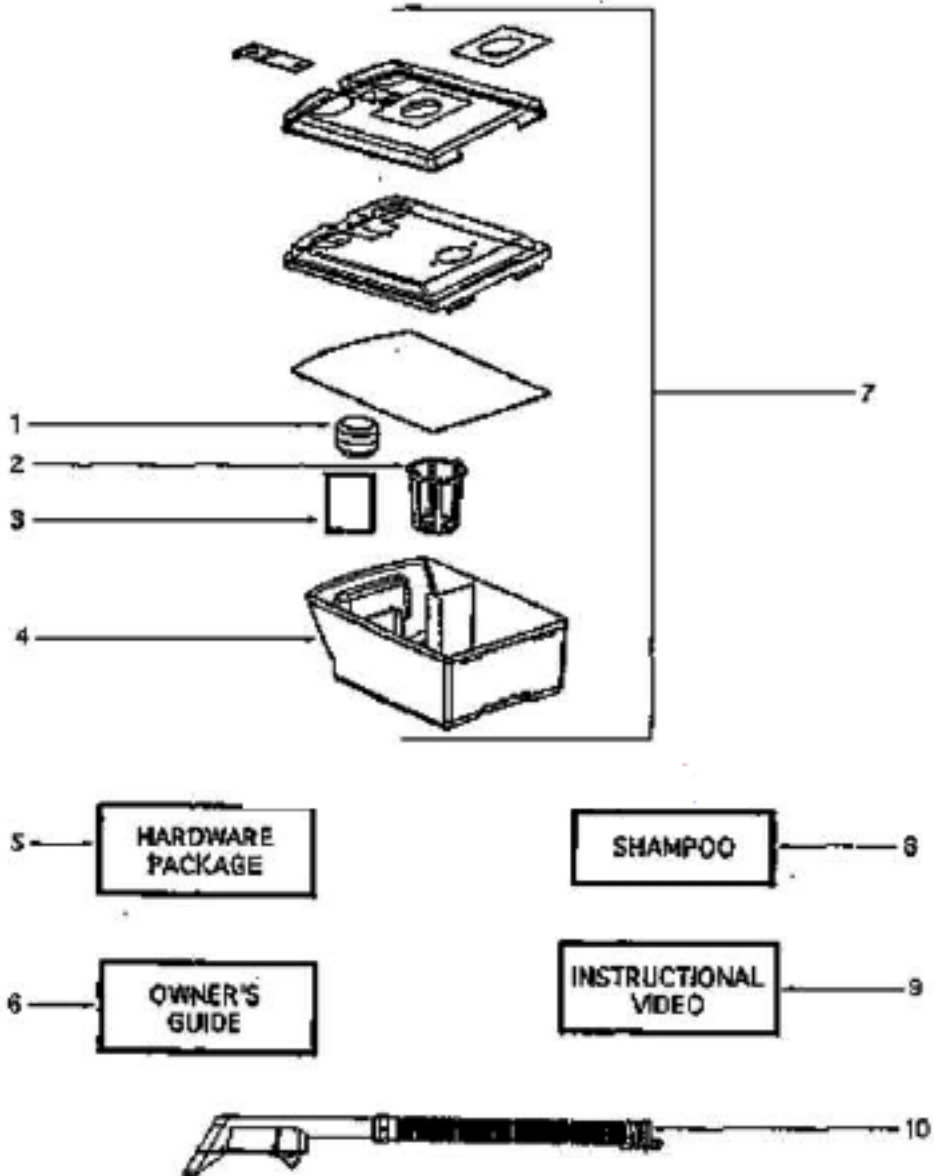

7. 60205 RECOVERY TANK ASSY
  38743-119N OVERFLOW FLOAT
  27866A-119N FLOAT BASKET
  60207 FILTER PKG
  15309A-324N RECOVERY TANK

Ref#	Part	Description	Comments	Qty
1	38743-119N	RECOVERY TANK ASSY - PKGD		
2	27866A-119N	BASKET - FLOAT		
3	60207	FILTER PACKAGE		
4	15309A-324N	RECOVERY TANK ASSY - PKGD		
5	59052	HARDWARE PACKAGE		
6	70325	Owner's Guide		
7	60205	RECOVERY TANK ASSY - PKGD		
8	60170	EXTRACTOR SHAMPOO PACKAGE		
9	70351	Instructional Video		
10	60245C	UPHOLSTERY HOSE ASSY - CT		
11	70322	VALVE ASSEMBLY		
12	38745-119N	UPHOLSTERY HOSE ASSY - CR		
13	27765-119N	UPHOLSTERY HOSE ASSY - CR		
14	27767-324N	NOZZLE - COVER