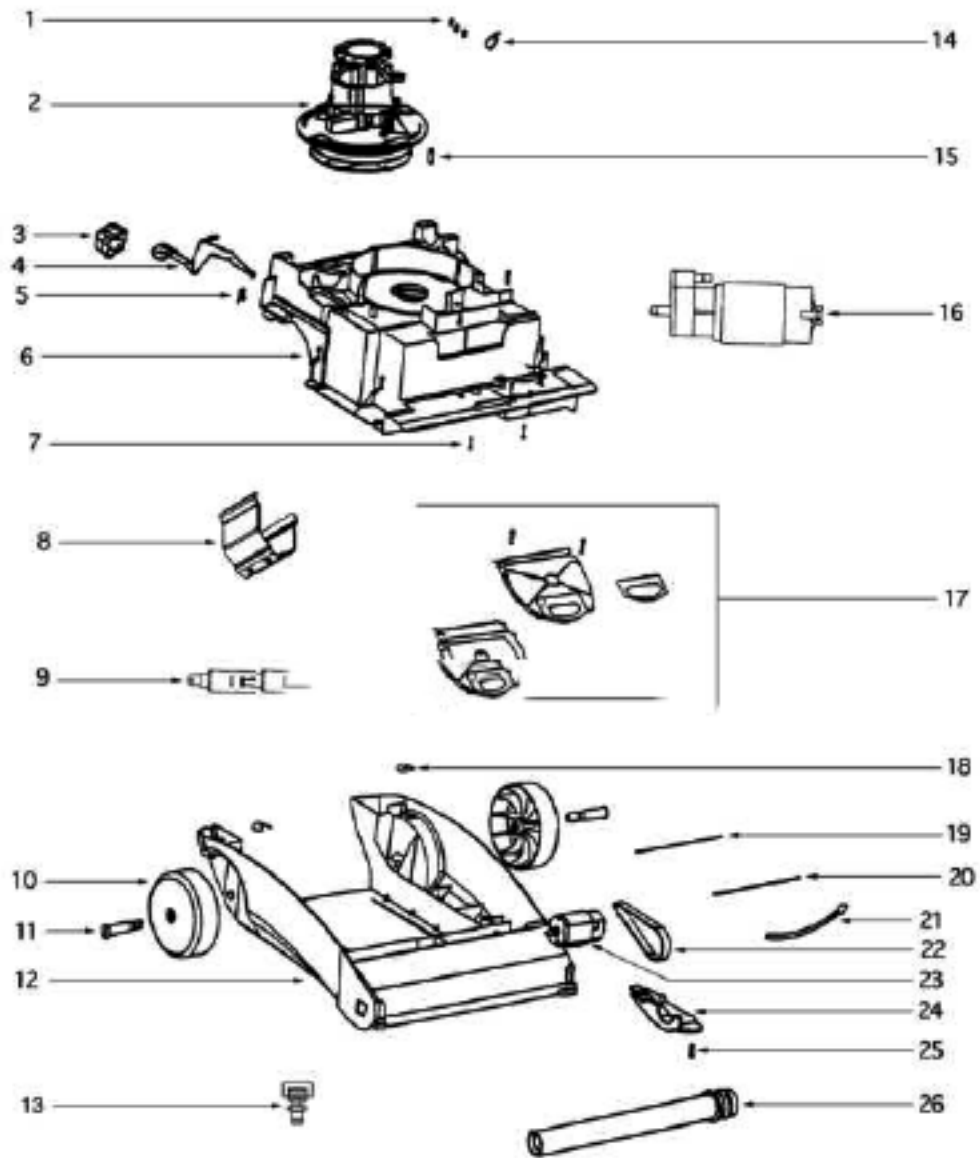

Ref#	Part	Description	Comments	Qty
1	02191C-119N	REAR HOUSING ASSEMBLY		
2	15317-119N	CADDY - HOSE		
3	15322D	UPPER HANDLE ASSEMBLY		
4	27769-119N	ARM - UPPER		
5	27776C-288N	TRIGGER - DISPENSER		
6	27846B-119N	ARM - LOWER		
7	28431-1	HOUSING COVER & GRAPHICS		
8	36052-4	SWITCH - ROCKER		
9	38752-119N	CORD - SUPPLY		
10	38845-119N	SEAL - BOOT		
11	38941G	RESERVOIR ASSY		
12	38945B-305N	ACTUATOR - PLUNGER		
13	39070	DISPENSE VALVE ASSY (3 PO		
14	53197-3	SCREW PACKAGE		
15	53238-27	SCREW PACKAGE		
16	59472-6	TUBING		
17	60207	FILTER PACKAGE		
18	60219	SPRING PKG		
19	70316-1	TUBING		

11. 60622-1 DISPENSING TANK ASSEMBLY
38735-119N TANK CAP

8. 60223-5 HOOD & GRAPHICS ASSEMBLY
59025-1 GASKET

Ref#	Part	Description	Comments	Qty
1	15316A-119N	COVER - MOTOR		
2	38735-119N	CAP - TANK		
3	38737-119N	COVER - AXLE (LH)		
4	38741-341N	KNOB - ROTOR		
5	38756-119N	COVER - AXLE (RH)		
6	53238-27	SCREW PACKAGE		
7	59025-1	SEAL - GASKET		
8	60204B	SUCTION COVER - PKGD		
9	60223-5	HOOD & GRAPHICS ASSY - PK		
10	60224	SCREW PKG		
11	60226-6	SHROUD & GRAPHICS ASSY -		
12	60227	SCREW PKG (10)		
13	60622-1	DISPENSING TANK ASSY - PK		

Ref#	Part	Description	Comments	Qty
1	60192-1	WIRE SPLICE 5		
2	60218B	MOTOR & GASKET - PKG		
3	38853-288N	COVER - HANDLE RELEASE		
4	59516	BASE/SUPPORT KIT		
5	60217	SPRING PKG 5		
6	28142B	BASE/SUPPORT KIT		
7	53238-8	SCREW PACKAGE		
8	39297	BRACKET - MOTOR		
9	28019A-1	SWITCH - MICRO		
10	27843A-119N	WHEEL - REAR		
11	38392	AXLE		
12	60624A	BASE ASSEMBLY - PACKAGED		
13	39290	NOZZLE		
14	70520-1	CABLE TIE		
15	53238-27	SCREW PACKAGE		
16	60221C	PUMP & MOTOR ASSY - PKGD		
17	27785A-1	VALVE ASSEMBLY		
18	54709	PACKAGE - PRONG LOCK RETA		
19	58971-1	WIRE & TERMINAL ASSEMBLY		
20	58971-2	WIRE & TERMINAL ASSEMBLY		
21	58738-1	WIRE & TERMINAL ASSEMBLY		
22	60129	BELT PACKAGE		
23	60623	MOTOR & PULLEY ASSY - CRT		
24	38738B-119N	COVER - BELT		
25	54669-3	SCREW PACKAGE		
26	60203A	DISTURBULATOR ASSY - CTND		
27	59148	GASKET - BRUSH ROLL MOTOR		