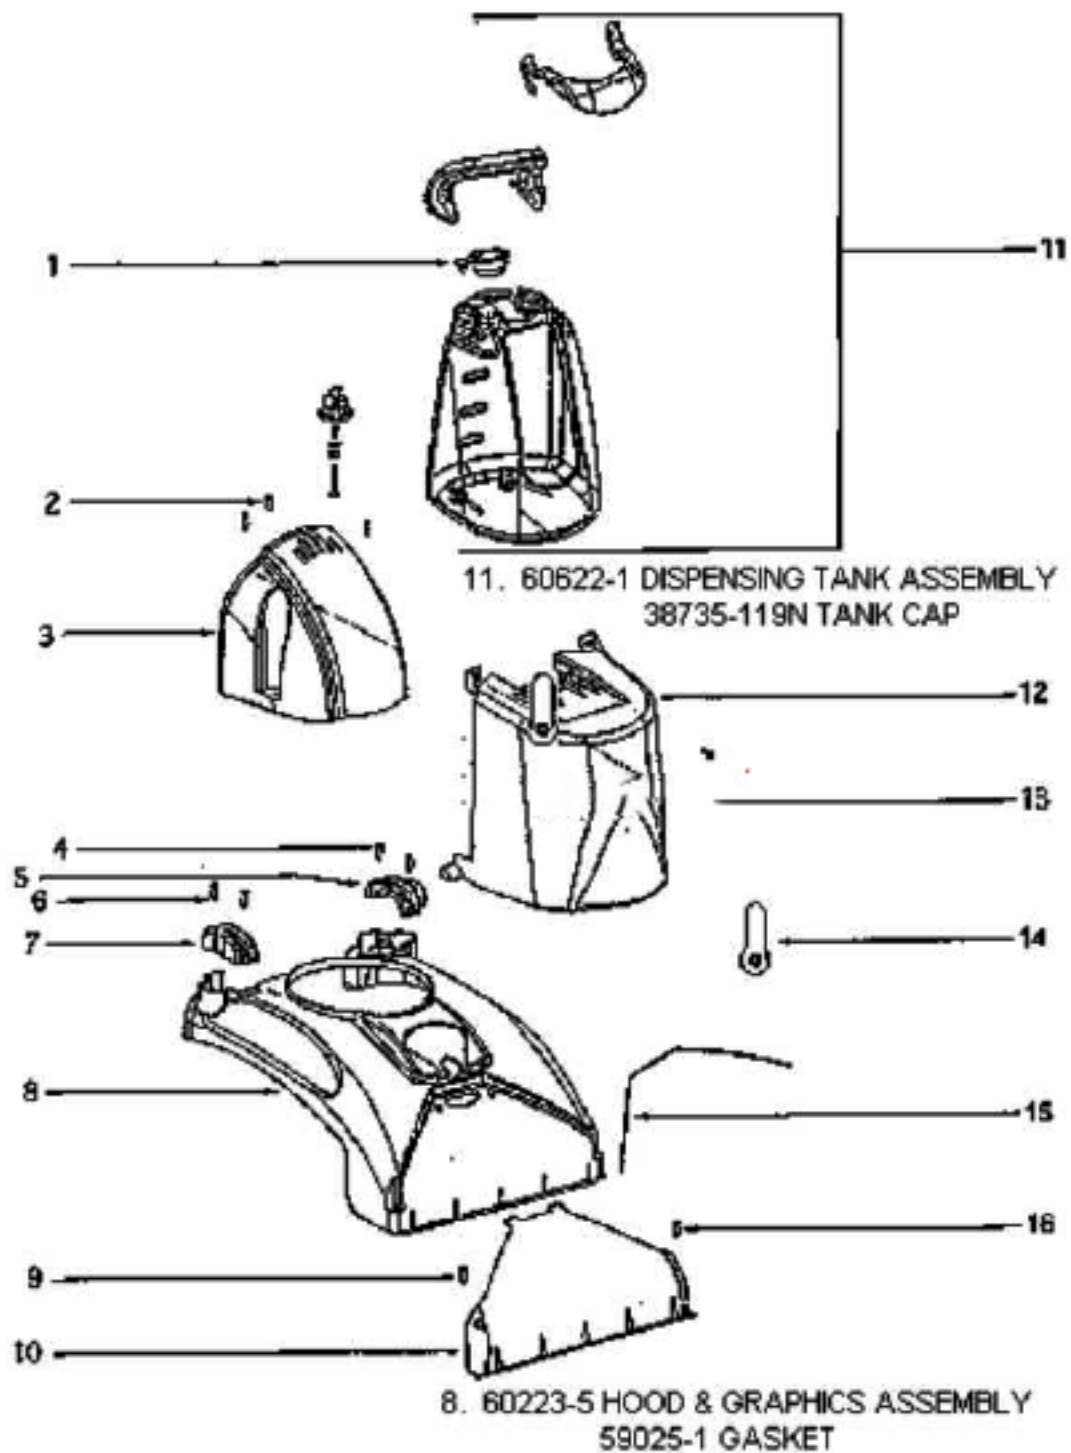

----- Manual continues below part list -----

Available Replacement Parts for Eureka 2585AT

[210395](#)

BELT, FOR ROYAL GENUINE

Ref#	Part	Description	Comments	Qty
1	02191C-119N	REAR HOUSING ASSEMBLY		
2	15317-119N	CADDY - HOSE		
3	15322D	UPPER HANDLE ASSEMBLY		
4	27769-119N	ARM - UPPER		
5	27776C-288N	TRIGGER - DISPENSER		
6	27846B-119N	ARM - LOWER		
7	28431-1	HOUSING COVER & GRAPHICS		
8	36052-4	SWITCH - ROCKER		
9	38752-119N	CORD - SUPPLY		
10	38845-119N	SEAL - BOOT		
11	38941G	RESERVOIR ASSY		
12	38945B-305N	ACTUATOR - PLUNGER		
13	39070	DISPENSE VALVE ASSY (3 PO		
14	53197-3	SCREW PACKAGE		
15	53238-27	SCREW PACKAGE		
16	59472-6	TUBING		
17	60207	FILTER PACKAGE		
18	60219	SPRING PKG		
19	70316-1	TUBING		

Ref#	Part	Description	Comments	Qty
1	15316A-119N	COVER - MOTOR		
2	38735-119N	CAP - TANK		
3	38737-119N	COVER - AXLE (LH)		
4	38741-341N	KNOB - ROTOR		
5	38756-119N	COVER - AXLE (RH)		
6	53238-27	SCREW PACKAGE		
7	59025-1	SEAL - GASKET		
8	60204B	SUCTION COVER - PKGD		
9	60223-5	HOOD & GRAPHICS ASSY - PK		
10	60224	SCREW PKG		
11	60226-6	SHROUD & GRAPHICS ASSY -		
12	60227	SCREW PKG (10)		
13	60622-1	DISPENSING TANK ASSY - PK		