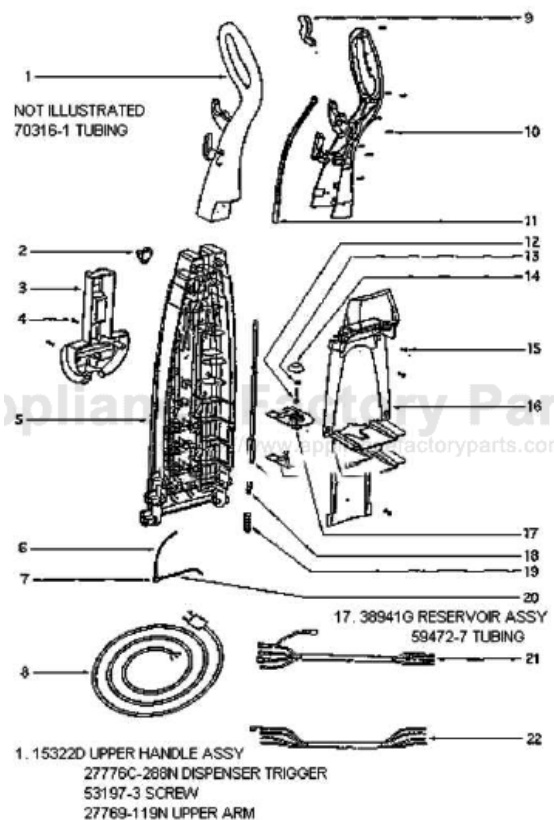

[Find Your Eureka Vacuum Cleaner Parts - Select From 855 Models](#)

----- Manual continues below part list -----