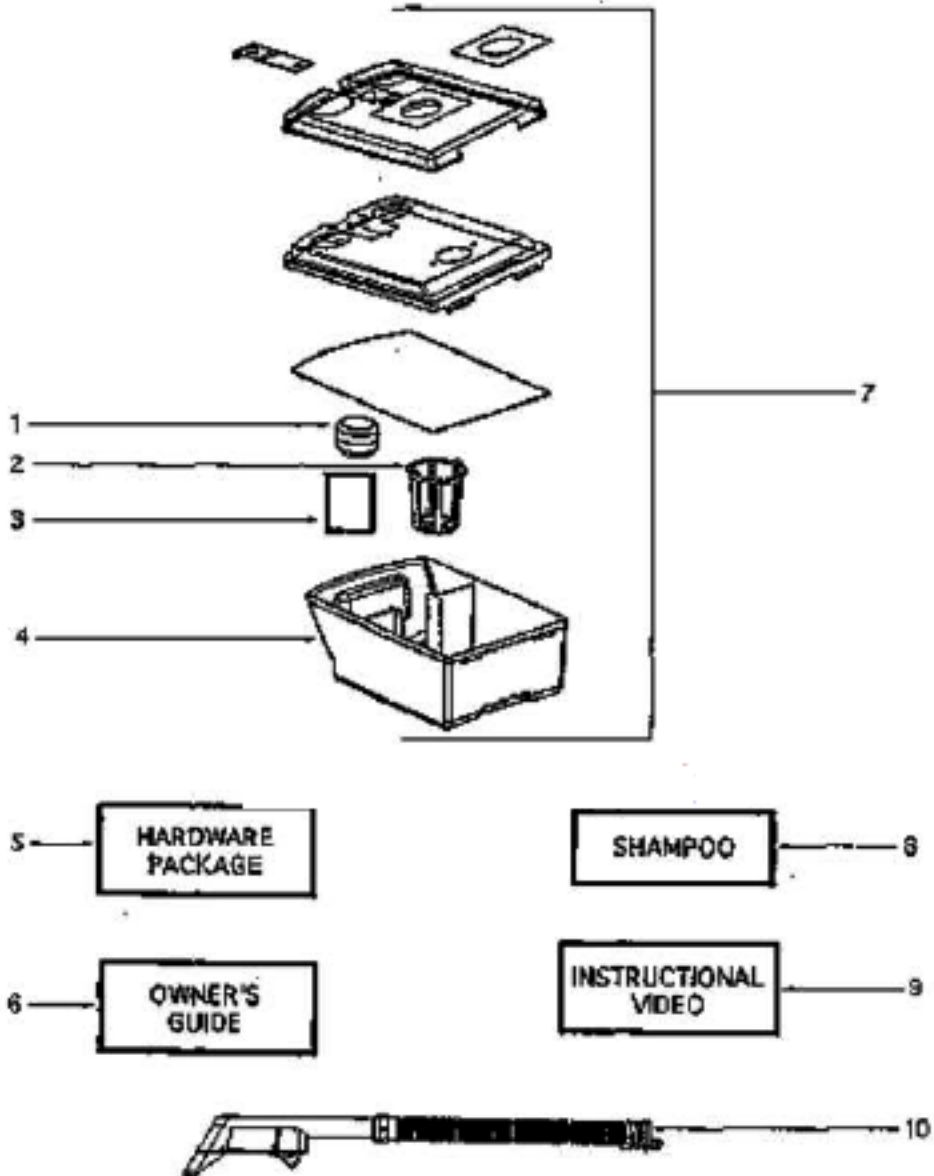

Ref#	Part	Description	Comments	Qty
1	02191C-119N	REAR HOUSING ASSEMBLY		
2	15317-119N	CADDY - HOSE		
3	15322D	UPPER HANDLE ASSEMBLY		
4	27769-119N	ARM - UPPER		
5	27776C-288N	TRIGGER - DISPENSER		
6	27846B-119N	ARM - LOWER		
7	28431-1	HOUSING COVER & GRAPHICS		
8	36052-4	SWITCH - ROCKER		
9	38752-119N	CORD - SUPPLY		
10	38845-119N	SEAL - BOOT		
11	38941G	RESERVOIR ASSY		
12	38945B-305N	ACTUATOR - PLUNGER		
13	39070	DISPENSE VALVE ASSY (3 PO		
14	53197-3	SCREW PACKAGE		
15	53238-27	SCREW PACKAGE		
16	59472-6	TUBING		
17	60207	FILTER PACKAGE		
18	60219	SPRING PKG		
19	70316-1	TUBING		

11. 60622-1 DISPENSING TANK ASSEMBLY
38735-119N TANK CAP

8. 60223-5 HOOD & GRAPHICS ASSEMBLY
59025-1 GASKET

Ref#	Part	Description	Comments	Qty
1	15316A-119N	COVER - MOTOR		
2	38735-119N	CAP - TANK		
3	38737-119N	COVER - AXLE (LH)		
4	38741-341N	KNOB - ROTOR		
5	38756-119N	COVER - AXLE (RH)		
6	53238-27	SCREW PACKAGE		
7	59025-1	SEAL - GASKET		
8	60204B	SUCTION COVER - PKGD		
9	60223-5	HOOD & GRAPHICS ASSY - PK		
10	60224	SCREW PKG		
11	60226-6	SHROUD & GRAPHICS ASSY -		
12	60227	SCREW PKG (10)		
13	60622-1	DISPENSING TANK ASSY - PK		

Ref#	Part	Description	Comments	Qty
1	60192-1	WIRE SPLICE 5		
2	60218B	MOTOR & GASKET - PKG		
3	38853-288N	COVER - HANDLE RELEASE		
4	59516	BASE/SUPPORT KIT		
5	60217	SPRING PKG 5		
6	28142B	BASE/SUPPORT KIT		
7	53238-8	SCREW PACKAGE		
8	39297	BRACKET - MOTOR		
9	28019A-1	SWITCH - MICRO		
10	27843A-119N	WHEEL - REAR		
11	38392	AXLE		
12	60624A	BASE ASSEMBLY - PACKAGED		
13	39290	NOZZLE		
14	70520-1	CABLE TIE		
15	53238-27	SCREW PACKAGE		
16	60221C	PUMP & MOTOR ASSY - PKGD		
17	27785A-1	VALVE ASSEMBLY		
18	54709	PACKAGE - PRONG LOCK RETA		
19	58971-1	WIRE & TERMINAL ASSEMBLY		
20	58971-2	WIRE & TERMINAL ASSEMBLY		
21	58738-1	WIRE & TERMINAL ASSEMBLY		
22	60129	BELT PACKAGE		
23	60623	MOTOR & PULLEY ASSY - CRT		
24	38738B-119N	COVER - BELT		
25	54669-3	SCREW PACKAGE		
26	60203A	DISTURBULATOR ASSY - CTND		
27	59148	GASKET - BRUSH ROLL MOTOR		