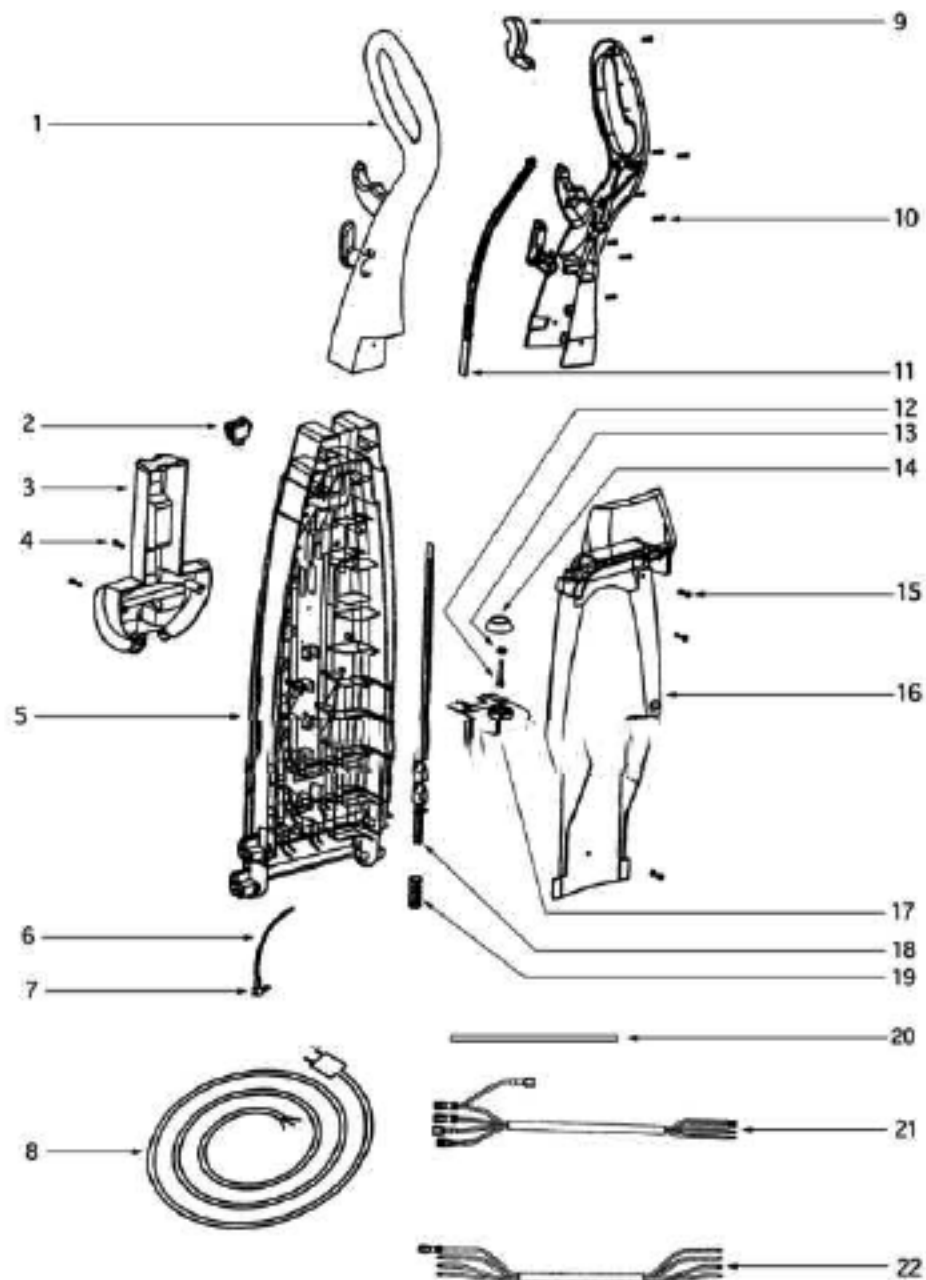

----- Manual continues below part list -----

Available Replacement Parts for Eureka 2586A

[210395](#)

BELT, FOR ROYAL GENUINE

Ref#	Part	Description	Comments	Qty
1	15322D	UPPER HANDLE ASSEMBLY		
2	71167	SWITCH - ROCKER		
3	15317-119N	CADDY - HOSE		
5	15668B	REAR HOUSING ASSEMBLY		
6	59472-6	TUBING		
7	39070A	DISPENSE VALVE ASSY (3 PO		
8	38752-1	CORD - SUPPLY		
9	27776C-288N	TRIGGER - DISPENSER		
10	53197-3	SCREW PACKAGE		
11	27769-119N	ARM - UPPER		
12	38945B-305N	ACTUATOR - PLUNGER		
13	60207	FILTER PACKAGE		
14	38845-119N	SEAL - BOOT		
15	53238-27	SCREW PACKAGE		
16	28431-4	HOUSING COVER & GRAPHICS		
17	38941G	RESERVOIR ASSY		
18	27846B-119N	ARM - LOWER		
19	60219	SPRING PKG		
20	70316-1	TUBING		
21	28413-1	UPPER CORD & TERMINAL ASS		
22	28414-1	LOWER CORD & TERMINAL ASS		

Ref#	Part	Description	Comments	Qty
1	60192-1	WIRE SPLICE 5		
2	60218B	MOTOR & GASKET - PKG		
3	38853-288N	COVER - HANDLE RELEASE		
4	60217	SPRING PKG 5		
5	60824-1	BASE/SUPPORT KIT		
6	53238-8	SCREW PACKAGE		
7	39297	BRACKET - MOTOR		
8	28019A-1	SWITCH - MICRO		
9	27843A-119N	WHEEL - REAR		
10	38392	AXLE		
11	60624A	BASE ASSEMBLY - PACKAGED		
12	39290	NOZZLE		
13	53238-27	SCREW PACKAGE		
14	60221C	PUMP & MOTOR ASSY - PKGD		
15	27785C-1	VALVE ASSEMBLY		
16	54709	PACKAGE - PRONG LOCK RETA		
17	58971-1	WIRE & TERMINAL ASSEMBLY		
18	58971-2	WIRE & TERMINAL ASSEMBLY		
19	58738-1	WIRE & TERMINAL ASSEMBLY		
20	38738B-119N	COVER - BELT		
21	54669-3	SCREW PACKAGE		
22	60203A	DISTURBULATOR ASSY - CTND		
23	60129	BELT PACKAGE		
24	59148	GASKET - BRUSH ROLL MOTOR		
25	60623-2	MOTOR & PULLEY ASSY - CRT		