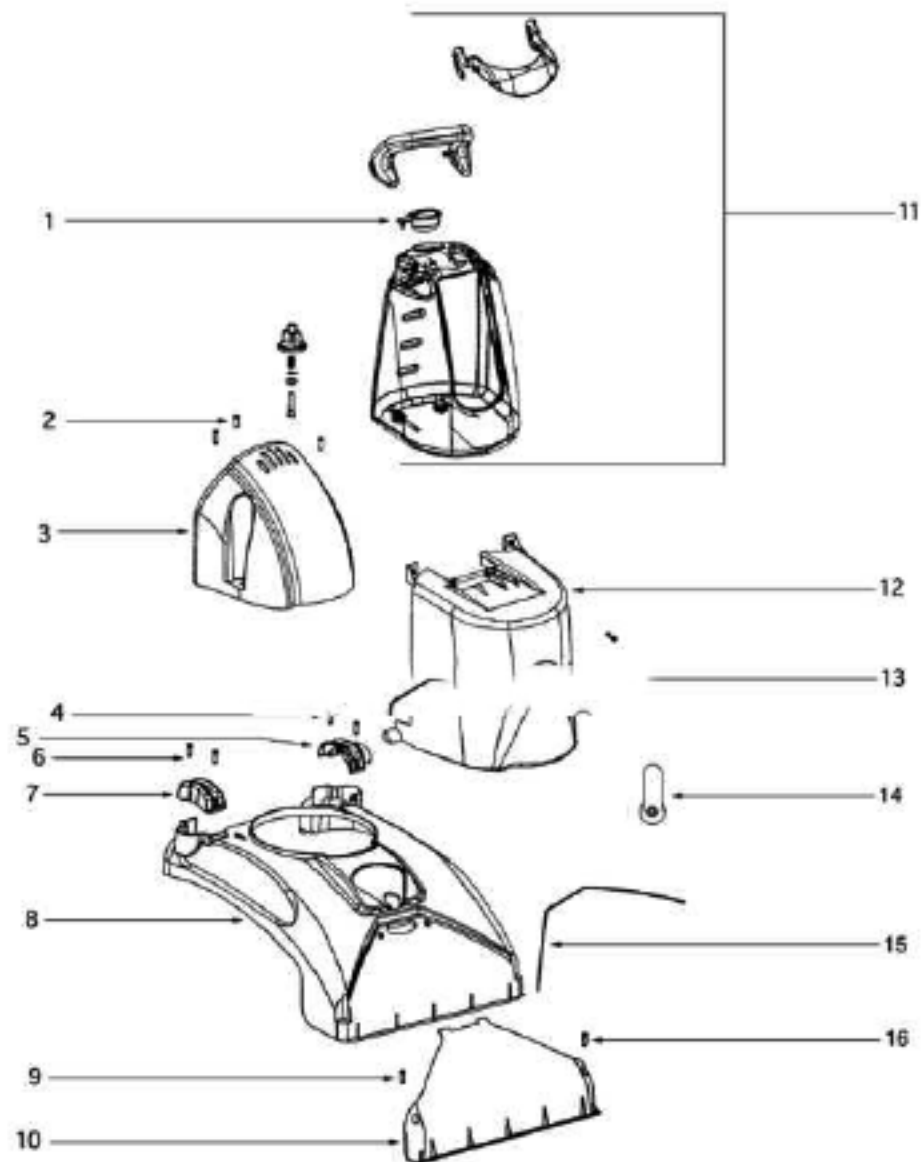

----- Manual continues below part list -----

Available Replacement Parts for Eureka 2586A

[210395](#)

BELT, FOR ROYAL GENUINE

Ref#	Part	Description	Comments	Qty
1	15322D	UPPER HANDLE ASSEMBLY		
2	71167	SWITCH - ROCKER		
3	15317-119N	CADDY - HOSE		
5	15668B	REAR HOUSING ASSEMBLY		
6	59472-6	TUBING		
7	39070A	DISPENSE VALVE ASSY (3 PO		
8	38752-1	CORD - SUPPLY		
9	27776C-288N	TRIGGER - DISPENSER		
10	53197-3	SCREW PACKAGE		
11	27769-119N	ARM - UPPER		
12	38945B-305N	ACTUATOR - PLUNGER		
13	60207	FILTER PACKAGE		
14	38845-119N	SEAL - BOOT		
15	53238-27	SCREW PACKAGE		
16	28431-4	HOUSING COVER & GRAPHICS		
17	38941G	RESERVOIR ASSY		
18	27846B-119N	ARM - LOWER		
19	60219	SPRING PKG		
20	70316-1	TUBING		
21	28413-1	UPPER CORD & TERMINAL ASS		
22	28414-1	LOWER CORD & TERMINAL ASS		

Ref#	Part	Description	Comments	Qty
1	60192-1	WIRE SPLICE 5		
2	60218B	MOTOR & GASKET - PKG		
3	38853-288N	COVER - HANDLE RELEASE		
4	60217	SPRING PKG 5		
5	60824-1	BASE/SUPPORT KIT		
6	53238-8	SCREW PACKAGE		
7	39297	BRACKET - MOTOR		
8	28019A-1	SWITCH - MICRO		
9	27843A-119N	WHEEL - REAR		
10	38392	AXLE		
11	60624A	BASE ASSEMBLY - PACKAGED		
12	39290	NOZZLE		
13	53238-27	SCREW PACKAGE		
14	60221C	PUMP & MOTOR ASSY - PKGD		
15	27785C-1	VALVE ASSEMBLY		
16	54709	PACKAGE - PRONG LOCK RETA		
17	58971-1	WIRE & TERMINAL ASSEMBLY		
18	58971-2	WIRE & TERMINAL ASSEMBLY		
19	58738-1	WIRE & TERMINAL ASSEMBLY		
20	38738B-119N	COVER - BELT		
21	54669-3	SCREW PACKAGE		
22	60203A	DISTURBULATOR ASSY - CTND		
23	60129	BELT PACKAGE		
24	59148	GASKET - BRUSH ROLL MOTOR		
25	60623-2	MOTOR & PULLEY ASSY - CRT		