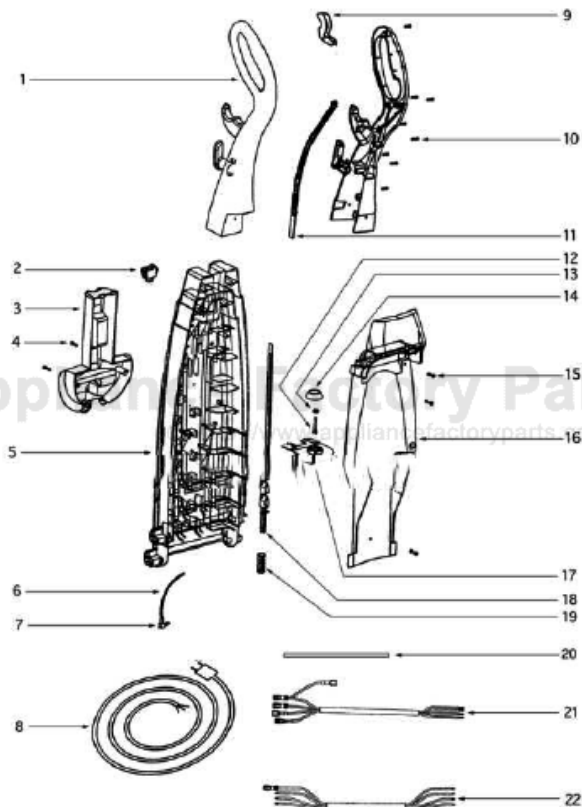

[Find Your Eureka Vacuum Cleaner Parts - Select From 855 Models](#)

----- Manual continues below part list -----