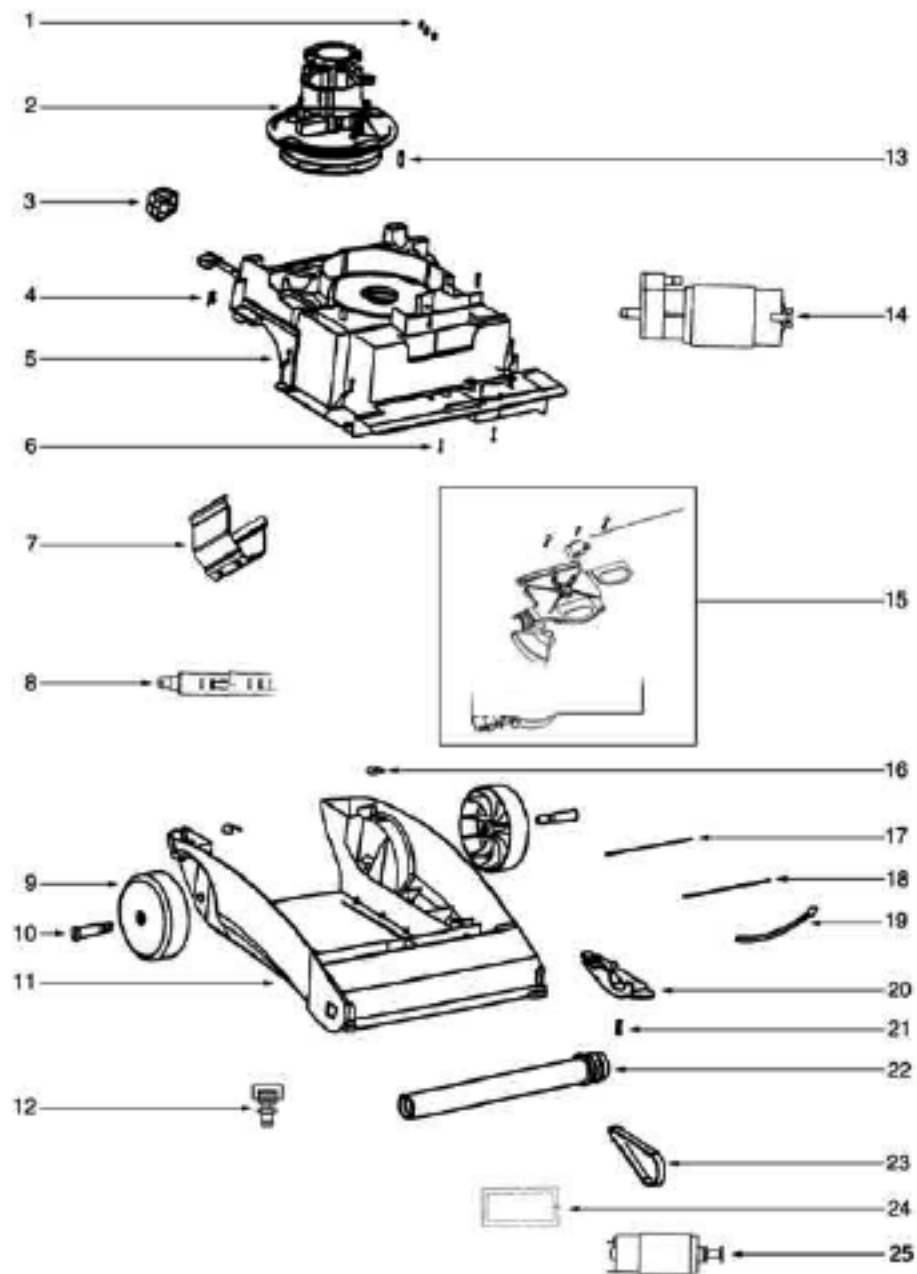

----- Manual continues below part list -----

Available Replacement Parts for Eureka 2586A

[210395](#)

BELT, FOR ROYAL GENUINE

Ref#	Part	Description	Comments	Qty
1	15322D	UPPER HANDLE ASSEMBLY		
2	71167	SWITCH - ROCKER		
3	15317-119N	CADDY - HOSE		
5	15668B	REAR HOUSING ASSEMBLY		
6	59472-6	TUBING		
7	39070A	DISPENSE VALVE ASSY (3 PO		
8	38752-1	CORD - SUPPLY		
9	27776C-288N	TRIGGER - DISPENSER		
10	53197-3	SCREW PACKAGE		
11	27769-119N	ARM - UPPER		
12	38945B-305N	ACTUATOR - PLUNGER		
13	60207	FILTER PACKAGE		
14	38845-119N	SEAL - BOOT		
15	53238-27	SCREW PACKAGE		
16	28431-4	HOUSING COVER & GRAPHICS		
17	38941G	RESERVOIR ASSY		
18	27846B-119N	ARM - LOWER		
19	60219	SPRING PKG		
20	70316-1	TUBING		
21	28413-1	UPPER CORD & TERMINAL ASS		
22	28414-1	LOWER CORD & TERMINAL ASS		

Ref#	Part	Description	Comments	Qty
1	60192-1	WIRE SPLICE 5		
2	60218B	MOTOR & GASKET - PKG		
3	38853-288N	COVER - HANDLE RELEASE		
4	60217	SPRING PKG 5		
5	60824-1	BASE/SUPPORT KIT		
6	53238-8	SCREW PACKAGE		
7	39297	BRACKET - MOTOR		
8	28019A-1	SWITCH - MICRO		
9	27843A-119N	WHEEL - REAR		
10	38392	AXLE		
11	60624A	BASE ASSEMBLY - PACKAGED		
12	39290	NOZZLE		
13	53238-27	SCREW PACKAGE		
14	60221C	PUMP & MOTOR ASSY - PKGD		
15	27785C-1	VALVE ASSEMBLY		
16	54709	PACKAGE - PRONG LOCK RETA		
17	58971-1	WIRE & TERMINAL ASSEMBLY		
18	58971-2	WIRE & TERMINAL ASSEMBLY		
19	58738-1	WIRE & TERMINAL ASSEMBLY		
20	38738B-119N	COVER - BELT		
21	54669-3	SCREW PACKAGE		
22	60203A	DISTURBULATOR ASSY - CTND		
23	60129	BELT PACKAGE		
24	59148	GASKET - BRUSH ROLL MOTOR		
25	60623-2	MOTOR & PULLEY ASSY - CRT		