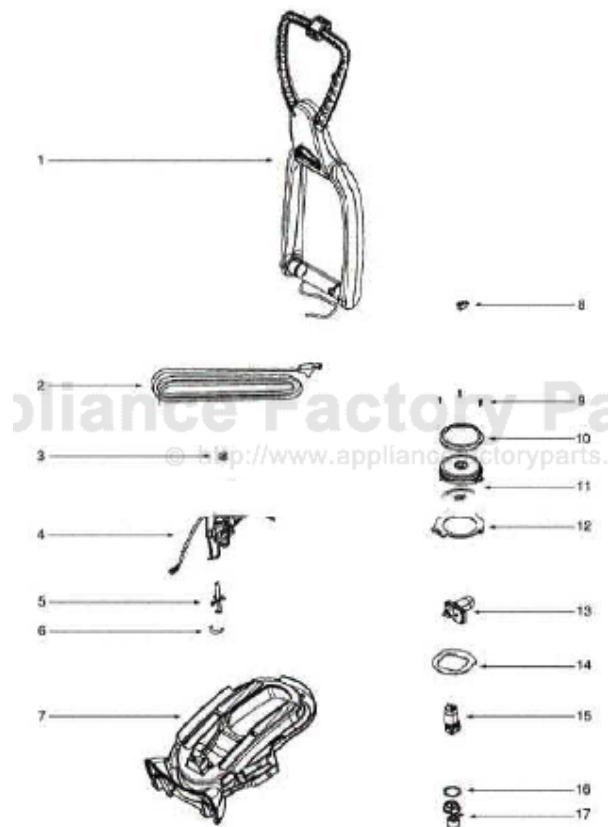

This Owner's Manual is provided and hosted by [Appliance Factory Parts](http://www.appliancefactoryparts.com).

Eureka 2591A Owner's Manual

[Shop genuine replacement parts for Eureka 2591A](#)

[Find Your Eureka Vacuum Cleaner Parts - Select From 855 Models](#)

----- Manual continues below -----

Ref#	Part	Description	Comments	Qty
1	72616-1	HANDLE ASSEMBLY		
2	38752-2	CORD - SUPPLY		
3	72979	CLAMP - TUBE		
4	72496	DIVERTER MANIFOLD ASSEMBL		
5	72986	DETERGENT VALVE ASSEMBLY		
6	70316-7	TUBING		
7	73232-1	TOOL CADDY ASSEMBLY		
8	73368	SWITCH & WIRE ASSEMBLY		
9	53238-27	SCREW PACKAGE		
10	72859	GASKET - MOTOR CAN		
11	72382	MOTOR - SUCTION		
12	72834	GASKET - MOTOR		
13	72737	AGITATOR DRIVE ASSEMBLY		
14	73207	SEPARATOR - AIR		
15	60221C	PUMP & MOTOR ASSY - PKGD		
16	73292	GASKET - MIXING MANIF-OLD		
17	72633	MIXING MANIFOLD ASSEMBLY		

Ref#	Part	Description	Comments	Qty
1	73534-1	CARRY HANDLE CAP & GRPHCS		
2	72380-355N	PORT DOOR - NOZZLE		
3	72865	GASKET - DOOR		
5	72524-386N	HANDLE - CARRY		
6	72964	CUP - GASKET (EXTRUDED RI		
7	72865	GASKET - SUCTION COVER		
8	72874	GASKET - SUCTION COVER		
9	72759-355N	SLIDE LOCK - SUCTION COVE		
10	53238-36	SCREW PACKAGE		
11	72754-1	CORD WRAP ASSEMBLY		
12	72861	GASKET - RECOVERY TANK		
14	72740-386N	HANDLE PIVOT CLAMP		
15	72346-355N	COVER - BOTTOM		
17	73023	DETERGENT VALVE PLUNGER A		
18	72863	GASKET - INTAKE		
19	72787	CLAMP - HOLD DOWN		
20	72377-355N	RELEASE - HANDLE		
21	61865	SPRING PACKAGE		
22	72983	SPRING - COMPRESSION		
23	72860	GASKET - MOTOR COVER		
24	72640-119N	RECEIVER - DETERGENT		
26	72741-1	MOTOR COVER ASSEMBLY		
27	72637-355N	SLIDE LOCK - SUCTION COVE		
28	38392	AXLE		
29	54709	PACKAGE - PRONG LOCK RETA		
30	72736	WHEEL ASSEMBLY		
31	72736	BASE ASSEMBLY		
32	72630	AGITATOR ASSEMBLY		
33	53238-27	SCREW PACKAGE		