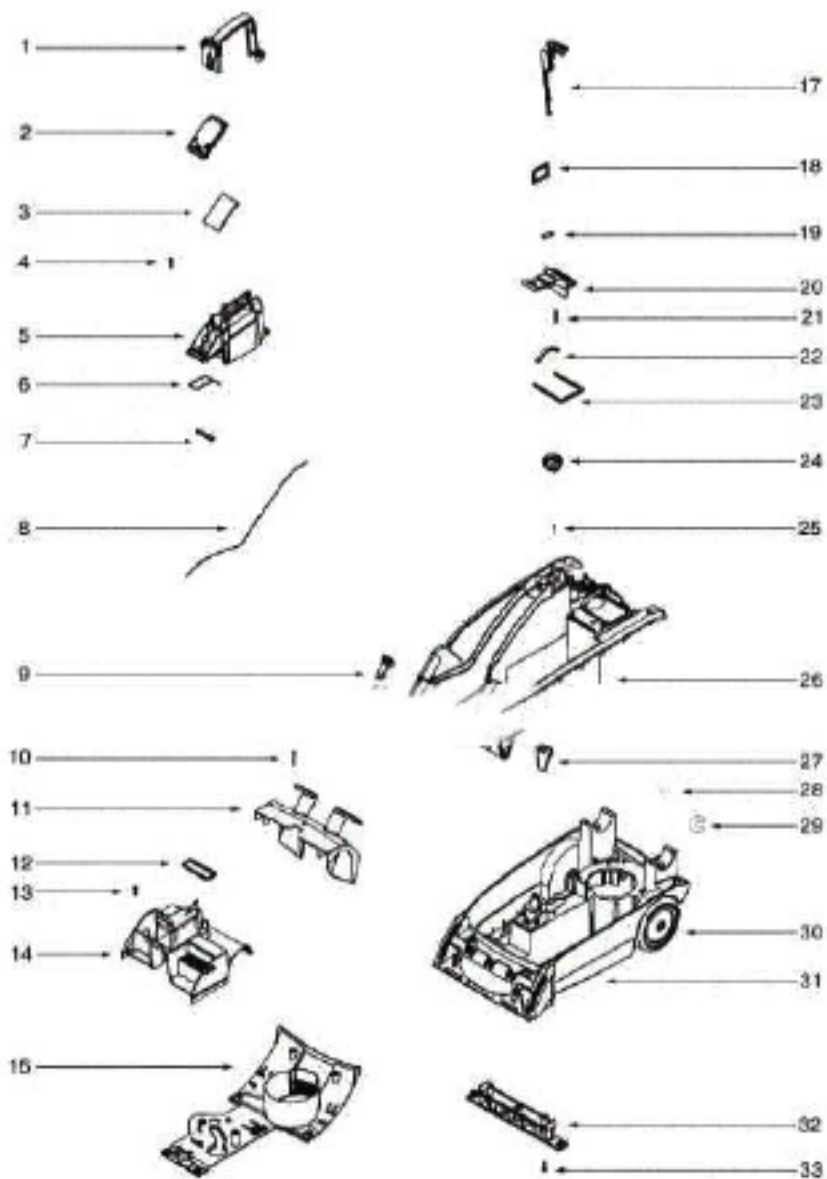

This Owner's Manual is provided and hosted by [Appliance Factory Parts](http://www.appliancefactoryparts.com).

Eureka 2591A Owner's Manual

[Shop genuine replacement parts for Eureka 2591A](#)

[Find Your Eureka Vacuum Cleaner Parts - Select From 855 Models](#)

----- Manual continues below -----

Ref#	Part	Description	Comments	Qty
1	72616-1	HANDLE ASSEMBLY		
2	38752-2	CORD - SUPPLY		
3	72979	CLAMP - TUBE		
4	72496	DIVERTER MANIFOLD ASSEMBL		
5	72986	DETERGENT VALVE ASSEMBLY		
6	70316-7	TUBING		
7	73232-1	TOOL CADDY ASSEMBLY		
8	73368	SWITCH & WIRE ASSEMBLY		
9	53238-27	SCREW PACKAGE		
10	72859	GASKET - MOTOR CAN		
11	72382	MOTOR - SUCTION		
12	72834	GASKET - MOTOR		
13	72737	AGITATOR DRIVE ASSEMBLY		
14	73207	SEPARATOR - AIR		
15	60221C	PUMP & MOTOR ASSY - PKGD		
16	73292	GASKET - MIXING MANIF-OLD		
17	72633	MIXING MANIFOLD ASSEMBLY		

Ref#	Part	Description	Comments	Qty
1	73534-1	CARRY HANDLE CAP & GRPHCS		
2	72380-355N	PORT DOOR - NOZZLE		
3	72865	GASKET - DOOR		
5	72524-386N	HANDLE - CARRY		
6	72964	CUP - GASKET (EXTRUDED RI		
7	72865	GASKET - SUCTION COVER		
8	72874	GASKET - SUCTION COVER		
9	72759-355N	SLIDE LOCK - SUCTION COVE		
10	53238-36	SCREW PACKAGE		
11	72754-1	CORD WRAP ASSEMBLY		
12	72861	GASKET - RECOVERY TANK		
14	72740-386N	HANDLE PIVOT CLAMP		
15	72346-355N	COVER - BOTTOM		
17	73023	DETERGENT VALVE PLUNGER A		
18	72863	GASKET - INTAKE		
19	72787	CLAMP - HOLD DOWN		
20	72377-355N	RELEASE - HANDLE		
21	61865	SPRING PACKAGE		
22	72983	SPRING - COMPRESSION		
23	72860	GASKET - MOTOR COVER		
24	72640-119N	RECEIVER - DETERGENT		
26	72741-1	MOTOR COVER ASSEMBLY		
27	72637-355N	SLIDE LOCK - SUCTION COVE		
28	38392	AXLE		
29	54709	PACKAGE - PRONG LOCK RETA		
30	72736	WHEEL ASSEMBLY		
31	72736	BASE ASSEMBLY		
32	72630	AGITATOR ASSEMBLY		
33	53238-27	SCREW PACKAGE		