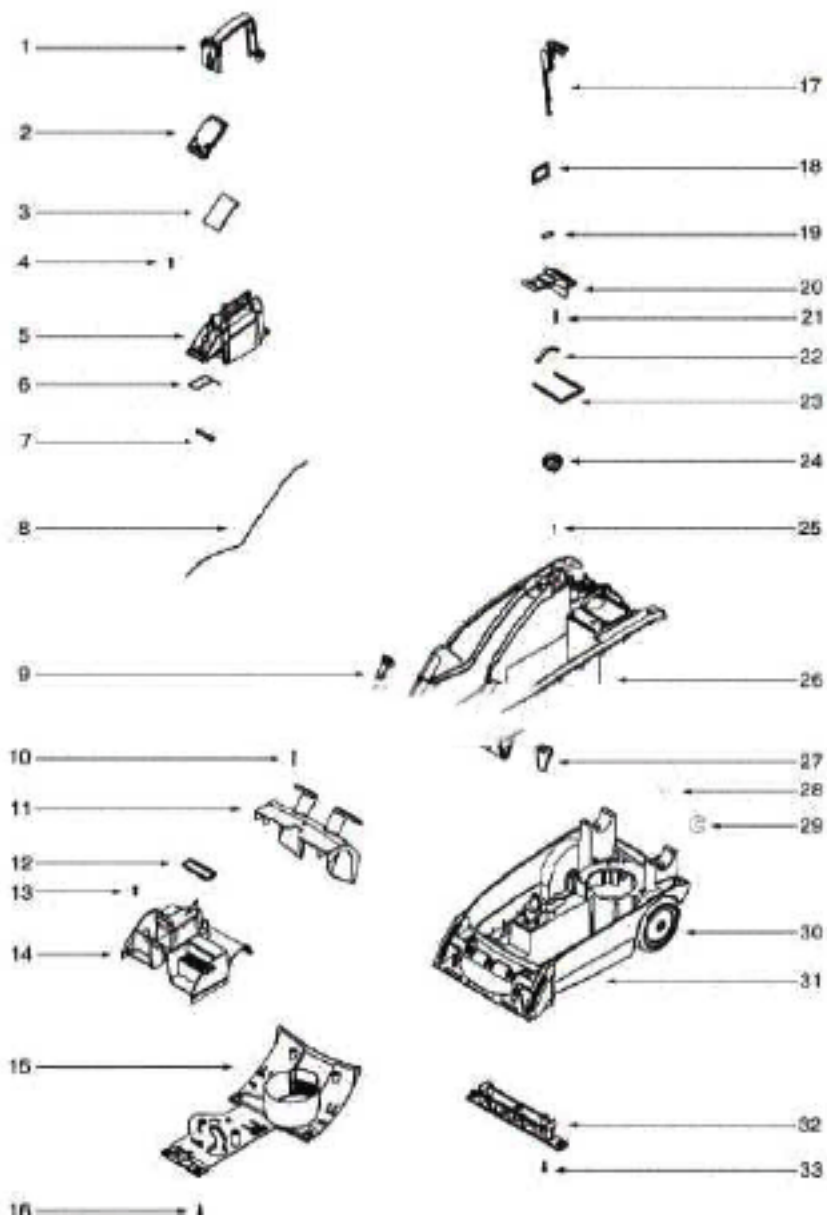

Ref#	Part	Description	Comments	Qty
1	72616-1	HANDLE ASSEMBLY		
2	38752-2	CORD - SUPPLY		
3	72979	CLAMP - TUBE		
4	72496	DIVERTER MANIFOLD ASSEMBL		
5	72986	DETERGENT VALVE ASSEMBLY		
6	70316-7	TUBING		
7	73232-1	TOOL CADDY ASSEMBLY		
8	73368	SWITCH & WIRE ASSEMBLY		
9	53238-27	SCREW PACKAGE		
10	72859	GASKET - MOTOR CAN		
11	72382	MOTOR - SUCTION		
12	72834	GASKET - MOTOR		
13	72737	AGITATOR DRIVE ASSEMBLY		
14	73207	SEPARATOR - AIR		
15	60221C	PUMP & MOTOR ASSY - PKGD		
16	73292	GASKET - MIXING MANIF-OLD		
17	72633	MIXING MANIFOLD ASSEMBLY		

Ref#	Part	Description	Comments	Qty
1	73534-1	CARRY HANDLE CAP & GRPHCS		
2	72380-355N	PORT DOOR - NOZZLE		
3	72865	GASKET - DOOR		
5	72524-386N	HANDLE - CARRY		
6	72964	CUP - GASKET (EXTRUDED RI		
7	72865	GASKET - SUCTION COVER		
8	72874	GASKET - SUCTION COVER		
9	72759-355N	SLIDE LOCK - SUCTION COVE		
10	53238-36	SCREW PACKAGE		
11	72754-1	CORD WRAP ASSEMBLY		
12	72861	GASKET - RECOVERY TANK		
14	72740-386N	HANDLE PIVOT CLAMP		
15	72346-355N	COVER - BOTTOM		
17	73023	DETERGENT VALVE PLUNGER A		
18	72863	GASKET - INTAKE		
19	72787	CLAMP - HOLD DOWN		
20	72377-355N	RELEASE - HANDLE		
21	61865	SPRING PACKAGE		
22	72983	SPRING - COMPRESSION		
23	72860	GASKET - MOTOR COVER		
24	72640-119N	RECEIVER - DETERGENT		
26	72741-1	MOTOR COVER ASSEMBLY		
27	72637-355N	SLIDE LOCK - SUCTION COVE		
28	38392	AXLE		
29	54709	PACKAGE - PRONG LOCK RETA		
30	72736	WHEEL ASSEMBLY		
31	72736	BASE ASSEMBLY		
32	72630	AGITATOR ASSEMBLY		
33	53238-27	SCREW PACKAGE		