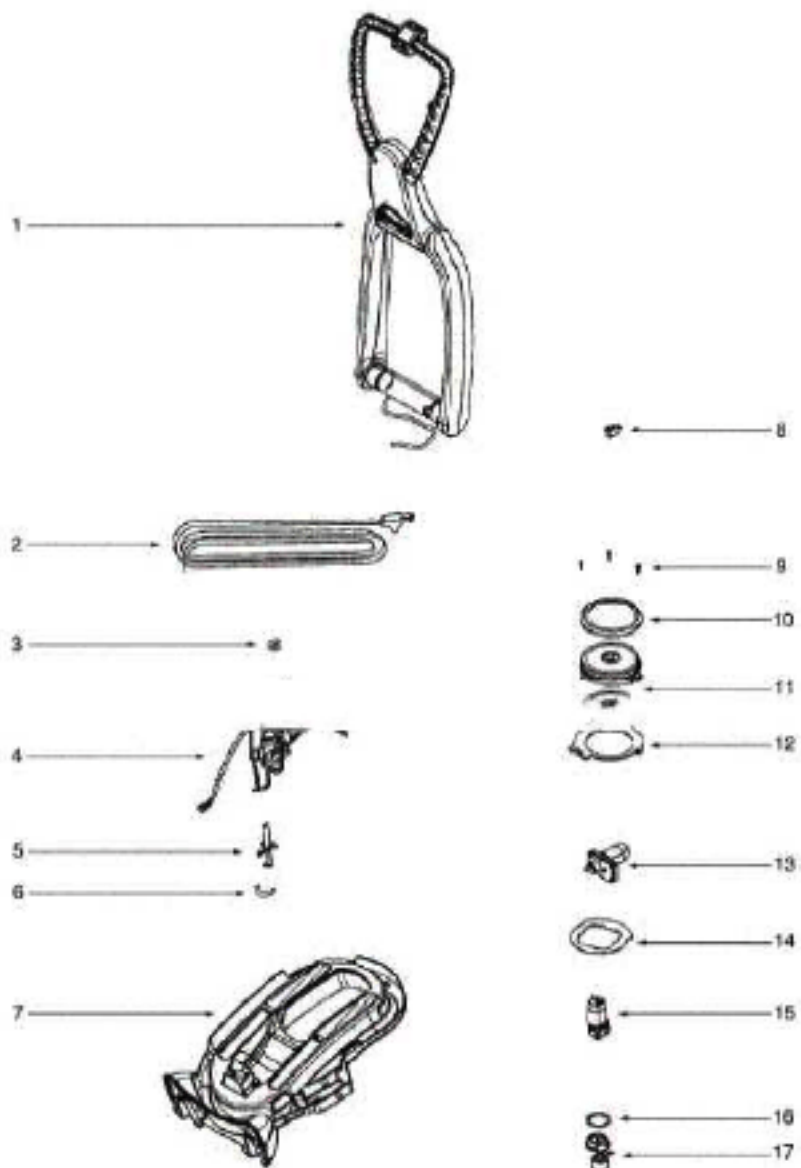

This Owner's Manual is provided and hosted by [Appliance Factory Parts](http://www.appliancefactoryparts.com).

Eureka 2591A Owner's Manual

[Shop genuine replacement parts for Eureka 2591A](#)

[Find Your Eureka Vacuum Cleaner Parts - Select From 855 Models](#)

----- Manual continues below -----

Ref#	Part	Description	Comments	Qty
1	72616-1	HANDLE ASSEMBLY		
2	38752-2	CORD - SUPPLY		
3	72979	CLAMP - TUBE		
4	72496	DIVERTER MANIFOLD ASSEMBL		
5	72986	DETERGENT VALVE ASSEMBLY		
6	70316-7	TUBING		
7	73232-1	TOOL CADDY ASSEMBLY		
8	73368	SWITCH & WIRE ASSEMBLY		
9	53238-27	SCREW PACKAGE		
10	72859	GASKET - MOTOR CAN		
11	72382	MOTOR - SUCTION		
12	72834	GASKET - MOTOR		
13	72737	AGITATOR DRIVE ASSEMBLY		
14	73207	SEPARATOR - AIR		
15	60221C	PUMP & MOTOR ASSY - PKGD		
16	73292	GASKET - MIXING MANIF-OLD		
17	72633	MIXING MANIFOLD ASSEMBLY		

Ref#	Part	Description	Comments	Qty
1	73534-1	CARRY HANDLE CAP & GRPHCS		
2	72380-355N	PORT DOOR - NOZZLE		
3	72865	GASKET - DOOR		
5	72524-386N	HANDLE - CARRY		
6	72964	CUP - GASKET (EXTRUDED RI		
7	72865	GASKET - SUCTION COVER		
8	72874	GASKET - SUCTION COVER		
9	72759-355N	SLIDE LOCK - SUCTION COVE		
10	53238-36	SCREW PACKAGE		
11	72754-1	CORD WRAP ASSEMBLY		
12	72861	GASKET - RECOVERY TANK		
14	72740-386N	HANDLE PIVOT CLAMP		
15	72346-355N	COVER - BOTTOM		
17	73023	DETERGENT VALVE PLUNGER A		
18	72863	GASKET - INTAKE		
19	72787	CLAMP - HOLD DOWN		
20	72377-355N	RELEASE - HANDLE		
21	61865	SPRING PACKAGE		
22	72983	SPRING - COMPRESSION		
23	72860	GASKET - MOTOR COVER		
24	72640-119N	RECEIVER - DETERGENT		
26	72741-1	MOTOR COVER ASSEMBLY		
27	72637-355N	SLIDE LOCK - SUCTION COVE		
28	38392	AXLE		
29	54709	PACKAGE - PRONG LOCK RETA		
30	72736	WHEEL ASSEMBLY		
31	72736	BASE ASSEMBLY		
32	72630	AGITATOR ASSEMBLY		
33	53238-27	SCREW PACKAGE		