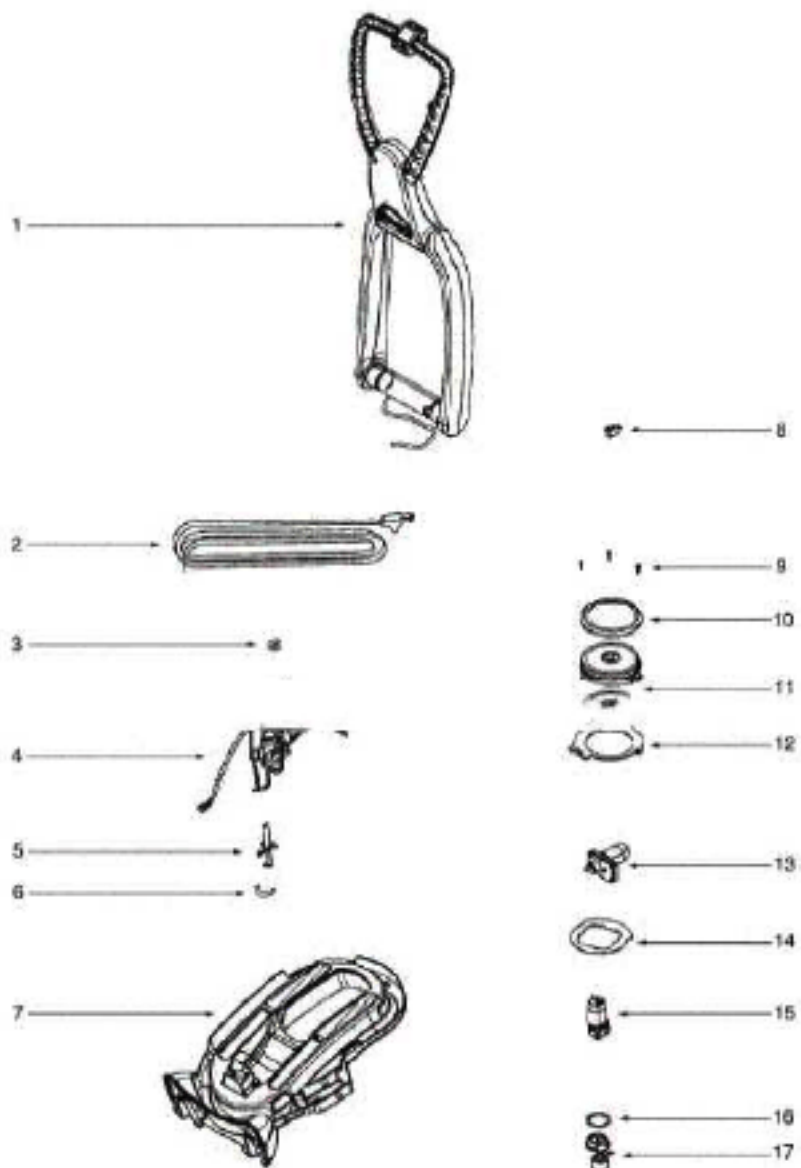

# Eureka 2591AV Owner's Manual

[Shop genuine replacement parts for Eureka 2591AV](#)

[Find Your Eureka Vacuum Cleaner Parts - Select From 855 Models](#)

----- Manual continues below -----

Ref#	Part	Description	Comments	Qty
1	72616-1	HANDLE ASSEMBLY		
2	38752-2	CORD - SUPPLY		
3	72979	CLAMP - TUBE		
4	72496	DIVERTER MANIFOLD ASSEMBL		
5	72986	DETERGENT VALVE ASSEMBLY		
6	70316-7	TUBING		
7	73232-1	TOOL CADDY ASSEMBLY		
8	73368	SWITCH & WIRE ASSEMBLY		
9	53238-27	SCREW PACKAGE		
10	72869	GASKET - MOTOR CAN		
11	72382	MOTOR - SUCTION		
12	72834	GASKET - MOTOR		
13	72737	AGITATOR DRIVE ASSEMBLY		
14	73207	SEPARATOR - AIR		
15	60221C	PUMP & MOTOR ASSY - PKGD		
16	73292	GASKET - MIXING MANIF-OLD		
17	72633	MIXING MANIFOLD ASSEMBLY		

Ref#	Part	Description	Comments	Qty
1	73534-1	CARRY HANDLE CAP & GRPHCS		
2	72380-355N	PORT DOOR - NOZZLE		
3	72865	GASKET - DOOR		
5	72524-386N	HANDLE - CARRY		
6	72964	CUP - GASKET (EXTRUDED RI		
7	72865	GASKET - SUCTION COVER		
8	72874	GASKET - SUCTION COVER		
9	72759-355N	SLIDE LOCK - SUCTION COVE		
10	53238-36	SCREW PACKAGE		
11	72754-1	CORD WRAP ASSEMBLY		
12	72861	GASKET - RECOVERY TANK		
14	72740-386N	HANDLE PIVOT CLAMP		
15	72346-355N	COVER - BOTTOM		
17	73023	DETERGENT VALVE PLUNGER A		
18	72863	GASKET - INTAKE		
19	72787	CLAMP - HOLD DOWN		
20	72377-355N	RELEASE - HANDLE		
21	61865	SPRING PACKAGE		
22	72983	SPRING - COMPRESSION		
23	72860	GASKET - MOTOR COVER		
24	72640-119N	RECEIVER - DETERGENT		
26	72741-1	MOTOR COVER ASSEMBLY		
27	72637-355N	SLIDE LOCK - SUCTION COVE		
28	38392	AXLE		
29	54709	PACKAGE - PRONG LOCK RETA		
30	72736	WHEEL ASSEMBLY		
31	72736	BASE ASSEMBLY		
32	72630	AGITATOR ASSEMBLY		
33	53238-27	SCREW PACKAGE		