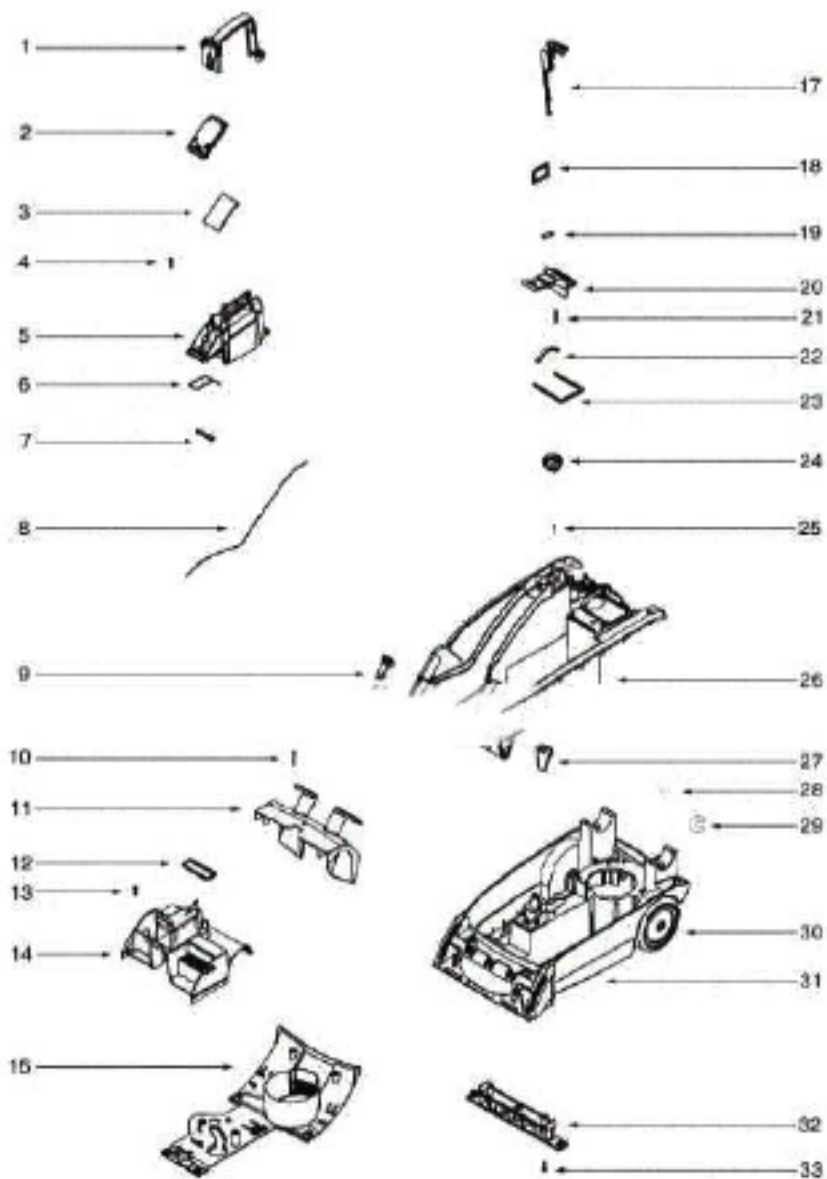

# Eureka 2591AV Owner's Manual

[Shop genuine replacement parts for Eureka 2591AV](#)

[Find Your Eureka Vacuum Cleaner Parts - Select From 855 Models](#)

----- Manual continues below -----

Ref#	Part	Description	Comments	Qty
1	72616-1	HANDLE ASSEMBLY		
2	38752-2	CORD - SUPPLY		
3	72979	CLAMP - TUBE		
4	72496	DIVERTER MANIFOLD ASSEMBL		
5	72986	DETERGENT VALVE ASSEMBLY		
6	70316-7	TUBING		
7	73232-1	TOOL CADDY ASSEMBLY		
8	73368	SWITCH & WIRE ASSEMBLY		
9	53238-27	SCREW PACKAGE		
10	72869	GASKET - MOTOR CAN		
11	72382	MOTOR - SUCTION		
12	72834	GASKET - MOTOR		
13	72737	AGITATOR DRIVE ASSEMBLY		
14	73207	SEPARATOR - AIR		
15	60221C	PUMP & MOTOR ASSY - PKGD		
16	73292	GASKET - MIXING MANIF-OLD		
17	72633	MIXING MANIFOLD ASSEMBLY		

Ref#	Part	Description	Comments	Qty
1	73534-1	CARRY HANDLE CAP & GRPHCS		
2	72380-355N	PORT DOOR - NOZZLE		
3	72865	GASKET - DOOR		
5	72524-386N	HANDLE - CARRY		
6	72964	CUP - GASKET (EXTRUDED RI		
7	72865	GASKET - SUCTION COVER		
8	72874	GASKET - SUCTION COVER		
9	72759-355N	SLIDE LOCK - SUCTION COVE		
10	53238-36	SCREW PACKAGE		
11	72754-1	CORD WRAP ASSEMBLY		
12	72861	GASKET - RECOVERY TANK		
14	72740-386N	HANDLE PIVOT CLAMP		
15	72346-355N	COVER - BOTTOM		
17	73023	DETERGENT VALVE PLUNGER A		
18	72863	GASKET - INTAKE		
19	72787	CLAMP - HOLD DOWN		
20	72377-355N	RELEASE - HANDLE		
21	61865	SPRING PACKAGE		
22	72983	SPRING - COMPRESSION		
23	72860	GASKET - MOTOR COVER		
24	72640-119N	RECEIVER - DETERGENT		
26	72741-1	MOTOR COVER ASSEMBLY		
27	72637-355N	SLIDE LOCK - SUCTION COVE		
28	38392	AXLE		
29	54709	PACKAGE - PRONG LOCK RETA		
30	72736	WHEEL ASSEMBLY		
31	72736	BASE ASSEMBLY		
32	72630	AGITATOR ASSEMBLY		
33	53238-27	SCREW PACKAGE		