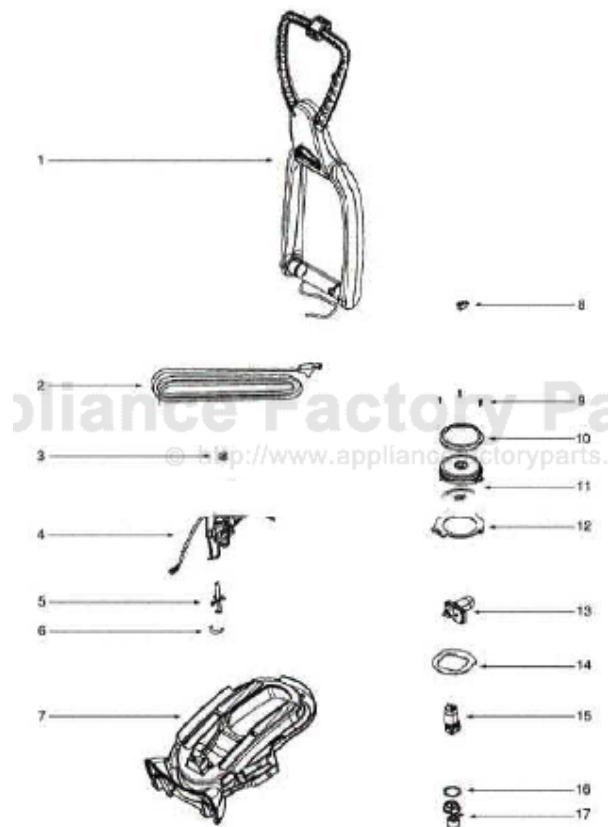

# Eureka 2591AV Owner's Manual

[Shop genuine replacement parts for Eureka 2591AV](#)

[Find Your Eureka Vacuum Cleaner Parts - Select From 855 Models](#)

----- Manual continues below -----

Ref#	Part	Description	Comments	Qty
1	72616-1	HANDLE ASSEMBLY		
2	38752-2	CORD - SUPPLY		
3	72979	CLAMP - TUBE		
4	72496	DIVERTER MANIFOLD ASSEMBL		
5	72986	DETERGENT VALVE ASSEMBLY		
6	70316-7	TUBING		
7	73232-1	TOOL CADDY ASSEMBLY		
8	73368	SWITCH & WIRE ASSEMBLY		
9	53238-27	SCREW PACKAGE		
10	72869	GASKET - MOTOR CAN		
11	72382	MOTOR - SUCTION		
12	72834	GASKET - MOTOR		
13	72737	AGITATOR DRIVE ASSEMBLY		
14	73207	SEPARATOR - AIR		
15	60221C	PUMP & MOTOR ASSY - PKGD		
16	73292	GASKET - MIXING MANIF-OLD		
17	72633	MIXING MANIFOLD ASSEMBLY		

Ref#	Part	Description	Comments	Qty
1	73534-1	CARRY HANDLE CAP & GRPHCS		
2	72380-355N	PORT DOOR - NOZZLE		
3	72865	GASKET - DOOR		
5	72524-386N	HANDLE - CARRY		
6	72964	CUP - GASKET (EXTRUDED RI		
7	72865	GASKET - SUCTION COVER		
8	72874	GASKET - SUCTION COVER		
9	72759-355N	SLIDE LOCK - SUCTION COVE		
10	53238-36	SCREW PACKAGE		
11	72754-1	CORD WRAP ASSEMBLY		
12	72861	GASKET - RECOVERY TANK		
14	72740-386N	HANDLE PIVOT CLAMP		
15	72346-355N	COVER - BOTTOM		
17	73023	DETERGENT VALVE PLUNGER A		
18	72863	GASKET - INTAKE		
19	72787	CLAMP - HOLD DOWN		
20	72377-355N	RELEASE - HANDLE		
21	61865	SPRING PACKAGE		
22	72983	SPRING - COMPRESSION		
23	72860	GASKET - MOTOR COVER		
24	72640-119N	RECEIVER - DETERGENT		
26	72741-1	MOTOR COVER ASSEMBLY		
27	72637-355N	SLIDE LOCK - SUCTION COVE		
28	38392	AXLE		
29	54709	PACKAGE - PRONG LOCK RETA		
30	72736	WHEEL ASSEMBLY		
31	72736	BASE ASSEMBLY		
32	72630	AGITATOR ASSEMBLY		
33	53238-27	SCREW PACKAGE		