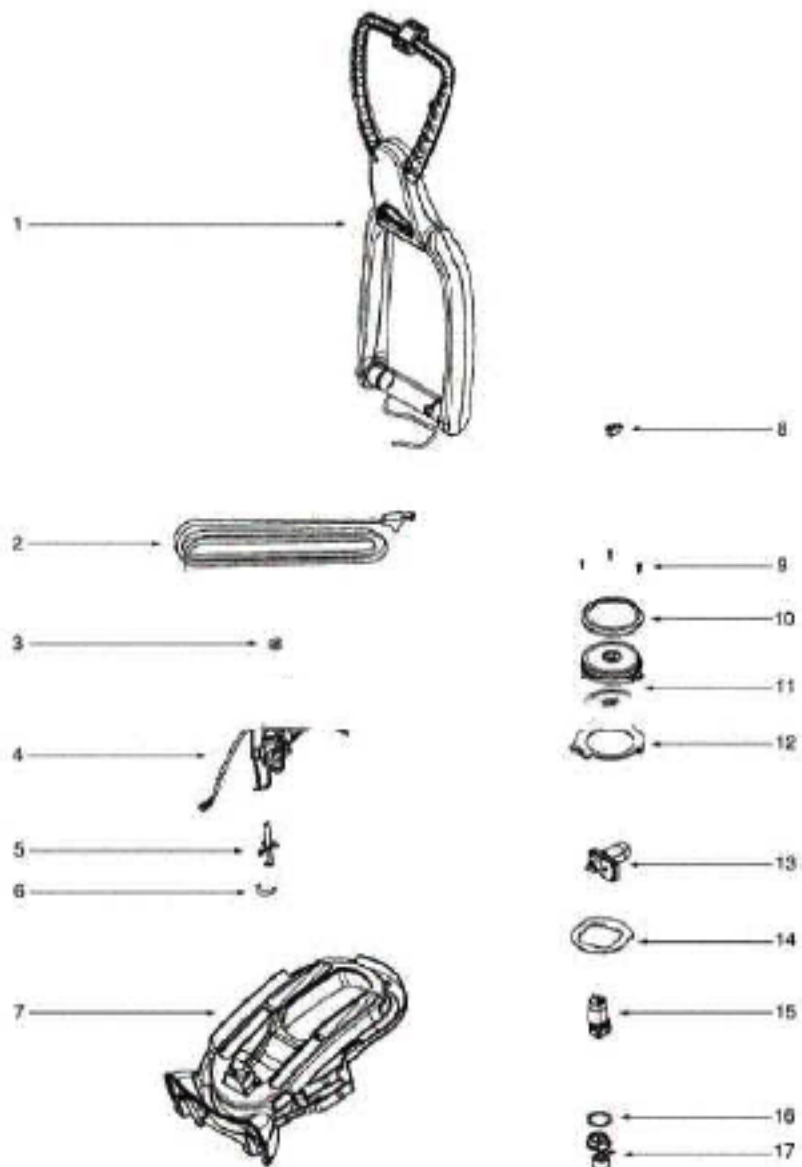

This Owner's Manual is provided and hosted by [Appliance Factory Parts](http://www.appliancefactoryparts.com).

Eureka 2591AVX Owner's Manual

[Shop genuine replacement parts for Eureka 2591AVX](#)

[Find Your Eureka Vacuum Cleaner Parts - Select From 855 Models](#)

----- Manual continues below -----

Ref#	Part	Description	Comments	Qty
1	72616-1	HANDLE ASSEMBLY		
2	38752-2	CORD - SUPPLY		
3	72979	CLAMP - TUBE		
4	72496	DIVERTER MANIFOLD ASSEMBL		
5	72986	DETERGENT VALVE ASSEMBLY		
6	70316-7	TUBING		
7	73232-1	TOOL CADDY ASSEMBLY		
8	73368	SWITCH & WIRE ASSEMBLY		
9	53238-27	SCREW PACKAGE		
10	72859	GASKET - MOTOR CAN		
11	72382	MOTOR - SUCTION		
12	72834	GASKET - MOTOR		
13	72737	AGITATOR DRIVE ASSEMBLY		
14	73207	SEPARATOR - AIR		
15	60221C	PUMP & MOTOR ASSY - PKGD		
16	73292	GASKET - MIXING MANIF-OLD		
17	72633	MIXING MANIFOLD ASSEMBLY		

Ref#	Part	Description	Comments	Qty
1	73534-1	CARRY HANDLE CAP & GRPHCS		
2	72380-355N	PORT DOOR - NOZZLE		
3	72865	GASKET - DOOR		
5	72524-386N	HANDLE - CARRY		
6	72964	CUP - GASKET (EXTRUDED RI		
7	72865	GASKET - SUCTION COVER		
8	72874	GASKET - SUCTION COVER		
9	72759-355N	SLIDE LOCK - SUCTION COVE		
10	53238-36	SCREW PACKAGE		
11	72754-1	CORD WRAP ASSEMBLY		
12	72861	GASKET - RECOVERY TANK		
14	72740-386N	HANDLE PIVOT CLAMP		
15	72346-355N	COVER - BOTTOM		
17	73023	DETERGENT VALVE PLUNGER A		
18	72863	GASKET - INTAKE		
19	72787	CLAMP - HOLD DOWN		
20	72377-355N	RELEASE - HANDLE		
21	61865	SPRING PACKAGE		
22	72983	SPRING - COMPRESSION		
23	72860	GASKET - MOTOR COVER		
24	72640-119N	RECEIVER - DETERGENT		
26	72741-1	MOTOR COVER ASSEMBLY		
27	72637-355N	SLIDE LOCK - SUCTION COVE		
28	38392	AXLE		
29	54709	PACKAGE - PRONG LOCK RETA		
30	72736	WHEEL ASSEMBLY		
31	72736	BASE ASSEMBLY		
32	72630	AGITATOR ASSEMBLY		
33	53238-27	SCREW PACKAGE		