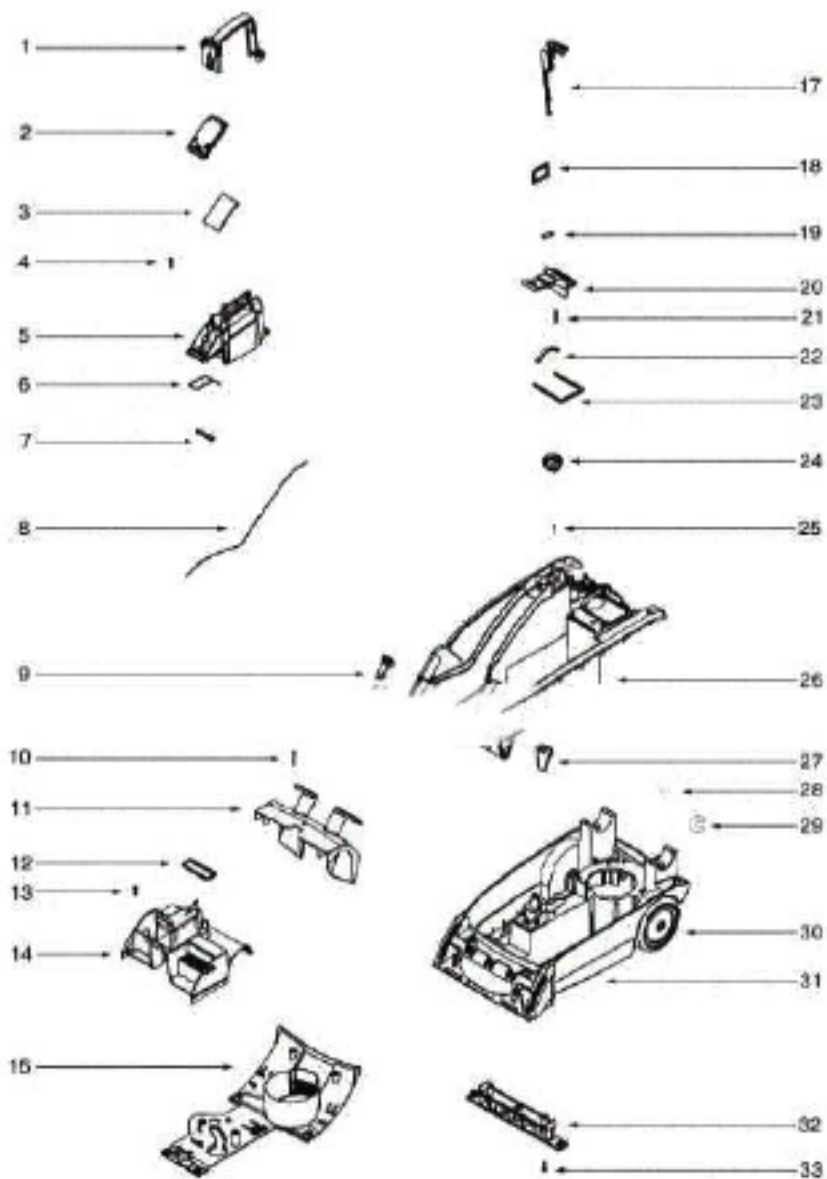

This Owner's Manual is provided and hosted by [Appliance Factory Parts](http://www.appliancefactoryparts.com).

Eureka 2591AVX Owner's Manual

[Shop genuine replacement parts for Eureka 2591AVX](#)

[Find Your Eureka Vacuum Cleaner Parts - Select From 855 Models](#)

----- Manual continues below -----

Ref#	Part	Description	Comments	Qty
1	72616-1	HANDLE ASSEMBLY		
2	38752-2	CORD - SUPPLY		
3	72979	CLAMP - TUBE		
4	72496	DIVERTER MANIFOLD ASSEMBL		
5	72986	DETERGENT VALVE ASSEMBLY		
6	70316-7	TUBING		
7	73232-1	TOOL CADDY ASSEMBLY		
8	73368	SWITCH & WIRE ASSEMBLY		
9	53238-27	SCREW PACKAGE		
10	72859	GASKET - MOTOR CAN		
11	72382	MOTOR - SUCTION		
12	72834	GASKET - MOTOR		
13	72737	AGITATOR DRIVE ASSEMBLY		
14	73207	SEPARATOR - AIR		
15	60221C	PUMP & MOTOR ASSY - PKGD		
16	73292	GASKET - MIXING MANIF-OLD		
17	72633	MIXING MANIFOLD ASSEMBLY		

Ref#	Part	Description	Comments	Qty
1	73534-1	CARRY HANDLE CAP & GRPHCS		
2	72380-355N	PORT DOOR - NOZZLE		
3	72865	GASKET - DOOR		
5	72524-386N	HANDLE - CARRY		
6	72964	CUP - GASKET (EXTRUDED RI		
7	72865	GASKET - SUCTION COVER		
8	72874	GASKET - SUCTION COVER		
9	72759-355N	SLIDE LOCK - SUCTION COVE		
10	53238-36	SCREW PACKAGE		
11	72754-1	CORD WRAP ASSEMBLY		
12	72861	GASKET - RECOVERY TANK		
14	72740-386N	HANDLE PIVOT CLAMP		
15	72346-355N	COVER - BOTTOM		
17	73023	DETERGENT VALVE PLUNGER A		
18	72863	GASKET - INTAKE		
19	72787	CLAMP - HOLD DOWN		
20	72377-355N	RELEASE - HANDLE		
21	61865	SPRING PACKAGE		
22	72983	SPRING - COMPRESSION		
23	72860	GASKET - MOTOR COVER		
24	72640-119N	RECEIVER - DETERGENT		
26	72741-1	MOTOR COVER ASSEMBLY		
27	72637-355N	SLIDE LOCK - SUCTION COVE		
28	38392	AXLE		
29	54709	PACKAGE - PRONG LOCK RETA		
30	72736	WHEEL ASSEMBLY		
31	72736	BASE ASSEMBLY		
32	72630	AGITATOR ASSEMBLY		
33	53238-27	SCREW PACKAGE		