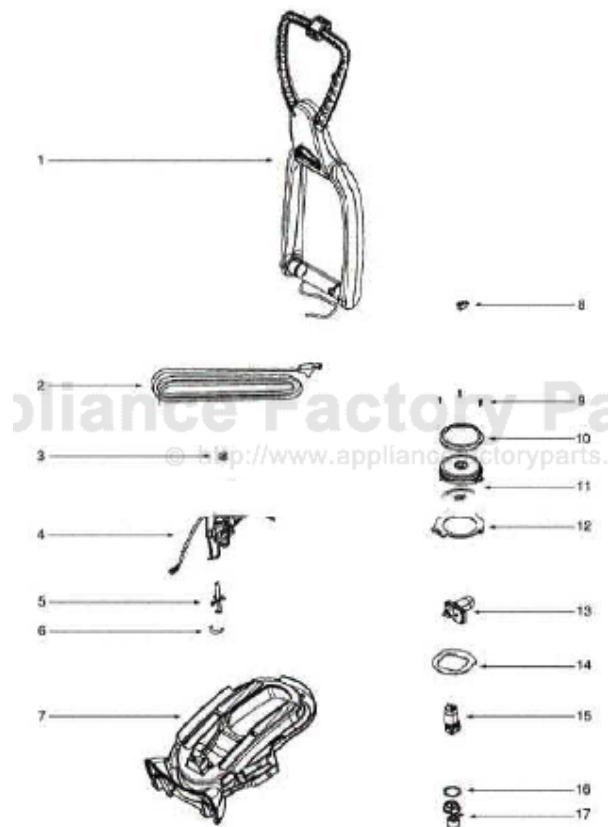

This Owner's Manual is provided and hosted by [Appliance Factory Parts](http://www.appliancefactoryparts.com).

Eureka 2591AVX Owner's Manual

[Shop genuine replacement parts for Eureka 2591AVX](#)

[Find Your Eureka Vacuum Cleaner Parts - Select From 855 Models](#)

----- Manual continues below -----

Ref#	Part	Description	Comments	Qty
1	72616-1	HANDLE ASSEMBLY		
2	38752-2	CORD - SUPPLY		
3	72979	CLAMP - TUBE		
4	72496	DIVERTER MANIFOLD ASSEMBL		
5	72986	DETERGENT VALVE ASSEMBLY		
6	70316-7	TUBING		
7	73232-1	TOOL CADDY ASSEMBLY		
8	73368	SWITCH & WIRE ASSEMBLY		
9	53238-27	SCREW PACKAGE		
10	72859	GASKET - MOTOR CAN		
11	72382	MOTOR - SUCTION		
12	72834	GASKET - MOTOR		
13	72737	AGITATOR DRIVE ASSEMBLY		
14	73207	SEPARATOR - AIR		
15	60221C	PUMP & MOTOR ASSY - PKGD		
16	73292	GASKET - MIXING MANIF-OLD		
17	72633	MIXING MANIFOLD ASSEMBLY		

Ref#	Part	Description	Comments	Qty
1	73534-1	CARRY HANDLE CAP & GRPHCS		
2	72380-355N	PORT DOOR - NOZZLE		
3	72865	GASKET - DOOR		
5	72524-386N	HANDLE - CARRY		
6	72964	CUP - GASKET (EXTRUDED RI		
7	72865	GASKET - SUCTION COVER		
8	72874	GASKET - SUCTION COVER		
9	72759-355N	SLIDE LOCK - SUCTION COVE		
10	53238-36	SCREW PACKAGE		
11	72754-1	CORD WRAP ASSEMBLY		
12	72861	GASKET - RECOVERY TANK		
14	72740-386N	HANDLE PIVOT CLAMP		
15	72346-355N	COVER - BOTTOM		
17	73023	DETERGENT VALVE PLUNGER A		
18	72863	GASKET - INTAKE		
19	72787	CLAMP - HOLD DOWN		
20	72377-355N	RELEASE - HANDLE		
21	61865	SPRING PACKAGE		
22	72983	SPRING - COMPRESSION		
23	72860	GASKET - MOTOR COVER		
24	72640-119N	RECEIVER - DETERGENT		
26	72741-1	MOTOR COVER ASSEMBLY		
27	72637-355N	SLIDE LOCK - SUCTION COVE		
28	38392	AXLE		
29	54709	PACKAGE - PRONG LOCK RETA		
30	72736	WHEEL ASSEMBLY		
31	72736	BASE ASSEMBLY		
32	72630	AGITATOR ASSEMBLY		
33	53238-27	SCREW PACKAGE		