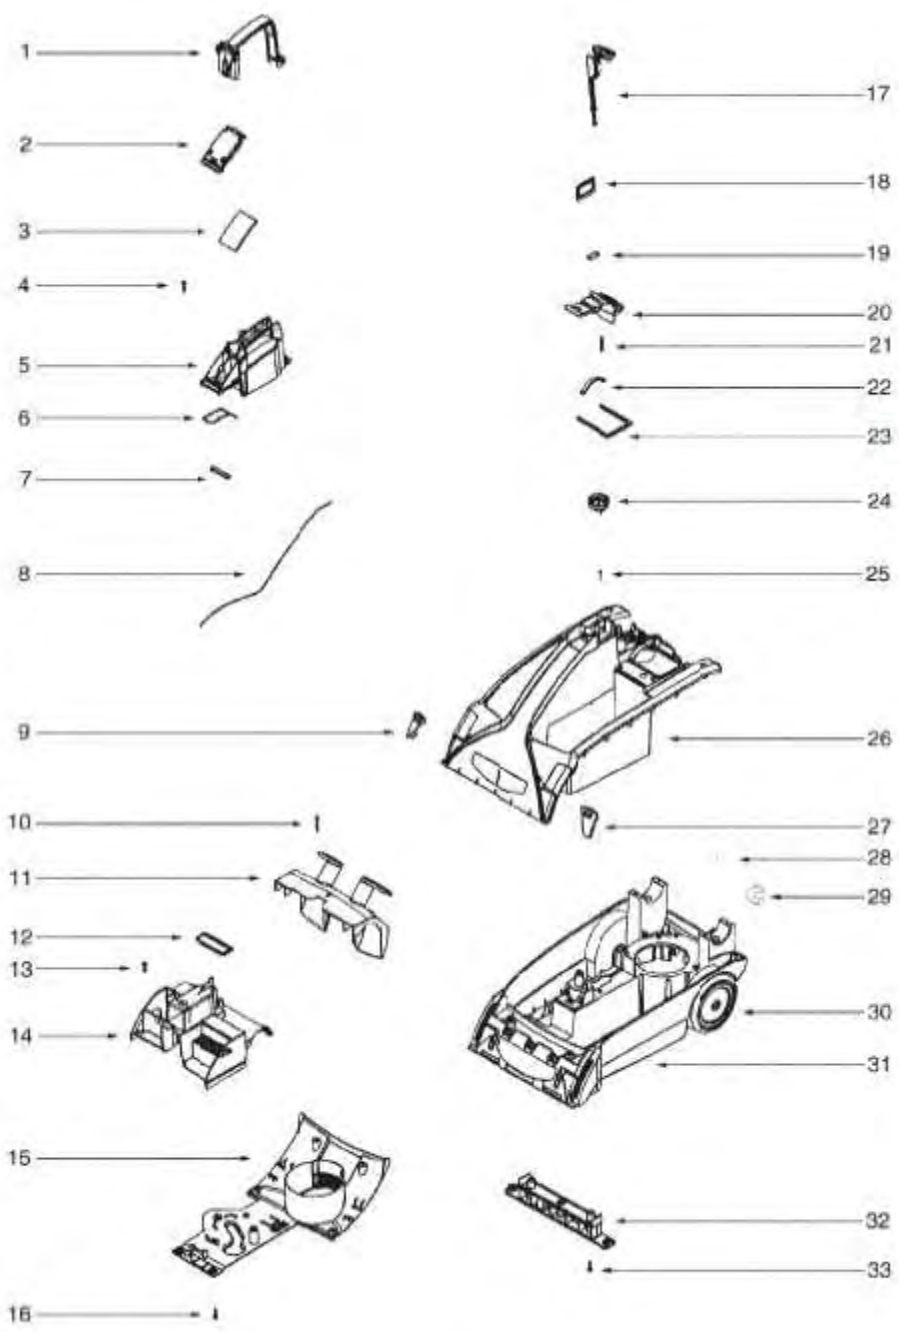

Ref #	Part	Description	Comments	Qty
1	E-72616-1	HANDLE ASSSEMBLY		
2	E-38752-2	CORD - SUPPLY		
3	E-72979	CLAMP - TUBE		
4	E-72496	DIVERTER MANIFOLD ASSEMBL		
5	E-72986	DETERGENT VALVE ASSEMBLY		
6	E-70316-7	TUBING		
7	E-73232-1	TOOL CADDY ASSEMBLY		
8	E-73368	SWITCH & WIRE ASSEMBLY		
9	E-53238-27	SCREW PACKAGE		
10	E-72859	GASKET - MOTOR CAN		
11	E-72382	MOTOR - SUCTION		
12	E-72834	GASKET - MOTOR		
13	E-72737	AGITATOR DRIVE ASSEMBLY		
14	E-73207	SEPARATOR - AIR		
15	E-60221	PUMP & MOTOR ASSY - PKGD		
16	E-73292	GASKET - MIXING MANIFOLD		
17	E-72633	MIXING MANIFOLD ASSEMBLY		

Ref #	Part	Description	Comments	Qty
1	E-73534-1	CARRY HANDLE CAP & GRPHCS		
2	E-72380-355N	PORT DOOR - NOZZLE		
3	E-72865	GASKET - DOOR		
5	E-72524-388N	HANDLE - CARRY		
6	E-72964	CUP - GASKET (EXTRUDED RI		
7	E-72866	GASKET - SUCTION COVER		
8	E-72874	GASKET - SUCTION COVER		
9	E-72759-355N	SLIDE LOCK - SUCTION COVE		
10	E-53238-36	SCREW PACKAGE		
11	E-72754-1	CORD WRAP ASSEMBLY		
12	E-72861	GASKET - RECOVERY TANK		
14	E-72740-386N	HANDLE PIVOT CLAMP		
15	E-72346-355N	COVER - BOTTOM		
17	E-73023	DETERGENT VALVE PLUNGER A		
18	E-72863	GASKET - INTAKE		
19	E-72787	CLAMP - HOLD DOWN		
20	E-72377-355N	RELEASE - HANDLE		
21	E-61866	SPRING PACKAGE		
22	E-72983	SPRING - COMPRESSION		
23	E-72860	GASKET - MOTOR COVER		
24	E-72540-119N	RECEIVER - DETERGENT		
26	E-72741-1	MOTOR COVER ASSEMBLY		
27	E-72537-355N	SLIDE LOCK - SUCTION COVE		
28	E-38392	AXLE		
29	E-54709	PACKAGE - PRONG LOCK RETA		
30	E-72736	WHEEL ASSEMBLY		
31	E-72735	BASE ASSEMBLY		
32	E-72630	AGITATOR ASSEMBLY		
33	E-53238-27	SCREW PACKAGE		