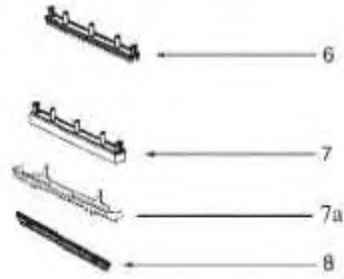

Ref #	Part	Description	Comments	Qty
1	E-72616-1	HANDLE ASSSEMBLY		
2	E-38752-2	CORD - SUPPLY		
3	E-72979	CLAMP - TUBE		
4	E-72496	DIVERTER MANIFOLD ASSEMBL		
5	E-72986	DETERGENT VALVE ASSEMBLY		
6	E-70316-7	TUBING		
7	E-73232-1	TOOL CADDY ASSEMBLY		
8	E-73368	SWITCH & WIRE ASSEMBLY		
9	E-53238-27	SCREW PACKAGE		
10	E-72859	GASKET - MOTOR CAN		
11	E-72382	MOTOR - SUCTION		
12	E-72834	GASKET - MOTOR		
13	E-72737	AGITATOR DRIVE ASSEMBLY		
14	E-73207	SEPARATOR - AIR		
15	E-60221	PUMP & MOTOR ASSY - PKGD		
16	E-73292	GASKET - MIXING MANIFOLD		
17	E-72633	MIXING MANIFOLD ASSEMBLY		

Ref #	Part	Description	Comments	Qty
1	E-73534-1	CARRY HANDLE CAP & GRPHCS		
2	E-72380-355N	PORT DOOR - NOZZLE		
3	E-72865	GASKET - DOOR		
5	E-72524-388N	HANDLE - CARRY		
6	E-72964	CUP - GASKET (EXTRUDED RI		
7	E-72866	GASKET - SUCTION COVER		
8	E-72874	GASKET - SUCTION COVER		
9	E-72759-355N	SLIDE LOCK - SUCTION COVE		
10	E-53238-36	SCREW PACKAGE		
11	E-72754-1	CORD WRAP ASSEMBLY		
12	E-72861	GASKET - RECOVERY TANK		
14	E-72740-386N	HANDLE PIVOT CLAMP		
15	E-72346-355N	COVER - BOTTOM		
17	E-73023	DETERGENT VALVE PLUNGER A		
18	E-72863	GASKET - INTAKE		
19	E-72787	CLAMP - HOLD DOWN		
20	E-72377-355N	RELEASE - HANDLE		
21	E-61866	SPRING PACKAGE		
22	E-72983	SPRING - COMPRESSION		
23	E-72860	GASKET - MOTOR COVER		
24	E-72540-119N	RECEIVER - DETERGENT		
26	E-72741-1	MOTOR COVER ASSEMBLY		
27	E-72537-355N	SLIDE LOCK - SUCTION COVE		
28	E-38392	AXLE		
29	E-54709	PACKAGE - PRONG LOCK RETA		
30	E-72736	WHEEL ASSEMBLY		
31	E-72735	BASE ASSEMBLY		
32	E-72630	AGITATOR ASSEMBLY		
33	E-53238-27	SCREW PACKAGE		