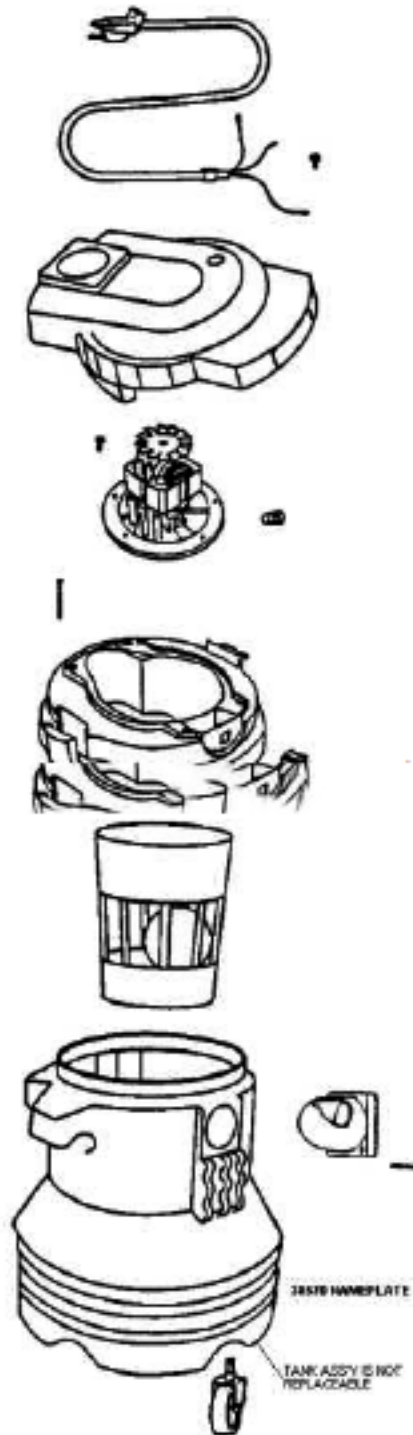

This Owner's Manual is provided and hosted by [Appliance Factory Parts](#).

Eureka 2812A Owner's Manual

[Shop genuine replacement parts for Eureka 2812A](#)

[Find Your Eureka Vacuum Cleaner Parts - Select From 855 Models](#)

----- Manual continues below -----

Ref#	Part	Description	Comments	Qty
1	02134A-119N	IMPELLER HOUSING ASSY		
2	15185-119N	CAGE - FILTER		
3	27563-119N	PORT - INLET		
4	27937-1	ENCLOSURE ASSEMBLY		
5	38299-2	SWITCH - ROCKER		
6	38551-1	WHEEL - CASTER		
7	38555-1	SUPPLY CORD ASSEMBLY		
8	53214-2	WIRE SPLICE 5		
9	53238-40	SCREW PACKAGE		
10	54828	SCREW-TORX WASHER - PACKA		
11	54829	SCREW-TORX WASHER - PACKA		
12	58431-2	BALL - FLOAT		
13	60178	MOTOR ASSEMBLY - PACKAGED		

54795 FOAM FILTER W/RUBBER BAND
54796 RUBBER BAND

54799 FLOOR NOZZLE W/SQUEEGEE
27572- 1 SQUEEGEE ONLY

CUST.
PKG.

Ref#	Part	Description	Comments	Qty
1	27572-1	SQUEEGEE - INSERT		
2	27733-4	CUSTOMER PACK		
3	54775	PAPER FILTER PACKAGE ASSY		
4	54795	FOAM FILTER PKG		
5	54796	RUBBER BAND - PKG OF 3		
6	54797	WAND - STRAIGHT		
7	54798	HOSE ASSEMBLY		
8	54799	FLOOR NOZZLE ASSY - PKGD		
9	54801	WAND - STRAIGHT (2 1/2")		
10	54802	2 1/2" WET/DRY HOSE		
11	54803	2 1/2" UTILITY NOZZLE PKG		
12	54804	NOZZLE - BLOWER (2 1/2")		