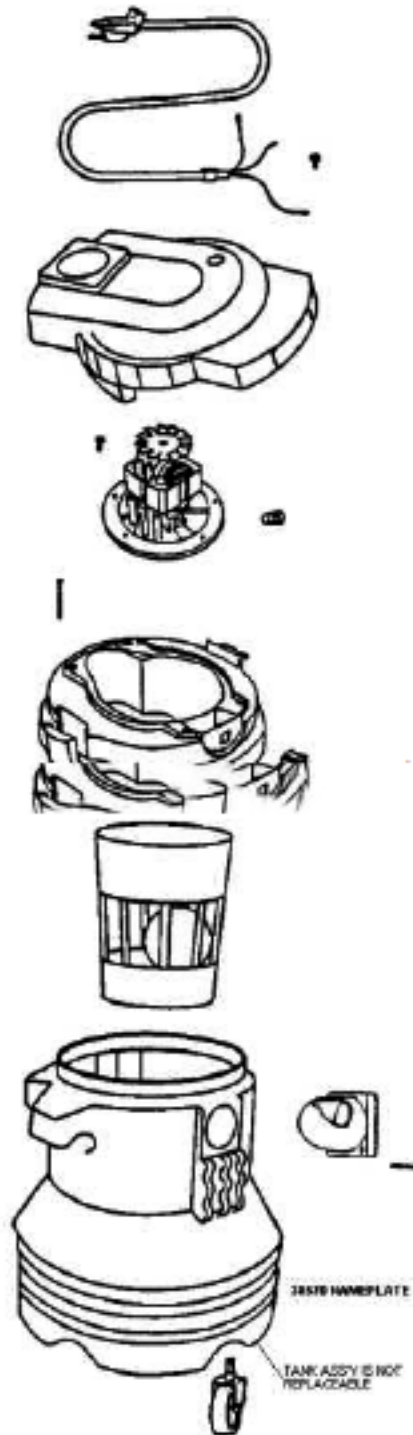

This Owner's Manual is provided and hosted by [Appliance Factory Parts](#).

Eureka 2812B Owner's Manual

[Shop genuine replacement parts for Eureka 2812B](#)

[Find Your Eureka Vacuum Cleaner Parts - Select From 855 Models](#)

----- Manual continues below -----

Ref#	Part	Description	Comments	Qty
1	02134A-119N	IMPELLER HOUSING ASSY		
2	15185-119N	CAGE - FILTER		
3	27563-119N	PORT - INLET		
4	27937-1	ENCLOSURE ASSEMBLY		
5	38299-2	SWITCH - ROCKER		
6	38551-1	WHEEL - CASTER		
7	38555-1	SUPPLY CORD ASSEMBLY		
8	53214-2	WIRE SPLICE 5		
9	53238-40	SCREW PACKAGE		
10	54828	SCREW-TORX WASHER - PACKA		
11	54829	SCREW-TORX WASHER - PACKA		
12	58431-2	BALL - FLOAT		
13	60178	MOTOR ASSEMBLY - PACKAGED		

54795 FOAM FILTER W/RUBBER BAND
54796 RUBBER BAND

54799 FLOOR NOZZLE W/SQUEEGEE
27572- 1 SQUEEGEE ONLY

CUST.
PKG.

Ref#	Part	Description	Comments	Qty
1	27572-1	SQUEEGEE - INSERT		
2	27733-4	CUSTOMER PACK		
3	54775	PAPER FILTER PACKAGE ASSY		
4	54795	FOAM FILTER PKG		
5	54796	RUBBER BAND - PKG OF 3		
6	54797	WAND - STRAIGHT		
7	54798	HOSE ASSEMBLY		
8	54799	FLOOR NOZZLE ASSY - PKGD		
9	54801	WAND - STRAIGHT (2 1/2")		
10	54802	2 1/2" WET/DRY HOSE		
11	54803	2 1/2" UTILITY NOZZLE PKG		
12	54804	NOZZLE - BLOWER (2 1/2")		