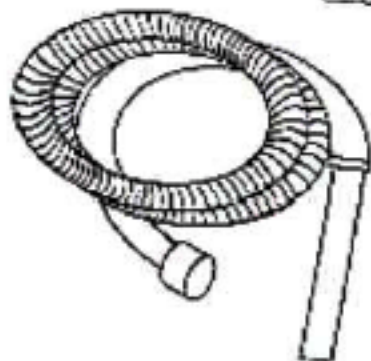

This Owner's Manual is provided and hosted by [Appliance Factory Parts](#).

Eureka 2818A Owner's Manual

[Shop genuine replacement parts for Eureka 2818A](#)

[Find Your Eureka Vacuum Cleaner Parts - Select From 855 Models](#)

----- Manual continues below -----

Ref#	Part	Description	Comments	Qty
1	02149-119N	HOUSING - BLOWER (TOP)		
2	15185-119N	CAGE - FILTER		
3	15217-119N	SHIELD - INTAKE		
4	15269-1	LOWER HOUSING ASSEMBLY		
5	15270-2	TANK COVER ASSY		
6	27563-119N	PORT - INLET		
7	27627-235N	LOCK - CAM		
8	27658-1	SUPPLY CORD ASSEMBLY		
9	38299-2	SWITCH - ROCKER		
10	38551-1	WHEEL - CASTER		
11	38557	NAMEPLATE WET/DRY		
12	53214-2	WIRE SPLICE 5		
13	53238-23	SCREW PACKAGE		
14	53238-40	SCREW PACKAGE		
15	54829	SCREW-TORX WASHER - PACKA		
16	58431-2	BALL - FLOAT		
17	60103-1	MOTOR ASSY - CTND		

**54795 FOAM FILTER W/RUBBER BAND
54796 RUBBER BAND****54799 FLOOR NOZZLE W/SQUEEGEE
27572-254N SQUEEGEE ONLY****CUSTOMER
PACKAGE**

Ref#	Part	Description	Comments	Qty
1	27572-254N	SQUEEGEE - INSERT		
2	27733-3	CUSTOMER PACK		
3	54775	PAPER FILTER PACKAGE ASSY		
4	54795	FOAM FILTER PKG		
5	54796	RUBBER BAND - PKG OF 3		
6	54797	WAND - STRAIGHT		
7	54798	HOSE ASSEMBLY		
8	54799	FLOOR NOZZLE ASSY - PKGD		
9	54801	WAND - STRAIGHT (2 1/2")		
10	54804	NOZZLE - BLOWER (2 1/2")		