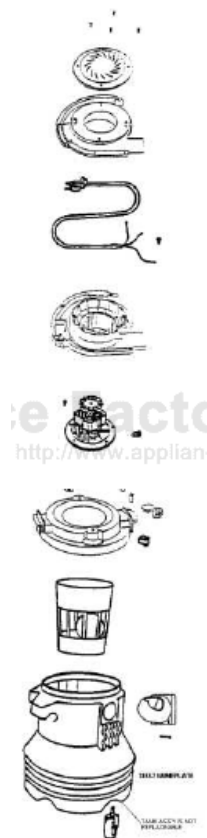

This Owner's Manual is provided and hosted by [Appliance Factory Parts](#).

Eureka 2818A Owner's Manual

[Shop genuine replacement parts for Eureka 2818A](#)

[Find Your Eureka Vacuum Cleaner Parts - Select From 855 Models](#)

----- Manual continues below -----

Ref#	Part	Description	Comments	Qty
1	02149-119N	HOUSING - BLOWER (TOP)		
2	15185-119N	CAGE - FILTER		
3	15217-119N	SHIELD - INTAKE		
4	15269-1	LOWER HOUSING ASSEMBLY		
5	15270-2	TANK COVER ASSY		
6	27563-119N	PORT - INLET		
7	27627-235N	LOCK - CAM		
8	27658-1	SUPPLY CORD ASSEMBLY		
9	38299-2	SWITCH - ROCKER		
10	38551-1	WHEEL - CASTER		
11	38557	NAMEPLATE WET/DRY		
12	53214-2	WIRE SPLICE 5		
13	53238-23	SCREW PACKAGE		
14	53238-40	SCREW PACKAGE		
15	54829	SCREW-TORX WASHER - PACKA		
16	58431-2	BALL - FLOAT		
17	60103-1	MOTOR ASSY - CTND		

**54795 FOAM FILTER W/RUBBER BAND
54796 RUBBER BAND****54799 FLOOR NOZZLE W/SQUEEGEE
27572-254N SQUEEGEE ONLY****CUSTOMER
PACKAGE**

Ref#	Part	Description	Comments	Qty
1	27572-254N	SQUEEGEE - INSERT		
2	27733-3	CUSTOMER PACK		
3	54775	PAPER FILTER PACKAGE ASSY		
4	54795	FOAM FILTER PKG		
5	54796	RUBBER BAND - PKG OF 3		
6	54797	WAND - STRAIGHT		
7	54798	HOSE ASSEMBLY		
8	54799	FLOOR NOZZLE ASSY - PKGD		
9	54801	WAND - STRAIGHT (2 1/2")		
10	54804	NOZZLE - BLOWER (2 1/2")		