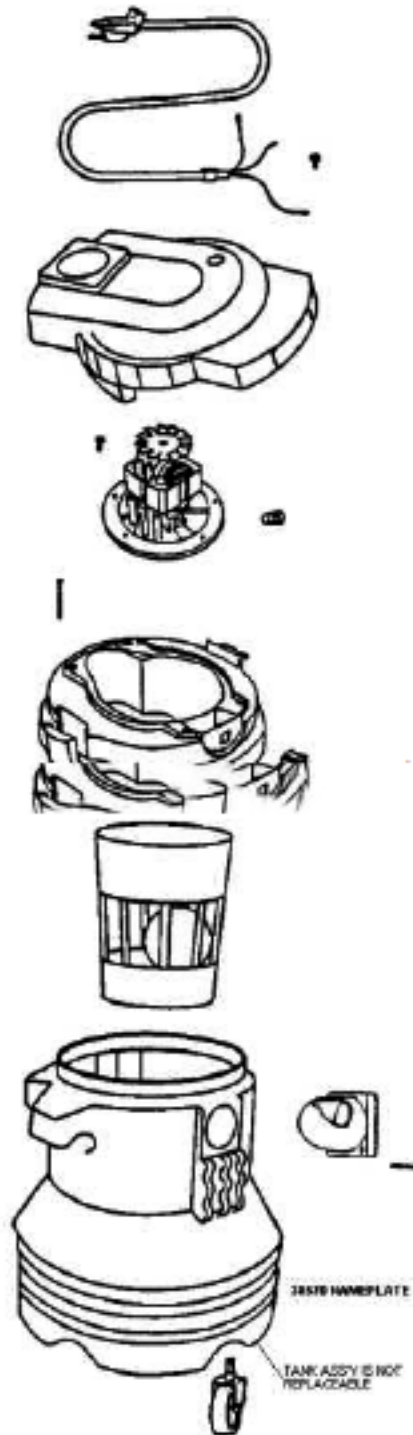

# Eureka 2832A Owner's Manual

[Shop genuine replacement parts for Eureka 2832A](#)

[Find Your Eureka Vacuum Cleaner Parts - Select From 855 Models](#)

----- Manual continues below -----

Ref#	Part	Description	Comments	Qty
1	02134A-119N	IMPELLER HOUSING ASSY		
2	15185-119N	CAGE - FILTER		
3	27563-119N	PORT - INLET		
4	27937-1	ENCLOSURE ASSEMBLY		
5	38299-2	SWITCH - ROCKER		
6	38551-1	WHEEL - CASTER		
7	38555-1	SUPPLY CORD ASSEMBLY		
8	53214-2	WIRE SPLICE 5		
9	53238-40	SCREW PACKAGE		
10	54828	SCREW-TORX WASHER - PACKA		
11	54829	SCREW-TORX WASHER - PACKA		
12	58431-2	BALL - FLOAT		
13	60178	MOTOR ASSEMBLY - PACKAGED		

**54795 FOAM FILTER W/RUBBER BAND**  
**54796 RUBBER BAND**

**54799 FLOOR NOZZLE W/SQUEEGEE**  
**27572- 1 SQUEEGEE ONLY**

CUST.  
PKG.

Ref#	Part	Description	Comments	Qty
1	27572-1	SQUEEGEE - INSERT		
2	27733-4	CUSTOMER PACK		
3	54775	PAPER FILTER PACKAGE ASSY		
4	54795	FOAM FILTER PKG		
5	54796	RUBBER BAND - PKG OF 3		
6	54797	WAND - STRAIGHT		
7	54798	HOSE ASSEMBLY		
8	54799	FLOOR NOZZLE ASSY - PKGD		
9	54801	WAND - STRAIGHT (2 1/2")		
10	54802	2 1/2" WET/DRY HOSE		
11	54803	2 1/2" UTILITY NOZZLE PKG		
12	54804	NOZZLE - BLOWER (2 1/2")		