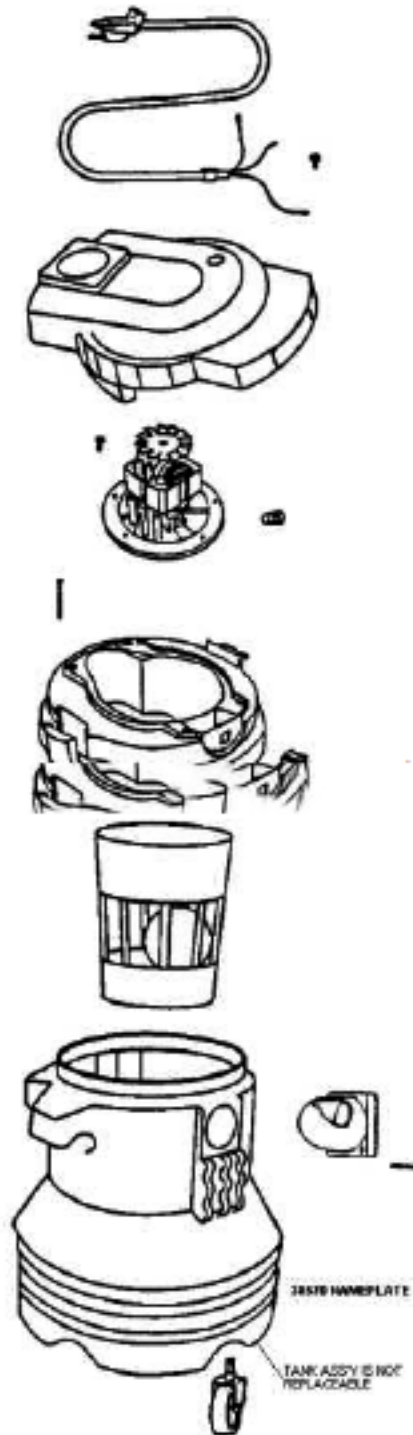

This Owner's Manual is provided and hosted by [Appliance Factory Parts](#).

Eureka 2832B Owner's Manual

[Shop genuine replacement parts for Eureka 2832B](#)

[Find Your Eureka Vacuum Cleaner Parts - Select From 855 Models](#)

----- Manual continues below -----

Ref#	Part	Description	Comments	Qty
1	02134A-119N	IMPELLER HOUSING ASSY		
2	15185-119N	CAGE - FILTER		
3	27563-119N	PORT - INLET		
4	27937-1	ENCLOSURE ASSEMBLY		
5	38299-2	SWITCH - ROCKER		
6	38551-1	WHEEL - CASTER		
7	38555-1	SUPPLY CORD ASSEMBLY		
8	53214-2	WIRE SPLICE 5		
9	53238-40	SCREW PACKAGE		
10	54828	SCREW-TORX WASHER - PACKA		
11	54829	SCREW-TORX WASHER - PACKA		
12	58431-2	BALL - FLOAT		
13	60178	MOTOR ASSEMBLY - PACKAGED		

54795 FOAM FILTER W/RUBBER BAND
54796 RUBBER BAND

54799 FLOOR NOZZLE W/SQUEEGEE
27572- 1 SQUEEGEE ONLY

CUST.
PKG.

Ref#	Part	Description	Comments	Qty
1	27572-1	SQUEEGEE - INSERT		
2	27733-4	CUSTOMER PACK		
3	54775	PAPER FILTER PACKAGE ASSY		
4	54795	FOAM FILTER PKG		
5	54796	RUBBER BAND - PKG OF 3		
6	54797	WAND - STRAIGHT		
7	54798	HOSE ASSEMBLY		
8	54799	FLOOR NOZZLE ASSY - PKGD		
9	54801	WAND - STRAIGHT (2 1/2")		
10	54802	2 1/2" WET/DRY HOSE		
11	54803	2 1/2" UTILITY NOZZLE PKG		
12	54804	NOZZLE - BLOWER (2 1/2")		