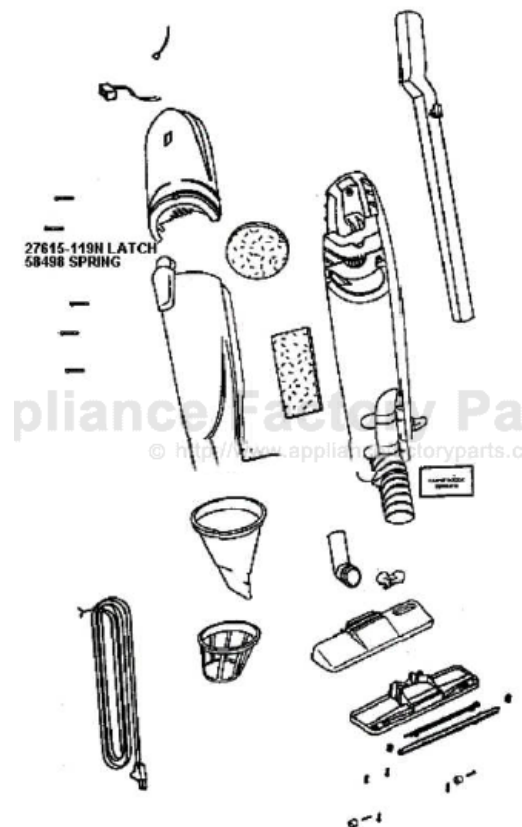

This Owner's Manual is provided and hosted by Appliance Factory Parts.

Eureka 285A Owner's Manual

[Shop genuine replacement parts for Eureka 285A](#)

[Find Your Eureka Vacuum Cleaner Parts - Select From 855 Models](#)

----- Manual continues below -----

PARTS1 - 285A

Ref #	Part	Description	Comments	Qty
1	01884-119N	CARPET NOZZLE ASSEMBLY -		
2	02144-119N	HOUSING - REAR		
3	15212-119N	SUPPORT - FILTER		
4	27116-119N	ELBOW		
5	27119-119N	PEDAL - FOOT		
6	27120-119N	LEVER		
7	27615-119N	LATCH		
8	38147-1	BRISTLE STRIP ASSEMBLY		
9	38299-2	SWITCH - ROCKER		
10	38588-1	SUPPLY CORD ASSEMBLY		
11	38589-1	WIRE & TERMINAL ASSEMBLY		
12	38596	FINAL FILTER		
13	38599	SOUND FOAM		
14	38649-1	HANDLE ASSEMBLY		
15	53197-1	SCREW PACKAGE		
16	53197-5	SCREW PACKAGE		
17	53257-1	SCREWS - PACKAGE 10		
18	53984-1	WHEEL & AXLE PACKAGE - FR		
19	54231-2	DELUXE FLOOR NOZZLE ASSEM		
20	54865	FILTER ASSY - PKG		
21	57360	SPRING		
22	58498	SPRING		
23	60013-2	DIRT CUP & GRAPHICS - PKG		
24	60014-2	MOTOR COVER - PACKAGED		