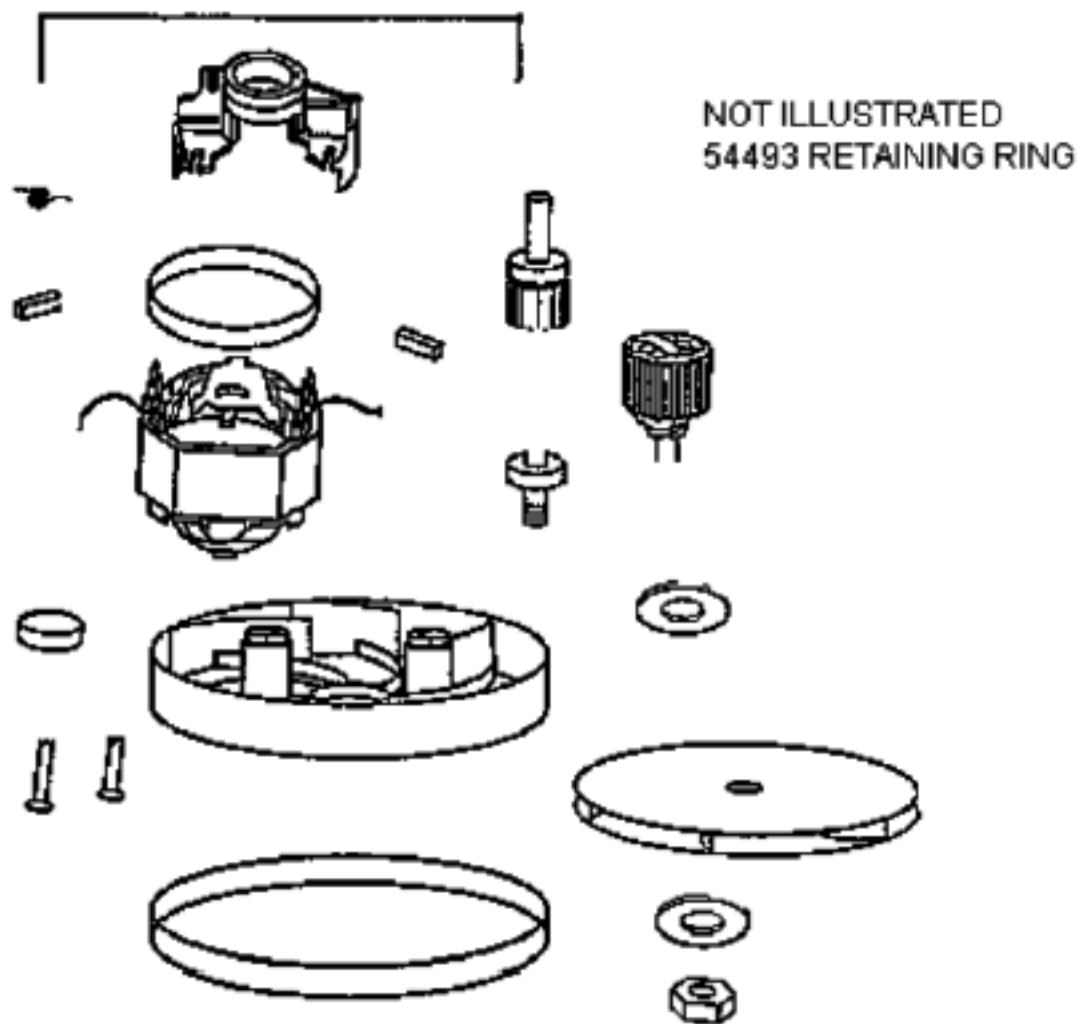

PARTS1 - 266A

Ref #	Part	Description	Comments	Qty
1	02144-119N	HOUSING - REAR		
2	15212-119N	SUPPORT - FILTER		
3	27615-119N	LATCH		
4	38299-2	SWITCH - ROCKER		
5	38588-1	SUPPLY CORD ASSEMBLY		
6	38589-1	WIRE & TERMINAL		
7	38596	FINAL FILTER		
8	38599	SOUND FOAM		
9	38649-1	HANDLE ASSEMBLY		
10	39134-5	FLOOR TOOL		
11	53197-1	SCREW PACKAGE		
12	54865	FILTER ASSY - PKG		
13	58498	SPRING		
14	59019	SHIELD - WIRING		
15	60013-7	DIRT CUP & GRAPHICS - PKG		
16	60014-7	MOTOR COVER - PACKAGED		

60015-2 MOTOR ASSY COMPLETE

PARTS2 - 266A

Ref #	Part	Description	Comments	Qty
1	15214-1	FAN - STATIONARY		
2	15216	END CAP (COMMUTATOR)		
3	38038	SPRING BRUSH		
4	38585	FAN ASSY		
5	53088-4	BALL BEARING PKG (53088- (NLA)		
6	53237-7	SCREWS - PACKAGE 10		
7	54493	PACKAGE - RETAINING RING		
8	54795	RUBBER BAND - PKG OF 3		
9	56453	SPACER		
10	56467	WASHER		
11	57364	GASKET - MOTOR STACK		
12	57529	WASHER SPRING		
13	58491	CUP - BEARING		
14	60015-2	MOTOR ASSY(NLA) (NLA)		
15	60016-2	FIELD ASSY - PKG		
16	60017-2	ARMATURE ASSY		