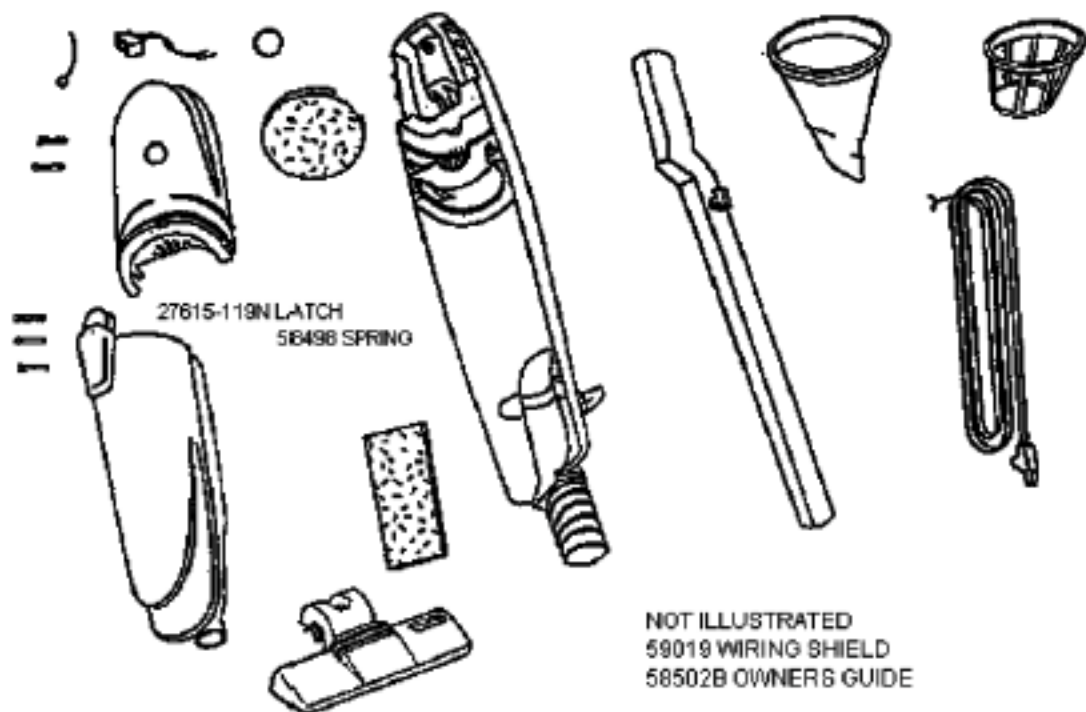

## PARTS1 - 266A

Ref #	Part	Description	Comments	Qty
1	02144-119N	HOUSING - REAR		
2	15212-119N	SUPPORT - FILTER		
3	27615-119N	LATCH		
4	38299-2	SWITCH - ROCKER		
5	38588-1	SUPPLY CORD ASSEMBLY		
6	38589-1	WIRE & TERMINAL		
7	38596	FINAL FILTER		
8	38599	SOUND FOAM		
9	38649-1	HANDLE ASSEMBLY		
10	39134-5	FLOOR TOOL		
11	53197-1	SCREW PACKAGE		
12	54865	FILTER ASSY - PKG		
13	58498	SPRING		
14	59019	SHIELD - WIRING		
15	60013-7	DIRT CUP & GRAPHICS - PKG		
16	60014-7	MOTOR COVER - PACKAGED		