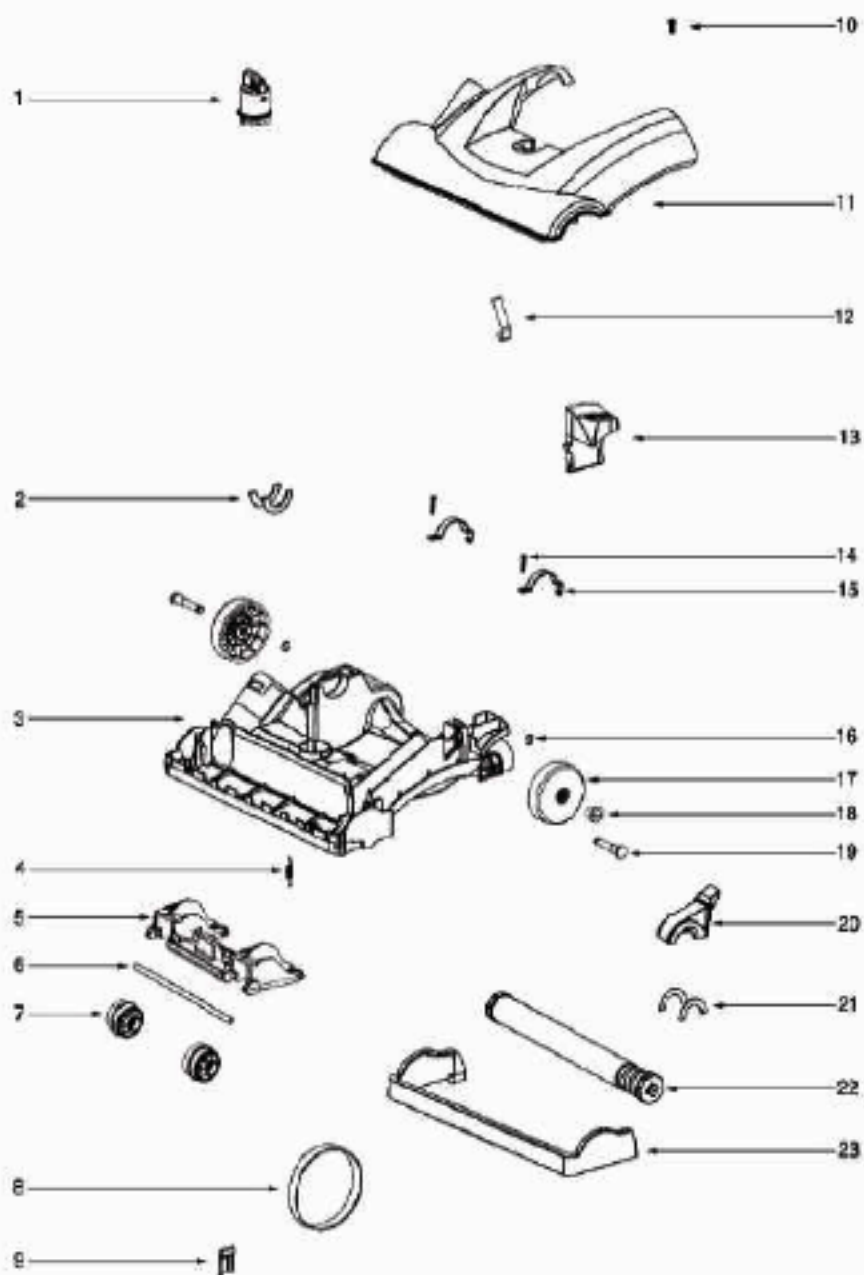

Ref#	Part	Description	Comments	Qty
1	72221-355N	CAP - HANDLE		
2	73291	UPPER HANDLE ASSEMBLY	includes items 1 & 9	
3	72658-355N	CLIP - WAND		
4	73002-1	GASKET		
5	62076-1	BAG CVR & GRPHCS ASSY - P		
6	72539-355N	BRACKET - BAG-IN-PLACE		
7	72455	SPRING - BAG-IN-PLACE		
8	72454-355N	LEVER - BAG-IN-PLACE		
9	70854A-355N	HOOK - CORD		
10	53238-46	SCREW PACKAGE	pkg of 10	
11	61515A	PAPER BAG PACKAGE - STYLE	pkg of 3	

Ref#	Part	Description	Comments	Qty
1	72472-355N	KNOB - HEIGHT ADJUSTMENT		
2	73114	FELT - BASE		
3	62072-1	BASE ASSEMBLY - PACKAGED	Includes 1,2,4,5,6,7,9,12,13,16,17,18 & 19	
4	54943	SPRING PACKAGE	pkg of 10	
5	72521-119N	WHEEL CARRIAGE		
6	71478	AXLE - FRONT		
7	39173-119N	WHEEL - FRONT		
8	61120A	BELT PKG ASSY-(U-EXTENDED)	pkg of 2	
9	38053	GUARD - BELT		
10	54669-2	SCREW PACKAGE	pkg of 10	
11	62073-1	HOOD ASSEMBLY - PACKAGED		
12	71574	SPRING - HANDLE RELEASE		
13	72473-355N	HANDLE RELEASE		
14	53238-27	SCREW PACKAGE	pkg of 10	
15	71487	CLAMP - MOTOR		
16	54432-1	PACKAGE - RETAINING RING	pkg of 10	
17	72117-119N	WHEEL - REAR		
18	72113-1	BUSHING - AXLE		
19	38590A	AXLE - REAR		
20	73289	BELT CAP ASSEMBLY	includes item 21	
21	73114	FELT - BASE		
22	60251-3	12" DISTURBULATOR ASSY -		
23	72474-355N	FURNITURE GUARD		