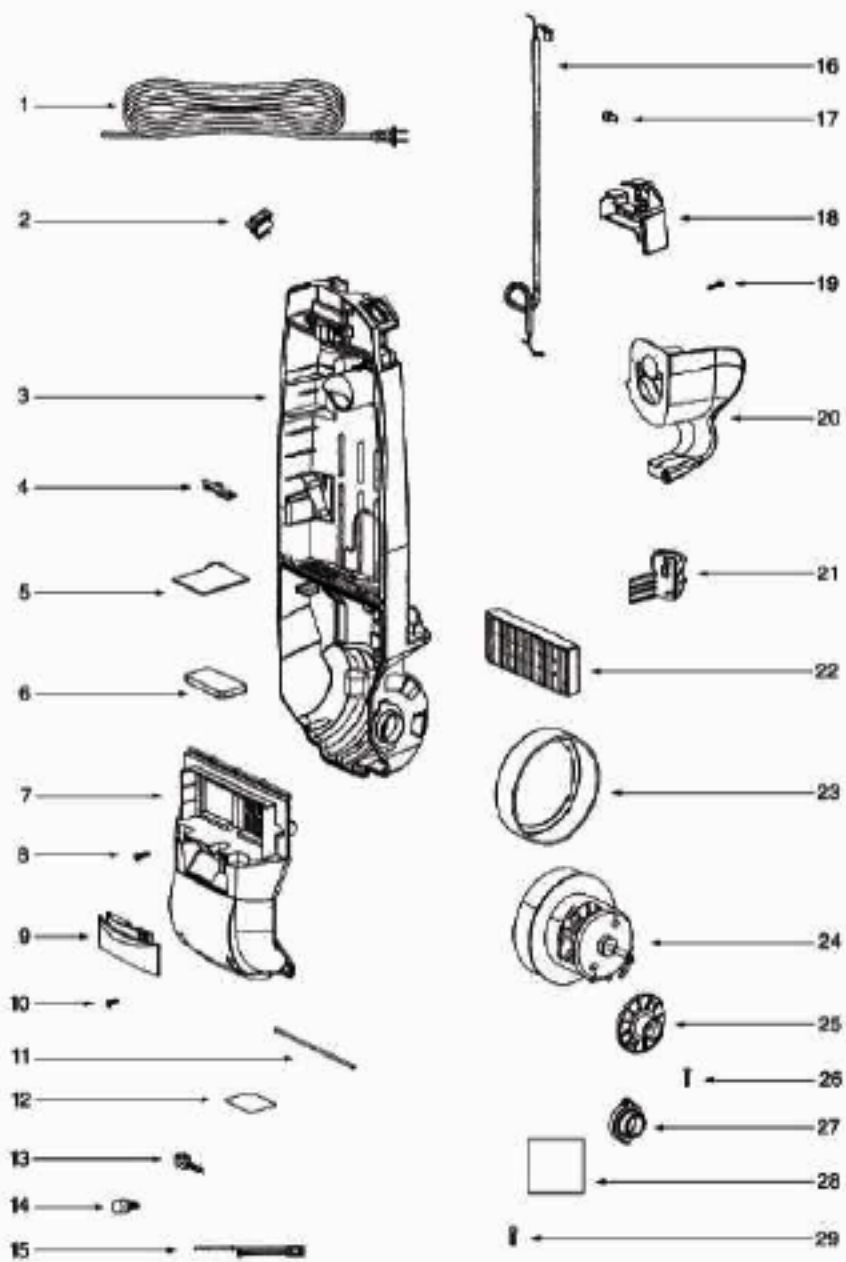

Ref#	Part	Description	Comments	Qty
1	72221-355N	CAP - HANDLE		
2	73291	UPPER HANDLE ASSEMBLY	includes items 1 & 9	
3	72658-355N	CLIP - WAND		
4	73002-1	GASKET		
5	62076-1	BAG CVR & GRPHCS ASSY - P		
6	72539-355N	BRACKET - BAG-IN-PLACE		
7	72455	SPRING - BAG-IN-PLACE		
8	72454-355N	LEVER - BAG-IN-PLACE		
9	70854A-355N	HOOK - CORD		
10	53238-46	SCREW PACKAGE	pkg of 10	
11	61515A	PAPER BAG PACKAGE - STYLE	pkg of 3	

Ref#	Part	Description	Comments	Qty
1	39585-9	SUPPLY CORD & TERMINAL AS		
2	39455-1	SWITCH - ROCKER		
3	73547	REAR HOUSING ASSY		
4	73117-355N	CLIP - FILTER		
5	73225	SHIELD - WIRING		
6	72469	FILTER		
7	62074-1	MOTOR COVER - PACKAGED		
8	53238-27	SCREW PACKAGE	pkg of 10	
9	72468-313N	LENS		
10	54669-2	SCREW PACKAGE	pkg of 10	
11	72522-1	GASKET - MOTOR COVER		
12				
13	38828B-5	HEADLIGHT ASSEMBLY		
14	57940-2	LAMP - HEADLIGHT		
15	61663	THERMOSTAT & TERMINAL ASS		
16	73001	CORD & TERMINAL ASSY		
17	60192-1	WIRE SPLICE 5	pkg of 5	
18	72456-355N	COVER - SWITCH		
19	53238-27	SCREW PACKAGE	pkg of 10	
20	72463-355N	HOSE HOLDER - LOWER		
21	72636-355N	HOOK - HOSE		
22	61860	HEPA FILTER PKG - STYLE H		
23	72476-119N	GASKET - MOTOR CAN		
24	62075-1	MOTOR ASSEMBLY - CTND		
25	72434-119N	MOTOR ASSEMBLY - CTND		
26	62082	SCREW PACKAGE	pkg of 10	
27	72650-119N	BUSHING - MOTOR		
28	73526	SHIELD - MOTOR		
29	61803-3	SCREW PACKAGE	pkg of 5	
30	72443	THERMOSTAT CLIP	(Not illustrated)	