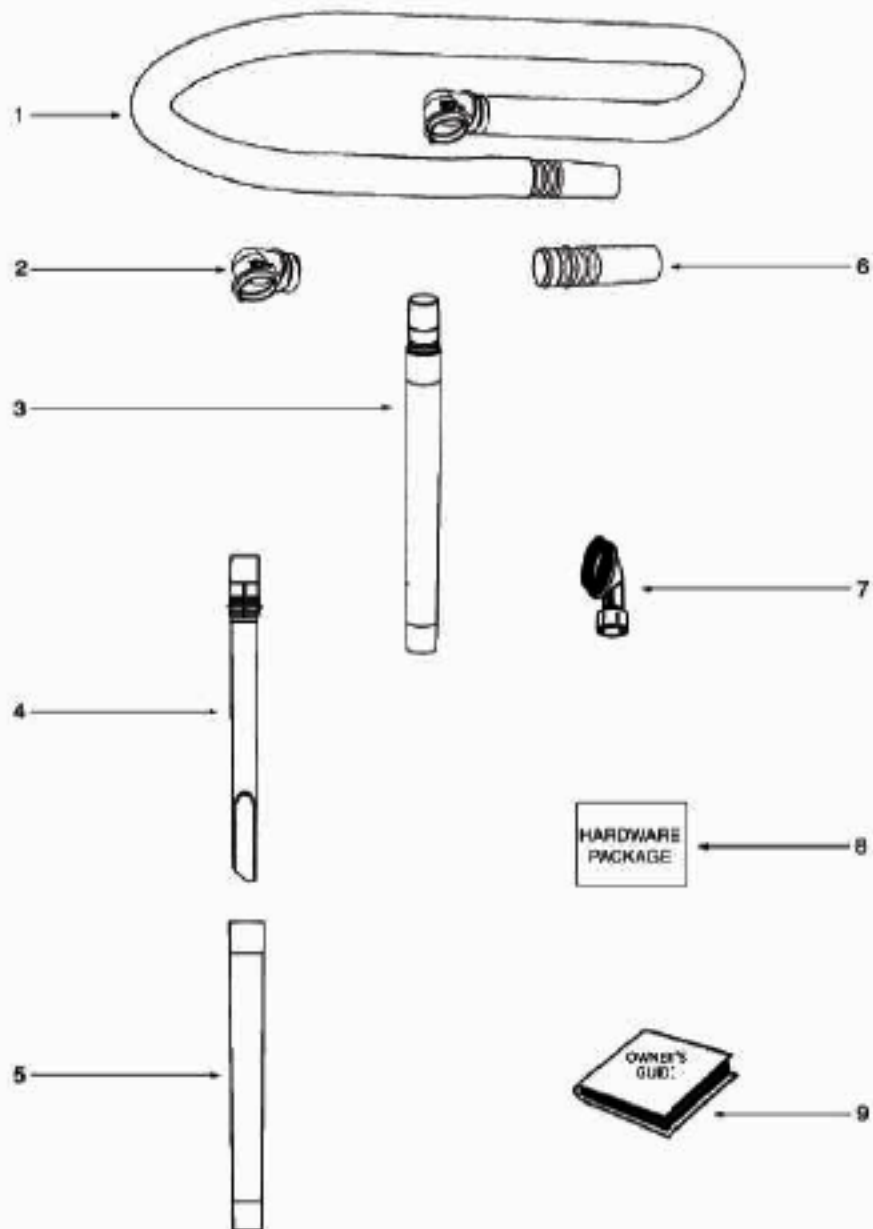

Ref#	Part	Description	Comments	Qty
1	72221-355N	CAP - HANDLE		
2	73291	UPPER HANDLE ASSEMBLY	includes items 1 & 9	
3	72658-355N	CLIP - WAND		
4	73002-1	GASKET		
5	62076-1	BAG CVR & GRPHCS ASSY - P		
6	72539-355N	BRACKET - BAG-IN-PLACE		
7	72455	SPRING - BAG-IN-PLACE		
8	72454-355N	LEVER - BAG-IN-PLACE		
9	70854A-355N	HOOK - CORD		
10	53238-46	SCREW PACKAGE	pkg of 10	
11	61515A	PAPER BAG PACKAGE - STYLE	pkg of 3	

Ref#	Part	Description	Comments	Qty
1	72472-355N	KNOB - HEIGHT ADJUSTMENT		
2	73114	FELT - BASE		
3	62072-1	BASE ASSEMBLY - PACKAGED	Includes 1,2,4,5,6,7,9,12,13,16,17,18 & 19	
4	54943	SPRING PACKAGE	pkg of 10	
5	72521-119N	WHEEL CARRIAGE		
6	71478	AXLE - FRONT		
7	39173-119N	WHEEL - FRONT		
8	61120A	BELT PKG ASSY-(U-EXTENDED)	pkg of 2	
9	38053	GUARD - BELT		
10	54669-2	SCREW PACKAGE	pkg of 10	
11	62073-1	HOOD ASSEMBLY - PACKAGED		
12	71574	SPRING - HANDLE RELEASE		
13	72473-355N	HANDLE RELEASE		
14	53238-27	SCREW PACKAGE	pkg of 10	
15	71487	CLAMP - MOTOR		
16	54432-1	PACKAGE - RETAINING RING	pkg of 10	
17	72117-119N	WHEEL - REAR		
18	72113-1	BUSHING - AXLE		
19	38590A	AXLE - REAR		
20	73289	BELT CAP ASSEMBLY	includes item 21	
21	73114	FELT - BASE		
22	60251-3	12" DISTURBULATOR ASSY -		
23	72474-355N	FURNITURE GUARD		