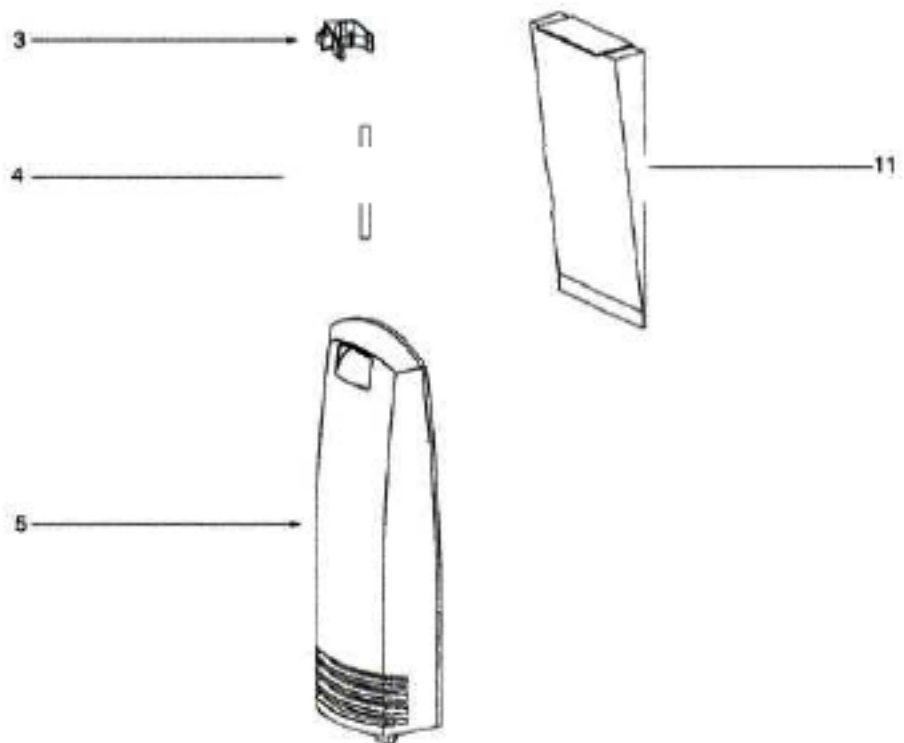

----- Manual continues below part list -----

Available Replacement Parts for Eureka 2902A

e-39266	BELT OEM EUREKA EXTENED LIFE 1 PACK
E-71492	WAND, NESTING W/CREVICE TOOL
e-60990-2	BRUSH
E-60844-5	BRUSH ROLL, 12 INCH UPRIGHT