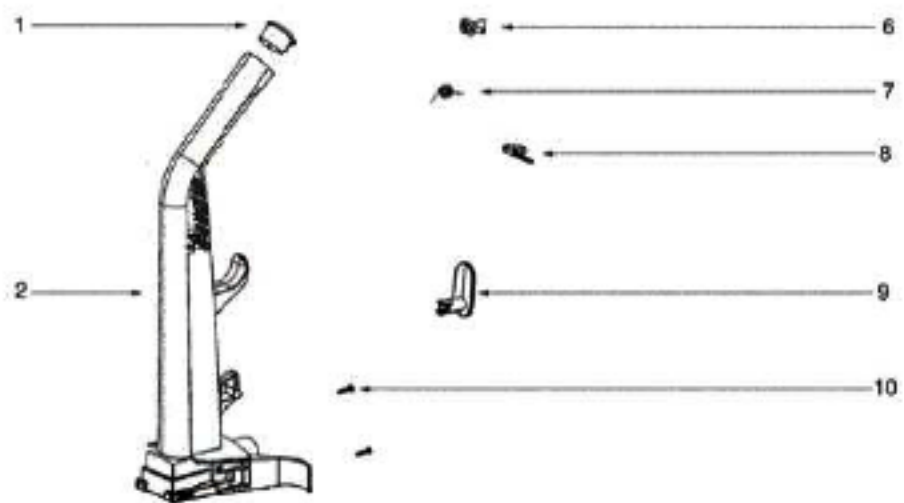

----- Manual continues below part list -----

Available Replacement Parts for Eureka 2902A

e-39266	BELT OEM EUREKA EXTENED LIFE 1 PACK
E-71492	WAND, NESTING W/CREVICE TOOL
e-60990-2	BRUSH
E-60844-5	BRUSH ROLL, 12 INCH UPRIGHT

Ref#	Part	Description	Comments	Qty
1	72221-355N	CAP - HANDLE		
2	73448	UPPER HANDLE ASSEMBLY (DU	Includes items 1 & 9.	
3	72658-355N	CLIP - WAND		
4	73002-1	GASKET		
5	62076-5	BAG CVR & GRPHCS ASSY - P		
6	72539-355N	BRACKET - BAG-IN-PLACE		
7	72455	SPRING - BAG-IN-PLACE		
8	72454-355N	LEVER - BAG-IN-PLACE		
9	39977-355N	HOOK - CORD		
10	53238-46	SCREW PACKAGE		
11	61515A	PAPER BAG PACKAGE - STYLE		

Ref#	Part	Description	Comments	Qty
1	72472-355N	KNOB - HEIGHT ADJUSTMENT		
2	73114	FELT - BASE		
3	62072-1	BASE ASSEMBLY - PACKAGED	Includes items 1,2,4,5,6,7,9,12,13,16,17,18 & 19	
4	54943	SPRING PACKAGE	Pkg. of 10	
5	72521-119N	WHEEL CARRIAGE		
6	71478	AXLE - FRONT		
7	39173-119N	WHEEL - FRONT		
8	61120A	BELT PKG ASSY-STYLE U EXT	Pkg. of 2	
9	38083	GUARD - BELT		
10	54669-2	SCREW PACKAGE	Pkg. of 10	
11	62073-2	HOOD ASSEMBLY - PACKAGED		
12	71574	SPRING - HANDLE RELEASE		
13	72473-355N	HANDLE RELEASE		
14	53238-27	SCREW PACKAGE	Pkg. of 10	
15	71487	CLAMP - MOTOR		
16	54432-2	PACKAGE - RETAINING RING	Pkg. of 10	
17	72117-119N	WHEEL - REAR		
18	72113-1	BUSHING - AXLE		
19	38590A	AXLE - REAR		
20	73289	BELT CAP ASSEMBLY	Includes item 21	
21	73114	FELT - BASE		
22	60844-5	12" DISTURBULATOR ASSY -		
23	72474-355N	FURNITURE GUARD		