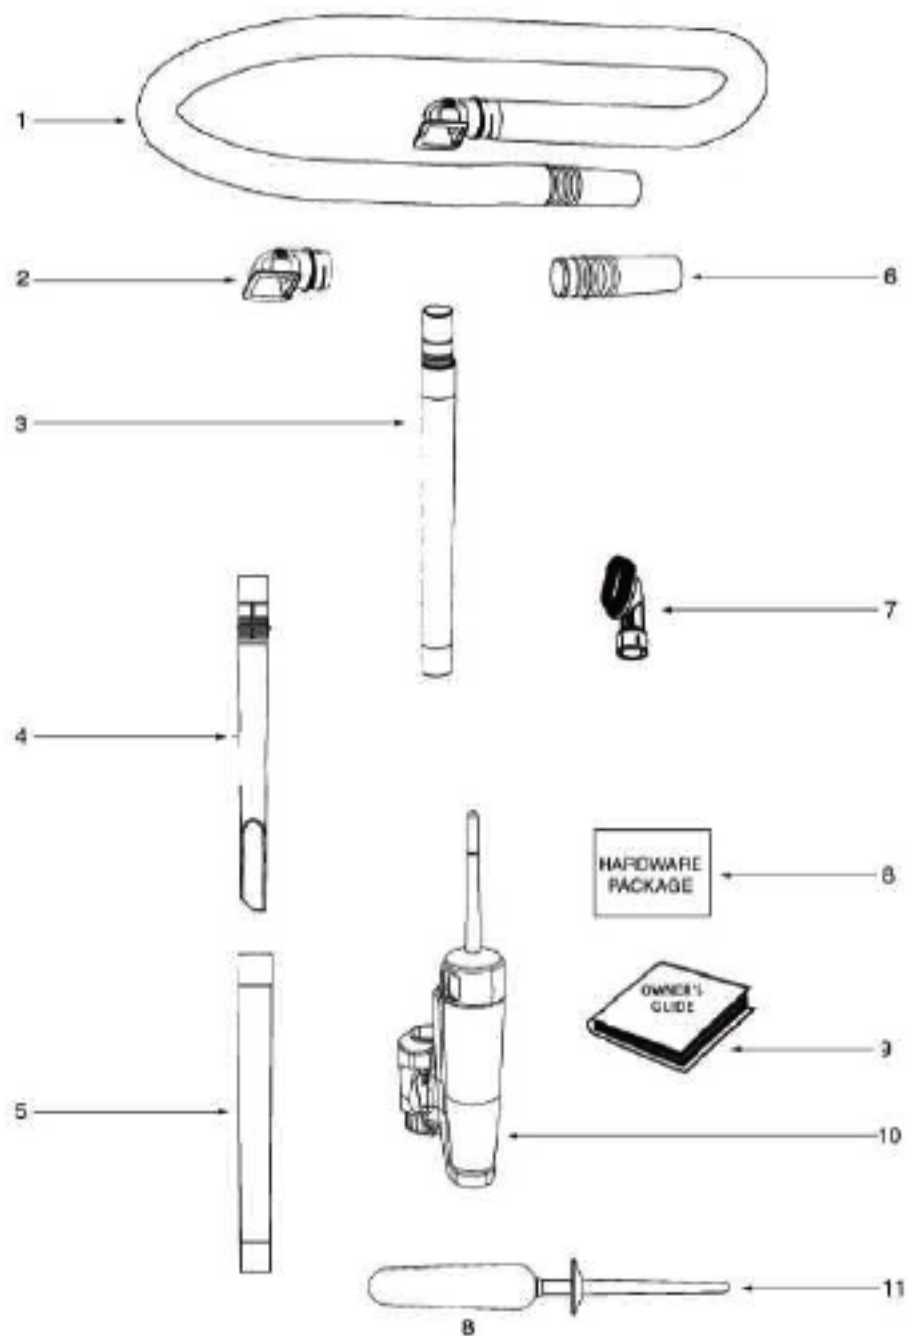

----- Manual continues below part list -----

Available Replacement Parts for Eureka 2902A

e-39266	BELT OEM EUREKA EXTENED LIFE 1 PACK
E-71492	WAND, NESTING W/CREVICE TOOL
e-60990-2	BRUSH
E-60844-5	BRUSH ROLL, 12 INCH UPRIGHT

Ref#	Part	Description	Comments	Qty
1	72221-355N	CAP - HANDLE		
2	73448	UPPER HANDLE ASSEMBLY (DU	Includes items 1 & 9.	
3	72658-355N	CLIP - WAND		
4	73002-1	GASKET		
5	62076-5	BAG CVR & GRPHCS ASSY - P		
6	72539-355N	BRACKET - BAG-IN-PLACE		
7	72455	SPRING - BAG-IN-PLACE		
8	72454-355N	LEVER - BAG-IN-PLACE		
9	39977-355N	HOOK - CORD		
10	53238-46	SCREW PACKAGE		
11	61515A	PAPER BAG PACKAGE - STYLE		

Ref#	Part	Description	Comments	Qty
1	72472-355N	KNOB - HEIGHT ADJUSTMENT		
2	73114	FELT - BASE		
3	62072-1	BASE ASSEMBLY - PACKAGED	Includes items 1,2,4,5,6,7,9,12,13,16,17,18 & 19	
4	54943	SPRING PACKAGE	Pkg. of 10	
5	72521-119N	WHEEL CARRIAGE		
6	71478	AXLE - FRONT		
7	39173-119N	WHEEL - FRONT		
8	61120A	BELT PKG ASSY-STYLE U EXT	Pkg. of 2	
9	38083	GUARD - BELT		
10	54669-2	SCREW PACKAGE	Pkg. of 10	
11	62073-2	HOOD ASSEMBLY - PACKAGED		
12	71574	SPRING - HANDLE RELEASE		
13	72473-355N	HANDLE RELEASE		
14	53238-27	SCREW PACKAGE	Pkg. of 10	
15	71487	CLAMP - MOTOR		
16	54432-2	PACKAGE - RETAINING RING	Pkg. of 10	
17	72117-119N	WHEEL - REAR		
18	72113-1	BUSHING - AXLE		
19	38590A	AXLE - REAR		
20	73289	BELT CAP ASSEMBLY	Includes item 21	
21	73114	FELT - BASE		
22	60844-5	12" DISTURBULATOR ASSY -		
23	72474-355N	FURNITURE GUARD		