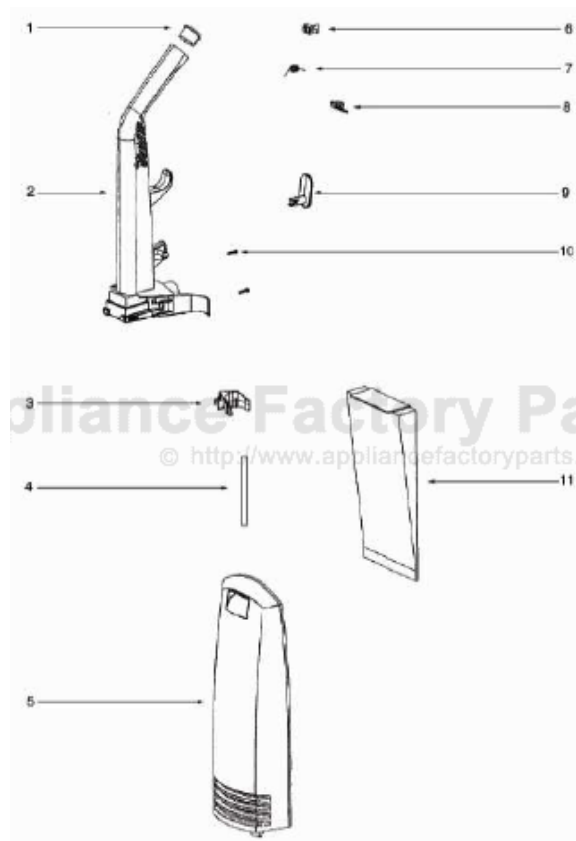

This Owner's Manual is provided and hosted by [Appliance Factory Parts](http://www.appliancefactoryparts.com).

Eureka 2902A Owner's Manual

[Shop genuine replacement parts for Eureka 2902A](#)

[Find Your Eureka Vacuum Cleaner Parts - Select From 855 Models](#)

----- Manual continues below part list -----

Available Replacement Parts for Eureka 2902A

e-39266	BELT OEM EUREKA EXTENED LIFE 1 PACK
E-71492	WAND, NESTING W/CREVICE TOOL
e-60990-2	BRUSH
E-60844-5	BRUSH ROLL, 12 INCH UPRIGHT

Ref#	Part	Description	Comments	Qty
1	72221-355N	CAP - HANDLE		
2	73448	UPPER HANDLE ASSEMBLY (DU	Includes items 1 & 9.	
3	72658-355N	CLIP - WAND		
4	73002-1	GASKET		
5	62076-5	BAG CVR & GRPHCS ASSY - P		
6	72539-355N	BRACKET - BAG-IN-PLACE		
7	72455	SPRING - BAG-IN-PLACE		
8	72454-355N	LEVER - BAG-IN-PLACE		
9	39977-355N	HOOK - CORD		
10	53238-46	SCREW PACKAGE		
11	61515A	PAPER BAG PACKAGE - STYLE		

Ref#	Part	Description	Comments	Qty
1	72472-355N	KNOB - HEIGHT ADJUSTMENT		
2	73114	FELT - BASE		
3	62072-1	BASE ASSEMBLY - PACKAGED	Includes items 1,2,4,5,6,7,9,12,13,16,17,18 & 19	
4	54943	SPRING PACKAGE	Pkg. of 10	
5	72521-119N	WHEEL CARRIAGE		
6	71478	AXLE - FRONT		
7	39173-119N	WHEEL - FRONT		
8	61120A	BELT PKG ASSY-STYLE U EXT	Pkg. of 2	
9	38083	GUARD - BELT		
10	54669-2	SCREW PACKAGE	Pkg. of 10	
11	62073-2	HOOD ASSEMBLY - PACKAGED		
12	71574	SPRING - HANDLE RELEASE		
13	72473-355N	HANDLE RELEASE		
14	53238-27	SCREW PACKAGE	Pkg. of 10	
15	71487	CLAMP - MOTOR		
16	54432-2	PACKAGE - RETAINING RING	Pkg. of 10	
17	72117-119N	WHEEL - REAR		
18	72113-1	BUSHING - AXLE		
19	38590A	AXLE - REAR		
20	73289	BELT CAP ASSEMBLY	Includes item 21	
21	73114	FELT - BASE		
22	60844-5	12" DISTURBULATOR ASSY -		
23	72474-355N	FURNITURE GUARD		