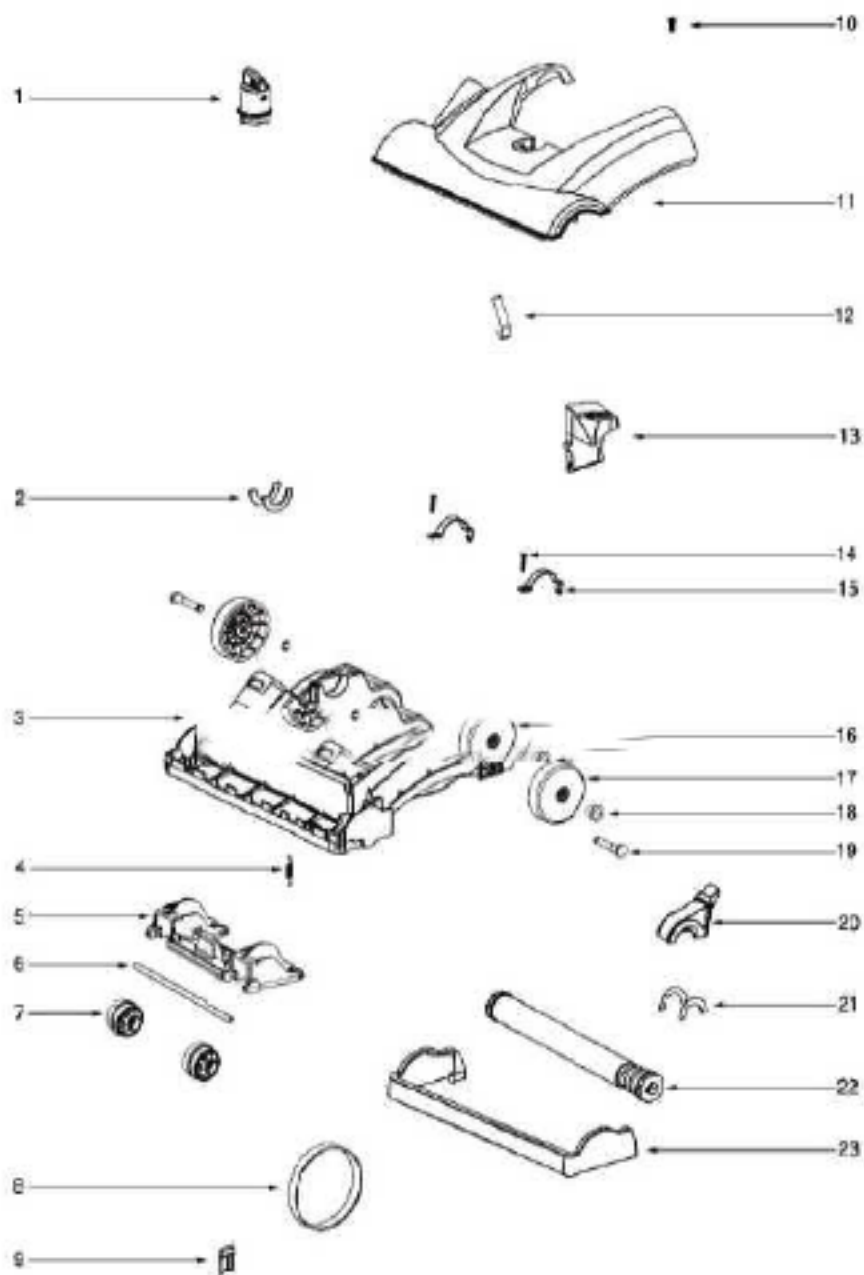

This Owner's Manual is provided and hosted by [Appliance Factory Parts](http://www.appliancefactoryparts.com).

Eureka 2902A Owner's Manual

[Shop genuine replacement parts for Eureka 2902A](#)

[Find Your Eureka Vacuum Cleaner Parts - Select From 855 Models](#)

----- Manual continues below part list -----

Available Replacement Parts for Eureka 2902A

e-39266	BELT OEM EUREKA EXTENED LIFE 1 PACK
E-71492	WAND, NESTING W/CREVICE TOOL
e-60990-2	BRUSH
E-60844-5	BRUSH ROLL, 12 INCH UPRIGHT

Ref#	Part	Description	Comments	Qty
1	72221-355N	CAP - HANDLE		
2	73448	UPPER HANDLE ASSEMBLY (DU	Includes items 1 & 9.	
3	72658-355N	CLIP - WAND		
4	73002-1	GASKET		
5	62076-5	BAG CVR & GRPHCS ASSY - P		
6	72539-355N	BRACKET - BAG-IN-PLACE		
7	72455	SPRING - BAG-IN-PLACE		
8	72454-355N	LEVER - BAG-IN-PLACE		
9	39977-355N	HOOK - CORD		
10	53238-46	SCREW PACKAGE		
11	61515A	PAPER BAG PACKAGE - STYLE		

Ref#	Part	Description	Comments	Qty
1	72472-355N	KNOB - HEIGHT ADJUSTMENT		
2	73114	FELT - BASE		
3	62072-1	BASE ASSEMBLY - PACKAGED	Includes items 1,2,4,5,6,7,9,12,13,16,17,18 & 19	
4	54943	SPRING PACKAGE	Pkg. of 10	
5	72521-119N	WHEEL CARRIAGE		
6	71478	AXLE - FRONT		
7	39173-119N	WHEEL - FRONT		
8	61120A	BELT PKG ASSY-STYLE U EXT	Pkg. of 2	
9	38083	GUARD - BELT		
10	54669-2	SCREW PACKAGE	Pkg. of 10	
11	62073-2	HOOD ASSEMBLY - PACKAGED		
12	71574	SPRING - HANDLE RELEASE		
13	72473-355N	HANDLE RELEASE		
14	53238-27	SCREW PACKAGE	Pkg. of 10	
15	71487	CLAMP - MOTOR		
16	54432-2	PACKAGE - RETAINING RING	Pkg. of 10	
17	72117-119N	WHEEL - REAR		
18	72113-1	BUSHING - AXLE		
19	38590A	AXLE - REAR		
20	73289	BELT CAP ASSEMBLY	Includes item 21	
21	73114	FELT - BASE		
22	60844-5	12" DISTURBULATOR ASSY -		
23	72474-355N	FURNITURE GUARD		