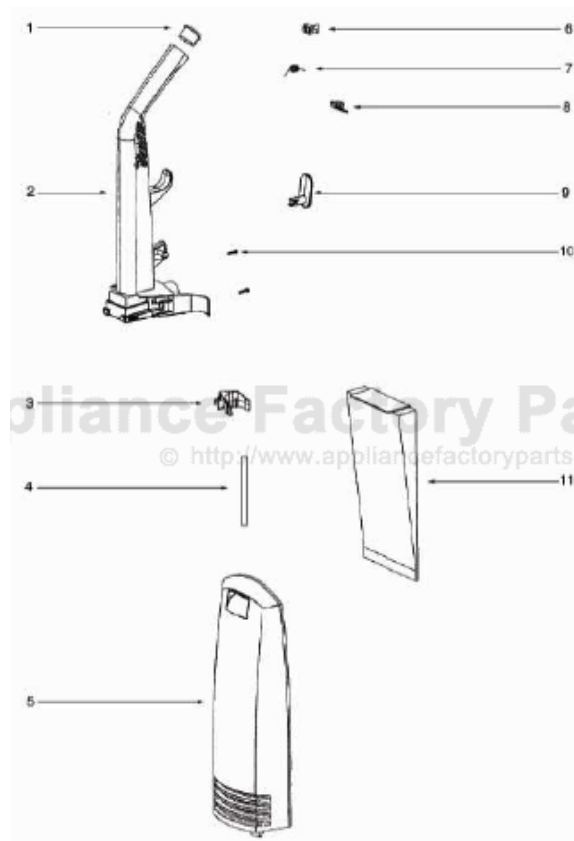

This Owner's Manual is provided and hosted by [Appliance Factory Parts](http://www.appliancefactoryparts.com).

Eureka 2903A Owner's Manual

[Shop genuine replacement parts for Eureka 2903A](#)

[Find Your Eureka Vacuum Cleaner Parts - Select From 855 Models](#)

----- Manual continues below part list -----

Available Replacement Parts for Eureka 2903A

e-39266	BELT OEM EUREKA EXTENED LIFE 1 PACK
E-61850	FILTER HEPA FOR EUREKA 1 PACK
E-71492	WAND, NESTING W/CREVICE TOOL
e-60990-2	BRUSH
E-60844-5	BRUSH ROLL, 12 INCH UPRIGHT

1	72221-355N	CAP - HANDLE		
2	73448	UPPER HANDLE ASSEMBLY (DU		
3	72658-355N	CLIP - WAND		
4	73002-1	GASKET		
5	62076-9	BAG CVR & GRPHCS ASSY - P		
6	72539-355N	BRACKET - BAG-IN-PLACE		
7	72455	SPRING - BAG-IN-PLACE		
8	72454-355N	LEVER - BAG-IN-PLACE		
9	70864A-355N	HOOK - CORD		
10	53238-46	SCREW PACKAGE		
11	61515A	PAPER BAG PACKAGE - STYLE		

1	72472-355N	KNOB - HEIGHT ADJUSTMENT	
2	73114	FELT - BASE	
3	62072-1	BASE ASSEMBLY - PACKAGED	Includes items 1,2,4,5,6,7,9,12,13,16,17,18 & 19
4	54943	SPRING PACKAGE	Pkg. of 10
5	72521-119N	WHEEL CARRIAGE	
6	71478	AXLE - FRONT	
7	39173-119N	WHEEL - FRONT	
8	61120A	BELT PKG ASSY-STYLE U EXT	Pkg. of 2
9	38063	GUARD - BELT	
10	54669-2	SCREW PACKAGE	Pkg. of 10
11	62073-5	HOOD ASSEMBLY - PACKAGED	
12	71574	SPRING - HANDLE RELEASE	
13	72473-355N	HANDLE RELEASE	
14	53238-27	SCREW PACKAGE	Pkg. of 10
15	71487	CLAMP - MOTOR	
16	54432-1	PACKAGE - RETAINING RING	Pkg. of 10
17	72117-119N	WHEEL - REAR	
18	72113-1	BUSHING - AXLE	
19	38590A	AXLE - REAR	
20	73289	BELT CAP ASSEMBLY	Includes item 21
21	73114	FELT - BASE	
22	60251-3	12" DISTURBULATOR ASSY -	
23	72474-355N	FURNITURE GUARD	
24	73435		