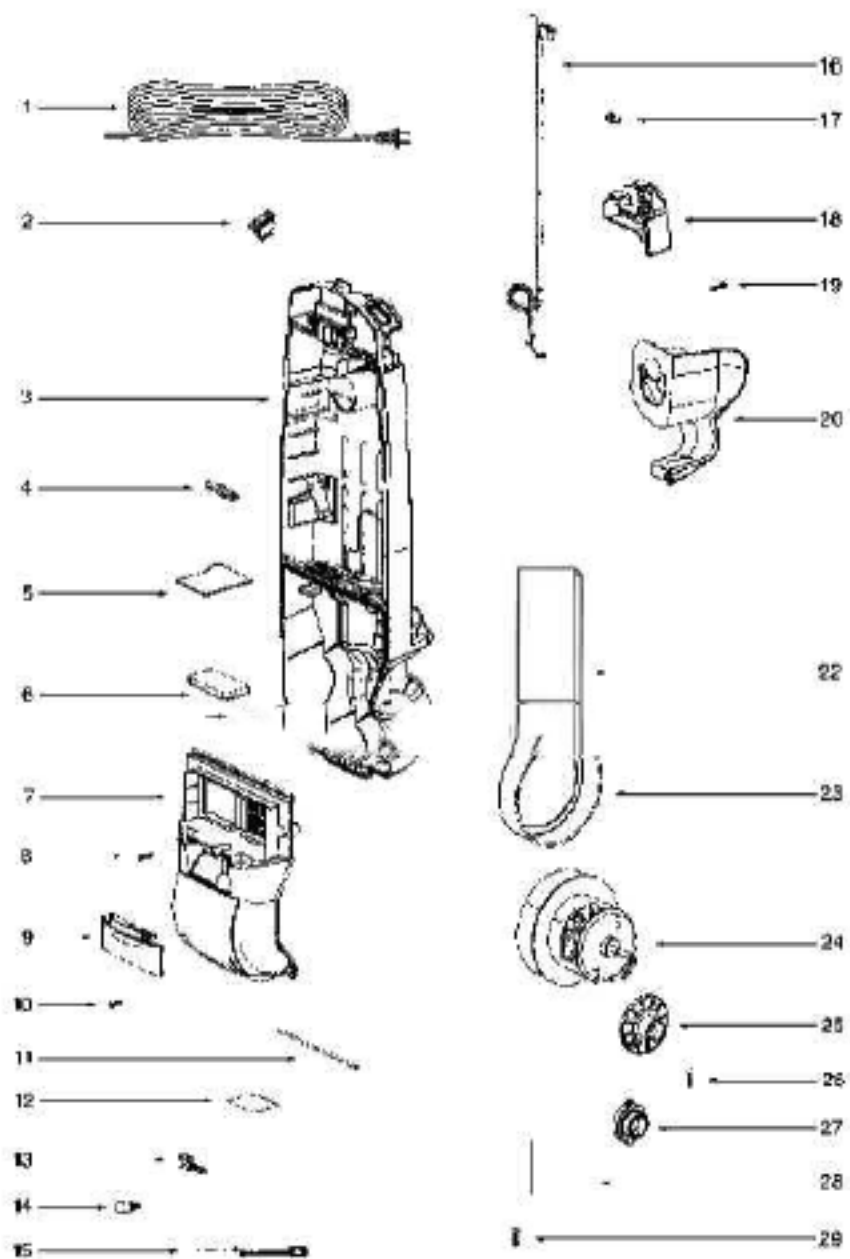

1	39585-21		
2	39455-1	SWITCH - ROCKER	
3	73547	REAR HOUSING ASSY	
4	73117-355N	CLIP - FILTER	
5	73225	SHIELD - WIRING	
6	72469	FILTER	
7	62074-2	MOTOR COVER - PACKAGED	
9	72468-313N	LENS	
10	54669-2	SCREW PACKAGE	
11	72522-1	GASKET - MOTOR COVER	
13	388288-5	HEADLIGHT ASSEMBLY	
14	57940-2	LAMP - HEADLIGHT	
15	61663	THERMOSTAT & TERMINAL ASS	
16	73001	CORD & TERMINAL ASSY	
17	60192-1	WIRE SPLICE 5	
18	72456-355N	COVER - SWITCH	
19	53238-27	SCREW PACKAGE	
20	72463-355N	HOSE HOLDER - LOWER	
22	61828		
23	72476-119N	GASKET - MOTOR CAN	
24	62075-1	MOTOR ASSEMBLY - CTND	
25	72434-119N	MOTOR ADJUSTMENT RING	
26	72650-119N	BUSHING - MOTOR	
27	62082	SCREW PACKAGE	
28	73526	SHIELD - MOTOR	
12	73007		
29	61803-3	SCREW PACKAGE	
30	72443	THERMOSTAT CLIP