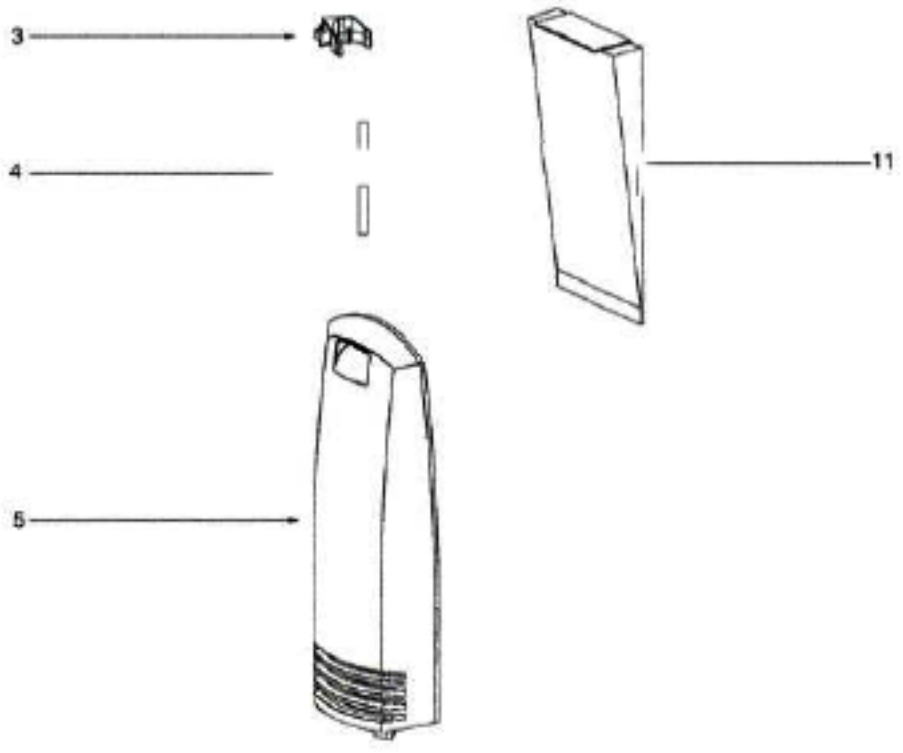

----- Manual continues below part list -----

Available Replacement Parts for Eureka 2903A

e-39266	BELT OEM EUREKA EXTENED LIFE 1 PACK
E-61850	FILTER HEPA FOR EUREKA 1 PACK
E-71492	WAND, NESTING W/CREVICE TOOL
e-60990-2	BRUSH
E-60844-5	BRUSH ROLL, 12 INCH UPRIGHT