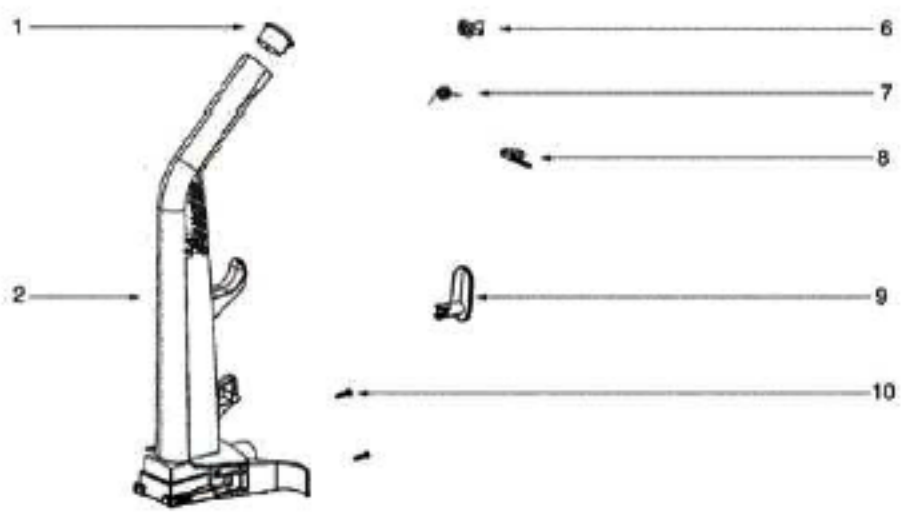

----- Manual continues below part list -----

Available Replacement Parts for Eureka 2903A

e-39266	BELT OEM EUREKA EXTENED LIFE 1 PACK
E-61850	FILTER HEPA FOR EUREKA 1 PACK
E-71492	WAND, NESTING W/CREVICE TOOL
e-60990-2	BRUSH
E-60844-5	BRUSH ROLL, 12 INCH UPRIGHT

1	72472-355N	KNOB - HEIGHT ADJUSTMENT	
2	73114	FELT - BASE	
3	62072-1	BASE ASSEMBLY - PACKAGED	Includes items 1,2,4,5,6,7,9,12,13,16,17,18 & 19
4	54943	SPRING PACKAGE	Pkg. of 10
5	72521-119N	WHEEL CARRIAGE	
6	71478	AXLE - FRONT	
7	39173-119N	WHEEL - FRONT	
8	61120A	BELT PKG ASSY-STYLE U EXT	Pkg. of 2
9	38063	GUARD - BELT	
10	54669-2	SCREW PACKAGE	Pkg. of 10
11	62073-5	HOOD ASSEMBLY - PACKAGED	
12	71574	SPRING - HANDLE RELEASE	
13	72473-355N	HANDLE RELEASE	
14	53238-27	SCREW PACKAGE	Pkg. of 10
15	71487	CLAMP - MOTOR	
16	54432-1	PACKAGE - RETAINING RING	Pkg. of 10
17	72117-119N	WHEEL - REAR	
18	72113-1	BUSHING - AXLE	
19	38590A	AXLE - REAR	
20	73289	BELT CAP ASSEMBLY	Includes item 21
21	73114	FELT - BASE	
22	60251-3	12" DISTURBULATOR ASSY -	
23	72474-355N	FURNITURE GUARD	
24	73435		