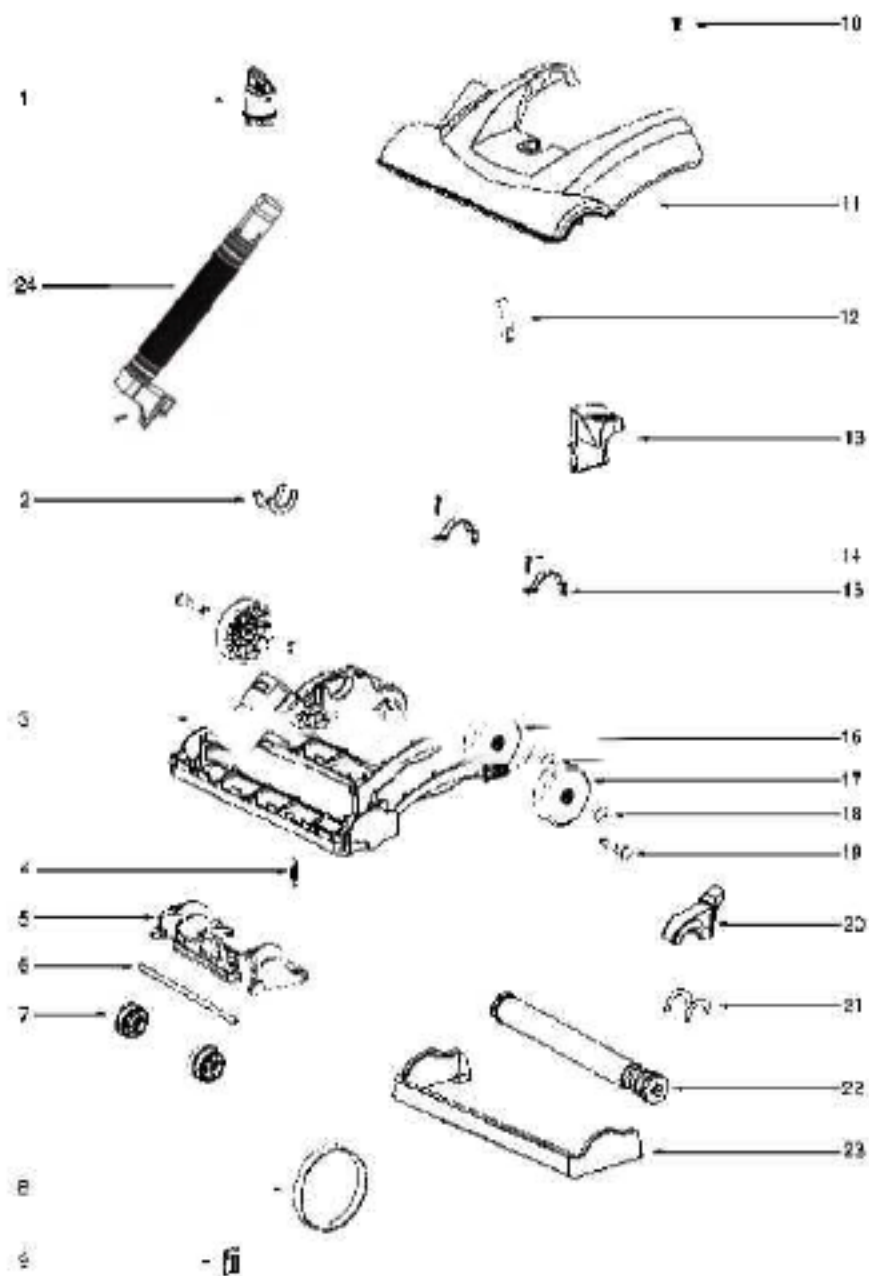

----- Manual continues below part list -----

Available Replacement Parts for Eureka 2903A

e-39266	BELT OEM EUREKA EXTENED LIFE 1 PACK
E-61850	FILTER HEPA FOR EUREKA 1 PACK
E-71492	WAND, NESTING W/CREVICE TOOL
e-60990-2	BRUSH
E-60844-5	BRUSH ROLL, 12 INCH UPRIGHT

1	72221-355N	CAP - HANDLE		
2	73448	UPPER HANDLE ASSEMBLY (DU		
3	72658-355N	CLIP - WAND		
4	73002-1	GASKET		
5	62076-9	BAG CVR & GRPHCS ASSY - P		
6	72539-355N	BRACKET - BAG-IN-PLACE		
7	72455	SPRING - BAG-IN-PLACE		
8	72454-355N	LEVER - BAG-IN-PLACE		
9	70864A-355N	HOOK - CORD		
10	53238-46	SCREW PACKAGE		
11	61515A	PAPER BAG PACKAGE - STYLE		

1	72472-355N	KNOB - HEIGHT ADJUSTMENT	
2	73114	FELT - BASE	
3	62072-1	BASE ASSEMBLY - PACKAGED	Includes items 1,2,4,5,6,7,9,12,13,16,17,18 & 19
4	54943	SPRING PACKAGE	Pkg. of 10
5	72521-119N	WHEEL CARRIAGE	
6	71478	AXLE - FRONT	
7	39173-119N	WHEEL - FRONT	
8	61120A	BELT PKG ASSY-STYLE U EXT	Pkg. of 2
9	38063	GUARD - BELT	
10	54669-2	SCREW PACKAGE	Pkg. of 10
11	62073-5	HOOD ASSEMBLY - PACKAGED	
12	71574	SPRING - HANDLE RELEASE	
13	72473-355N	HANDLE RELEASE	
14	53238-27	SCREW PACKAGE	Pkg. of 10
15	71487	CLAMP - MOTOR	
16	54432-1	PACKAGE - RETAINING RING	Pkg. of 10
17	72117-119N	WHEEL - REAR	
18	72113-1	BUSHING - AXLE	
19	38590A	AXLE - REAR	
20	73289	BELT CAP ASSEMBLY	Includes item 21
21	73114	FELT - BASE	
22	60251-3	12" DISTURBULATOR ASSY -	
23	72474-355N	FURNITURE GUARD	
24	73435		