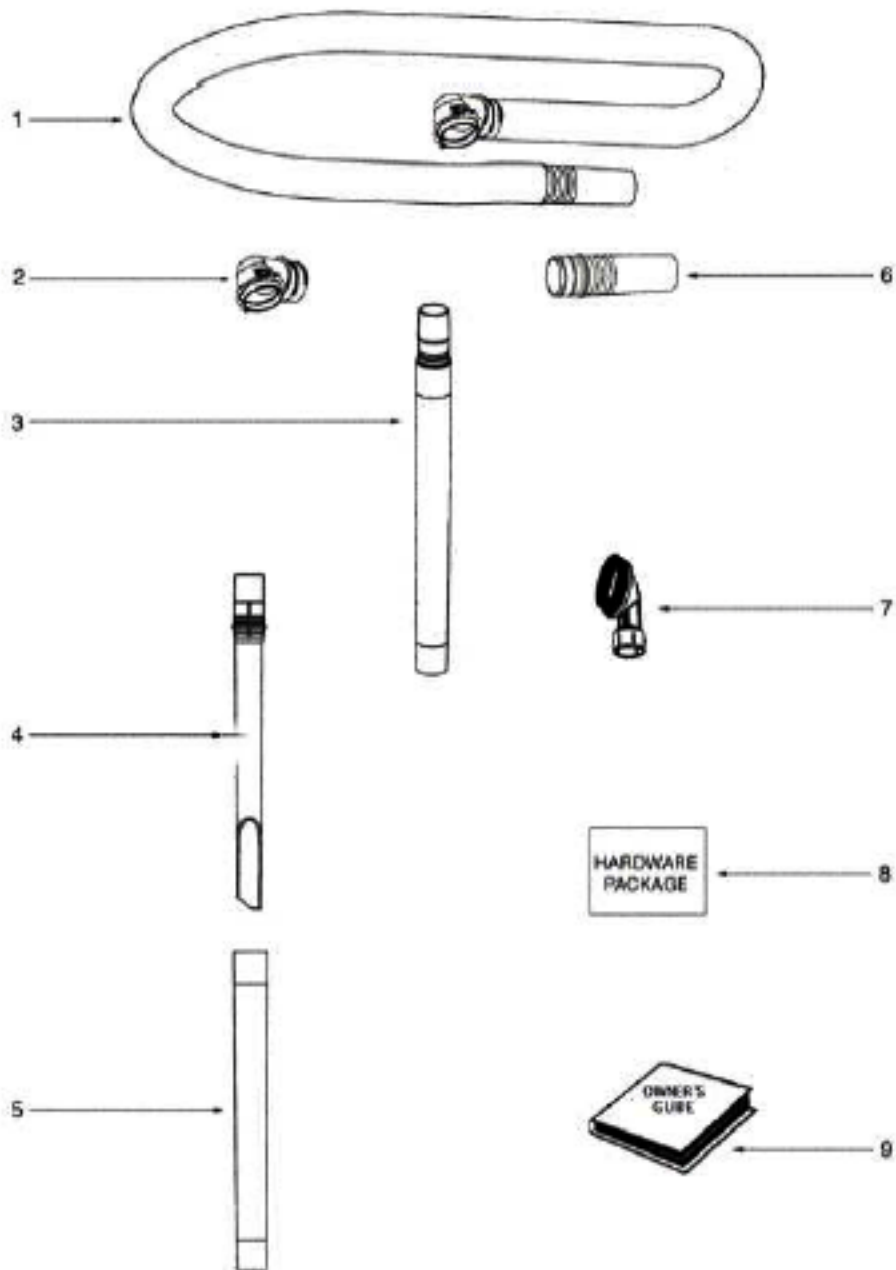

1	61885-10	HOSE ASSEMBLY - CARTONED		
2	72459-313N	ADAPTER - HOSE		
3	71492A	NESTING WAND ASSEMBLY		
4	71956A-355N	WAND - CREVICE		
5	71973-119N	WAND - OUTER		
6	28472A-355N	COUPLING - HOSE		
7	60990-3	COMBINATION BRSH BRSTLD-C		
8	73012	PACKAGE - HARDWARE		
9	73285