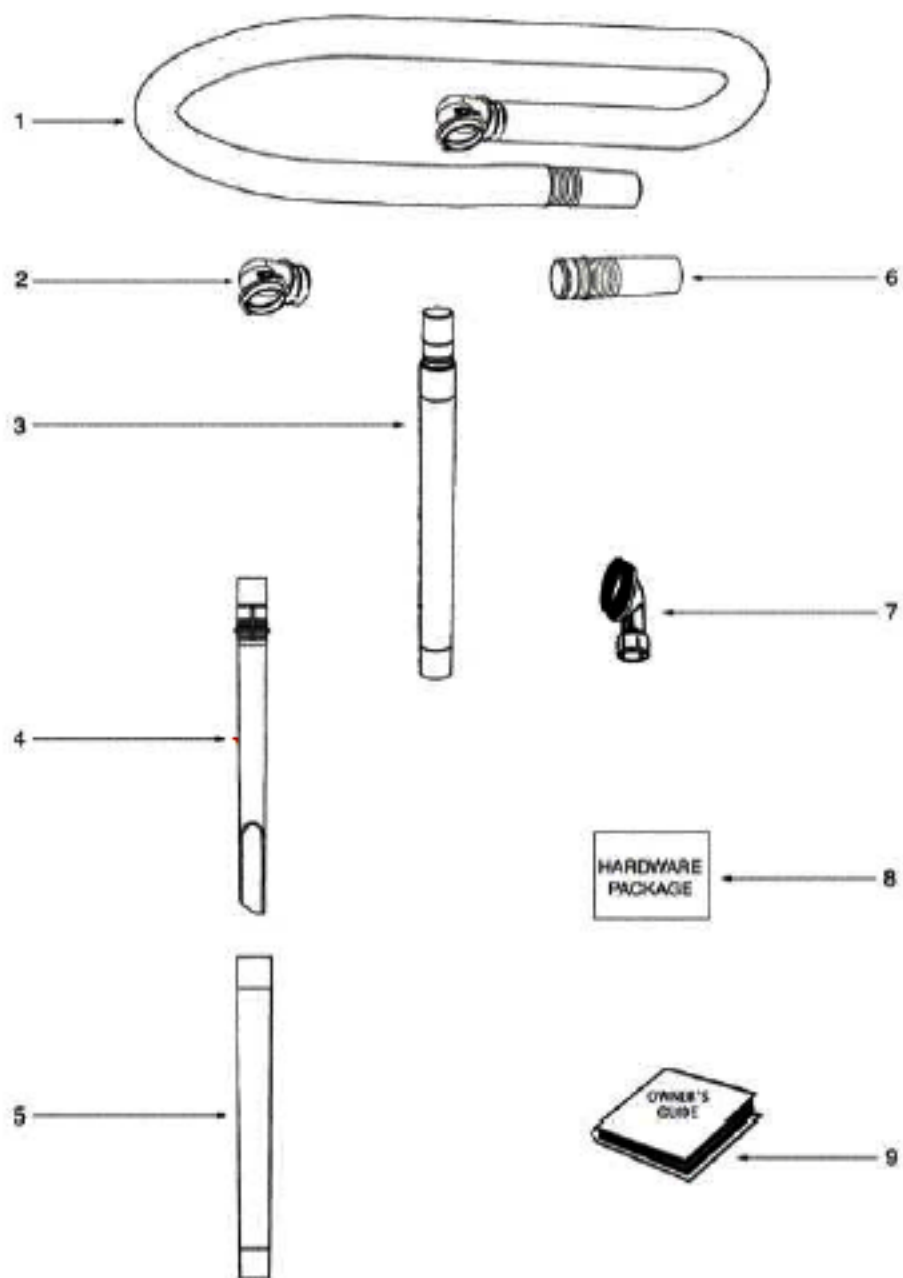

Attachments - 2904AZ

Ref #	Part	Description	Comments	Qty
1	61865-10	HOSE ASSEMBLY - CARTONED		
2	72459-313N	ADAPTER - HOSE		
3	71492A	NESTING WAND ASSEMBLY		
4	71956A-355N	WAND - CREVICE		
5	71973-119N	WAND - OUTER		
6	28472A-355N	COUPLING - HOSE		
7	60990-3	COMBINATION BRSH BRSTLD-C		
8	73012	PACKAGE - HARDWARE		
9	73286			
10	28612A-7	TURBO NOZZLE ASSY	Not illustrated.