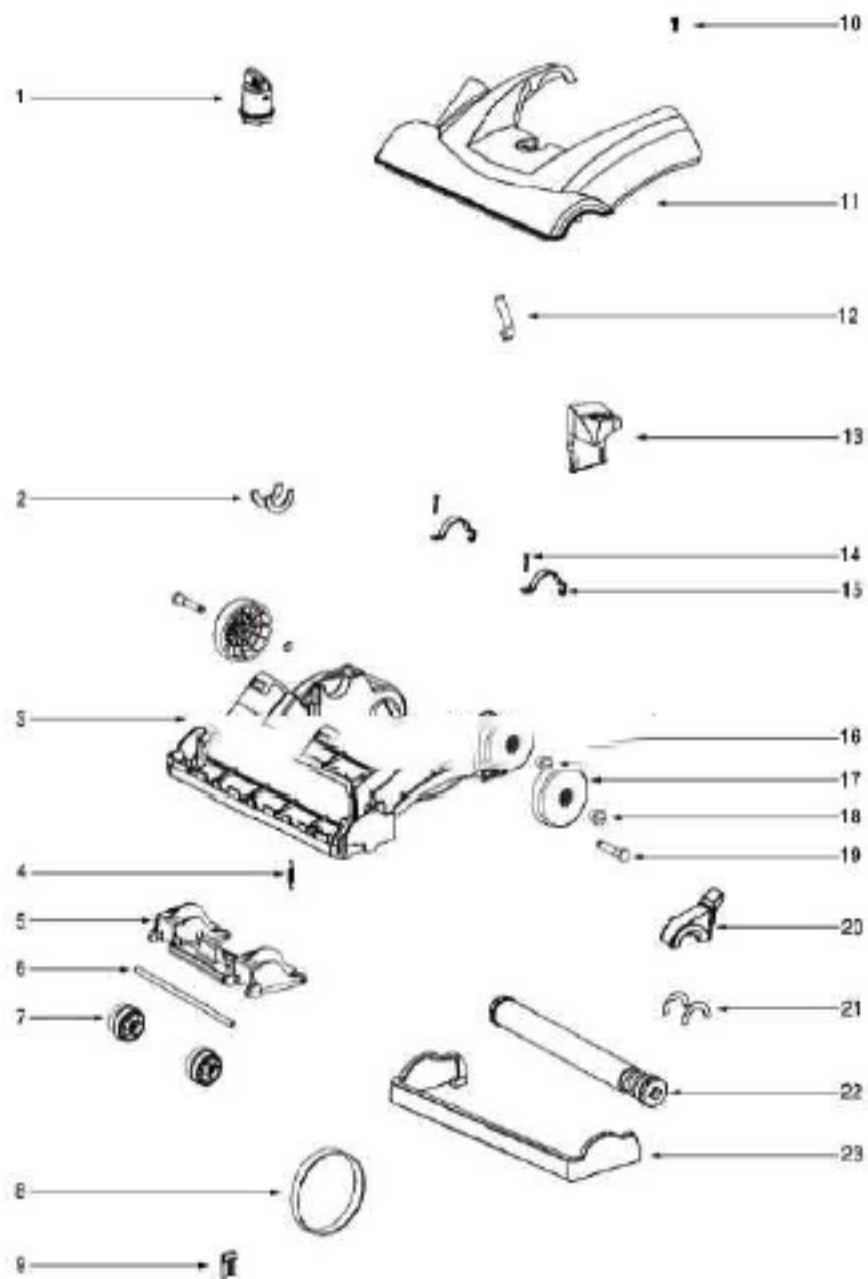

## Handle - 2904AZ

Ref #	Part	Description	Comments	Qty
1	72221-355N	CAP - HANDLE		
2	75267-1	HANDLE ASSY W/DRILLED HOL		
3	72658-355N	CLIP - WAND		
4	73002-1	GASKET		
5	62076-10	BAG CVR & GRPHCS ASSY - P		
6	72539-355N	BRACKET - BAG-IN-PLACE		
7	72455	SPRING - BAG-IN-PLACE		
8	72454-355N	LEVER - BAG-IN-PLACE		
9	70864A-355N	HOOK - CORD		
10	53238-46	SCREW PACKAGE		
11	61515A	PAPER BAG PACKAGE - STYLE		

## Main Body - 2904AZ

Ref #	Part	Description	Comments	Qty
1	39585-9	SUPPLY CORD & TERMINAL ASS		
2	39455-1	SWITCH - ROCKER		
3	73547	REAR HOUSING ASSEMBLY		
4	73117-355N	CLIP - FILTER		
5	73225	SHIELD - WIRING		
6	72489	FILTER		
7	62074-2	MOTOR COVER - PACKAGED		
9	72468-313N	LENS		
10	54669-2	SCREW PACKAGE		
11	72522-1	GASKET - MOTOR COVER		
13	388288-5	HEADLIGHT ASSEMBLY		
14	57940-2	This part is obsolete and there is no substitute available.		
15	61663	THERMOSTAT & TERMINAL ASS		
16	73001	CORD & TERMINAL ASSY		
17	60192-1	WIRE SPLICE 5		
18	72456-355N	COVER - SWITCH		
19	53238-27	SCREW PACKAGE		
20	72463-355N	HOSE HOLDER - LOWER		
21	72636-355N	HOOK - HOSE		
22	61850	HEPA FILTER PKG - STYLE H		
23	72476-119N	GASKET - MOTOR CAN		
24	62075-1	MOTOR ASSEMBLY - CTND		
25	72434-119N	MOTOR ADJUSTMENT RING		
26	72650-119N	BUSHING - MOTOR		
27	62082	SCREW PACKAGE		
28	73526	SHIELD - MOTOR		
	61630	HANDLE RELEASE PEDAL	Not illustrated.	
	51108A-10	RIVET PACKAGE		
	53200	AXLE BEARINGS - PACKAGE 1		
	53238-1	SCREW PACKAGE		