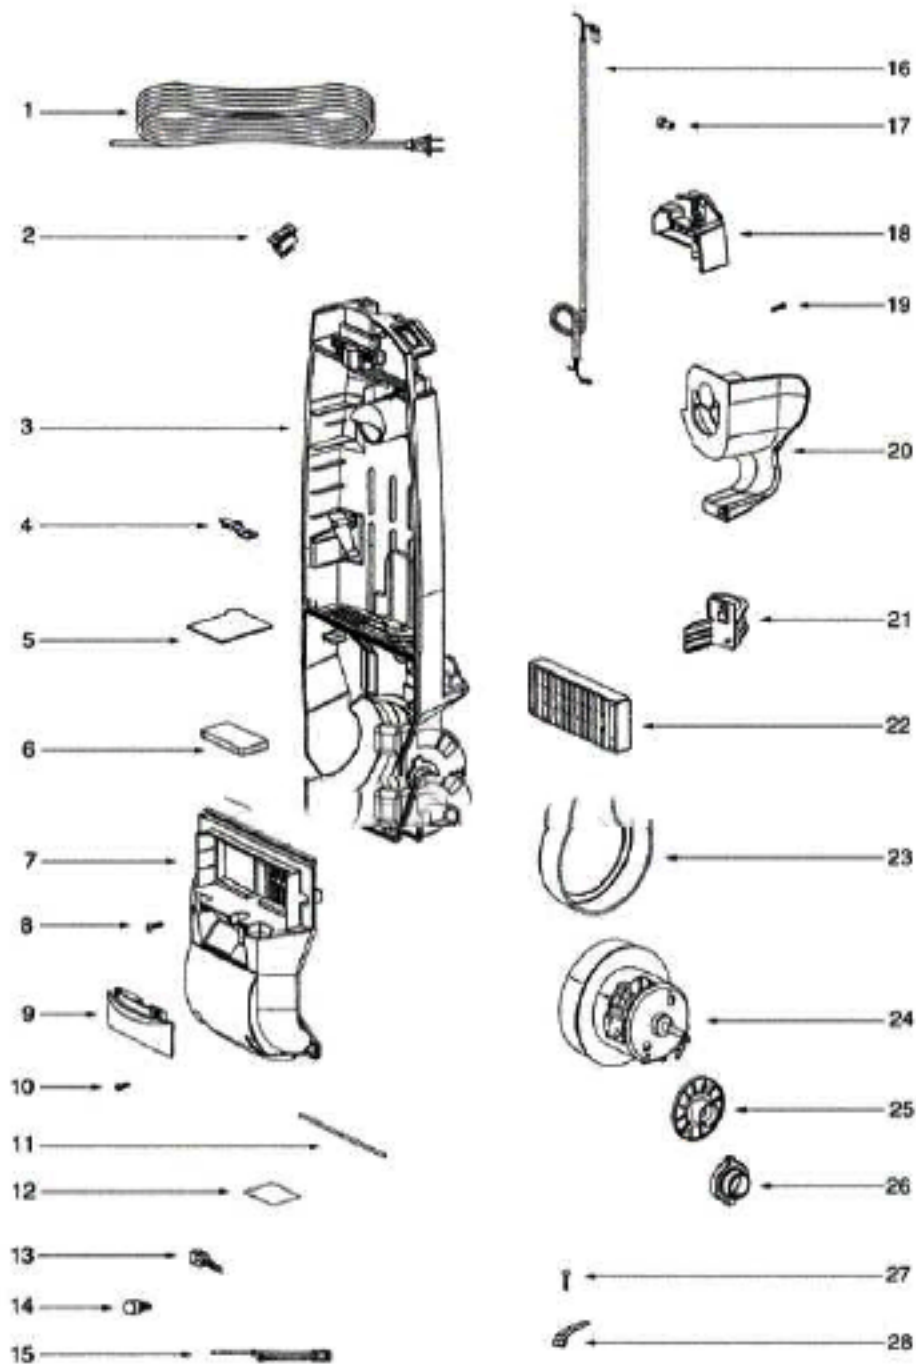

## Handle - 2904AZ

Ref #	Part	Description	Comments	Qty
1	72221-355N	CAP - HANDLE		
2	75267-1	HANDLE ASSY W/DRILLED HOL		
3	72658-355N	CLIP - WAND		
4	73002-1	GASKET		
5	62076-10	BAG CVR & GRPHCS ASSY - P		
6	72539-355N	BRACKET - BAG-IN-PLACE		
7	72455	SPRING - BAG-IN-PLACE		
8	72454-355N	LEVER - BAG-IN-PLACE		
9	70864A-355N	HOOK - CORD		
10	53238-46	SCREW PACKAGE		
11	61515A	PAPER BAG PACKAGE - STYLE		

## Main Body - 2904AZ

Ref #	Part	Description	Comments	Qty
1	39585-9	SUPPLY CORD & TERMINAL ASS		
2	39455-1	SWITCH - ROCKER		
3	73547	REAR HOUSING ASSEMBLY		
4	73117-355N	CLIP - FILTER		
5	73225	SHIELD - WIRING		
6	72489	FILTER		
7	62074-2	MOTOR COVER - PACKAGED		
9	72468-313N	LENS		
10	54669-2	SCREW PACKAGE		
11	72522-1	GASKET - MOTOR COVER		
13	388288-5	HEADLIGHT ASSEMBLY		
14	57940-2	This part is obsolete and there is no substitute available.		
15	61663	THERMOSTAT & TERMINAL ASS		
16	73001	CORD & TERMINAL ASSY		
17	60192-1	WIRE SPLICE 5		
18	72456-355N	COVER - SWITCH		
19	53238-27	SCREW PACKAGE		
20	72463-355N	HOSE HOLDER - LOWER		
21	72636-355N	HOOK - HOSE		
22	61850	HEPA FILTER PKG - STYLE H		
23	72476-119N	GASKET - MOTOR CAN		
24	62075-1	MOTOR ASSEMBLY - CTND		
25	72434-119N	MOTOR ADJUSTMENT RING		
26	72650-119N	BUSHING - MOTOR		
27	62082	SCREW PACKAGE		
28	73526	SHIELD - MOTOR		
	61630	HANDLE RELEASE PEDAL	Not illustrated.	
	51108A-10	RIVET PACKAGE		
	53200	AXLE BEARINGS - PACKAGE 1		
	53238-1	SCREW PACKAGE		