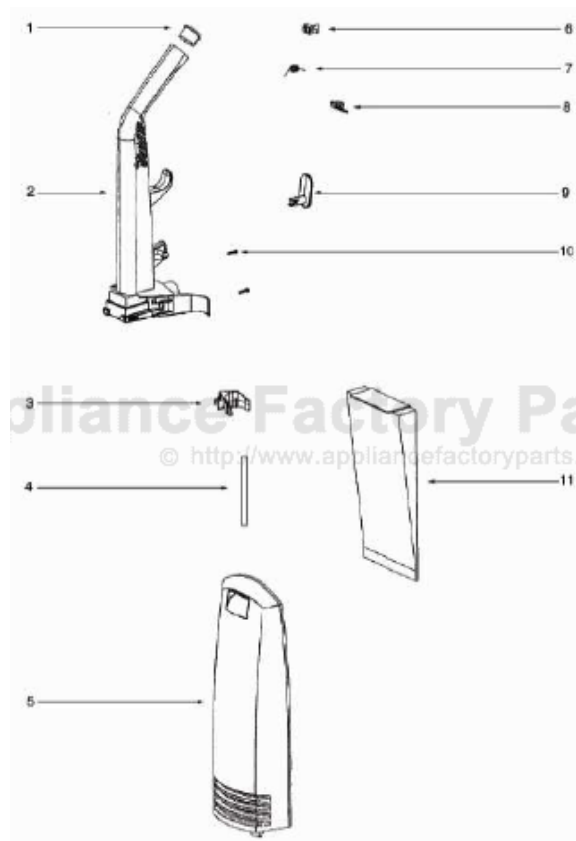

[Find Your Eureka Vacuum Cleaner Parts - Select From 855 Models](#)

----- Manual continues below part list -----