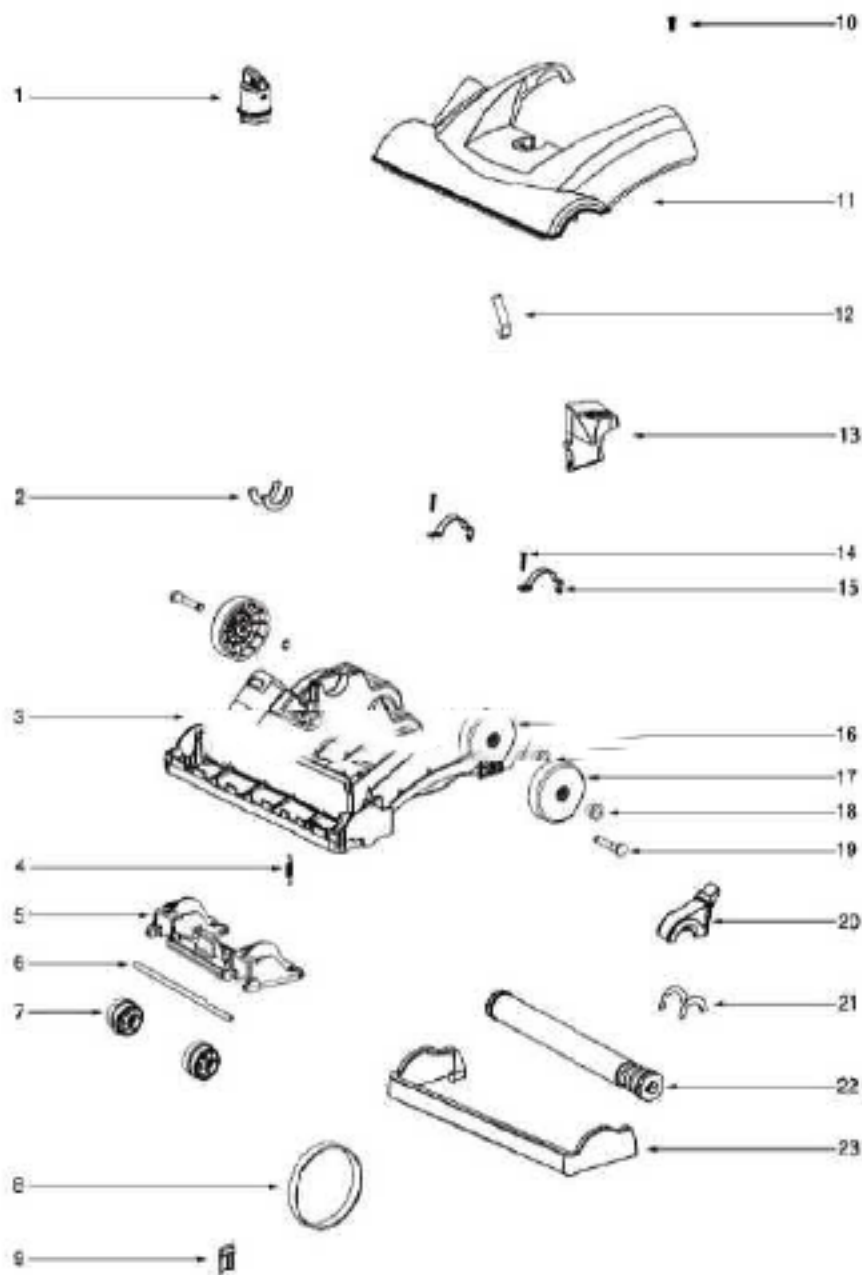

This Owner's Manual is provided and hosted by [Appliance Factory Parts](http://www.appliancefactoryparts.com).

Eureka 2920A Owner's Manual

[Shop genuine replacement parts for Eureka 2920A](#)

[Find Your Eureka Vacuum Cleaner Parts - Select From 855 Models](#)

----- Manual continues below part list -----

Available Replacement Parts for Eureka 2920A

e-39266	BELT OEM EUREKA EXTENED LIFE 1 PACK
E-61850	FILTER HEPA FOR EUREKA 1 PACK
E-71492	WAND, NESTING W/CREVICE TOOL
e-60990-2	BRUSH
E-60844-5	BRUSH ROLL, 12 INCH UPRIGHT

Ref#	Part	Description	Comments	Qty
1	72221-355N	CAP - HANDLE		
2	73291	UPPER HANDLE ASSEMBLY	Includes items 1 & 9	
3	72658-355N	CLIP - WAND		
4	73002-1	GASKET		
5	62076-4	BAG CVR & GRPHCS ASSY - P		
6	72539-355N	BRACKET - BAG-IN-PLACE		
7	72455	SPRING - BAG-IN-PLACE		
8	72454-355N	LEVER - BAG-IN-PLACE		
9	39977-355N	HOOK - CORD		
10	53238-46	SCREW PACKAGE	Pkg. of 10	
11	61515A	PAPER BAG PACKAGE - STYLE	Pkg. of 3	

Ref#	Part	Description	Comments	Qty
1	72472-355N	KNOB - HEIGHT ADJUSTMENT		
2	73114	FELT - BASE		
3	62090-1	BASE ASSEMBLY - PACKAGED	Includes items 1,2,4,5,6,7,9,12,13,16,17,18 & 19	
4	54943	SPRING PACKAGE		
5	72521-119N	WHEEL CARRIAGE		
6	71478	AXLE - FRONT		
7	39173A-119N	WHEEL - FRONT		
8	61120A	BELT PKG ASSY-STYLE U EXT	Pkg. of 2	
9	38063	GUARD - BELT		
10	54669-2	SCREW PACKAGE	Pkg. of 10	
11	62091-3	HOOD ASSEMBLY - PACKAGED		
12	71574	SPRING - HANDLE RELEASE		
13	72473-355N	HANDLE RELEASE		
14	53238-27	SCREW PACKAGE	Pkg. of 10	
15	71487	CLAMP - MOTOR		
16	54432-2	PACKAGE - RETAINING RING	Pkg. of 10	
17	72117-119N	WHEEL - REAR		
18	73432	BUSHING - AXLE		
19	38590A	AXLE - REAR		
20	73289	BELT CAP ASSEMBLY	Includes item 21	
21	73114	FELT - BASE		
22	62228-3	BRUSHROLL ASSEMBLY - CART		
23	73150-355N	FURNITURE GUARD		