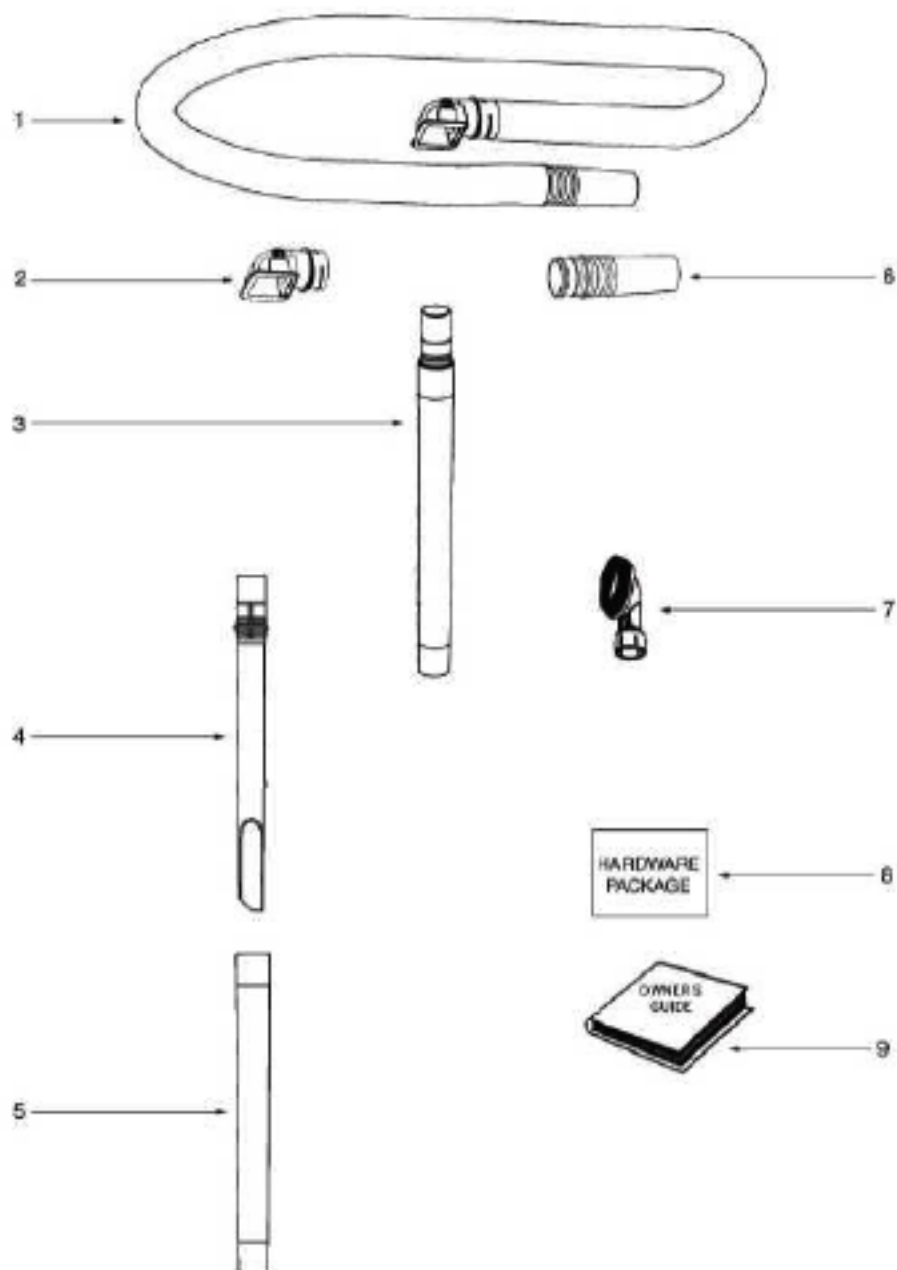

Ref#	Part	Description	Comments	Qty
1	62071-1	HOSE ASSY	Includes items 2 & 6	
2	72459-313N	ADAPTER - HOSE		
3	71492A	NESTING WAND ASSEMBLY	Includes items 4 & 5	
4	71956A-355N	WAND - CHEVICE		
5	71973-119N	WAND - OUTER		
6	28472A-355N	COUPLING - HOSE		
7	60990-2	COMBINATION BRSH BRSTLD-C		
8	73012	PACKAGE - HARDWARE		
9	73286