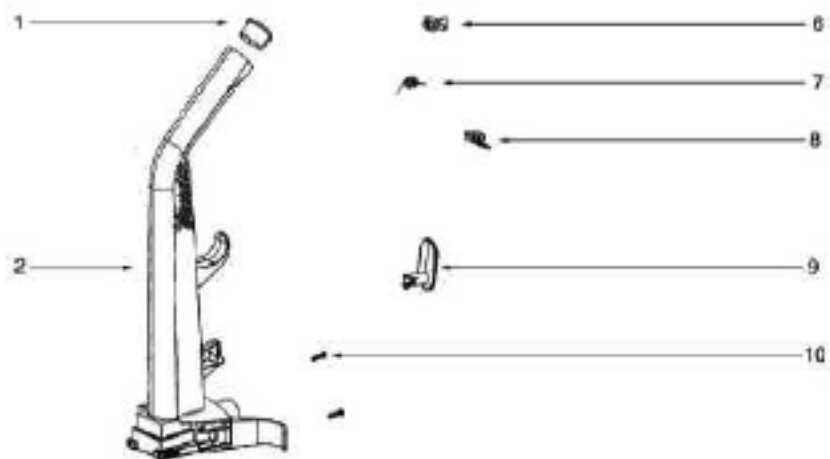

----- Manual continues below part list -----

Available Replacement Parts for Eureka 2920A

e-39266	BELT OEM EUREKA EXTENED LIFE 1 PACK
E-61850	FILTER HEPA FOR EUREKA 1 PACK
E-71492	WAND, NESTING W/CREVICE TOOL
e-60990-2	BRUSH
E-60844-5	BRUSH ROLL, 12 INCH UPRIGHT

Ref#	Part	Description	Comments	Qty
1	72221-355N	CAP - HANDLE		
2	73291	UPPER HANDLE ASSEMBLY	Includes items 1 & 9	
3	72658-355N	CLIP - WAND		
4	73002-1	GASKET		
5	62076-4	BAG CVR & GRPHCS ASSY - P		
6	72539-355N	BRACKET - BAG-IN-PLACE		
7	72455	SPRING - BAG-IN-PLACE		
8	72454-355N	LEVER - BAG-IN-PLACE		
9	39977-355N	HOOK - CORD		
10	53238-46	SCREW PACKAGE	Pkg. of 10	
11	61515A	PAPER BAG PACKAGE - STYLE	Pkg. of 3	

Ref#	Part	Description	Comments	Qty
1	72472-355N	KNOB - HEIGHT ADJUSTMENT		
2	73114	FELT - BASE		
3	62090-1	BASE ASSEMBLY - PACKAGED	Includes items 1,2,4,5,6,7,9,12,13,16,17,18 & 19	
4	54943	SPRING PACKAGE		
5	72521-119N	WHEEL CARRIAGE		
6	71478	AXLE - FRONT		
7	39173A-119N	WHEEL - FRONT		
8	61120A	BELT PKG ASSY-STYLE U EXT	Pkg. of 2	
9	38063	GUARD - BELT		
10	54669-2	SCREW PACKAGE	Pkg. of 10	
11	62091-3	HOOD ASSEMBLY - PACKAGED		
12	71574	SPRING - HANDLE RELEASE		
13	72473-355N	HANDLE RELEASE		
14	53238-27	SCREW PACKAGE	Pkg. of 10	
15	71487	CLAMP - MOTOR		
16	54432-2	PACKAGE - RETAINING RING	Pkg. of 10	
17	72117-119N	WHEEL - REAR		
18	73432	BUSHING - AXLE		
19	38590A	AXLE - REAR		
20	73289	BELT CAP ASSEMBLY	Includes item 21	
21	73114	FELT - BASE		
22	62228-3	BRUSHROLL ASSEMBLY - CART		
23	73150-355N	FURNITURE GUARD		