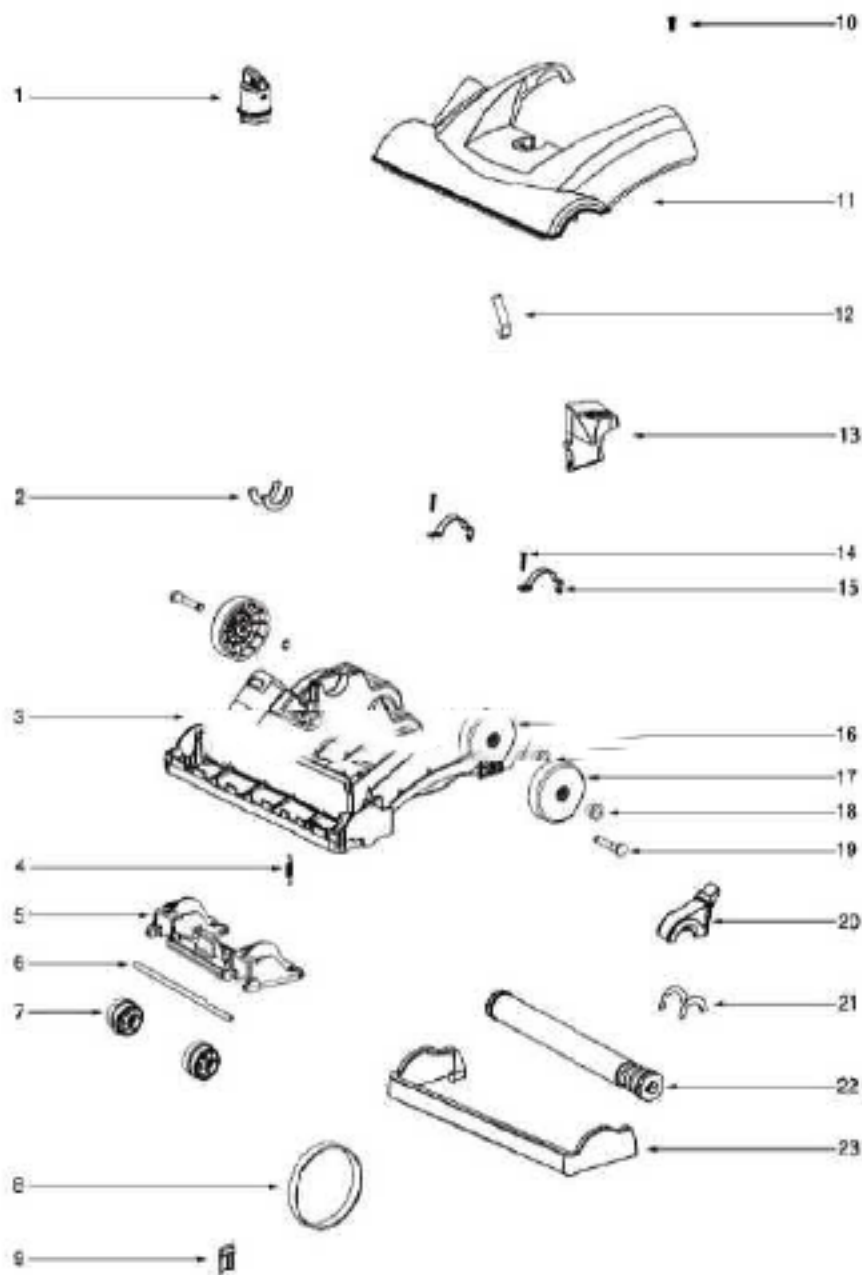

Ref#	Part	Description	Comments	Qty
1	72221-355N	CAP - HANDLE		
2	73291	UPPER HANDLE ASSEMBLY	Includes items 1 & 9	
3	72658-355N	CLIP - WAND		
4	73002-1	GASKET		
5	62076-4	BAG CVR & GRPHCS ASSY - P		
6	72539-355N	BRACKET - BAG-IN-PLACE		
7	72455	SPRING - BAG-IN-PLACE		
8	72454-355N	LEVER - BAG-IN-PLACE		
9	39977-355N	HOOK - CORD		
10	53238-46	SCREW PACKAGE	Pkg. of 10	
11	61515A	PAPER BAG PACKAGE - STYLE	Pkg. of 3	

Ref#	Part	Description	Comments	Qty
1	72472-355N	KNOB - HEIGHT ADJUSTMENT		
2	73114	FELT - BASE		
3	62090-1	BASE ASSEMBLY - PACKAGED	Includes items 1,2,4,5,6,7,9,12,13,16,17,18 & 19	
4	54943	SPRING PACKAGE		
5	72521-119N	WHEEL CARRIAGE		
6	71478	AXLE - FRONT		
7	39173A-119N	WHEEL - FRONT		
8	61120A	BELT PKG ASSY-STYLE U EXT	Pkg. of 2	
9	38063	GUARD - BELT		
10	54669-2	SCREW PACKAGE	Pkg. of 10	
11	62091-3	HOOD ASSEMBLY - PACKAGED		
12	71574	SPRING - HANDLE RELEASE		
13	72473-355N	HANDLE RELEASE		
14	53238-27	SCREW PACKAGE	Pkg. of 10	
15	71487	CLAMP - MOTOR		
16	54432-2	PACKAGE - RETAINING RING	Pkg. of 10	
17	72117-119N	WHEEL - REAR		
18	73432	BUSHING - AXLE		
19	38590A	AXLE - REAR		
20	73289	BELT CAP ASSEMBLY	Includes item 21	
21	73114	FELT - BASE		
22	62228-3	BRUSHROLL ASSEMBLY - CART		
23	73150-355N	FURNITURE GUARD		