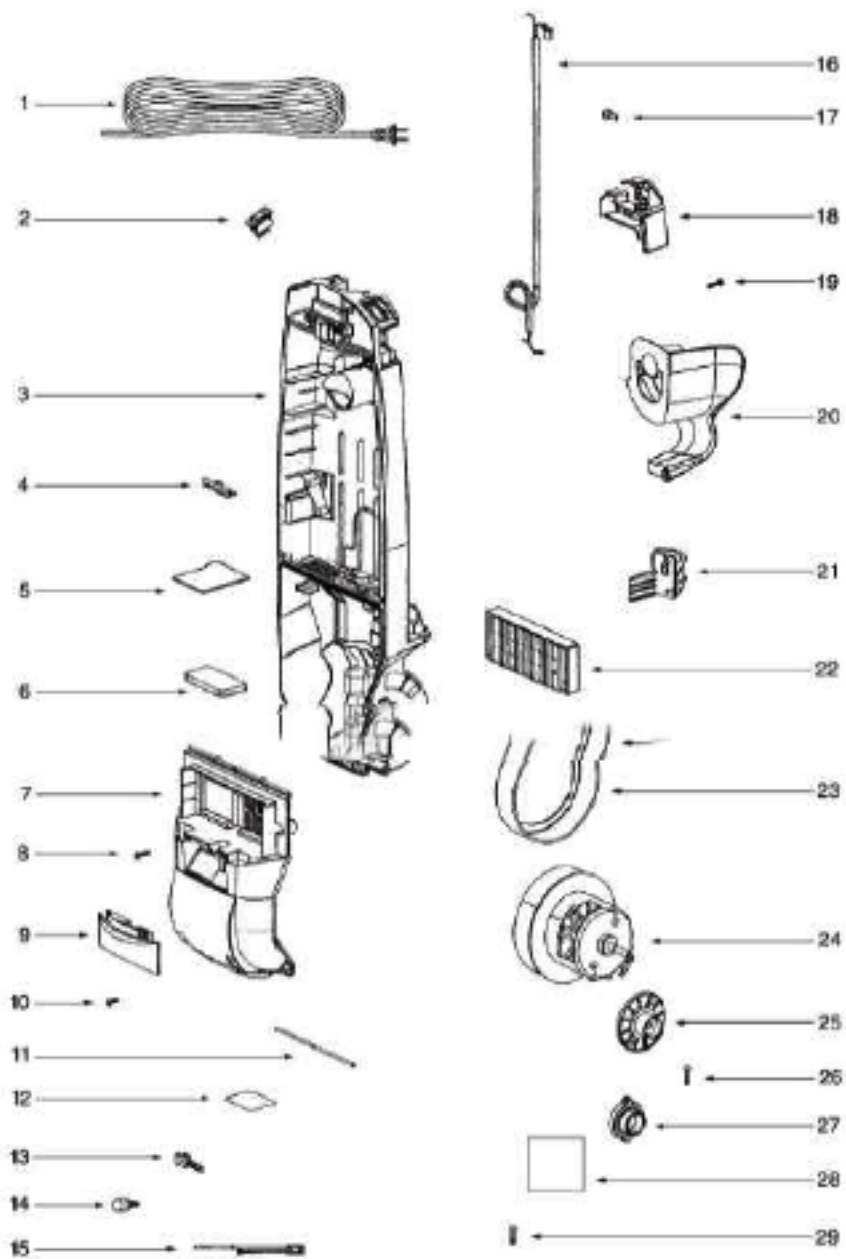

----- Manual continues below part list -----

Available Replacement Parts for Eureka 2920A

e-39266	BELT OEM EUREKA EXTENED LIFE 1 PACK
E-61850	FILTER HEPA FOR EUREKA 1 PACK
E-71492	WAND, NESTING W/CREVICE TOOL
e-60990-2	BRUSH
E-60844-5	BRUSH ROLL, 12 INCH UPRIGHT

Ref#	Part	Description	Comments	Qty
1	72221-355N	CAP - HANDLE		
2	73291	UPPER HANDLE ASSEMBLY	Includes items 1 & 9	
3	72658-355N	CLIP - WAND		
4	73002-1	GASKET		
5	62076-4	BAG CVR & GRPHCS ASSY - P		
6	72539-355N	BRACKET - BAG-IN-PLACE		
7	72455	SPRING - BAG-IN-PLACE		
8	72454-355N	LEVER - BAG-IN-PLACE		
9	39977-355N	HOOK - CORD		
10	53238-46	SCREW PACKAGE	Pkg. of 10	
11	61515A	PAPER BAG PACKAGE - STYLE	Pkg. of 3	

Ref#	Part	Description	Comments	Qty
1	72472-355N	KNOB - HEIGHT ADJUSTMENT		
2	73114	FELT - BASE		
3	62090-1	BASE ASSEMBLY - PACKAGED	Includes items 1,2,4,5,6,7,9,12,13,16,17,18 & 19	
4	54943	SPRING PACKAGE		
5	72521-119N	WHEEL CARRIAGE		
6	71478	AXLE - FRONT		
7	39173A-119N	WHEEL - FRONT		
8	61120A	BELT PKG ASSY-STYLE U EXT	Pkg. of 2	
9	38063	GUARD - BELT		
10	54669-2	SCREW PACKAGE	Pkg. of 10	
11	62091-3	HOOD ASSEMBLY - PACKAGED		
12	71574	SPRING - HANDLE RELEASE		
13	72473-355N	HANDLE RELEASE		
14	53238-27	SCREW PACKAGE	Pkg. of 10	
15	71487	CLAMP - MOTOR		
16	54432-2	PACKAGE - RETAINING RING	Pkg. of 10	
17	72117-119N	WHEEL - REAR		
18	73432	BUSHING - AXLE		
19	38590A	AXLE - REAR		
20	73289	BELT CAP ASSEMBLY	Includes item 21	
21	73114	FELT - BASE		
22	62228-3	BRUSHROLL ASSEMBLY - CART		
23	73150-355N	FURNITURE GUARD		