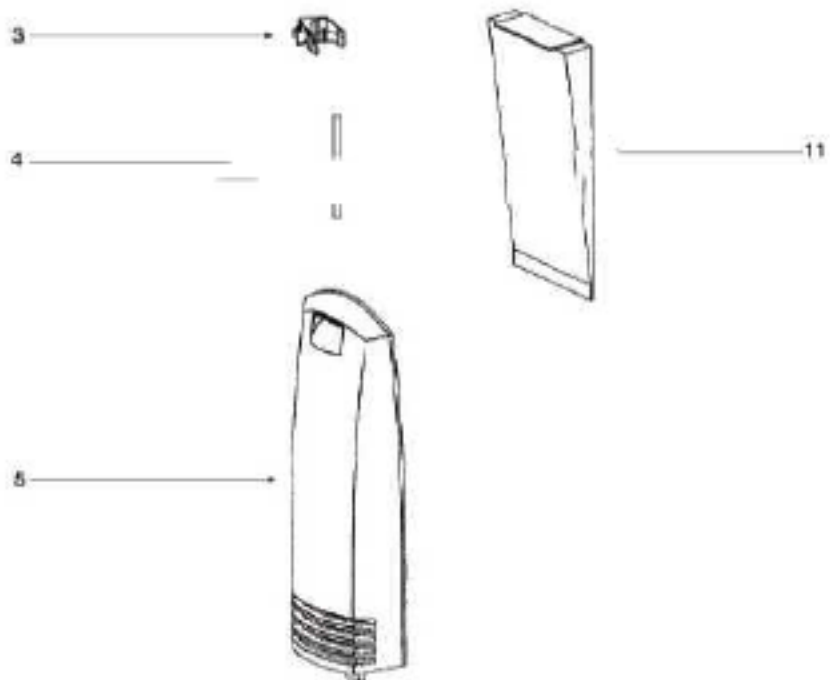

Ref#	Part	Description	Comments	Qty
1	72221-355N	CAP - HANDLE		
2	73291	UPPER HANDLE ASSEMBLY	Includes items 1 & 9	
3	72658-355N	CLIP - WAND		
4	73002-1	GASKET		
5	62076-4	BAG CVR & GRPHCS ASSY - P		
6	72539-355N	BRACKET - BAG-IN-PLACE		
7	72455	SPRING - BAG-IN-PLACE		
8	72454-355N	LEVER - BAG-IN-PLACE		
9	39977-355N	HOOK - CORD		
10	53238-46	SCREW PACKAGE	Pkg. of 10	
11	61515A	PAPER BAG PACKAGE - STYLE	Pkg. of 3