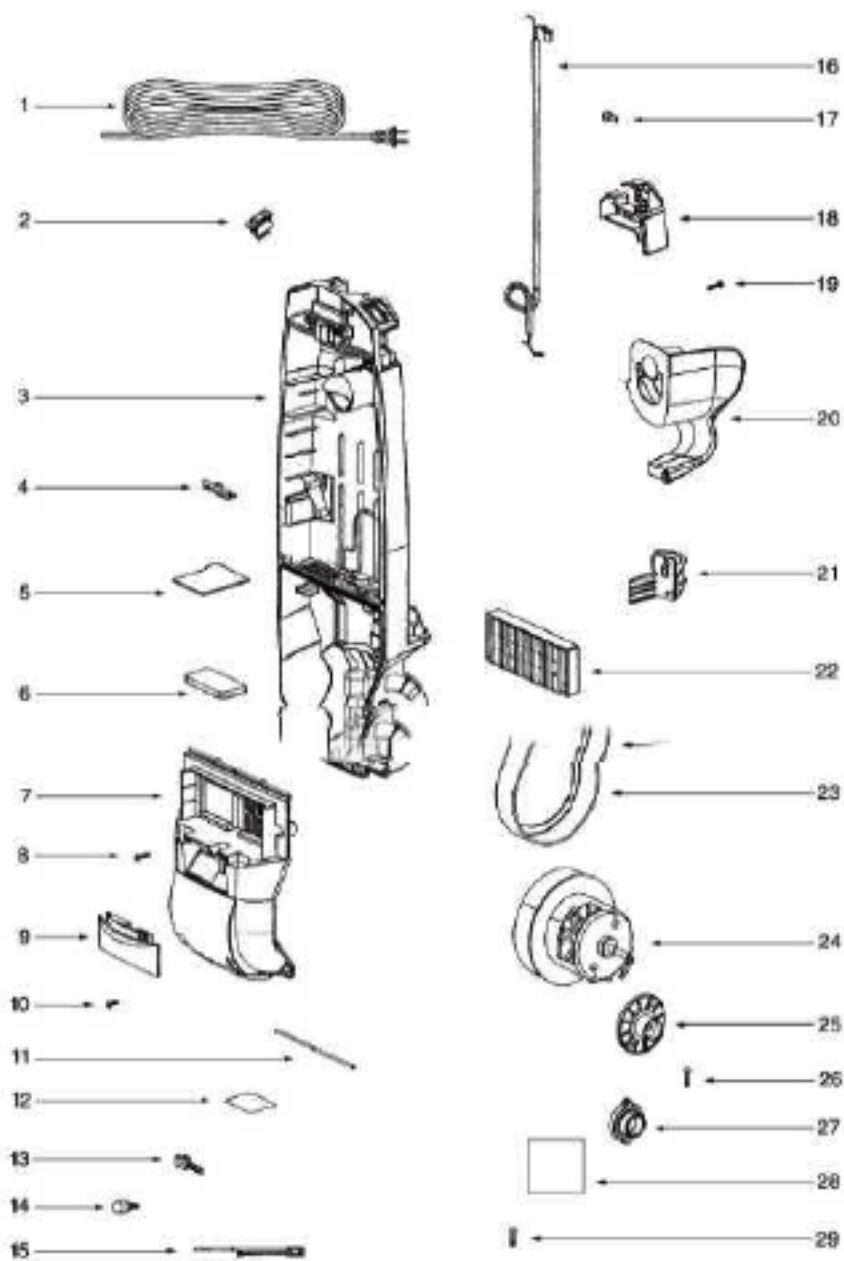

Ref#	Part	Description	Comments	Qty
1	72221-355N	CAP - HANDLE		
2	73291	UPPER HANDLE ASSEMBLY	Includes items 1 & 9	
3	72658-355N	CLIP - WAND		
4	73002-1	GASKET		
5	62076-4	BAG CVR & GRPHCS ASSY - P		
6	72539-355N	BRACKET - BAG-IN-PLACE		
7	72455	SPRING - BAG-IN-PLACE		
8	72454-355N	LEVER - BAG-IN-PLACE		
9	39977-355N	HOOK - CORD		
10	53238-46	SCREW PACKAGE	Pkg. of 10	
11	61515A	PAPER BAG PACKAGE - STYLE	Pkg. of 3	

Ref#	Part	Description	Comments	Qty
1	72472-355N	KNOB - HEIGHT ADJUSTMENT		
2	73114	FELT - BASE		
3	62090-1	BASE ASSEMBLY - PACKAGED	Includes items 1,2,4,5,6,7,9,12,13,16,17,18 & 19	
4	54943	SPRING PACKAGE		
5	72521-119N	WHEEL CARRIAGE		
6	71478	AXLE - FRONT		
7	39173A-119N	WHEEL - FRONT		
8	61120A	BELT PKG ASSY-STYLE U EXT	Pkg. of 2	
9	38063	GUARD - BELT		
10	54669-2	SCREW PACKAGE	Pkg. of 10	
11	62091-3	HOOD ASSEMBLY - PACKAGED		
12	71574	SPRING - HANDLE RELEASE		
13	72473-355N	HANDLE RELEASE		
14	53238-27	SCREW PACKAGE	Pkg. of 10	
15	71487	CLAMP - MOTOR		
16	54432-2	PACKAGE - RETAINING RING	Pkg. of 10	
17	72117-119N	WHEEL - REAR		
18	73432	BUSHING - AXLE		
19	38590A	AXLE - REAR		
20	73289	BELT CAP ASSEMBLY	Includes item 21	
21	73114	FELT - BASE		
22	62228-3	BRUSHROLL ASSEMBLY - CART		
23	73150-355N	FURNITURE GUARD		