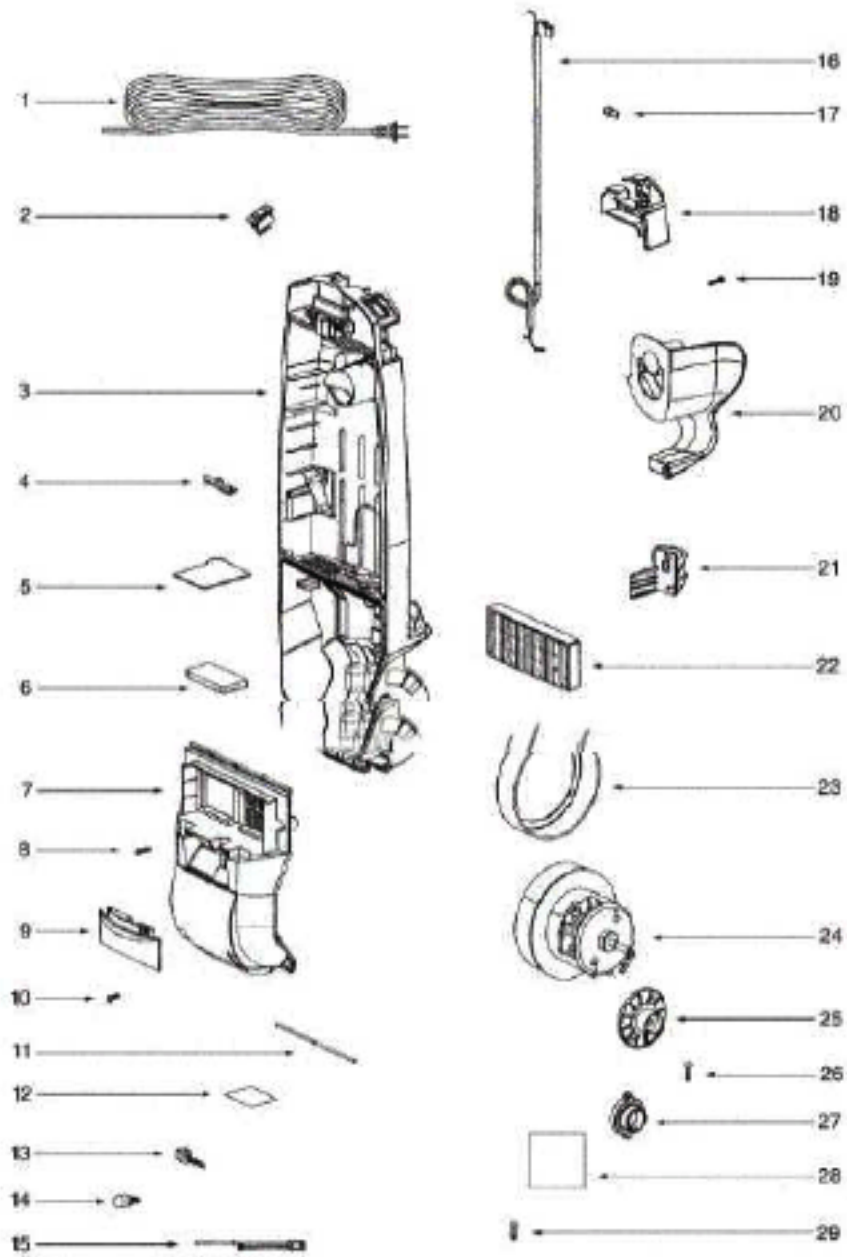

Available Replacement Parts for Eureka 2924AV

e-39266	BELT OEM EUREKA EXTENED LIFE 1 PACK
E-61850	FILTER HEPA FOR EUREKA 1 PACK
E-71492	WAND, NESTING W/CREVICE TOOL
e-60990-2	BRUSH
E-60844-5	BRUSH ROLL, 12 INCH UPRIGHT

Ref#	Part	Description	Comments	Qty
1	39585-9	SUPPLY CORD & TERMINAL ASS		
2	39455-1	SWITCH - ROCKER		
3	73547	REAR HOUSING ASSY		
4	73117-355N	CLIP - FILTER		
5	73225	SHIELD - WIRING		
6	72469	FILTER		
7	62074-3	MOTOR COVER - PACKAGED		
9	72468-313N	LENS		
10	54669-2	SCREW PACKAGE		
11	72522-1	GASKET - MOTOR COVER		
13	388288-5	HEADLIGHT ASSEMBLY		
14	57940-2	LAMP - HEADLIGHT		
15	39252-2	THERMOSTAT & TERMINAL ASS		
16	73001	CORD & TERMINAL ASSY		
17	60192-1	WIRE SPLICE 5		
18	72456-355N	COVER - SWITCH		
8	53238-27	SCREW PACKAGE		
20	72463-355N	HOSE HOLDER - LOWER		
21	72636-355N	HOOK - HOSE		
22	61850	HEPA FILTER PKG - STYLE H		
23	72476-119N	GASKET - MOTOR CAN		
24	62075-1	MOTOR ASSEMBLY - CTND		
25	72434-119N	MOTOR ADJUSTMENT RING		
26	62082	SCREW PACKAGE		
27	72650-119N	BUSHING - MOTOR		
28	73526	SHIELD - MOTOR		
29	61803-3	SCREW PACKAGE		
30	72443	THERMOSTAT CLIP	Not illustrated	
12			Sold only on motor cover.	

Ref#	Part	Description	Comments	Qty
1	72472-355N	KNOB - HEIGHT ADJUSTMENT		
3	62090-1	BASE ASSEMBLY - PACKAGED		
4	54943	SPRING PACKAGE		
5	72521-119N	WHEEL CARRIAGE		
6	71478	AXLE - FRONT		
7	39173A-119N	WHEEL - FRONT		
8	61120A	BELT PKG ASSY-STYLE U EXT	pkg of 2	
9	38063	GUARD - BELT		
10	54669-2	SCREW PACKAGE		
11	62091-1	HOOD ASSEMBLY - PACKAGED		
12	71574	SPRING - HANDLE RELEASE		
13	72473-355N	HANDLE RELEASE		
14	53238-27	SCREW PACKAGE		
15	71487	CLAMP - MOTOR		
16	54432-1	PACKAGE - RETAINING RING	pkg of 10	
17	72117-119N	WHEEL - REAR		
18	72113-1	BUSHING - AXLE		
19	38590A	AXLE - REAR		
20	73289	BELT CAP ASSEMBLY		
21	73114	FELT - BASE		
22	62228-2	BRUSHROLL ASSEMBLY - CART		
23	73150-355N	FURNITURE GUARD		
2	73114	FELT - BASE		
24	73435			