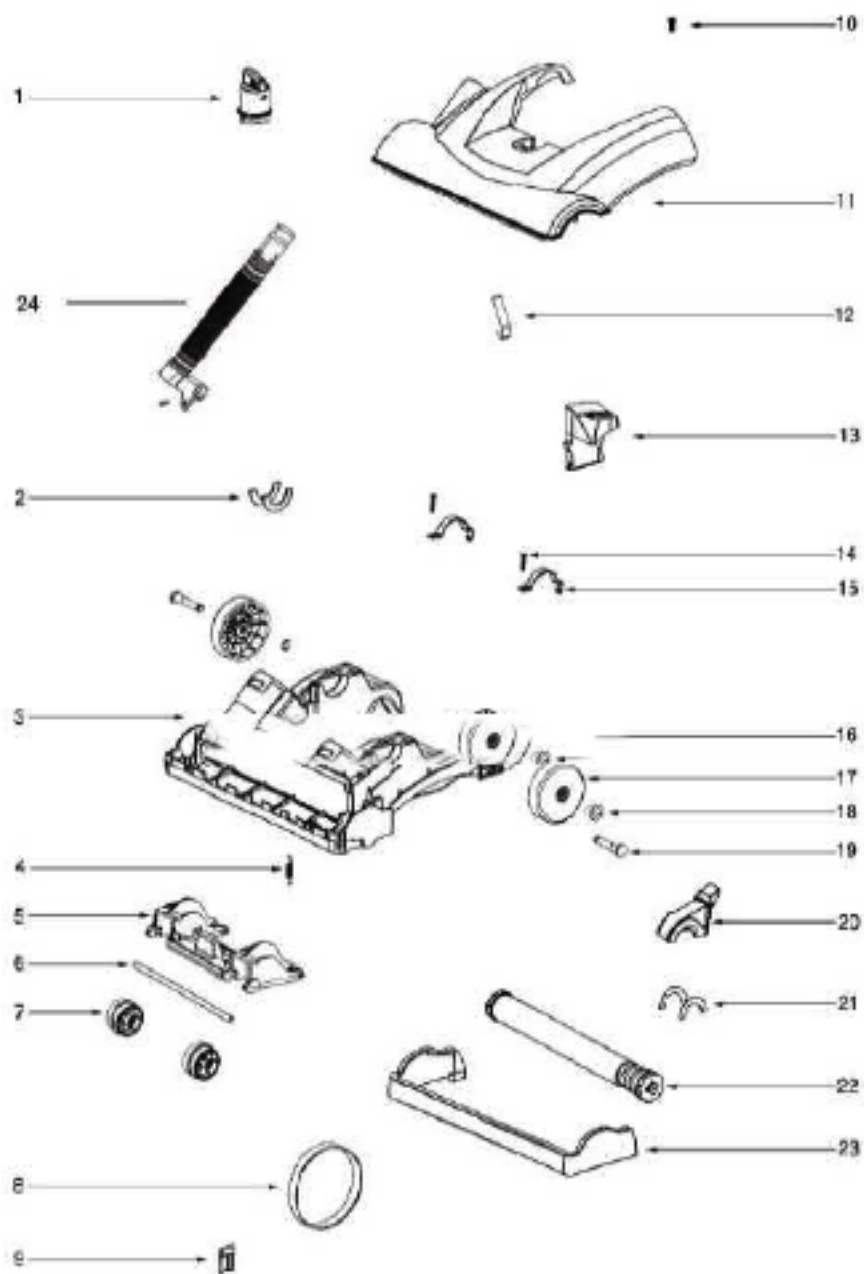

Available Replacement Parts for Eureka 2924AV

e-39266	BELT OEM EUREKA EXTENED LIFE 1 PACK
E-61850	FILTER HEPA FOR EUREKA 1 PACK
E-71492	WAND, NESTING W/CREVICE TOOL
e-60990-2	BRUSH
E-60844-5	BRUSH ROLL, 12 INCH UPRIGHT

Ref#	Part	Description	Comments	Qty
1	39585-9	SUPPLY CORD & TERMINAL ASS		
2	39455-1	SWITCH - ROCKER		
3	73547	REAR HOUSING ASSY		
4	73117-355N	CLIP - FILTER		
5	73225	SHIELD - WIRING		
6	72469	FILTER		
7	62074-3	MOTOR COVER - PACKAGED		
9	72468-313N	LENS		
10	54669-2	SCREW PACKAGE		
11	72522-1	GASKET - MOTOR COVER		
13	388288-5	HEADLIGHT ASSEMBLY		
14	57940-2	LAMP - HEADLIGHT		
15	39252-2	THERMOSTAT & TERMINAL ASS		
16	73001	CORD & TERMINAL ASSY		
17	60192-1	WIRE SPLICE 5		
18	72456-355N	COVER - SWITCH		
8	53238-27	SCREW PACKAGE		
20	72463-355N	HOSE HOLDER - LOWER		
21	72636-355N	HOOK - HOSE		
22	61850	HEPA FILTER PKG - STYLE H		
23	72476-119N	GASKET - MOTOR CAN		
24	62075-1	MOTOR ASSEMBLY - CTND		
25	72434-119N	MOTOR ADJUSTMENT RING		
26	62082	SCREW PACKAGE		
27	72650-119N	BUSHING - MOTOR		
28	73526	SHIELD - MOTOR		
29	61803-3	SCREW PACKAGE		
30	72443	THERMOSTAT CLIP	Not illustrated	
12			Sold only on motor cover.	

Ref#	Part	Description	Comments	Qty
1	72472-355N	KNOB - HEIGHT ADJUSTMENT		
3	62090-1	BASE ASSEMBLY - PACKAGED		
4	54943	SPRING PACKAGE		
5	72521-119N	WHEEL CARRIAGE		
6	71478	AXLE - FRONT		
7	39173A-119N	WHEEL - FRONT		
8	61120A	BELT PKG ASSY-STYLE U EXT	pkg of 2	
9	38063	GUARD - BELT		
10	54669-2	SCREW PACKAGE		
11	62091-1	HOOD ASSEMBLY - PACKAGED		
12	71574	SPRING - HANDLE RELEASE		
13	72473-355N	HANDLE RELEASE		
14	53238-27	SCREW PACKAGE		
15	71487	CLAMP - MOTOR		
16	54432-1	PACKAGE - RETAINING RING	pkg of 10	
17	72117-119N	WHEEL - REAR		
18	72113-1	BUSHING - AXLE		
19	38590A	AXLE - REAR		
20	73289	BELT CAP ASSEMBLY		
21	73114	FELT - BASE		
22	62228-2	BRUSHROLL ASSEMBLY - CART		
23	73150-355N	FURNITURE GUARD		
2	73114	FELT - BASE		
24	73435			