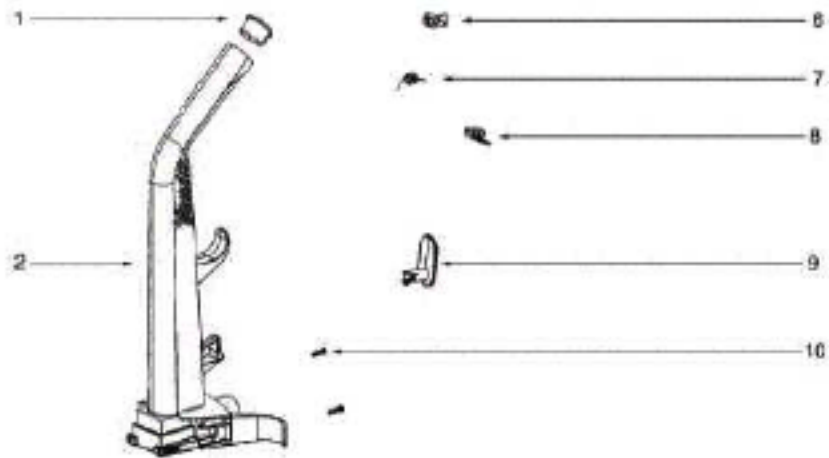

Ref#	Part	Description	Comments	Qty
1	39585-9	SUPPLY CORD & TERMINAL ASS		
2	39455-1	SWITCH - ROCKER		
3	73547	REAR HOUSING ASSY		
4	73117-355N	CLIP - FILTER		
5	73225	SHIELD - WIRING		
6	72469	FILTER		
7	62074-3	MOTOR COVER - PACKAGED		
9	72468-313N	LENS		
10	54669-2	SCREW PACKAGE		
11	72522-1	GASKET - MOTOR COVER		
13	388288-5	HEADLIGHT ASSEMBLY		
14	57940-2	LAMP - HEADLIGHT		
15	39252-2	THERMOSTAT & TERMINAL ASS		
16	73001	CORD & TERMINAL ASSY		
17	60192-1	WIRE SPLICE 5		
18	72456-355N	COVER - SWITCH		
8	53238-27	SCREW PACKAGE		
20	72463-355N	HOSE HOLDER - LOWER		
21	72636-355N	HOOK - HOSE		
22	61850	HEPA FILTER PKG - STYLE H		
23	72476-119N	GASKET - MOTOR CAN		
24	62075-1	MOTOR ASSEMBLY - CTND		
25	72434-119N	MOTOR ADJUSTMENT RING		
26	62082	SCREW PACKAGE		
27	72650-119N	BUSHING - MOTOR		
28	73526	SHIELD - MOTOR		
29	61803-3	SCREW PACKAGE		
30	72443	THERMOSTAT CLIP	Not illustrated	
12			Sold only on motor cover.	

Ref#	Part	Description	Comments	Qty
1	72472-355N	KNOB - HEIGHT ADJUSTMENT		
3	62090-1	BASE ASSEMBLY - PACKAGED		
4	54943	SPRING PACKAGE		
5	72521-119N	WHEEL CARRIAGE		
6	71478	AXLE - FRONT		
7	39173A-119N	WHEEL - FRONT		
8	61120A	BELT PKG ASSY-STYLE U EXT	pkg of 2	
9	38063	GUARD - BELT		
10	54669-2	SCREW PACKAGE		
11	62091-1	HOOD ASSEMBLY - PACKAGED		
12	71574	SPRING - HANDLE RELEASE		
13	72473-355N	HANDLE RELEASE		
14	53238-27	SCREW PACKAGE		
15	71487	CLAMP - MOTOR		
16	54432-1	PACKAGE - RETAINING RING	pkg of 10	
17	72117-119N	WHEEL - REAR		
18	72113-1	BUSHING - AXLE		
19	38590A	AXLE - REAR		
20	73289	BELT CAP ASSEMBLY		
21	73114	FELT - BASE		
22	62228-2	BRUSHROLL ASSEMBLY - CART		
23	73150-355N	FURNITURE GUARD		
2	73114	FELT - BASE		
24	73435			