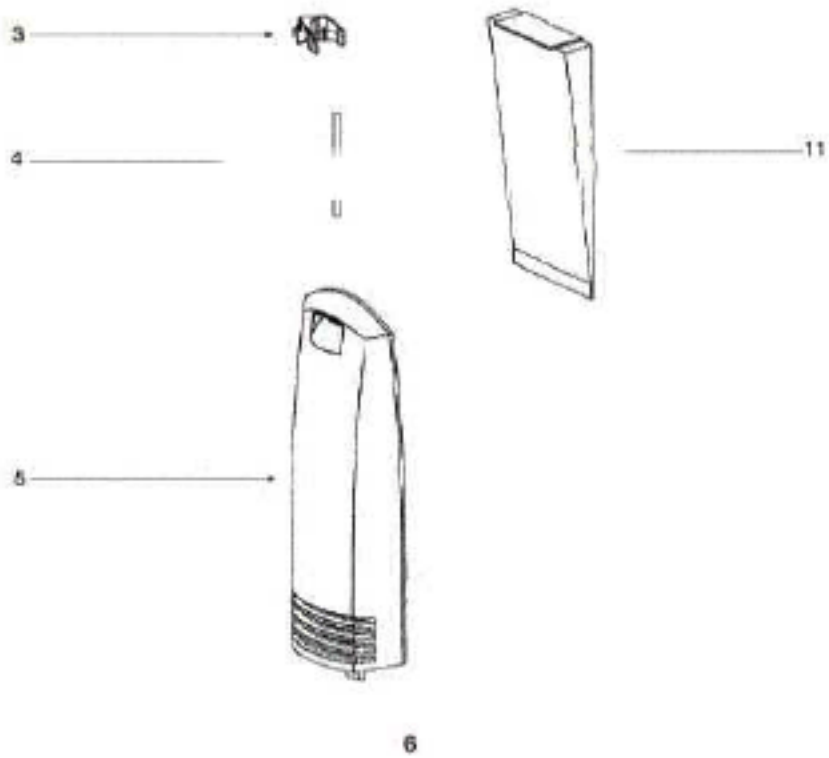

Ref#	Part	Description	Comments	Qty
1	72221-355N	CAP - HANDLE		
3	72658-355N	CLIP - WAND		
4	73002-1	GASKET		
5	62076-3	BAG CVR & GRPHCS ASSY - P		
6	72539-355N	BRACKET - BAG-IN-PLACE		
7	72455	SPRING - BAG-IN-PLACE		
8	72454-355N	LEVER - BAG-IN-PLACE		
10	53238-46	SCREW PACKAGE		
11	61515A	PAPER BAG PACKAGE - STYLE		
2	73448	UPPER HANDLE ASSEMBLY (DU	includes items 1 & 9	
9	39977-355N	HOOK - CORD