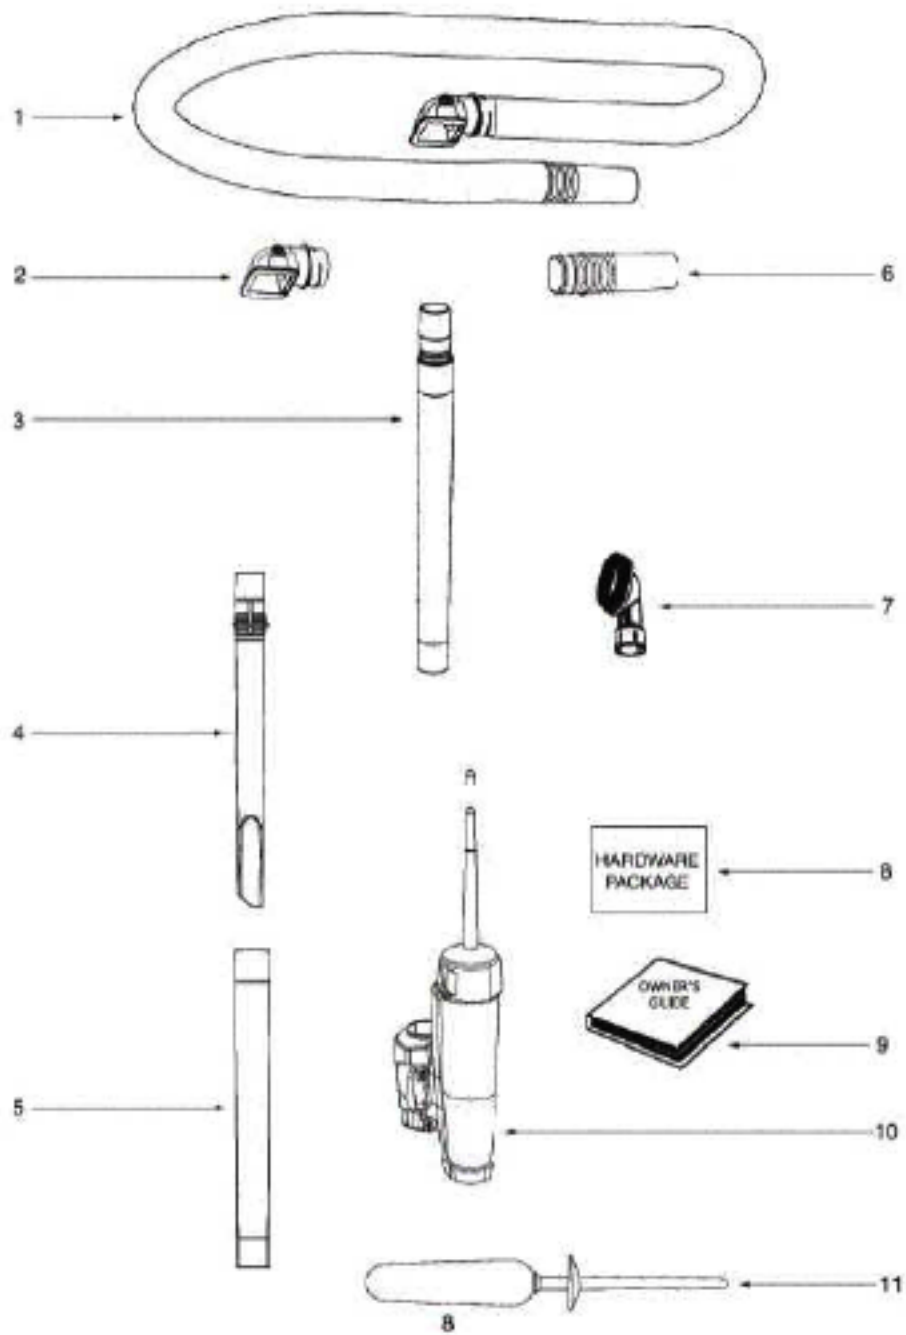

Available Replacement Parts for Eureka 2924AV

e-39266	BELT OEM EUREKA EXTENED LIFE 1 PACK
E-61850	FILTER HEPA FOR EUREKA 1 PACK
E-71492	WAND, NESTING W/CREVICE TOOL
e-60990-2	BRUSH
E-60844-5	BRUSH ROLL, 12 INCH UPRIGHT

Ref#	Part	Description	Comments	Qty
1	39585-9	SUPPLY CORD & TERMINAL ASS		
2	39455-1	SWITCH - ROCKER		
3	73547	REAR HOUSING ASSY		
4	73117-355N	CLIP - FILTER		
5	73225	SHIELD - WIRING		
6	72469	FILTER		
7	62074-3	MOTOR COVER - PACKAGED		
9	72468-313N	LENS		
10	54669-2	SCREW PACKAGE		
11	72522-1	GASKET - MOTOR COVER		
13	388288-5	HEADLIGHT ASSEMBLY		
14	57940-2	LAMP - HEADLIGHT		
15	39252-2	THERMOSTAT & TERMINAL ASS		
16	73001	CORD & TERMINAL ASSY		
17	60192-1	WIRE SPLICE 5		
18	72456-355N	COVER - SWITCH		
8	53238-27	SCREW PACKAGE		
20	72463-355N	HOSE HOLDER - LOWER		
21	72636-355N	HOOK - HOSE		
22	61850	HEPA FILTER PKG - STYLE H		
23	72476-119N	GASKET - MOTOR CAN		
24	62075-1	MOTOR ASSEMBLY - CTND		
25	72434-119N	MOTOR ADJUSTMENT RING		
26	62082	SCREW PACKAGE		
27	72650-119N	BUSHING - MOTOR		
28	73526	SHIELD - MOTOR		
29	61803-3	SCREW PACKAGE		
30	72443	THERMOSTAT CLIP	Not illustrated	
12			Sold only on motor cover.	

Ref#	Part	Description	Comments	Qty
1	72472-355N	KNOB - HEIGHT ADJUSTMENT		
3	62090-1	BASE ASSEMBLY - PACKAGED		
4	54943	SPRING PACKAGE		
5	72521-119N	WHEEL CARRIAGE		
6	71478	AXLE - FRONT		
7	39173A-119N	WHEEL - FRONT		
8	61120A	BELT PKG ASSY-STYLE U EXT	pkg of 2	
9	38063	GUARD - BELT		
10	54669-2	SCREW PACKAGE		
11	62091-1	HOOD ASSEMBLY - PACKAGED		
12	71574	SPRING - HANDLE RELEASE		
13	72473-355N	HANDLE RELEASE		
14	53238-27	SCREW PACKAGE		
15	71487	CLAMP - MOTOR		
16	54432-1	PACKAGE - RETAINING RING	pkg of 10	
17	72117-119N	WHEEL - REAR		
18	72113-1	BUSHING - AXLE		
19	38590A	AXLE - REAR		
20	73289	BELT CAP ASSEMBLY		
21	73114	FELT - BASE		
22	62228-2	BRUSHROLL ASSEMBLY - CART		
23	73150-355N	FURNITURE GUARD		
2	73114	FELT - BASE		
24	73435			