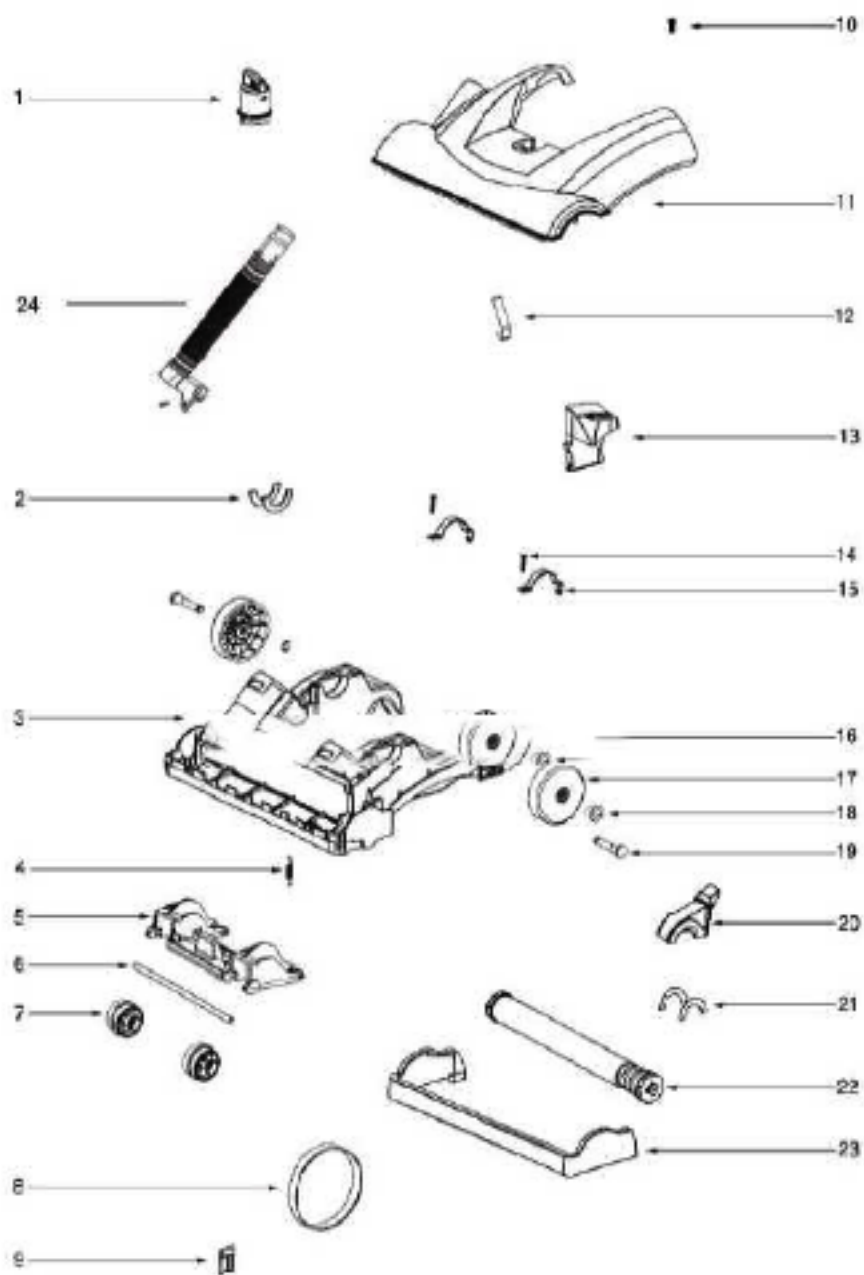

Ref#	Part	Description	Comments	Qty
1	39585-9	SUPPLY CORD & TERMINAL ASS		
2	39455-1	SWITCH - ROCKER		
3	73547	REAR HOUSING ASSY		
4	73117-355N	CLIP - FILTER		
5	73225	SHIELD - WIRING		
6	72469	FILTER		
7	62074-3	MOTOR COVER - PACKAGED		
9	72468-313N	LENS		
10	54669-2	SCREW PACKAGE		
11	72522-1	GASKET - MOTOR COVER		
13	388288-5	HEADLIGHT ASSEMBLY		
14	57940-2	LAMP - HEADLIGHT		
15	39252-2	THERMOSTAT & TERMINAL ASS		
16	73001	CORD & TERMINAL ASSY		
17	60192-1	WIRE SPLICE 5		
18	72456-355N	COVER - SWITCH		
8	53238-27	SCREW PACKAGE		
20	72463-355N	HOSE HOLDER - LOWER		
21	72636-355N	HOOK - HOSE		
22	61850	HEPA FILTER PKG - STYLE H		
23	72476-119N	GASKET - MOTOR CAN		
24	62075-1	MOTOR ASSEMBLY - CTND		
25	72434-119N	MOTOR ADJUSTMENT RING		
26	62082	SCREW PACKAGE		
27	72650-119N	BUSHING - MOTOR		
28	73526	SHIELD - MOTOR		
29	61803-3	SCREW PACKAGE		
30	72443	THERMOSTAT CLIP	Not illustrated	
12			Sold only on motor cover.	

Ref#	Part	Description	Comments	Qty
1	72472-355N	KNOB - HEIGHT ADJUSTMENT		
3	62090-1	BASE ASSEMBLY - PACKAGED		
4	54943	SPRING PACKAGE		
5	72521-119N	WHEEL CARRIAGE		
6	71478	AXLE - FRONT		
7	39173A-119N	WHEEL - FRONT		
8	61120A	BELT PKG ASSY-STYLE U EXT	pkg of 2	
9	38063	GUARD - BELT		
10	54669-2	SCREW PACKAGE		
11	62091-1	HOOD ASSEMBLY - PACKAGED		
12	71574	SPRING - HANDLE RELEASE		
13	72473-355N	HANDLE RELEASE		
14	53238-27	SCREW PACKAGE		
15	71487	CLAMP - MOTOR		
16	54432-1	PACKAGE - RETAINING RING	pkg of 10	
17	72117-119N	WHEEL - REAR		
18	72113-1	BUSHING - AXLE		
19	38590A	AXLE - REAR		
20	73289	BELT CAP ASSEMBLY		
21	73114	FELT - BASE		
22	62228-2	BRUSHROLL ASSEMBLY - CART		
23	73150-355N	FURNITURE GUARD		
2	73114	FELT - BASE		
24	73435			