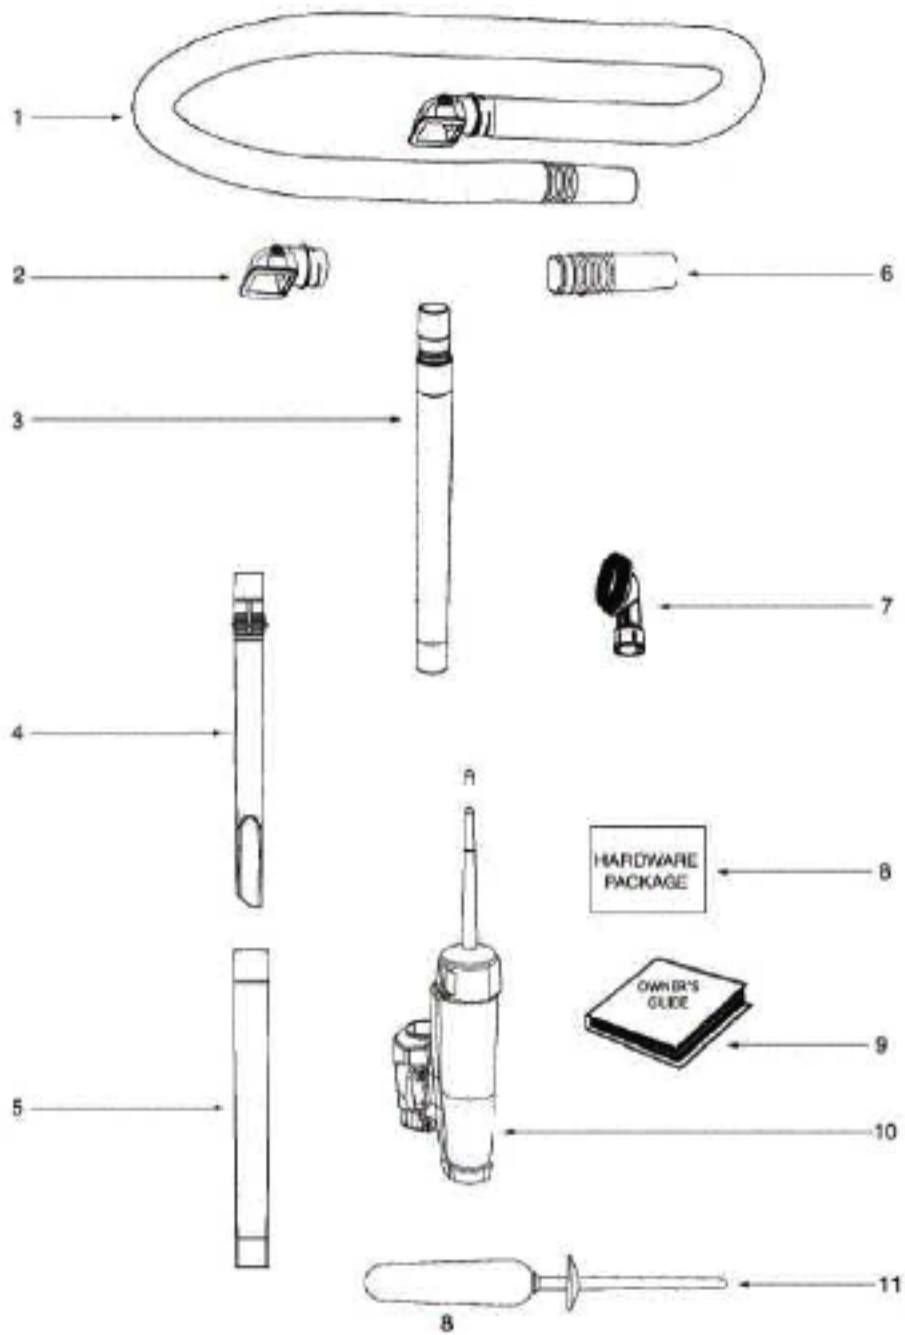

Ref#	Part	Description	Comments	Qty
1	62293-1	HOSE ASSEMBLY - CARTONED		
2	72459-313N	ADAPTER - HOSE		
3	71492A	NESTING WAND ASSEMBLY		
4	71956A-355N	WAND - CREVICE		
5	71973-119N	WAND - OUTER		
7	60990-2	COMBINATION BRSH BRSTLD-C		
8	73012	PACKAGE - HARDWARE		
10	72293-5	ELECTROSTATIC DUSTER ASSE		
11	73594	DUSTER ASSEMBLY		
6	70559A-355N	COUPLING - HOSE		
9	73285	Owner's Guide