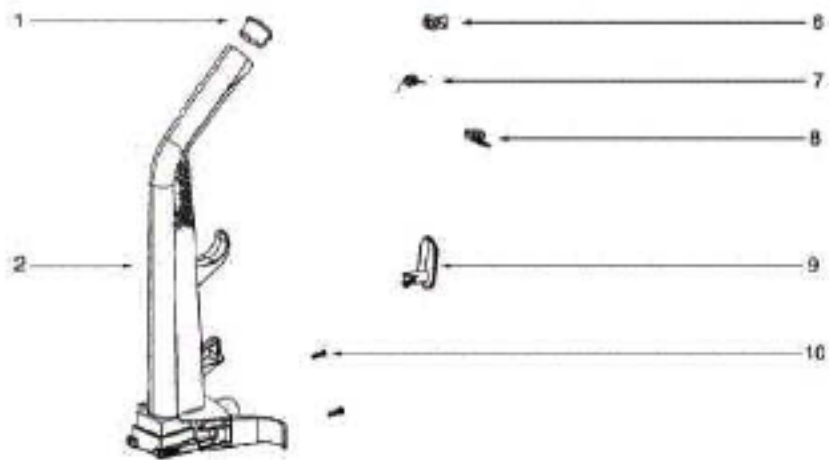

Available Replacement Parts for Eureka 2924AV

e-39266	BELT OEM EUREKA EXTENED LIFE 1 PACK
E-61850	FILTER HEPA FOR EUREKA 1 PACK
E-71492	WAND, NESTING W/CREVICE TOOL
e-60990-2	BRUSH
E-60844-5	BRUSH ROLL, 12 INCH UPRIGHT

Ref#	Part	Description	Comments	Qty
1	39585-9	SUPPLY CORD & TERMINAL ASS		
2	39455-1	SWITCH - ROCKER		
3	73547	REAR HOUSING ASSY		
4	73117-355N	CLIP - FILTER		
5	73225	SHIELD - WIRING		
6	72469	FILTER		
7	62074-3	MOTOR COVER - PACKAGED		
9	72468-313N	LENS		
10	54669-2	SCREW PACKAGE		
11	72522-1	GASKET - MOTOR COVER		
13	388288-5	HEADLIGHT ASSEMBLY		
14	57940-2	LAMP - HEADLIGHT		
15	39252-2	THERMOSTAT & TERMINAL ASS		
16	73001	CORD & TERMINAL ASSY		
17	60192-1	WIRE SPLICE 5		
18	72456-355N	COVER - SWITCH		
8	53238-27	SCREW PACKAGE		
20	72463-355N	HOSE HOLDER - LOWER		
21	72636-355N	HOOK - HOSE		
22	61850	HEPA FILTER PKG - STYLE H		
23	72476-119N	GASKET - MOTOR CAN		
24	62075-1	MOTOR ASSEMBLY - CTND		
25	72434-119N	MOTOR ADJUSTMENT RING		
26	62082	SCREW PACKAGE		
27	72650-119N	BUSHING - MOTOR		
28	73526	SHIELD - MOTOR		
29	61803-3	SCREW PACKAGE		
30	72443	THERMOSTAT CLIP	Not illustrated	
12			Sold only on motor cover.	

Ref#	Part	Description	Comments	Qty
1	72472-355N	KNOB - HEIGHT ADJUSTMENT		
3	62090-1	BASE ASSEMBLY - PACKAGED		
4	54943	SPRING PACKAGE		
5	72521-119N	WHEEL CARRIAGE		
6	71478	AXLE - FRONT		
7	39173A-119N	WHEEL - FRONT		
8	61120A	BELT PKG ASSY-STYLE U EXT	pkg of 2	
9	38063	GUARD - BELT		
10	54669-2	SCREW PACKAGE		
11	62091-1	HOOD ASSEMBLY - PACKAGED		
12	71574	SPRING - HANDLE RELEASE		
13	72473-355N	HANDLE RELEASE		
14	53238-27	SCREW PACKAGE		
15	71487	CLAMP - MOTOR		
16	54432-1	PACKAGE - RETAINING RING	pkg of 10	
17	72117-119N	WHEEL - REAR		
18	72113-1	BUSHING - AXLE		
19	38590A	AXLE - REAR		
20	73289	BELT CAP ASSEMBLY		
21	73114	FELT - BASE		
22	62228-2	BRUSHROLL ASSEMBLY - CART		
23	73150-355N	FURNITURE GUARD		
2	73114	FELT - BASE		
24	73435			