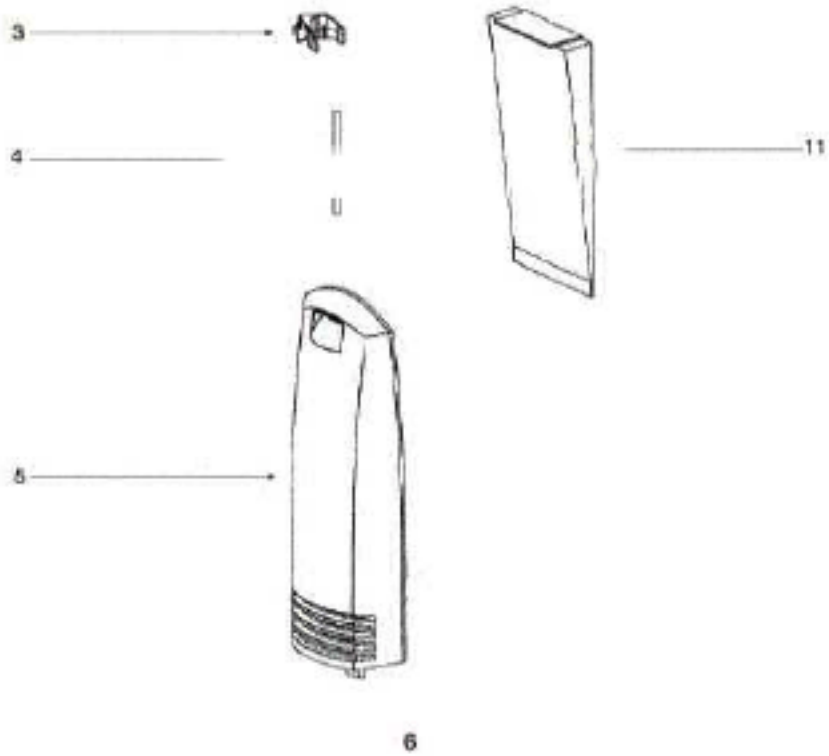

Ref#	Part	Description	Comments	Qty
1	72221-355N	CAP - HANDLE		
3	72658-355N	CLIP - WAND		
4	73002-1	GASKET		
5	62076-3	BAG CVR & GRPHCS ASSY - P		
6	72539-355N	BRACKET - BAG-IN-PLACE		
7	72455	SPRING - BAG-IN-PLACE		
8	72454-355N	LEVER - BAG-IN-PLACE		
10	53238-46	SCREW PACKAGE		
11	61515A	PAPER BAG PACKAGE - STYLE		
2	73448	UPPER HANDLE ASSEMBLY (DU	includes items 1 & 9	
9	39977-355N	HOOK - CORD		