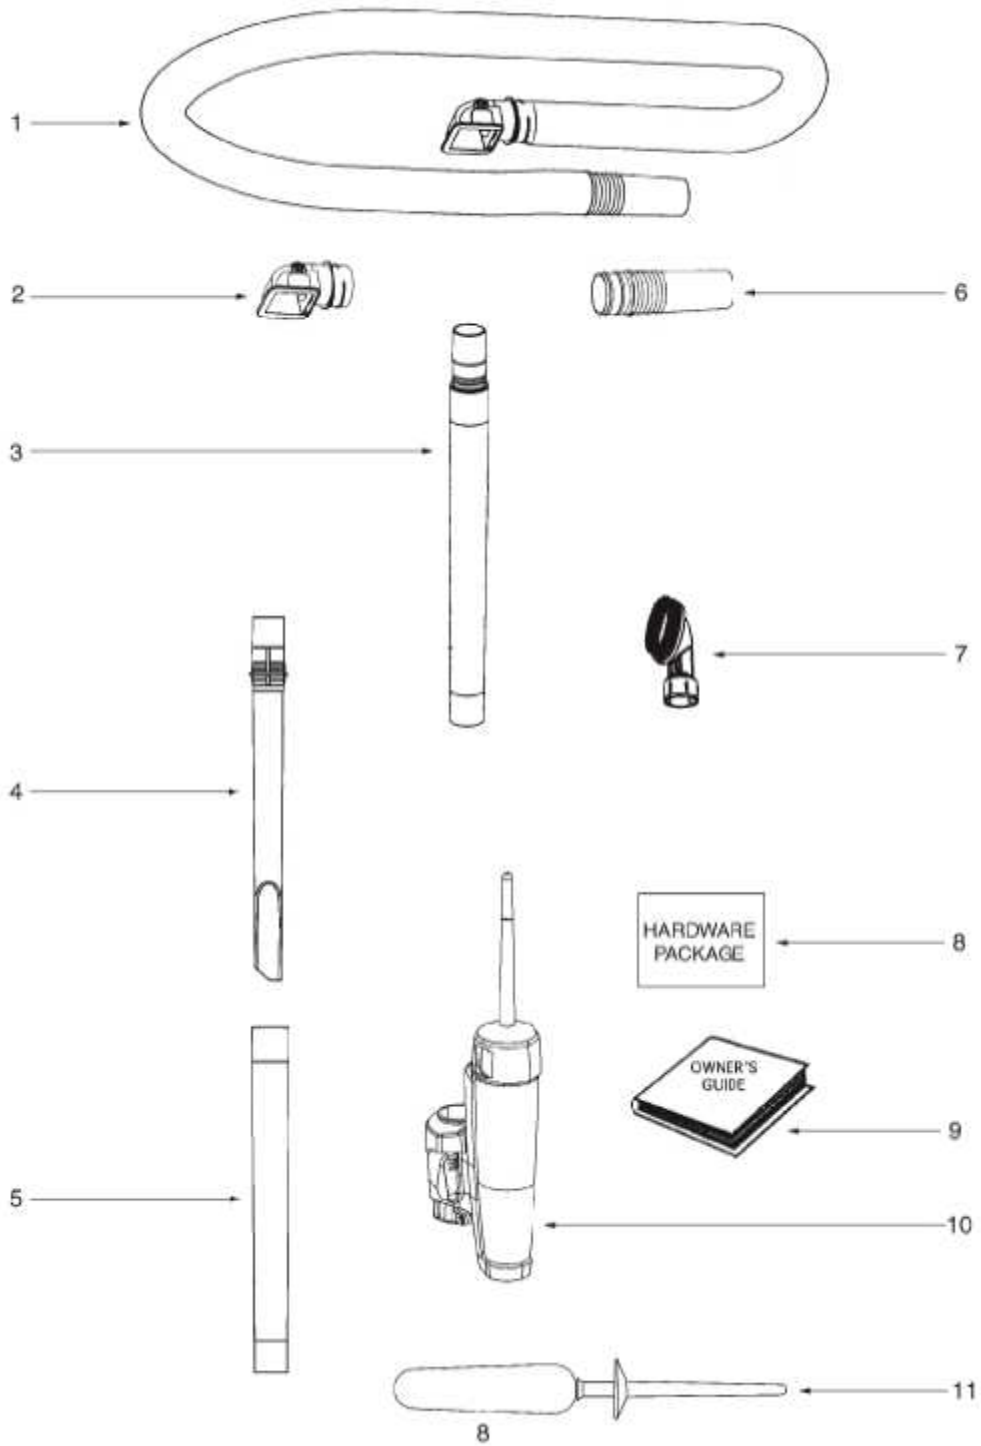

Ref #	Part	Description	Comments	Qty
1	62293-1	HOSE ASSEMBLY - CARTONED	Includes items 2 & 6	
2	72459-313N	ADAPTER - HOSE		
3	71492A	NESTING WAND ASSEMBLY	Includes items 4 & 5	
4	71956A-355N	WAND - CREVICE		
5	71973-119N	WAND - OUTER		
6	70559A-355N	COUPLING - HOSE		
7	60990-2	COMBINATION BRSH BRSTLD-C		
8	73012	PACKAGE - HARDWARE		
9	73286			
10	72293-6	ELECTROSTATIC DUSTER ASSE	Includes item 11	
11	73594-1	DUSTER ASSEMBLY