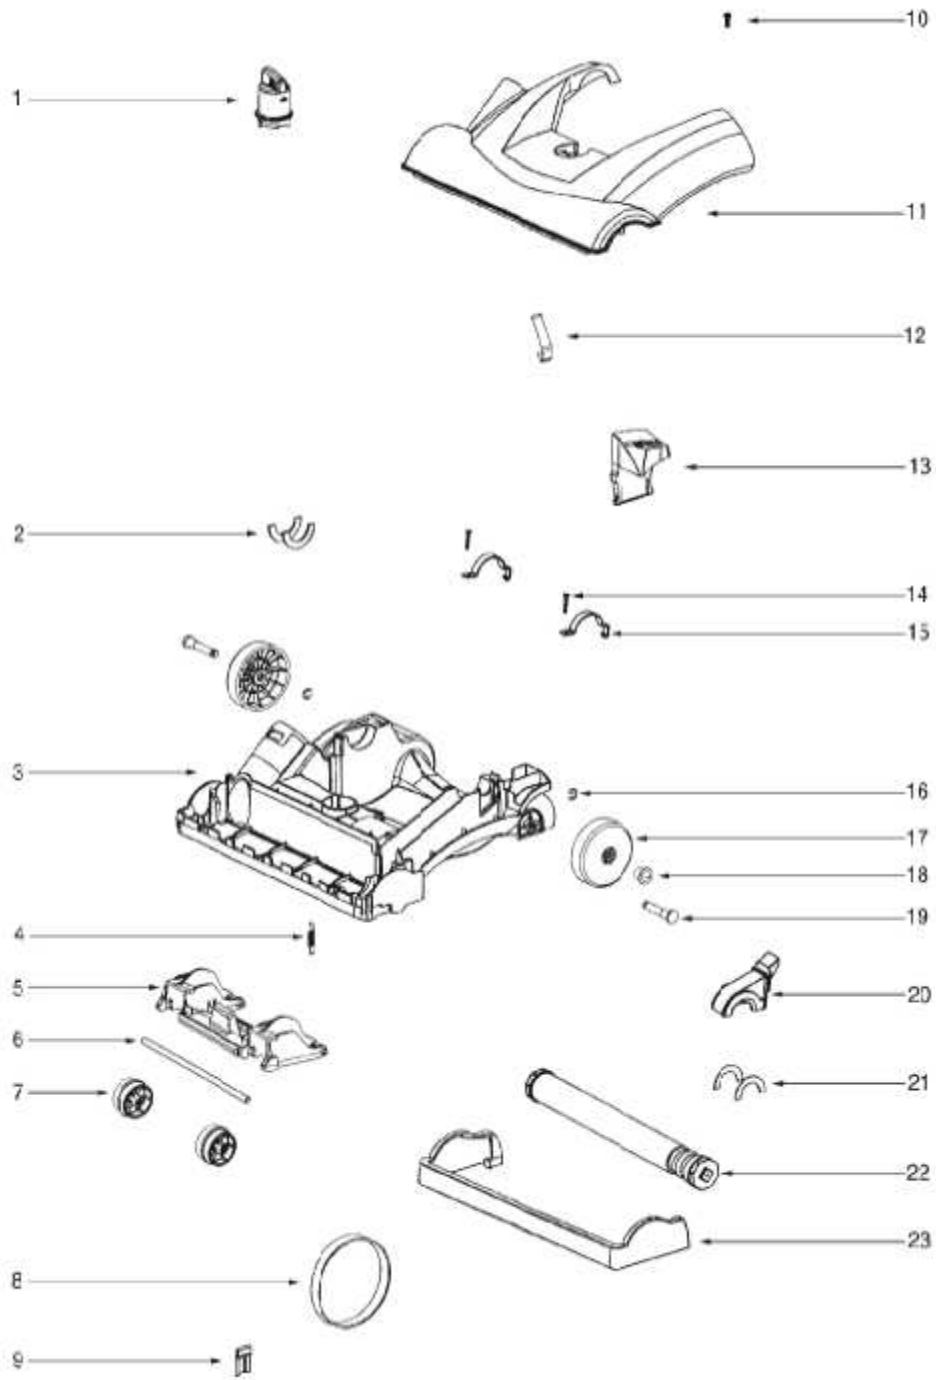

Ref #	Part	Description	Comments	Qty
1	72221-355N	CAP - HANDLE		
2	73448	UPPER HANDLE ASSEMBLY (DU	Includes items 1 & 9	
3	72658-355N	CLIP - WAND		
4	73002-1	GASKET		
5	62076-1	BAG CVR & GRPHCS ASSY - P		
6	72539-355N	BRACKET - BAG-IN-PLACE		
7	72455	SPRING - BAG-IN-PLACE		
8	72454-355N	LEVER - BAG-IN-PLACE		
9	39977-355N	HOOK - CORD		
10	53238-46	SCREW PACKAGE	pkg of 10	
11	61515A	PAPER BAG PACKAGE - STYLE	pkg of 3	

Ref #	Part	Description	Comments	Qty
1	72472-355N	KNOB - HEIGHT ADJUSTMENT		
2	73114	FELT - BASE		
3	62090-1	BASE ASSEMBLY - PACKAGED	Includes items 1,2,4,5,6,7,9,12,13,16,17,18 & 19	
4	54943	SPRING PACKAGE		
5	72521-119N	WHEEL CARRIAGE		
6	71478	AXLE - FRONT		
7	39173A-119N	WHEEL - FRONT		
8	61120A	BELT PKG ASSY-STYLE U EXT		
9	38063	GUARD - BELT		
10	54669-2	SCREW PACKAGE		
11	62091-2	HOOD ASSEMBLY - PACKAGED		
12	71574	SPRING - HANDLE RELEASE		
13	72473-355N	HANDLE RELEASE		
14	53238-27	SCREW PACKAGE		
15	71487	CLAMP - MOTOR		
16	54432-2	PACKAGE - RETAINING RING		
17	72117-119N	WHEEL - REAR		
18	72113-1	BUSHING - AXLE		
19	38590A	AXLE - REAR		
20	73289	BELT CAP ASSEMBLY	Includes item 21	
21	73114	FELT - BASE		
22	62228-3	BRUSHROLL ASSEMBLY - CART		
23	73150-355N	FURNITURE GUARD		