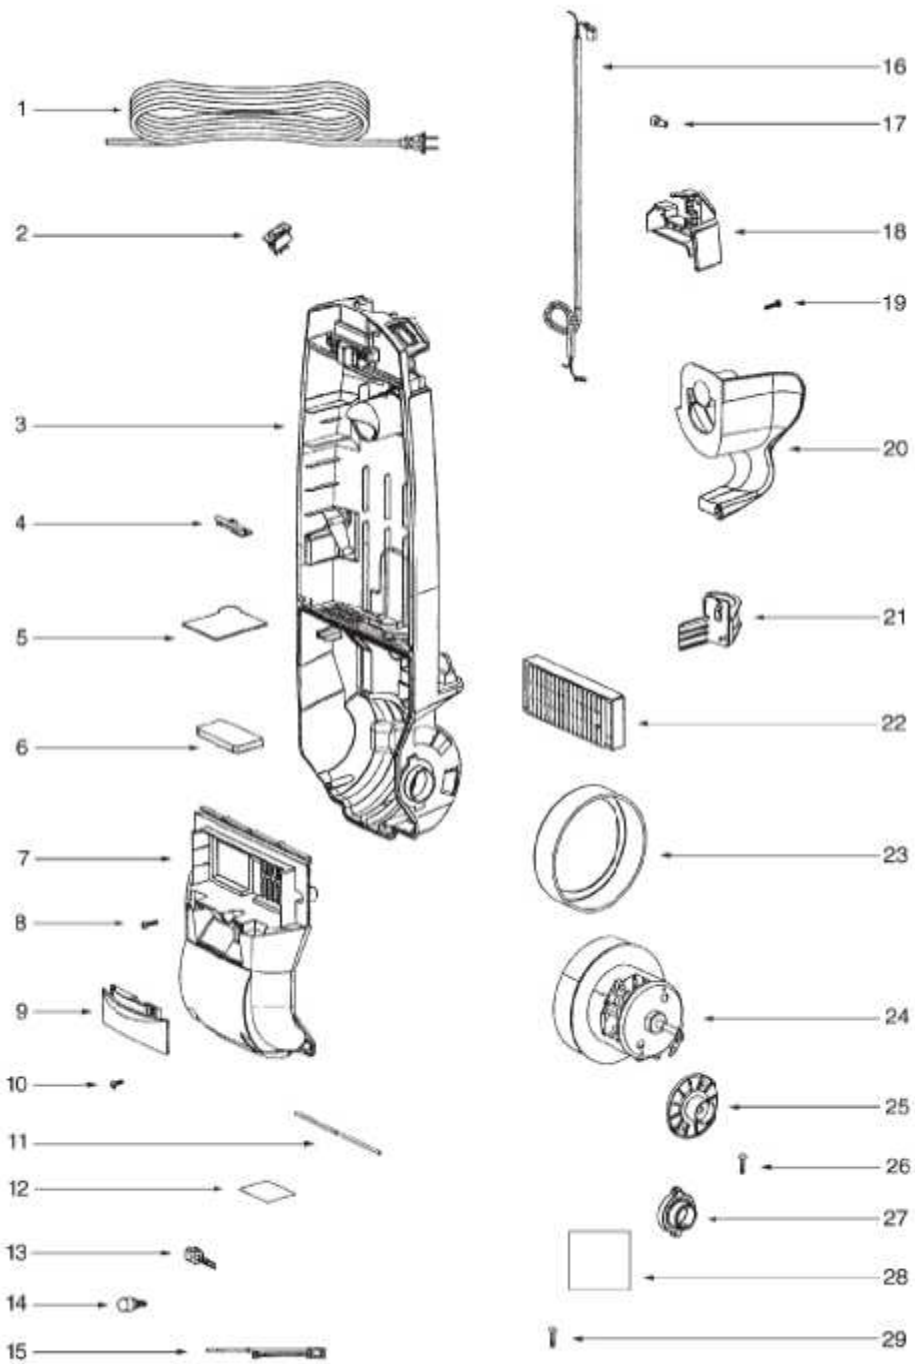

Ref #	Part	Description	Comments	Qty
1	72221-355N	CAP - HANDLE		
2	73448	UPPER HANDLE ASSEMBLY (DU	Includes items 1 & 9	
3	72658-355N	CLIP - WAND		
4	73002-1	GASKET		
5	62076-1	BAG CVR & GRPHCS ASSY - P		
6	72539-355N	BRACKET - BAG-IN-PLACE		
7	72455	SPRING - BAG-IN-PLACE		
8	72454-355N	LEVER - BAG-IN-PLACE		
9	39977-355N	HOOK - CORD		
10	53238-46	SCREW PACKAGE	pkg of 10	
11	61515A	PAPER BAG PACKAGE - STYLE	pkg of 3	

Ref #	Part	Description	Comments	Qty
1	72472-355N	KNOB - HEIGHT ADJUSTMENT		
2	73114	FELT - BASE		
3	62090-1	BASE ASSEMBLY - PACKAGED	Includes items 1,2,4,5,6,7,9,12,13,16,17,18 & 19	
4	54943	SPRING PACKAGE		
5	72521-119N	WHEEL CARRIAGE		
6	71478	AXLE - FRONT		
7	39173A-119N	WHEEL - FRONT		
8	61120A	BELT PKG ASSY-STYLE U EXT		
9	38063	GUARD - BELT		
10	54669-2	SCREW PACKAGE		
11	62091-2	HOOD ASSEMBLY - PACKAGED		
12	71574	SPRING - HANDLE RELEASE		
13	72473-355N	HANDLE RELEASE		
14	53238-27	SCREW PACKAGE		
15	71487	CLAMP - MOTOR		
16	54432-2	PACKAGE - RETAINING RING		
17	72117-119N	WHEEL - REAR		
18	72113-1	BUSHING - AXLE		
19	38590A	AXLE - REAR		
20	73289	BELT CAP ASSEMBLY	Includes item 21	
21	73114	FELT - BASE		
22	62228-3	BRUSHROLL ASSEMBLY - CART		
23	73150-355N	FURNITURE GUARD		