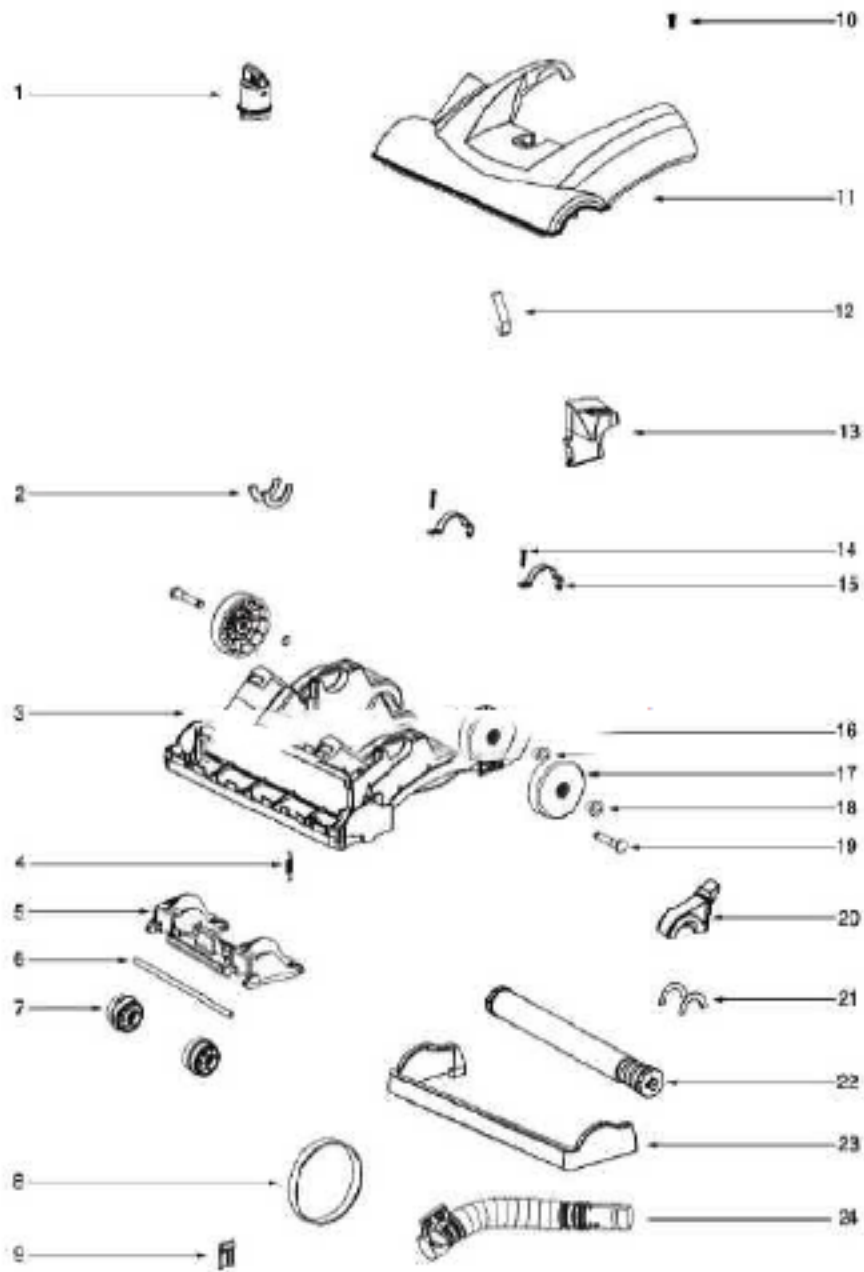

Ref#	Part	Description	Comments	Qty
1	72472-355N	KNOB - HEIGHT ADJUSTMENT		
3	62572		Includes items 1,2,4,5,6,7,9,12,13,16,17,18 & 19	
4	54943	SPRING PACKAGE		
5	72521-119N	WHEEL CARRIAGE		
6	71478	AXLE - FRONT		
7	39173A-119N	WHEEL - FRONT		
8	61120A	BELT PKG ASSY-STYLE U EXT	pkg of 2	
9	38063	GUARD - BELT		
10	54669-2	SCREW PACKAGE		
11	62573			
12	71574	SPRING - HANDLE RELEASE		
13	72473-355N	HANDLE RELEASE		
14	53238-27	SCREW PACKAGE		
15	71487	CLAMP - MOTOR		
16	54432-2	PACKAGE - RETAINING RING	pkg of 10	
17	72117-119N	WHEEL - REAR		
18	73432	BUSHING - AXLE		
19	38590A	AXLE - REAR		
20	73289	BELT CAP ASSEMBLY	Includes item 21	
21	73114	FELT - BASE		
22	60844-7	12" DISTURBULATOR ASSY -		
23	75373-355N			
2	73114	FELT - BASE		
24	74104	BASE HOSE ASSEMBLY