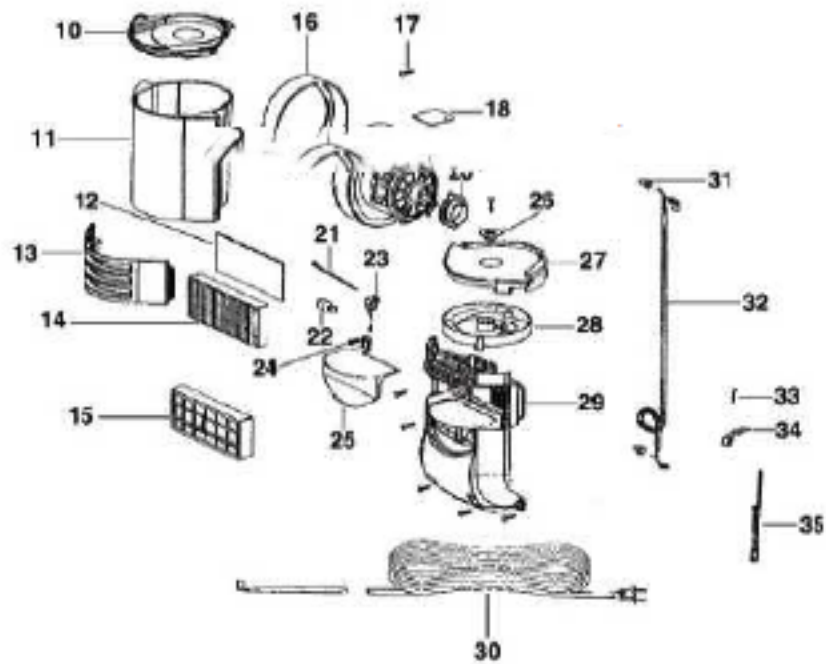

Ref#	Part	Description	Comments	Qty
1	74119-5			
2	74482	DUST CUP FILTER PACKAGE D		
3	39455-1	SWITCH - ROCKER		
4	74099-7			
5	74098	CYCLONE ASSEMBLY		
6	74092	AIR DUCT ASSEMBLY		
7	74169	SHIELD - WIRING		
9	74096	REAR HOUSING ASSEMBLY	Includes motor cover gasket 72522-2	
10	74094-1			
11	75762-1			
13	74333-10			
14	73593	FILTER - MICRON		
16	72476-119N	GASKET - MOTOR CAN		
17	62082	SCREW PACKAGE	Pkg. of 10	
18	73526	SHIELD - MOTOR		
8	74178	WASHER - FIBER		
20	72650-119N	BUSHING - MOTOR		
21	46713-3	TIE - CABLE (PURCHASED)		
22	57940-3	LAMP - HEADLIGHT		
23	38828B-5	HEADLIGHT ASSEMBLY		
24	54669-2	SCREW PACKAGE	Pkg. of 10	
25	73313-357N	LENS - HEADLIGHT		
26	73704-355N	CAP - ELEVATOR		
27	73623-355N	PLATFORM - CUP		
28	73624-355N	ACTUATOR - CUP		
29	74335-9			
30	39585-5	SUPPLY CORD & TERMINAL AS		
12	61541	FILTER FRAME		
19	62075-1	MOTOR ASSEMBLY - CTND		
31	60192-1	WIRE SPLICE 5	Pkg. of 5	
32	73001-1	CORD & TERMINAL ASSY		
33	61803-3	SCREW PACKAGE		
34	72443	THERMOSTAT CLIP		
35	74719	THERMOSTAT & TERMINAL ASS		

Ref#	Part	Description	Comments	Qty
1	72472-355N	KNOB - HEIGHT ADJUSTMENT		
3	62572		Includes items 1,2,4,5,6,7,9,12,13,16,17,18 & 19	
4	54943	SPRING PACKAGE		
5	72521-119N	WHEEL CARRIAGE		
6	71478	AXLE - FRONT		
7	39173A-119N	WHEEL - FRONT		
8	61120A	BELT PKG ASSY-STYLE U EXT	pkg of 2	
9	38063	GUARD - BELT		
10	54669-2	SCREW PACKAGE		
11	62573			
12	71574	SPRING - HANDLE RELEASE		
13	72473-355N	HANDLE RELEASE		
14	53238-27	SCREW PACKAGE		
15	71487	CLAMP - MOTOR		
16	54432-2	PACKAGE - RETAINING RING	pkg of 10	
17	72117-119N	WHEEL - REAR		
18	73432	BUSHING - AXLE		
19	38590A	AXLE - REAR		
20	73289	BELT CAP ASSEMBLY	Includes item 21	
21	73114	FELT - BASE		
22	60844-7	12" DISTURBULATOR ASSY -		
23	75373-355N			
2	73114	FELT - BASE		
24	74104	BASE HOSE ASSEMBLY		