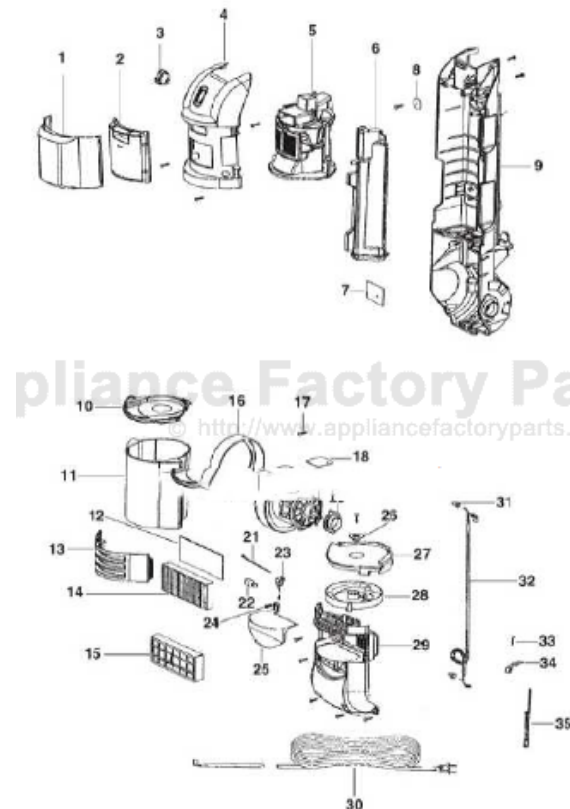

[Find Your Eureka Vacuum Cleaner Parts - Select From 855 Models](#)

----- Manual continues below part list -----