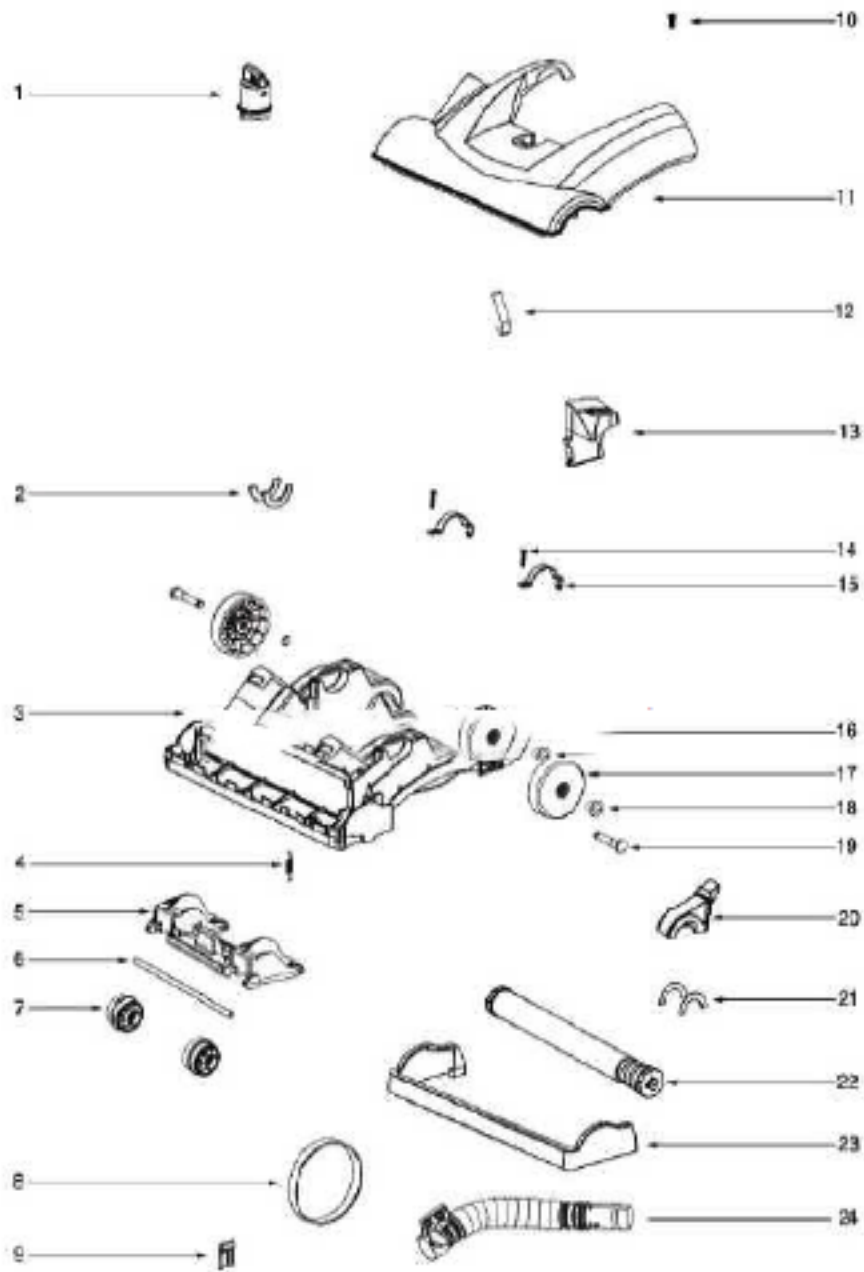

Ref#	Part	Description	Comments	Qty
1	74119-5			
2	74482	DUST CUP FILTER PACKAGE D		
3	39455-1	SWITCH - ROCKER		
4	74099-7			
5	74098	CYCLONE ASSEMBLY		
6	74092	AIR DUCT ASSEMBLY		
7	74169	SHIELD - WIRING		
9	74096	REAR HOUSING ASSEMBLY	Includes motor cover gasket 72522-2	
10	74094-1			
11	75762-1			
13	74333-10			
14	73593	FILTER - MICRON		
16	72476-119N	GASKET - MOTOR CAN		
17	62082	SCREW PACKAGE	Pkg. of 10	
18	73526	SHIELD - MOTOR		
8	74178	WASHER - FIBER		
20	72650-119N	BUSHING - MOTOR		
21	46713-3	TIE - CABLE (PURCHASED)		
22	57940-3	LAMP - HEADLIGHT		
23	38828B-5	HEADLIGHT ASSEMBLY		
24	54669-2	SCREW PACKAGE	Pkg. of 10	
25	73313-357N	LENS - HEADLIGHT		
26	73704-355N	CAP - ELEVATOR		
27	73623-355N	PLATFORM - CUP		
28	73624-355N	ACTUATOR - CUP		
29	74335-9			
30	39585-5	SUPPLY CORD & TERMINAL AS		
12	61541	FILTER FRAME		
19	62075-1	MOTOR ASSEMBLY - CTND		
31	60192-1	WIRE SPLICE 5	Pkg. of 5	
32	73001-1	CORD & TERMINAL ASSY		
33	61803-3	SCREW PACKAGE		
34	72443	THERMOSTAT CLIP		
35	74719	THERMOSTAT & TERMINAL ASS		

Ref#	Part	Description	Comments	Qty
1	72221-355N	CAP - HANDLE		
2	60990-2	COMBINATION BRSH BRSTLD-C		
3	53238-27	SCREW PACKAGE	Pkg. of 10	
4	74093	HOSE ADAPTER ASSEMBLY		
5	62293-3	HOSE ASSEMBLY - CARTONED		
6	70559A-355N	COUPLING - HOSE		
7	73012	PACKAGE - HARDWARE		
8	74149			
9	71492A	NESTING WAND ASSEMBLY	Includes 71973-119N Outer Wand and 71956a-355N Crevice Wand	
10	73649-355N	LOWER HOSE HOLDER		
11	53238-27	SCREW PACKAGE	Pkg. of 10	
12	74217-355N	HOSE HOOK		
13	73694-355N	CLIP - WAND		
14	39977-355N	HOOK - CORD		
15	74101-6			
16	75628-1		Includes 73594	
17	74123-1			