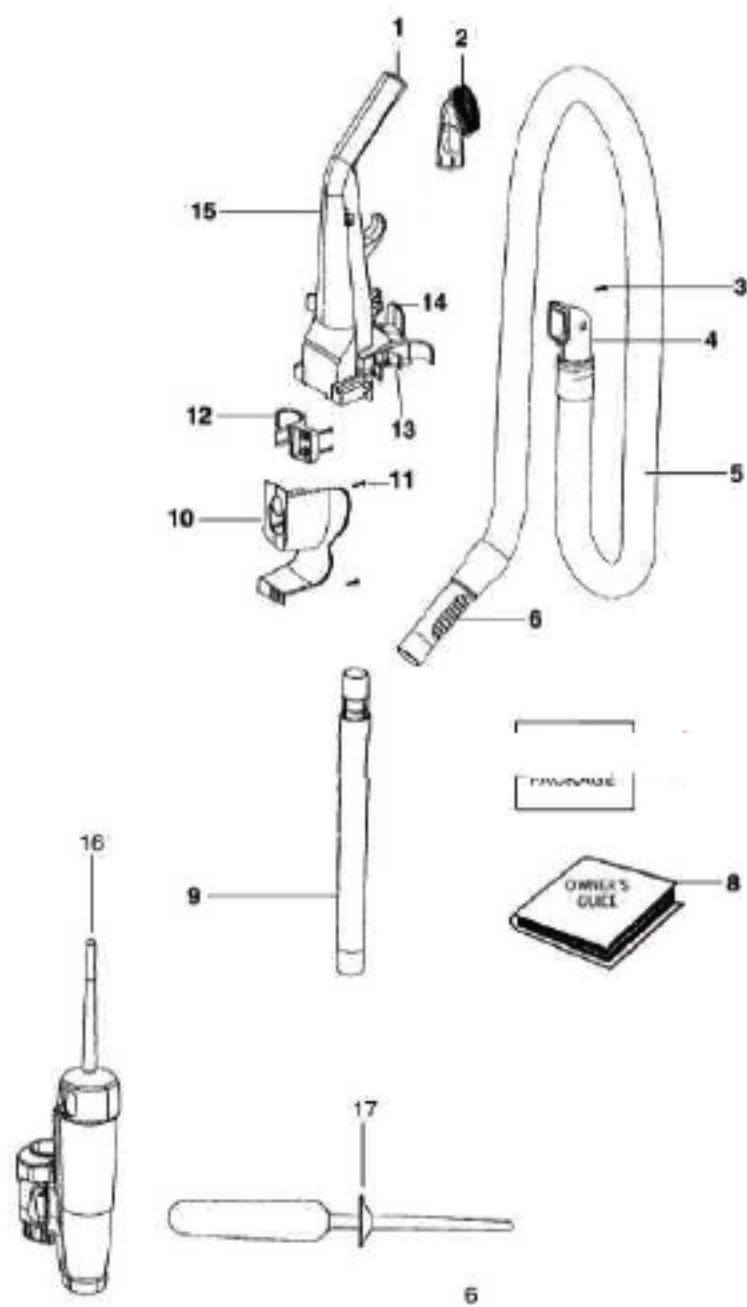

Ref#	Part	Description	Comments	Qty
1	74119-5			
2	74482	DUST CUP FILTER PACKAGE D		
3	39455-1	SWITCH - ROCKER		
4	74099-7			
5	74098	CYCLONE ASSEMBLY		
6	74092	AIR DUCT ASSEMBLY		
7	74169	SHIELD - WIRING		
9	74096	REAR HOUSING ASSEMBLY	Includes motor cover gasket 72522-2	
10	74094-1			
11	75762-1			
13	74333-10			
14	73593	FILTER - MICRON		
16	72476-119N	GASKET - MOTOR CAN		
17	62082	SCREW PACKAGE	Pkg. of 10	
18	73526	SHIELD - MOTOR		
8	74178	WASHER - FIBER		
20	72650-119N	BUSHING - MOTOR		
21	46713-3	TIE - CABLE (PURCHASED)		
22	57940-3	LAMP - HEADLIGHT		
23	38828B-5	HEADLIGHT ASSEMBLY		
24	54669-2	SCREW PACKAGE	Pkg. of 10	
25	73313-357N	LENS - HEADLIGHT		
26	73704-355N	CAP - ELEVATOR		
27	73623-355N	PLATFORM - CUP		
28	73624-355N	ACTUATOR - CUP		
29	74335-9			
30	39585-5	SUPPLY CORD & TERMINAL AS		
12	61541	FILTER FRAME		
19	62075-1	MOTOR ASSEMBLY - CTND		
31	60192-1	WIRE SPLICE 5	Pkg. of 5	
32	73001-1	CORD & TERMINAL ASSY		
33	61803-3	SCREW PACKAGE		
34	72443	THERMOSTAT CLIP		
35	74719	THERMOSTAT & TERMINAL ASS		

Ref#	Part	Description	Comments	Qty
1	72472-355N	KNOB - HEIGHT ADJUSTMENT		
3	62572		Includes items 1,2,4,5,6,7,9,12,13,16,17,18 & 19	
4	54943	SPRING PACKAGE		
5	72521-119N	WHEEL CARRIAGE		
6	71478	AXLE - FRONT		
7	39173A-119N	WHEEL - FRONT		
8	61120A	BELT PKG ASSY-STYLE U EXT	pkg of 2	
9	38063	GUARD - BELT		
10	54669-2	SCREW PACKAGE		
11	62573			
12	71574	SPRING - HANDLE RELEASE		
13	72473-355N	HANDLE RELEASE		
14	53238-27	SCREW PACKAGE		
15	71487	CLAMP - MOTOR		
16	54432-2	PACKAGE - RETAINING RING	pkg of 10	
17	72117-119N	WHEEL - REAR		
18	73432	BUSHING - AXLE		
19	38590A	AXLE - REAR		
20	73289	BELT CAP ASSEMBLY	Includes item 21	
21	73114	FELT - BASE		
22	60844-7	12" DISTURBULATOR ASSY -		
23	75373-355N			
2	73114	FELT - BASE		
24	74104	BASE HOSE ASSEMBLY		