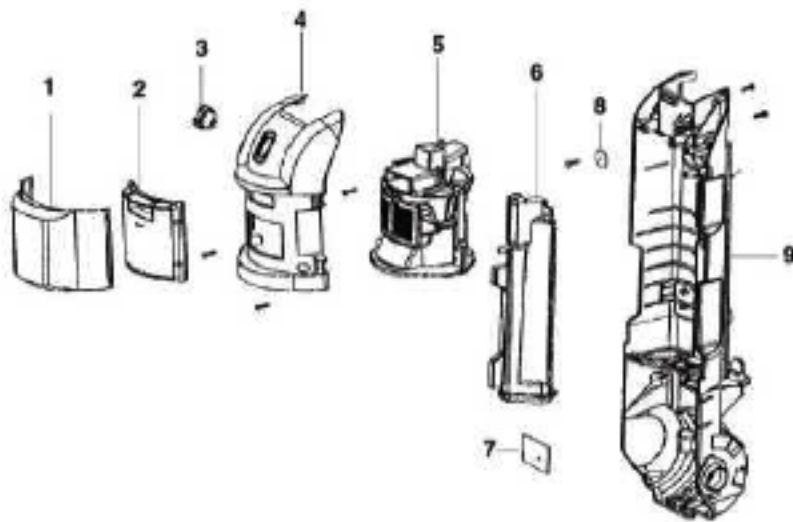

Ref#	Part	Description	Comments	Qty
1	74119-5			
2	74482	DUST CUP FILTER PACKAGE D		
3	39455-1	SWITCH - ROCKER		
4	74099-7			
5	74098	CYCLONE ASSEMBLY		
6	74092	AIR DUCT ASSEMBLY		
7	74169	SHIELD - WIRING		
9	74096	REAR HOUSING ASSEMBLY	Includes motor cover gasket 72522-2	
10	74094-1			
11	75762-1			
13	74333-10			
14	73593	FILTER - MICRON		
16	72476-119N	GASKET - MOTOR CAN		
17	62082	SCREW PACKAGE	Pkg. of 10	
18	73526	SHIELD - MOTOR		
8	74178	WASHER - FIBER		
20	72650-119N	BUSHING - MOTOR		
21	46713-3	TIE - CABLE (PURCHASED)		
22	57940-3	LAMP - HEADLIGHT		
23	38828B-5	HEADLIGHT ASSEMBLY		
24	54669-2	SCREW PACKAGE	Pkg. of 10	
25	73313-357N	LENS - HEADLIGHT		
26	73704-355N	CAP - ELEVATOR		
27	73623-355N	PLATFORM - CUP		
28	73624-355N	ACTUATOR - CUP		
29	74335-9			
30	39585-5	SUPPLY CORD & TERMINAL AS		
12	61541	FILTER FRAME		
19	62075-1	MOTOR ASSEMBLY - CTND		
31	60192-1	WIRE SPLICE 5	Pkg. of 5	
32	73001-1	CORD & TERMINAL ASSY		
33	61803-3	SCREW PACKAGE		
34	72443	THERMOSTAT CLIP		
35	74719	THERMOSTAT & TERMINAL ASS		

Ref#	Part	Description	Comments	Qty
1	72472-355N	KNOB - HEIGHT ADJUSTMENT		
3	62572		Includes items 1,2,4,5,6,7,9,12,13,16,17,18 & 19	
4	54943	SPRING PACKAGE		
5	72521-119N	WHEEL CARRIAGE		
6	71478	AXLE - FRONT		
7	39173A-119N	WHEEL - FRONT		
8	61120A	BELT PKG ASSY-STYLE U EXT	pkg of 2	
9	38063	GUARD - BELT		
10	54669-2	SCREW PACKAGE		
11	62573			
12	71574	SPRING - HANDLE RELEASE		
13	72473-355N	HANDLE RELEASE		
14	53238-27	SCREW PACKAGE		
15	71487	CLAMP - MOTOR		
16	54432-2	PACKAGE - RETAINING RING	pkg of 10	
17	72117-119N	WHEEL - REAR		
18	73432	BUSHING - AXLE		
19	38590A	AXLE - REAR		
20	73289	BELT CAP ASSEMBLY	Includes item 21	
21	73114	FELT - BASE		
22	60844-7	12" DISTURBULATOR ASSY -		
23	75373-355N			
2	73114	FELT - BASE		
24	74104	BASE HOSE ASSEMBLY		