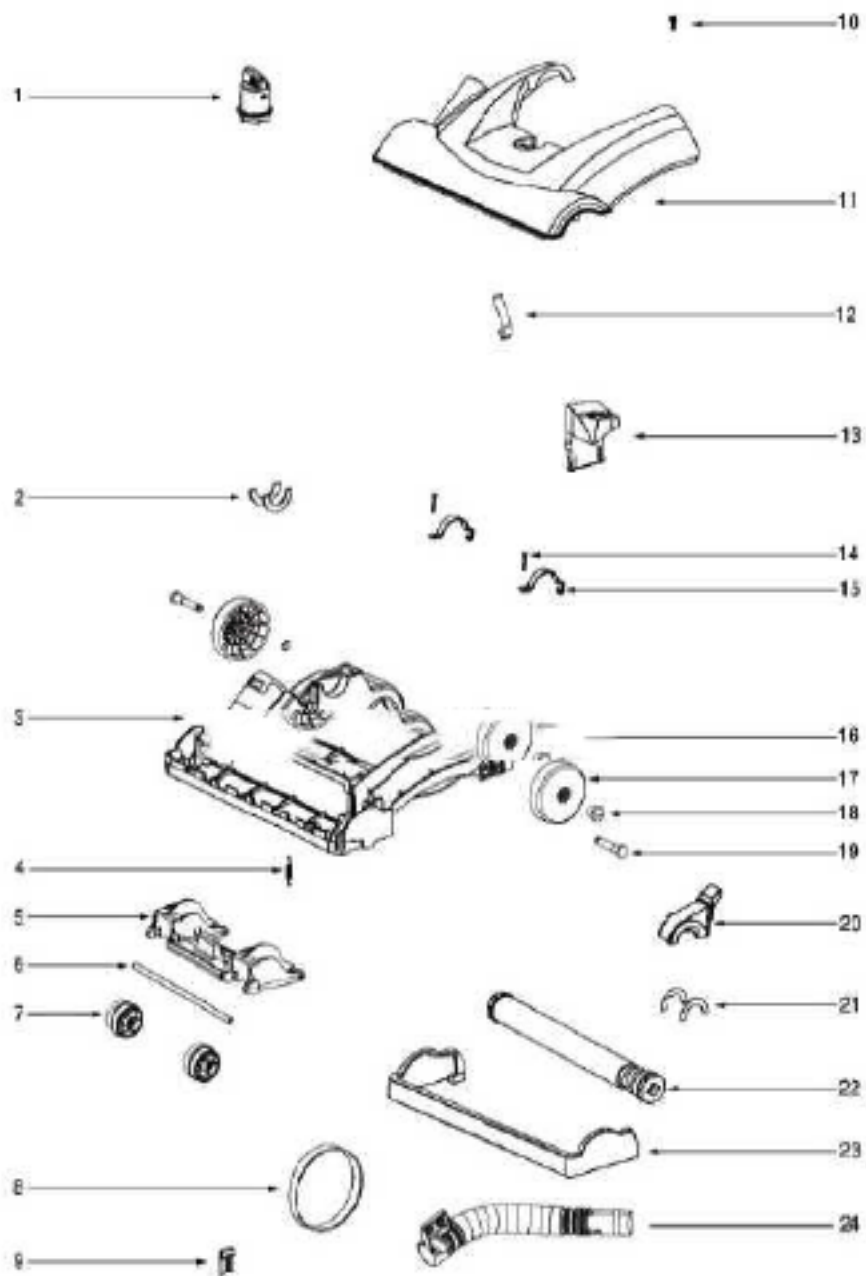

Ref #	Part	Description	Comments	Qty
1	72221-434N	CAP - HANDLE		
2	60990-2	COMBINATION BRSH BRSTLD-C		
3	53238-27	SCREW PACKAGE	Pkg. of 10	
4	74093	HOSE ADAPTER ASSEMBLY		
5	62293-3	HOSE ASSEMBLY - CARTONED		
6	70559A-355N	COUPLING - HOSE		
7	73012	PACKAGE - HARDWARE		
8	74149			
9	71492A	NESTING WAND ASSEMBLY	Includes 71973-119N Outer Wand and 71956a-355N Crevice Wand	
10	73649-355N	LOWER HOSE HOLDER		
11	53238-27	SCREW PACKAGE	Pkg. of 10	
13	73694-355N	CLIP - WAND		
14	39977-355N	HOOK - CORD		
15	75765-1	HANDLE ASSEMBLY (DUSTER)		
16	75628-1	ELECTROSTATIC DUSTER ASSY	Includes 73594	
17	74123-1	DUSTER ASSEMBLY		
18	75391	TURBO NOZZLE ASSEMBLY	Not pictured.	

Ref #	Part	Description	Comments	Qty
1	72472-355N	KNOB - HEIGHT ADJUSTMENT		
3	62572	BASE ASSEMBLY - PACKAGED	Includes items 1,2,4,5,6,7,9,12,13,16,17,18 & 19	
4	54943	SPRING PACKAGE		
5	72521-119N	WHEEL CARRIAGE		
6	71478	AXLE - FRONT		
7	39173A-119N	WHEEL - FRONT		
8	61120A	BELT PKG ASSY-STYLE U EXT	pkg of 2	
9	38063	GUARD - BELT		
10	54669-2	SCREW PACKAGE		
11	62573-1	HOOD ASSEMBLY - PACKAGED		
12	71574	SPRING - HANDLE RELEASE		
13	72473-355N	HANDLE RELEASE		
14	53238-27	SCREW PACKAGE		
15	71487	CLAMP - MOTOR		
16	54432-2	PACKAGE - RETAINING RING	pkg of 10	
17	72117-119N	WHEEL - REAR		
18	73432	BUSHING - AXLE		
19	38590A	AXLE - REAR		
20	73289	BELT CAP ASSEMBLY	Includes item 21	
21	73114	FELT - BASE		
22	60844-7	12" DISTURBULATOR ASSY -		
23	75373-355N	FURNITURE GUARD		
2	73114	FELT - BASE		
24	74104	BASE ROSE ASSEMBLY		