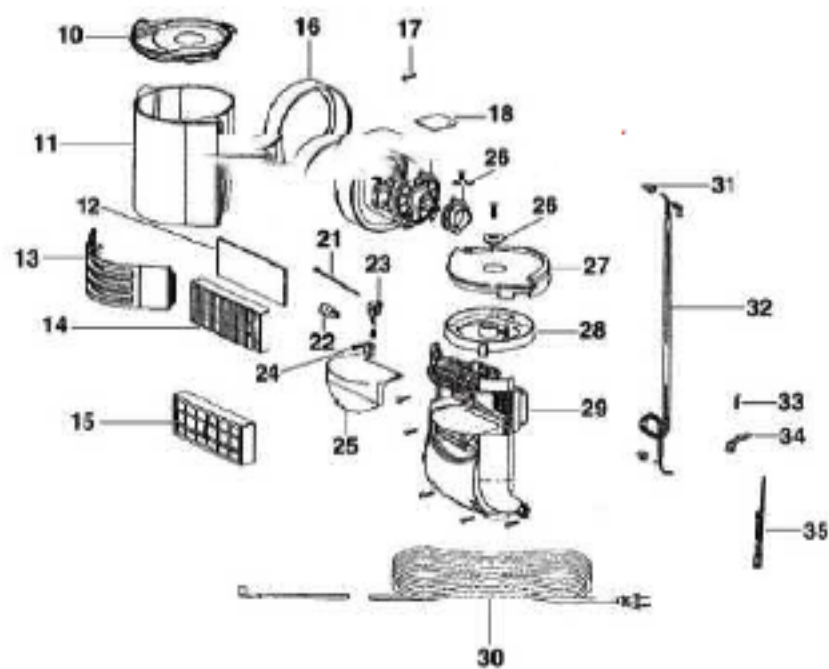

Ref #	Part	Description	Comments	Qty
1	72221-434N	CAP - HANDLE		
2	60990-2	COMBINATION BRSH BRSTLD-C		
3	53238-27	SCREW PACKAGE	Pkg. of 10	
4	74093	HOSE ADAPTER ASSEMBLY		
5	62293-3	HOSE ASSEMBLY - CARTONED		
6	70559A-355N	COUPLING - HOSE		
7	73012	PACKAGE - HARDWARE		
8	74149			
9	71492A	NESTING WAND ASSEMBLY	Includes 71973-119N Outer Wand and 71956a-355N Crevice Wand	
10	73649-355N	LOWER HOSE HOLDER		
11	53238-27	SCREW PACKAGE	Pkg. of 10	
13	73694-355N	CLIP - WAND		
14	39977-355N	HOOK - CORD		
15	75765-1	HANDLE ASSEMBLY (DUSTER)		
16	75628-1	ELECTROSTATIC DUSTER ASSY	Includes 73594	
17	74123-1	DUSTER ASSEMBLY		
18	75391	TURBO NOZZLE ASSEMBLY	Not pictured.	

Ref #	Part	Description	Comments	Qty
1	72472-355N	KNOB - HEIGHT ADJUSTMENT		
3	62572	BASE ASSEMBLY - PACKAGED	Includes items 1,2,4,5,6,7,9,12,13,16,17,18 & 19	
4	54943	SPRING PACKAGE		
5	72521-119N	WHEEL CARRIAGE		
6	71478	AXLE - FRONT		
7	39173A-119N	WHEEL - FRONT		
8	61120A	BELT PKG ASSY-STYLE U EXT	pkg of 2	
9	38063	GUARD - BELT		
10	54669-2	SCREW PACKAGE		
11	62573-1	HOOD ASSEMBLY - PACKAGED		
12	71574	SPRING - HANDLE RELEASE		
13	72473-355N	HANDLE RELEASE		
14	53238-27	SCREW PACKAGE		
15	71487	CLAMP - MOTOR		
16	54432-2	PACKAGE - RETAINING RING	pkg of 10	
17	72117-119N	WHEEL - REAR		
18	73432	BUSHING - AXLE		
19	38590A	AXLE - REAR		
20	73289	BELT CAP ASSEMBLY	Includes item 21	
21	73114	FELT - BASE		
22	60844-7	12" DISTURBULATOR ASSY -		
23	75373-355N	FURNITURE GUARD		
2	73114	FELT - BASE		
24	74104	BASE ROSE ASSEMBLY		