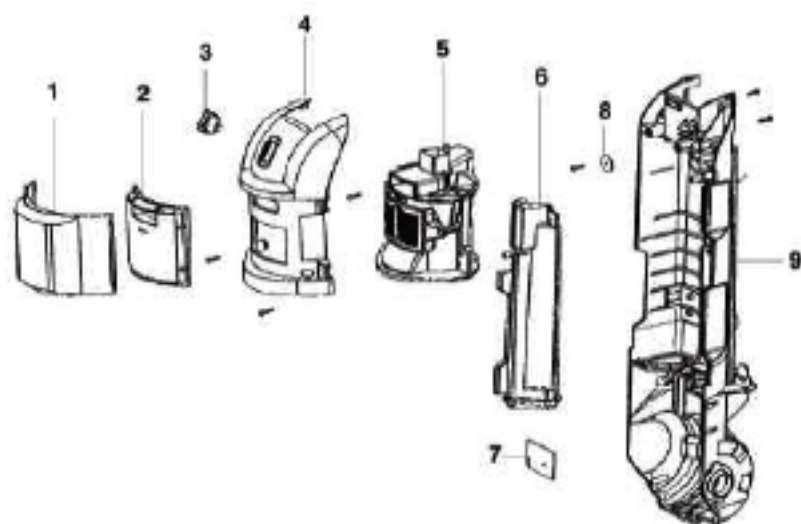

Ref #	Part	Description	Comments	Qty
1	72221-434N	CAP - HANDLE		
2	60990-2	COMBINATION BRSH BRSTLD-C		
3	53238-27	SCREW PACKAGE	Pkg. of 10	
4	74093	HOSE ADAPTER ASSEMBLY		
5	62293-3	HOSE ASSEMBLY - CARTONED		
6	70559A-355N	COUPLING - HOSE		
7	73012	PACKAGE - HARDWARE		
8	74149			
9	71492A	NESTING WAND ASSEMBLY	Includes 71973-119N Outer Wand and 71956a-355N Crevice Wand	
10	73649-355N	LOWER HOSE HOLDER		
11	53238-27	SCREW PACKAGE	Pkg. of 10	
13	73694-355N	CLIP - WAND		
14	39977-355N	HOOK - CORD		
15	75765-1	HANDLE ASSEMBLY (DUSTER)		
16	75628-1	ELECTROSTATIC DUSTER ASSY	Includes 73594	
17	74123-1	DUSTER ASSEMBLY		
18	75391	TURBO NOZZLE ASSEMBLY	Not pictured.	

Ref #	Part	Description	Comments	Qty
1	72472-355N	KNOB - HEIGHT ADJUSTMENT		
3	62572	BASE ASSEMBLY - PACKAGED	Includes items 1,2,4,5,6,7,9,12,13,16,17,18 & 19	
4	54943	SPRING PACKAGE		
5	72521-119N	WHEEL CARRIAGE		
6	71478	AXLE - FRONT		
7	39173A-119N	WHEEL - FRONT		
8	61120A	BELT PKG ASSY-STYLE U EXT	pkg of 2	
9	38063	GUARD - BELT		
10	54669-2	SCREW PACKAGE		
11	62573-1	HOOD ASSEMBLY - PACKAGED		
12	71574	SPRING - HANDLE RELEASE		
13	72473-355N	HANDLE RELEASE		
14	53238-27	SCREW PACKAGE		
15	71487	CLAMP - MOTOR		
16	54432-2	PACKAGE - RETAINING RING	pkg of 10	
17	72117-119N	WHEEL - REAR		
18	73432	BUSHING - AXLE		
19	38590A	AXLE - REAR		
20	73289	BELT CAP ASSEMBLY	Includes item 21	
21	73114	FELT - BASE		
22	60844-7	12" DISTURBULATOR ASSY -		
23	75373-355N	FURNITURE GUARD		
2	73114	FELT - BASE		
24	74104	BASE ROSE ASSEMBLY		