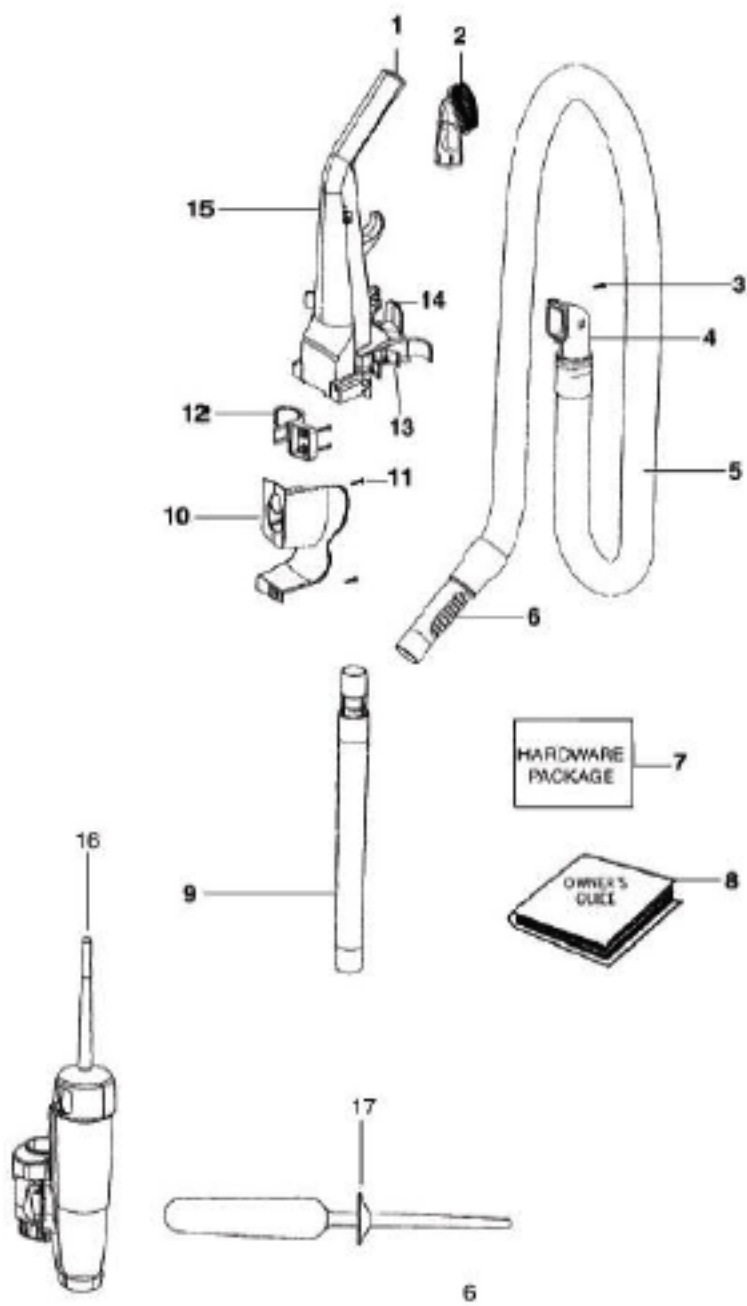

----- Manual continues below part list -----

Available Replacement Parts for Eureka 2950AV

e-39266	BELT OEM EUREKA EXTENED LIFE 1 PACK
E-71492	WAND, NESTING W/CREVICE TOOL
e-60990-2	BRUSH
E-71725-313N	ADAPTER-HOSE

Handle and Accessories - 2950AV

Ref #	Part	Description	Comments	Qty
1	72221-355N	CAP-HANDLE		
2	60990-2	COMBO BRUSH (6230)(GE)		
3	53238-27	SCREW PKG	Pkg. of 10	
4	71725-313N	ADAPTER HOSE		
5	60038-4	HOSE ASSY (BRAVO HOSE)		
6	70559A-355N	COUPLING - HOSE		
7	73012	HARDWARE PACKAGE		
8	74149			
9	71492A	NESTED WAND	Includes 71973-119N Outer Wand and 71956a-355N Crevice Wand	
10	73649-355N	LOWER HOSE HOLDER		
11	53238-27	SCREW PKG	Pkg. of 10	
12	74217-355N	HOSE HOOK		
13	73694-355N	CLIP WAND		
14	39977-355N	HOOK-CORD		
15	74101-6	HANDLE		
16	75628-2	ELECTROSTATIC DUSTER ASSY.	Includes 73594	
17	74123-1	TELESCOPIC WAND (DUSTER ONLY)		