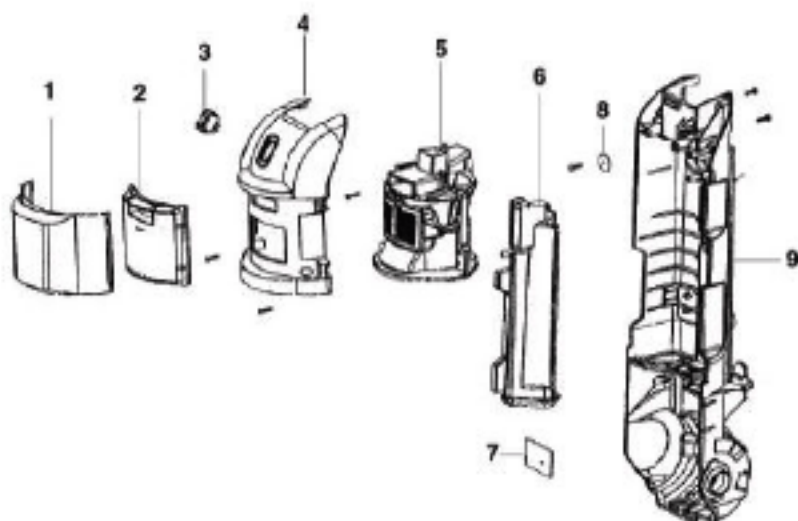

----- Manual continues below part list -----

Available Replacement Parts for Eureka 2950AV

e-39266	BELT OEM EUREKA EXTENED LIFE 1 PACK
E-71492	WAND, NESTING W/CREVICE TOOL
e-60990-2	BRUSH
E-71725-313N	ADAPTER-HOSE

Handle and Accessories - 2950AV

Ref #	Part	Description	Comments	Qty
1	72221-355N	CAP-HANDLE		
2	60990-2	COMBO BRUSH (6230)(GE)		
3	53238-27	SCREW PKG	Pkg. of 10	
4	71725-313N	ADAPTER HOSE		
5	60038-4	HOSE ASSY (BRAVO HOSE)		
6	70559A-355N	COUPLING - HOSE		
7	73012	HARDWARE PACKAGE		
8	74149			
9	71492A	NESTED WAND	Includes 71973-119N Outer Wand and 71956a-355N Crevice Wand	
10	73649-355N	LOWER HOSE HOLDER		
11	53238-27	SCREW PKG	Pkg. of 10	
12	74217-355N	HOSE HOOK		
13	73694-355N	CLIP WAND		
14	39977-355N	HOOK-CORD		
15	74101-6	HANDLE		
16	75628-2	ELECTROSTATIC DUSTER ASSY.	Includes 73594	
17	74123-1	TELESCOPIC WAND (DUSTER ONLY)		