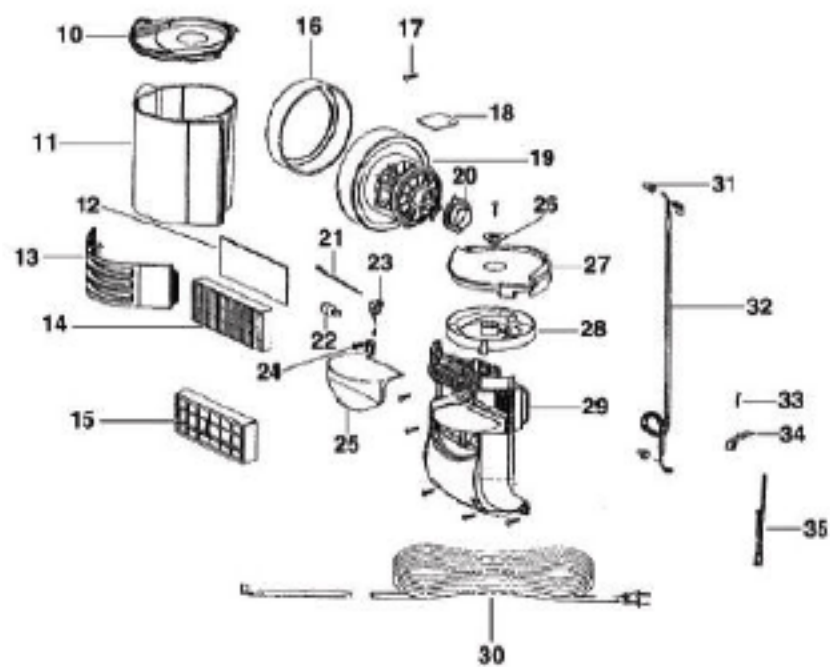

Handle and Accessories - 2950AV

Ref #	Part	Description	Comments	Qty
1	72221-355N	CAP-HANDLE		
2	60990-2	COMBO BRUSH (6230)(GE)		
3	53238-27	SCREW PKG	Pkg. of 10	
4	71725-313N	ADAPTER HOSE		
5	60038-4	HOSE ASSY (BRAVO HOSE)		
6	70559A-355N	COUPLING - HOSE		
7	73012	HARDWARE PACKAGE		
8	74149			
9	71492A	NESTED WAND	Includes 71973-119N Outer Wand and 71956a-355N Crevice Wand	
10	73649-355N	LOWER HOSE HOLDER		
11	53238-27	SCREW PKG	Pkg. of 10	
12	74217-355N	HOSE HOOK		
13	73694-355N	CLIP WAND		
14	39977-355N	HOOK-CORD		
15	74101-6	HANDLE		
16	75628-2	ELECTROSTATIC DUSTER ASSY.	Includes 73594	
17	74123-1	TELESCOPIC WAND (DUSTER ONLY)		

Main Body - 2950AV

Ref #	Part	Description	Comments	Qty
1	76558	FILTER DOOR & GRAPHICS AS		
2	76552	Filter & Foam Assembly		
3	76464	On/Off Switch		
4	63195-3	CYCLONE COVER ASSEMBLY -		
5	76550	CYCLONE ASSEMBLY		
6	76549	AIR DUCT ASSEMBLY		
7	74169	SHIELD-WIRING		
9	76548	REAR HOUSING ASSEMBLY	Includes motor cover gasket 72522-2	
11	73301-462N	CUP		
13	74333-10	EXHAUST FLTR DOOR&GRPHCS		
14	73593	MICRON FILTER NLA - use 39524		
16	72476-119N	GASKET-MOTOR CAN		
17	62082	SCREW PACKAGE	Pkg. of 10	
18	73526	SHIELD - MOTOR		
8	74178	WASHER - FIBER		
20	72650-119N	BUSHING-MOTOR		
21	46713-3	TIE - CABLE (PURCHASED)		
22	57940-3	HEADLIGHT		
23	38828B-5	HEADLIGHT ASSEMBLY		
24	54669-2	SCREW PKG OF 10	Pkg. of 10	
25	73313-357N	LENS - HEADLIGHT		
26	73704-355N	CAP - ELEVATOR		
27	73623-355N	Platform - Cup		
28	73624-355N	Actuator - Cup		
29	63196-1	MOTOR COVER ASSEMBLY - PK		
30	39585-24	SUPPLY CORD & TERMINAL AS		
12	61541	FILTER FRAME		
19	62075-1	MOTOR ASSY.		
31	60192-1	WIRE SPLICE 5 (53214-2)	Pkg. of 5	
32	73001-2	CORD & TERMINAL ASSY		
33	61803-3	SCREW PKG		
34	72443	THERMOSTAT CLIP		
35	74719	THERMOSTAT & TERMINAL ASS		
36	76276-333N	SCREEN - FILTER	Filter Screen not pictured	