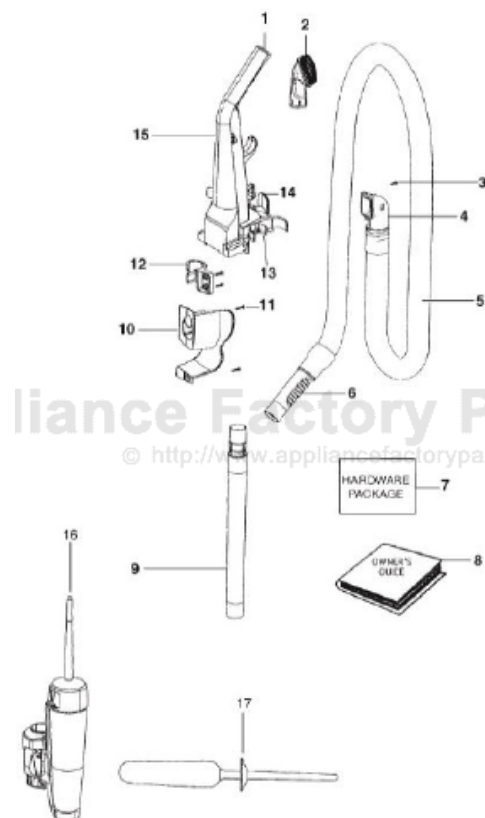

[Find Your Eureka Vacuum Cleaner Parts - Select From 855 Models](#)

----- Manual continues below part list -----