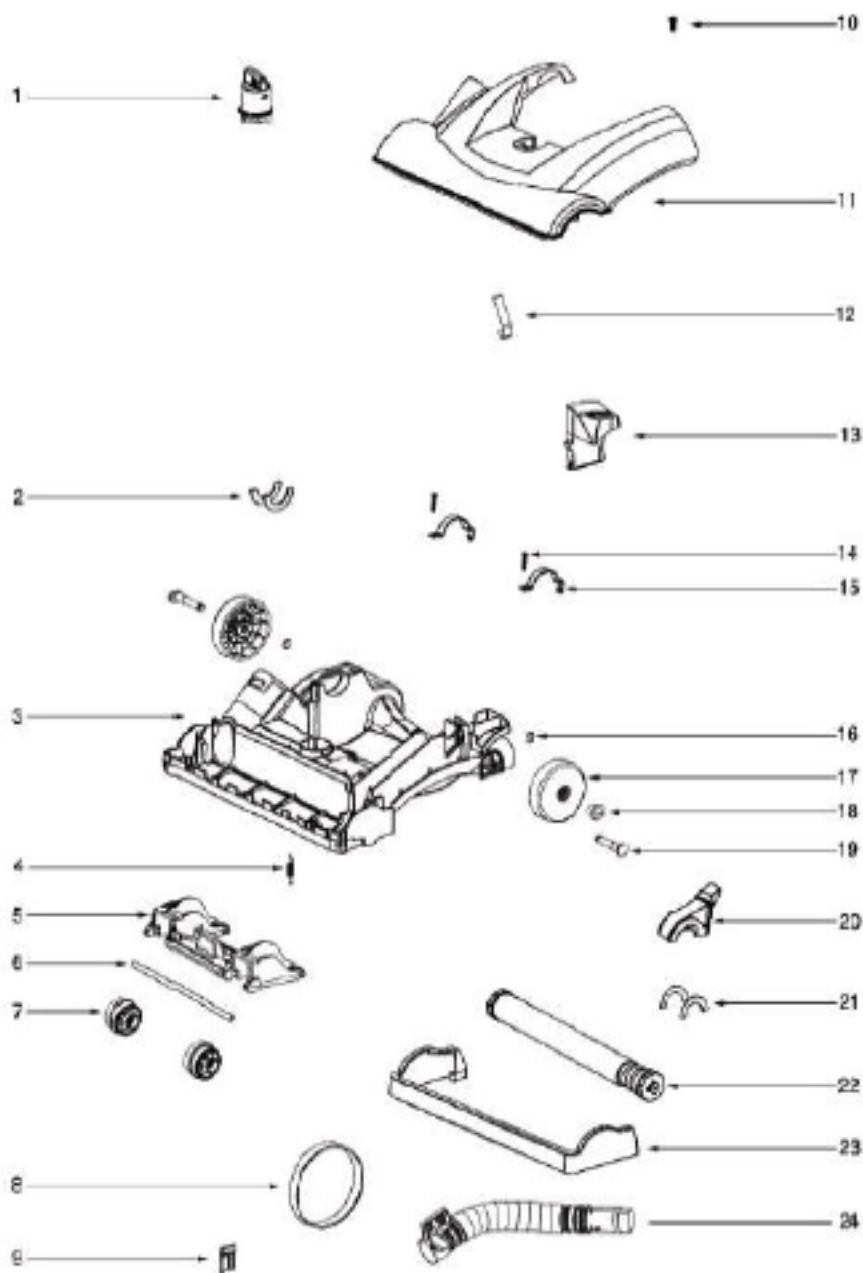

Base and Hood - 2950AV

Ref #	Part	Description	Comments	Qty
1	72472-355N	KNOB-HEIGHT ADJUSTMENT		
3	62572	BASE ASSY.	Includes items 1,2,4,5,6,7,9,12,13,16,17,18 & 19	
4	54943	SPRING PKG-10		
5	72521-119N	WHEEL CARRIAGE		
6	71478	FRONT AXLE		
7	39173A-119N	FRONT WHEEL (39173-119N)		
8	61120A	BELT (LONG LIFE)-U	pkg of 2	
9	38063	GUARD - BELT (155512)		
10	54669-2	SCREW PKG OF 10		
11	63194-2	HOOD ASSEMBLY - PKG		
12	71574	HANDLE RELEASE SPRING		
13	72473-355N	HANDLE RELEASE		
14	53238-27	SCREW PKG		
15	71487	MOTOR CLAMP		
16	54432-2	PKG-RTNG RING10	pkg of 10	
17	72117-119N	REAR WHEELS		
18	73432	BUSHING-AXLE		
19	38590A	AXLE - REAR		
20	73289	BELT CAP	Includes item 21	
21	73114	FELT BASE		
22	60844-7	BRUSHROLL FOR 2940-2941		
23	75373-355N	FURNITURE GUARD		
2	73114	FELT BASE		
24	74104	BASE TUBE