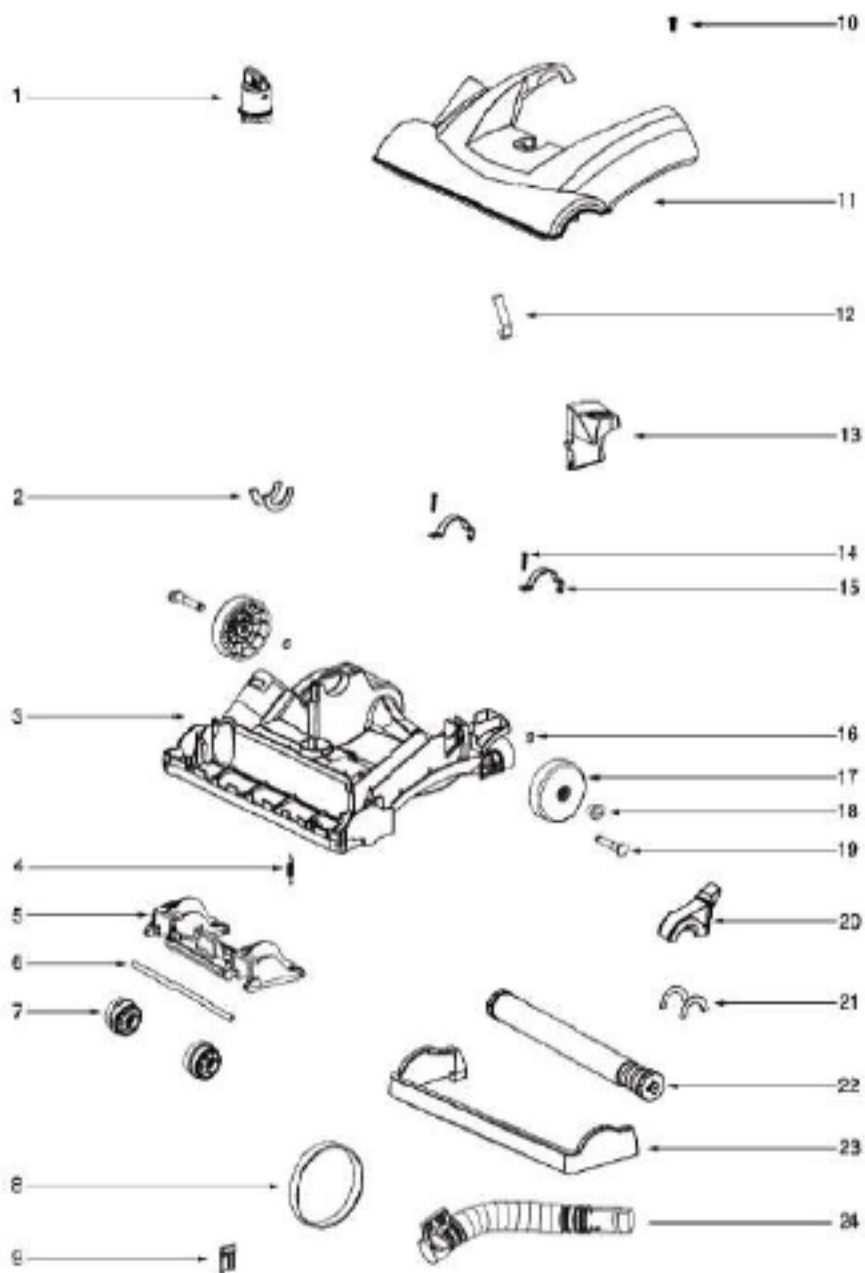

Handle and Accessories - 2950AV

Ref #	Part	Description	Comments	Qty
1	72221-355N	CAP-HANDLE		
2	60990-2	COMBO BRUSH (6230)(GE)		
3	53238-27	SCREW PKG	Pkg. of 10	
4	71725-313N	ADAPTER HOSE		
5	60038-4	HOSE ASSY (BRAVO HOSE)		
6	70559A-355N	COUPLING - HOSE		
7	73012	HARDWARE PACKAGE		
8	74149			
9	71492A	NESTED WAND	Includes 71973-119N Outer Wand and 71956a-355N Crevice Wand	
10	73649-355N	LOWER HOSE HOLDER		
11	53238-27	SCREW PKG	Pkg. of 10	
12	74217-355N	HOSE HOOK		
13	73694-355N	CLIP WAND		
14	39977-355N	HOOK-CORD		
15	74101-6	HANDLE		
16	75628-2	ELECTROSTATIC DUSTER ASSY.	Includes 73594	
17	74123-1	TELESCOPIC WAND (DUSTER ONLY)		

Main Body - 2950AV

Ref #	Part	Description	Comments	Qty
1	76558	FILTER DOOR & GRAPHICS AS		
2	76552	Filter & Foam Assembly		
3	76464	On/Off Switch		
4	63195-3	CYCLONE COVER ASSEMBLY -		
5	76550	CYCLONE ASSEMBLY		
6	76549	AIR DUCT ASSEMBLY		
7	74169	SHIELD-WIRING		
9	76548	REAR HOUSING ASSEMBLY	Includes motor cover gasket 72522-2	
11	73301-462N	CUP		
13	74333-10	EXHAUST FLTR DOOR&GRPHCS		
14	73593	MICRON FILTER NLA - use 39524		
16	72476-119N	GASKET-MOTOR CAN		
17	62082	SCREW PACKAGE	Pkg. of 10	
18	73526	SHIELD - MOTOR		
8	74178	WASHER - FIBER		
20	72650-119N	BUSHING-MOTOR		
21	46713-3	TIE - CABLE (PURCHASED)		
22	57940-3	HEADLIGHT		
23	38828B-5	HEADLIGHT ASSEMBLY		
24	54669-2	SCREW PKG OF 10	Pkg. of 10	
25	73313-357N	LENS - HEADLIGHT		
26	73704-355N	CAP - ELEVATOR		
27	73623-355N	Platform - Cup		
28	73624-355N	Actuator - Cup		
29	63196-1	MOTOR COVER ASSEMBLY - PK		
30	39585-24	SUPPLY CORD & TERMINAL AS		
12	61541	FILTER FRAME		
19	62075-1	MOTOR ASSY.		
31	60192-1	WIRE SPLICE 5 (53214-2)	Pkg. of 5	
32	73001-2	CORD & TERMINAL ASSY		
33	61803-3	SCREW PKG		
34	72443	THERMOSTAT CLIP		
35	74719	THERMOSTAT & TERMINAL ASS		
36	76276-333N	SCREEN - FILTER	Filter Screen not pictured	