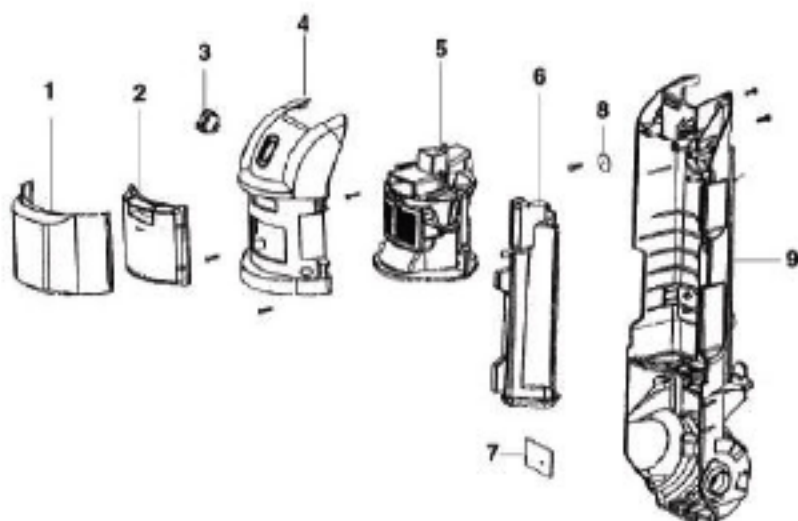

Handle and Accessories - 2950AV

Ref #	Part	Description	Comments	Qty
1	72221-355N	CAP-HANDLE		
2	60990-2	COMBO BRUSH (6230)(GE)		
3	53238-27	SCREW PKG	Pkg. of 10	
4	71725-313N	ADAPTER HOSE		
5	60038-4	HOSE ASSY (BRAVO HOSE)		
6	70559A-355N	COUPLING - HOSE		
7	73012	HARDWARE PACKAGE		
8	74149			
9	71492A	NESTED WAND	Includes 71973-119N Outer Wand and 71956a-355N Crevice Wand	
10	73649-355N	LOWER HOSE HOLDER		
11	53238-27	SCREW PKG	Pkg. of 10	
12	74217-355N	HOSE HOOK		
13	73694-355N	CLIP WAND		
14	39977-355N	HOOK-CORD		
15	74101-6	HANDLE		
16	75628-2	ELECTROSTATIC DUSTER ASSY.	Includes 73594	
17	74123-1	TELESCOPIC WAND (DUSTER ONLY)		

Main Body - 2950AV

Ref #	Part	Description	Comments	Qty
1	76558	FILTER DOOR & GRAPHICS AS		
2	76552	Filter & Foam Assembly		
3	76464	On/Off Switch		
4	63195-3	CYCLONE COVER ASSEMBLY -		
5	76550	CYCLONE ASSEMBLY		
6	76549	AIR DUCT ASSEMBLY		
7	74169	SHIELD-WIRING		
9	76548	REAR HOUSING ASSEMBLY	Includes motor cover gasket 72522-2	
11	73301-462N	CUP		
13	74333-10	EXHAUST FLTR DOOR&GRPHCS		
14	73593	MICRON FILTER NLA - use 39524		
16	72476-119N	GASKET-MOTOR CAN		
17	62082	SCREW PACKAGE	Pkg. of 10	
18	73526	SHIELD - MOTOR		
8	74178	WASHER - FIBER		
20	72650-119N	BUSHING-MOTOR		
21	46713-3	TIE - CABLE (PURCHASED)		
22	57940-3	HEADLIGHT		
23	38828B-5	HEADLIGHT ASSEMBLY		
24	54669-2	SCREW PKG OF 10	Pkg. of 10	
25	73313-357N	LENS - HEADLIGHT		
26	73704-355N	CAP - ELEVATOR		
27	73623-355N	Platform - Cup		
28	73624-355N	Actuator - Cup		
29	63196-1	MOTOR COVER ASSEMBLY - PK		
30	39585-24	SUPPLY CORD & TERMINAL AS		
12	61541	FILTER FRAME		
19	62075-1	MOTOR ASSY.		
31	60192-1	WIRE SPLICE 5 (53214-2)	Pkg. of 5	
32	73001-2	CORD & TERMINAL ASSY		
33	61803-3	SCREW PKG		
34	72443	THERMOSTAT CLIP		
35	74719	THERMOSTAT & TERMINAL ASS		
36	76276-333N	SCREEN - FILTER	Filter Screen not pictured	