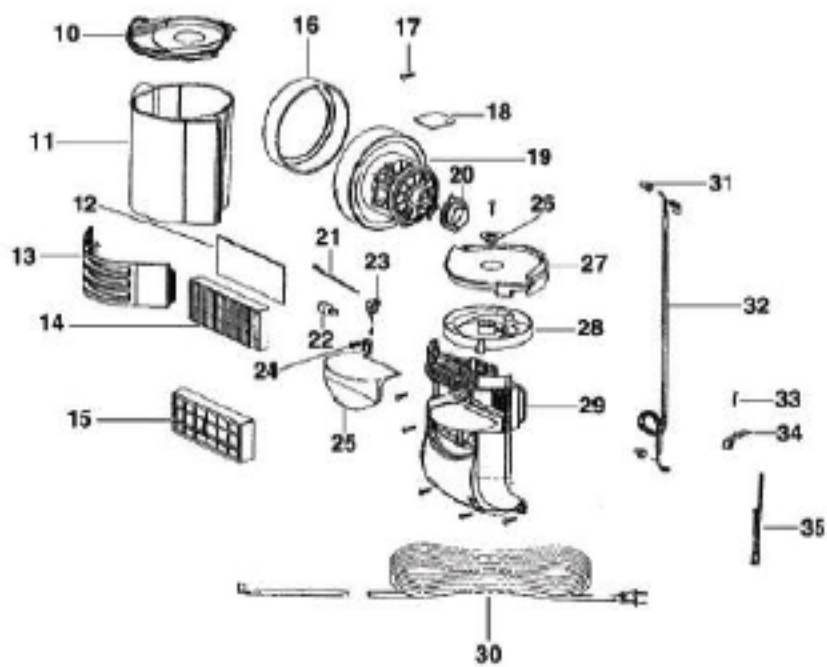

----- Manual continues below part list -----

Available Replacement Parts for Eureka 2950AV

e-39266	BELT OEM EUREKA EXTENED LIFE 1 PACK
E-71492	WAND, NESTING W/CREVICE TOOL
e-60990-2	BRUSH
E-71725-313N	ADAPTER-HOSE

Handle and Accessories - 2950AV

Ref #	Part	Description	Comments	Qty
1	72221-355N	CAP-HANDLE		
2	60990-2	COMBO BRUSH (6230)(GE)		
3	53238-27	SCREW PKG	Pkg. of 10	
4	71725-313N	ADAPTER HOSE		
5	60038-4	HOSE ASSY (BRAVO HOSE)		
6	70559A-355N	COUPLING - HOSE		
7	73012	HARDWARE PACKAGE		
8	74149			
9	71492A	NESTED WAND	Includes 71973-119N Outer Wand and 71956a-355N Crevice Wand	
10	73649-355N	LOWER HOSE HOLDER		
11	53238-27	SCREW PKG	Pkg. of 10	
12	74217-355N	HOSE HOOK		
13	73694-355N	CLIP WAND		
14	39977-355N	HOOK-CORD		
15	74101-6	HANDLE		
16	75628-2	ELECTROSTATIC DUSTER ASSY.	Includes 73594	
17	74123-1	TELESCOPIC WAND (DUSTER ONLY)		