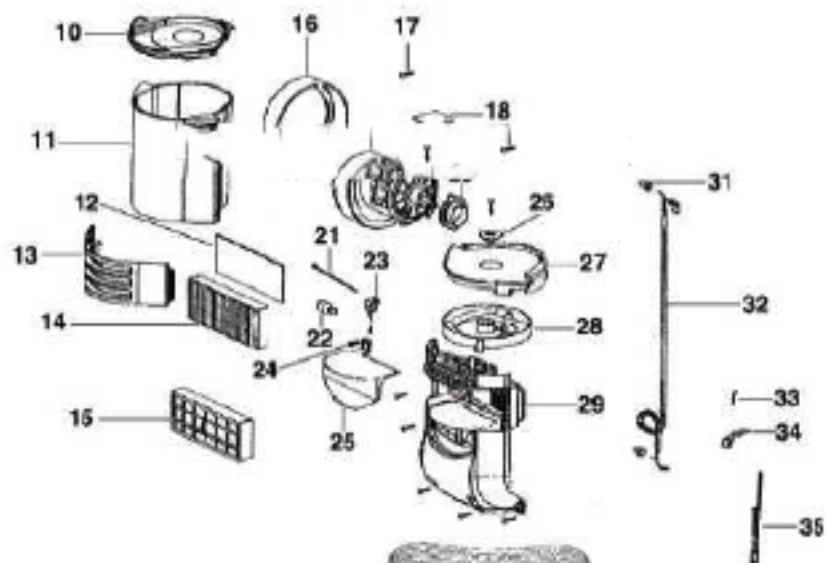

Qty	Part	Description	Comments	Qty
1	72221-374M			
2	60990-2	COMBINATION BRSH BRSTLD-C		
3	53238-27	SCREW PACKAGE	Pkg. of 10	
4	74093			
5	62293-2			
6	28472A-355N	COUPLING - HOSE		
7	73012	PACKAGE - HARDWARE		
8	74149			
9	71492A	NESTING WAND ASSEMBLY	Includes 71973-119N Outer Wand and 71956a-355N Crevice Wand	
10	73649-355N			
11	53238-27	SCREW PACKAGE	Pkg. of 10	
12	74217-355N			
13	73694-355N			
14	39977-355N	HOOK - CORD		
15	73710			

Part #	Part	Description	Comments	Qty
1	74119-1			
2	74482	DUST CUP FILTER PACKAGE D		
3	39455-1	SWITCH - ROCKER		
4	74099			
5	74098			
6	74092			
7	74169			
9	74096			
10	74094			
11	73301-357N			
13	74333-2			
14			Not on this model.	
15	61850	HEPA FILTER PKG - STYLE H		
16	72476-119N	GASKET - MOTOR CAN		
17	62082	SCREW PACKAGE	Pkg. of 10	
18	73526	SHIELD - MOTOR		
8	74178			
20	72650-119N	BUSHING - MOTOR		
21	46713-3	TIE - CABLE (PURCHASED)		
22	57940-3	LAMP - HEADLIGHT		
23	38828B-5	HEADLIGHT ASSEMBLY		
24	54669-2	SCREW PACKAGE	Pkg. of 10	
25	73313-357N			
26	73704-355N			
27	73523-355N			
28	73624-355N			
29	74335-2			
30	39585-5	SUPPLY CORD & TERMINAL AS		
12			Not on this model.	
19	62075-1	MOTOR ASSEMBLY - CTND		
31	60192-1	WIRE SPLICE 5	Pkg. of 5	
32	73001-1			
33	61803-3	SCREW PACKAGE		
34	72443	THERMOSTAT CLIP		
35	74719			