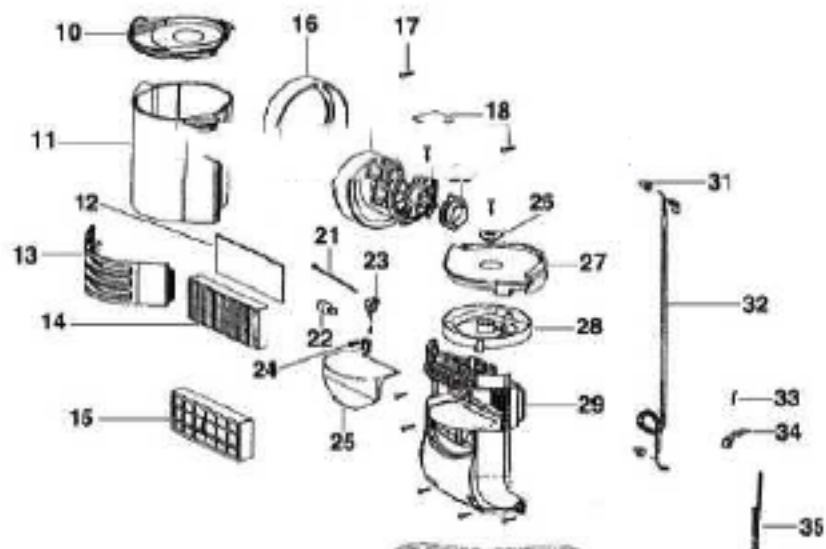

----- Manual continues below part list -----

Available Replacement Parts for Eureka 2970A

e-39266	BELT OEM EUREKA EXTENED LIFE 1 PACK
E-61850	FILTER HEPA FOR EUREKA 1 PACK
E-74482	FILTER, DUST CUP, 1PK
E-71492	WAND, NESTING W/CREVICE TOOL
e-60990-2	BRUSH
ER-2028	ROLLER

Qty	Part	Description	Comments	Qty
1	72221-374M			
2	60990-2	COMBINATION BRSH BRSTLD-C		
3	53238-27	SCREW PACKAGE	Pkg. of 10	
4	74093			
5	62293-2			
6	29472A-355N	COUPLING - HOSE		
7	73012	PACKAGE - HARDWARE		
8	74149			
9	71492A	NESTING WAND ASSEMBLY	Includes 71973-119N Outer Wand and 71956a-355N Crevice Wand	
10	73649-355N			
11	53238-27	SCREW PACKAGE	Pkg. of 10	
12	74217-355N			
13	73694-355N			
14	39977-355N	HOOK - CORD		
15	73710			

Part #	Part	Description	Comments	Qty
1	74119-1			
2	74482	DUST CUP FILTER PACKAGE D		
3	39455-1	SWITCH - ROCKER		
4	74099			
5	74098			
6	74092			
7	74169			
9	74096			
10	74094			
11	73301-357N			
13	74333-2			
14			Not on this model.	
15	61850	HEPA FILTER PKG - STYLE H		
16	72476-119N	GASKET - MOTOR CAN		
17	62082	SCREW PACKAGE	Pkg. of 10	
18	73526	SHIELD - MOTOR		
8	74178			
20	72650-119N	BUSHING - MOTOR		
21	46713-3	TIE - CABLE (PURCHASED)		
22	57940-3	LAMP - HEADLIGHT		
23	38828B-5	HEADLIGHT ASSEMBLY		
24	54669-2	SCREW PACKAGE	Pkg. of 10	
25	73313-357N			
26	73704-355N			
27	73523-355N			
28	73624-355N			
29	74335-2			
30	39585-5	SUPPLY CORD & TERMINAL AS		
12			Not on this model.	
19	62075-1	MOTOR ASSEMBLY - CTND		
31	60192-1	WIRE SPLICE 5	Pkg. of 5	
32	73001-1			
33	61803-3	SCREW PACKAGE		
34	72443	THERMOSTAT CLIP		
35	74719			