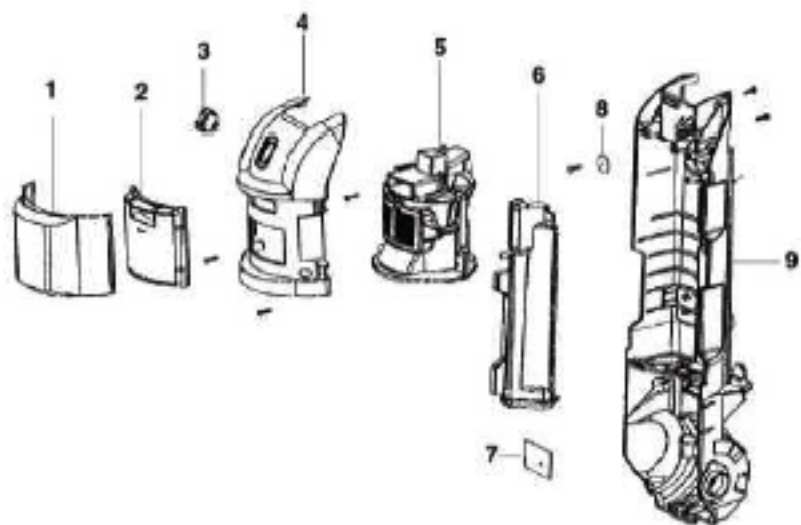

----- Manual continues below part list -----

Available Replacement Parts for Eureka 2970A

e-39266	BELT OEM EUREKA EXTENED LIFE 1 PACK
E-61850	FILTER HEPA FOR EUREKA 1 PACK
E-74482	FILTER, DUST CUP, 1PK
E-71492	WAND, NESTING W/CREVICE TOOL
e-60990-2	BRUSH
ER-2028	ROLLER

Qty	Part	Description	Comments	Qty
1	72221-374M			
2	60990-2	COMBINATION BRSH BRSTLD-C		
3	53238-27	SCREW PACKAGE	Pkg. of 10	
4	74093			
5	62293-2			
6	29472A-355N	COUPLING - HOSE		
7	73012	PACKAGE - HARDWARE		
8	74149			
9	71492A	NESTING WAND ASSEMBLY	Includes 71973-119N Outer Wand and 71956a-355N Crevice Wand	
10	73649-355N			
11	53238-27	SCREW PACKAGE	Pkg. of 10	
12	74217-355N			
13	73694-355N			
14	39977-355N	HOOK - CORD		
15	73710			

Part #	Part	Description	Comments	Qty
1	74119-1			
2	74482	DUST CUP FILTER PACKAGE D		
3	39455-1	SWITCH - ROCKER		
4	74099			
5	74098			
6	74092			
7	74169			
9	74096			
10	74094			
11	73301-357N			
13	74333-2			
14			Not on this model.	
15	61850	HEPA FILTER PKG - STYLE H		
16	72476-119N	GASKET - MOTOR CAN		
17	62082	SCREW PACKAGE	Pkg. of 10	
18	73526	SHIELD - MOTOR		
8	74178			
20	72650-119N	BUSHING - MOTOR		
21	46713-3	TIE - CABLE (PURCHASED)		
22	57940-3	LAMP - HEADLIGHT		
23	38828B-5	HEADLIGHT ASSEMBLY		
24	54669-2	SCREW PACKAGE	Pkg. of 10	
25	73313-357N			
26	73704-355N			
27	73523-355N			
28	73624-355N			
29	74335-2			
30	39585-5	SUPPLY CORD & TERMINAL AS		
12			Not on this model.	
19	62075-1	MOTOR ASSEMBLY - CTND		
31	60192-1	WIRE SPLICE 5	Pkg. of 5	
32	73001-1			
33	61803-3	SCREW PACKAGE		
34	72443	THERMOSTAT CLIP		
35	74719			