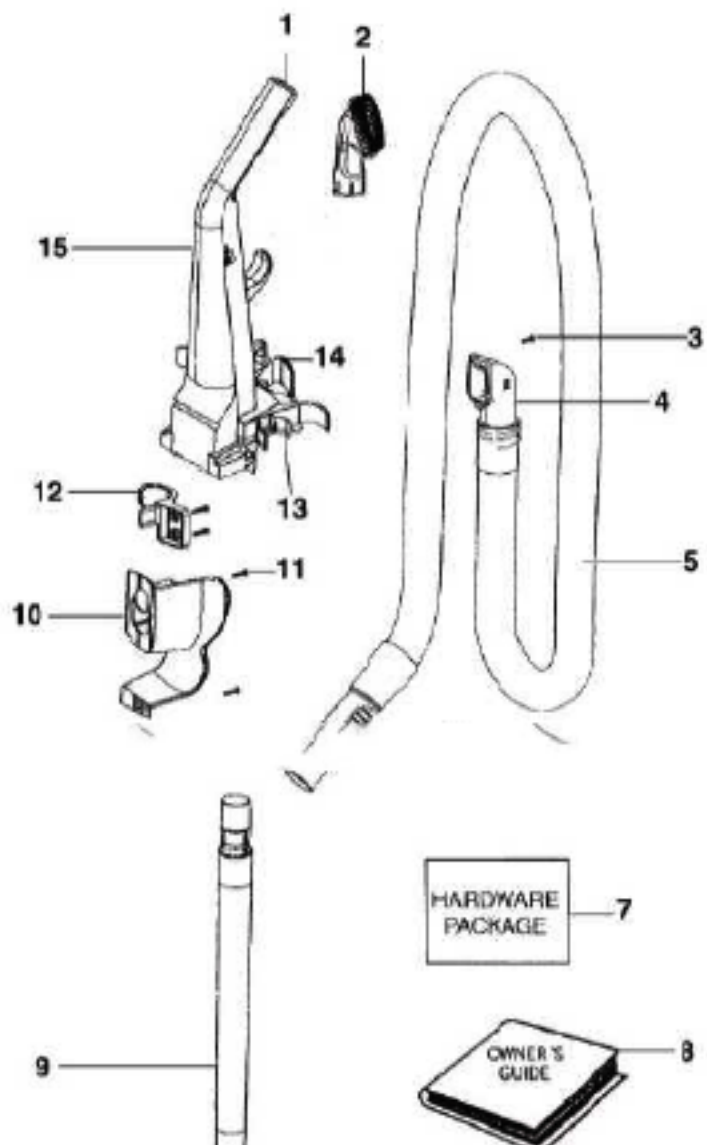

----- Manual continues below part list -----

Available Replacement Parts for Eureka 2970A

e-39266	BELT OEM EUREKA EXTENED LIFE 1 PACK
E-61850	FILTER HEPA FOR EUREKA 1 PACK
E-74482	FILTER, DUST CUP, 1PK
E-71492	WAND, NESTING W/CREVICE TOOL
e-60990-2	BRUSH
ER-2028	ROLLER

Qty	Part	Description	Comments	Qty
1	72221-374M			
2	60990-2	COMBINATION BRSH BRSTLD-C		
3	53238-27	SCREW PACKAGE	Pkg. of 10	
4	74093			
5	62293-2			
6	29472A-355N	COUPLING - HOSE		
7	73012	PACKAGE - HARDWARE		
8	74149			
9	71492A	NESTING WAND ASSEMBLY	Includes 71973-119N Outer Wand and 71956a-355N Crevice Wand	
10	73649-355N			
11	53238-27	SCREW PACKAGE	Pkg. of 10	
12	74217-355N			
13	73694-355N			
14	39977-355N	HOOK - CORD		
15	73710			

Part #	Part	Description	Comments	Qty
1	74119-1			
2	74482	DUST CUP FILTER PACKAGE D		
3	39455-1	SWITCH - ROCKER		
4	74099			
5	74098			
6	74092			
7	74169			
9	74096			
10	74094			
11	73301-357N			
13	74333-2			
14			Not on this model.	
15	61850	HEPA FILTER PKG - STYLE H		
16	72476-119N	GASKET - MOTOR CAN		
17	62082	SCREW PACKAGE	Pkg. of 10	
18	73526	SHIELD - MOTOR		
8	74178			
20	72650-119N	BUSHING - MOTOR		
21	46713-3	TIE - CABLE (PURCHASED)		
22	57940-3	LAMP - HEADLIGHT		
23	38828B-5	HEADLIGHT ASSEMBLY		
24	54669-2	SCREW PACKAGE	Pkg. of 10	
25	73313-357N			
26	73704-355N			
27	73523-355N			
28	73624-355N			
29	74335-2			
30	39585-5	SUPPLY CORD & TERMINAL AS		
12			Not on this model.	
19	62075-1	MOTOR ASSEMBLY - CTND		
31	60192-1	WIRE SPLICE 5	Pkg. of 5	
32	73001-1			
33	61803-3	SCREW PACKAGE		
34	72443	THERMOSTAT CLIP		
35	74719			