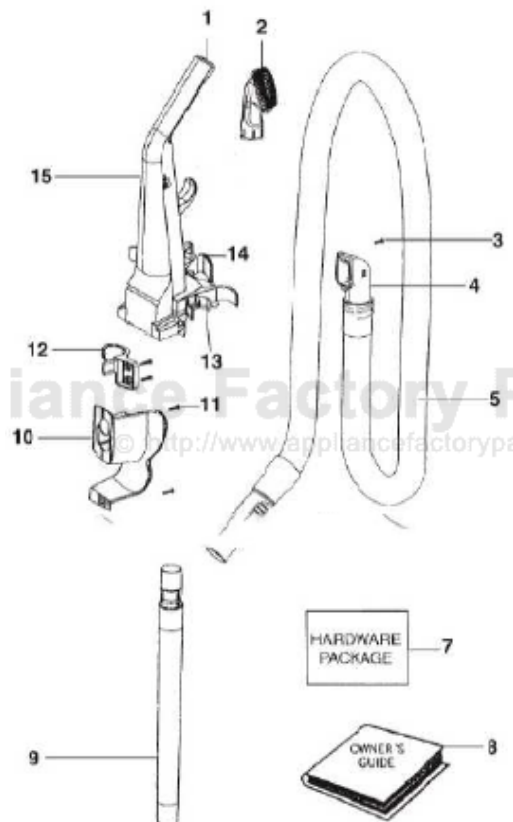

[Find Your Eureka Vacuum Cleaner Parts - Select From 855 Models](#)

----- Manual continues below part list -----