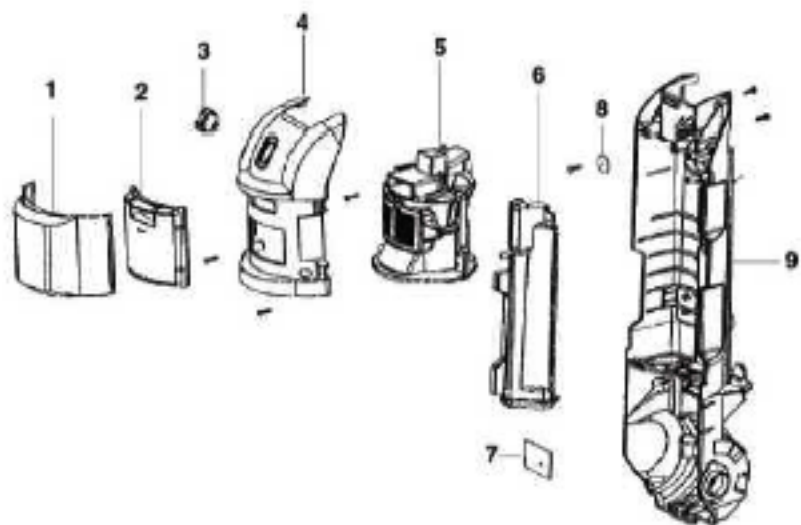

Qty	Part	Description	Comments	Qty
1	72221-374M			
2	60990-2	COMBINATION BRSH BRSTLD-C		
3	53238-27	SCREW PACKAGE	Pkg. of 10	
4	74093			
5	62293-2			
6	28472A-355N	COUPLING - HOSE		
7	73012	PACKAGE - HARDWARE		
8	74149			
9	71492A	NESTING WAND ASSEMBLY	Includes 71973-119N Outer Wand and 71956a-355N Crevice Wand	
10	73649-355N			
11	53238-27	SCREW PACKAGE	Pkg. of 10	
12	74217-355N			
13	73694-355N			
14	39977-355N	HOOK - CORD		
15	73710			

Part #	Part	Description	Comments	Qty
1	74119-1			
2	74482	DUST CUP FILTER PACKAGE D		
3	39455-1	SWITCH - ROCKER		
4	74099			
5	74098			
6	74092			
7	74169			
9	74096			
10	74094			
11	73301-357N			
13	74333-2			
14			Not on this model.	
15	61850	HEPA FILTER PKG - STYLE H		
16	72476-119N	GASKET - MOTOR CAN		
17	62082	SCREW PACKAGE	Pkg. of 10	
18	73526	SHIELD - MOTOR		
8	74178			
20	72650-119N	BUSHING - MOTOR		
21	46713-3	TIE - CABLE (PURCHASED)		
22	57940-3	LAMP - HEADLIGHT		
23	38828B-5	HEADLIGHT ASSEMBLY		
24	54669-2	SCREW PACKAGE	Pkg. of 10	
25	73313-357N			
26	73704-355N			
27	73523-355N			
28	73624-355N			
29	74335-2			
30	39585-5	SUPPLY CORD & TERMINAL AS		
12			Not on this model.	
19	62075-1	MOTOR ASSEMBLY - CTND		
31	60192-1	WIRE SPLICE 5	Pkg. of 5	
32	73001-1			
33	61803-3	SCREW PACKAGE		
34	72443	THERMOSTAT CLIP		
35	74719			