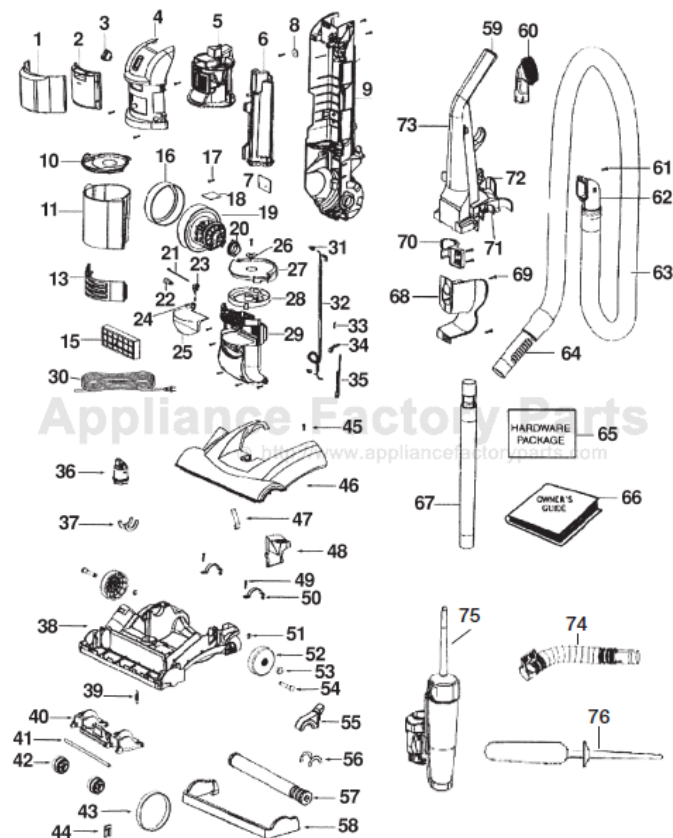

Eureka 2971AV Owner's Manual

[Shop genuine replacement parts for Eureka 2971AV](#)

[Find Your Eureka Vacuum Cleaner Parts - Select From 855 Models](#)

----- Manual continues below part list -----