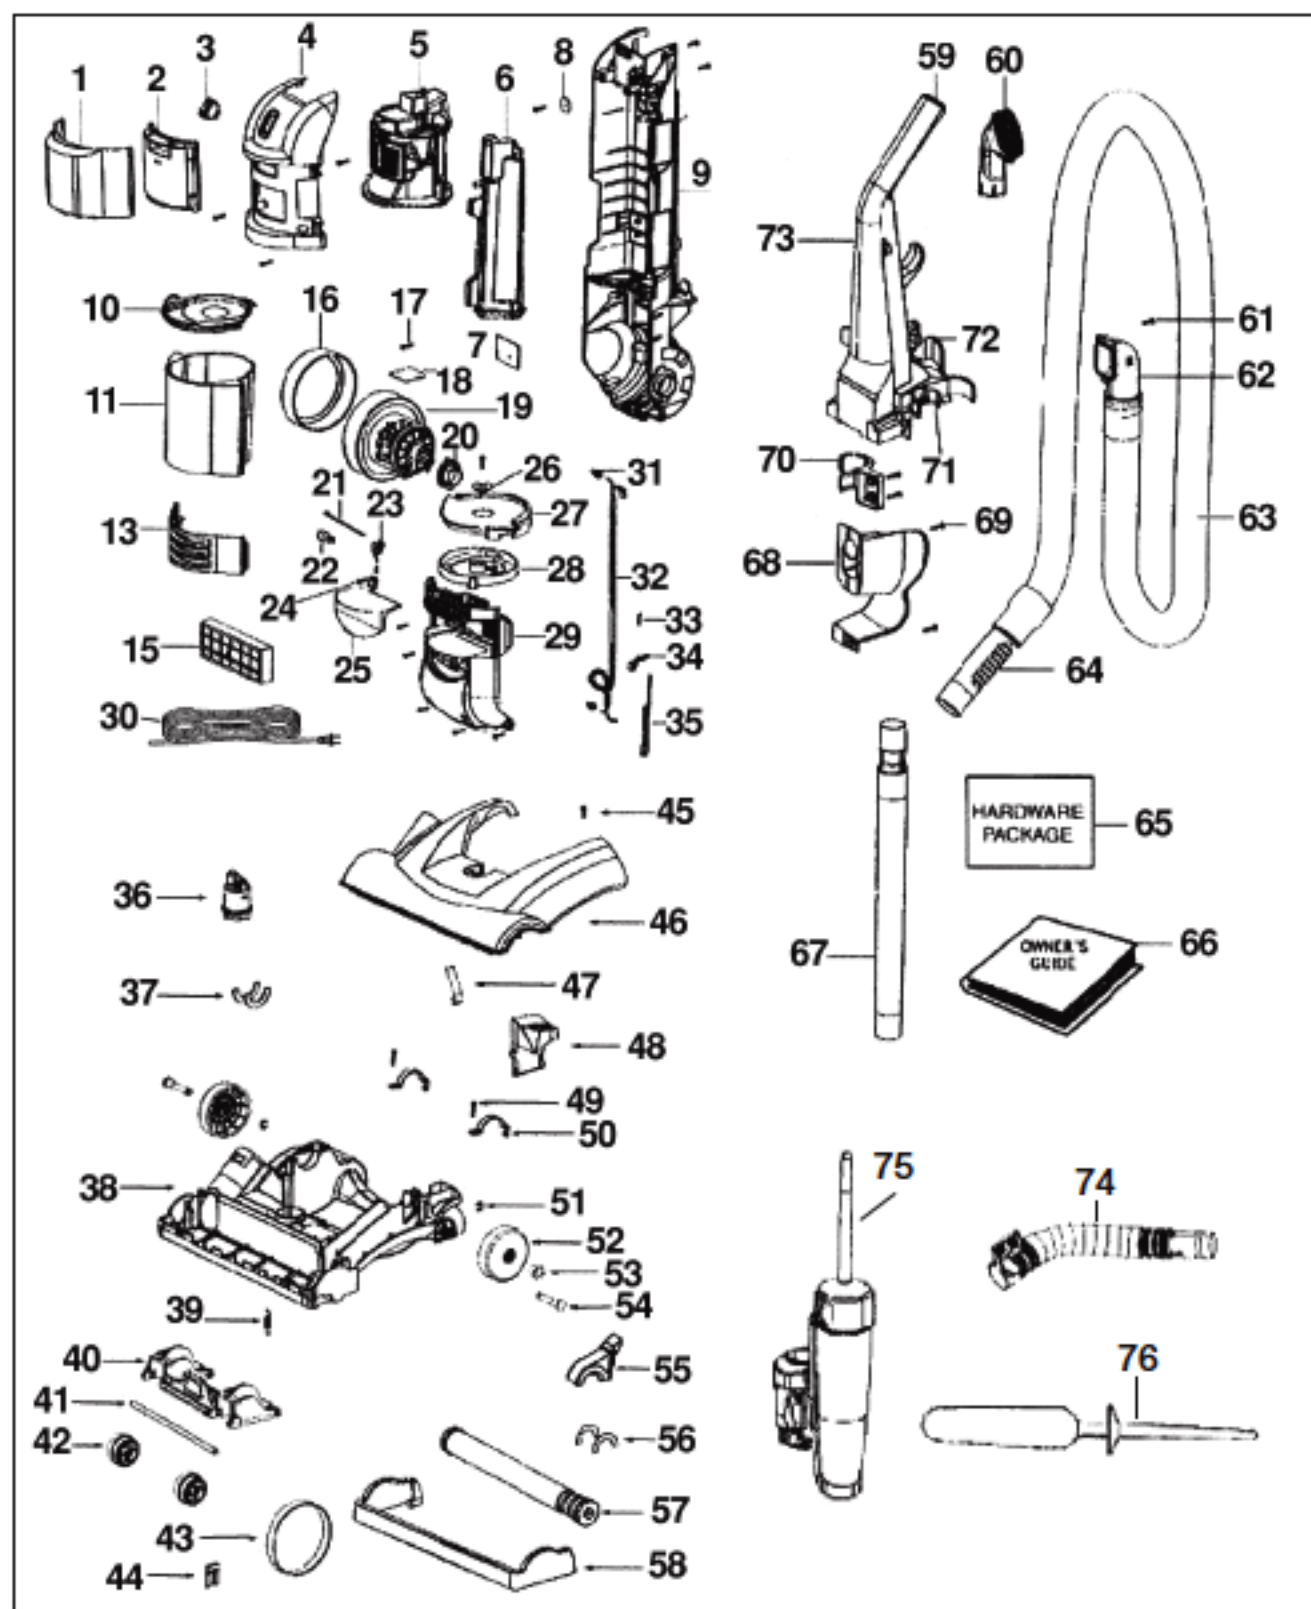

ATHENA UPRIGHT

Models 2971AV, 2971BVZ, 2981A, 2981BVZ

Original & Replacement **EUREKA**

ATHENA UPRIGHT Models 2971AV, 2971BVZ, 2981A, 2981BVZ

KEY	PART NO.	DESCRIPTION	KEY	PART NO.	DESCRIPTION
1	E-74119-1	Filter Door & Graphics	44	E-38063	Belt Guard
2	E-74482	Dust Cup Filter Style DCF9	45	E-53215-5	Screw
3	E-39455-1	Rocker Switch	46	E-62091-6	Hood 2971AV
4	E-74099-1	Cyclone Cover Ass'y 2971AV	46	E-62573-2	Hood 2971BVZ
4	E-74099-9	Cyclone Cover Ass'y 2971BVZ	46	E-62091-4	Hood 2981A
4	E-63142-2	Cyclone Cover Ass'y 2981A	46	E-62091-7	Hood 2981BVZ
4	E-63142-11	Cyclone Cover Ass'y 2981BVZ	47	E-71574	Handle Release Spring
5	E-74098	Cyclone Ass'y	48	E-72473-355N	Handle Release
6	E-74092	Air Duct Ass'y	49	E-53238-27	Screw
7	E-74169	Wiring Shield	50	E-71487	Motor Clamp
8	E-74178	Fiber Washer	51	E-54432-1	Retaining Ring
9	E-74096	Rear Housing Ass'y	52	E-72117-119N	Rear Wheel
10	E-74094-1	Dust Cup Lid	53	E-73432	Axle Bushing
11	E-73301-357N	Dust Cup	54	E-38590A	Rear Axle
13	E-74333-1	Exhaust Filter Door 2971AV	55	E-73289	Belt Cap
13	E-74333-11	Exhaust Filter Door 2971BVZ	56	E-73114	Base Felt
13	E-74333-3	Exhaust Filter Door 2981A	57	E-62228-3	Brushroll Ass'y 14-1/2"
13	E-74333-8	Exhaust Filter Door 2981BVZ			2971AV, 2981A, 2981BVZ
15	E-61850	HEPA Filter Style HF7	57	ER-2025	Brushroll Ass'y 14-1/2"
15	ER-1837	HEPA Filter Style HF7			2971AV, 2981A, 2981BVZ
16	E-72476-119N	Motor Gasket	57	E-62365-2	Brushroll Ass'y 15-1/2" 2971BVZ
17	E-62082	Screw Package	58	E-73150-355N	Bumper 2971AV
18	E-73526	Motor Shield	58	E-75377-355N	Bumper 2971BVZ
19	E-62075-1	Motor Ass'y	58	N/A	Bumper 2981A, 2981BVZ
20	E-72650-119N	Motor Bushing	59	E-72221-415M	Handle Cap 2971AV
21	E-46713-3	Cable Tie	59	E-72221-434N	Handle Cap 2971BVZ
22	E-57940-1	Light Bulb	59	E-72221-414M	Handle Cap 2981A
22	HR-3500	Light Bulb	59	E-72221-355N	Handle Cap 2981BVZ
23	E-38828B-5	Headlight Socket	60	E-60990-2	Combination Brush
24	E-54669-2	Screw Package	61	E-53238-27	Screw
25	E-73313-357N	Headlight Lens	62	E-74093	Hose Adaptor
26	E-73704-355N	Elevator Cap	63	E-62293-3	Hose Ass'y 2971AV, 2971BVZ
27	E-73623-355N	Dust Cup Platform	63	E-62293-2	Hose Ass'y 2981A, 2981BVZ
28	E-73624-355N	Dust Cup Actuator	64	E-70559A-355N	Hose Coupling 2971AV, 2971BVZ
29	E-74335-1	Motor Cover Ass'y 2971AV	64	E-28472A-355N	Hose Coupling 2981A, 2981BVZ
29	E-74335-10	Motor Cover Ass'y 2971BVZ	65	E-73012	Hardware Package
29	E-63141-3	Motor Cover Ass'y 2981A	66	E-74149	Owner's Manual
29	E-63141-7	Motor Cover Ass'y 2981BVZ	67	E-71492A	Nesting Wand Ass'y
30	E-39585-5	Supply Cord & Terminal	68	E-73649-355N	Lower Hose Holder
31	E-60192-1	Wire Splice	69	E-53238-27	Screw
32	E-73001-1	Wire & Terminal Ass'y	70	E-74217-355N	Hose Hook
33	E-61803-3	Screw	71	E-73694-355N	Wand Clip
34	E-72443	Thermostat Clip	72	E-39977-355N	Lower Cord Hook
35	E-74719	Thermostat & Terminal	73	E-74101	Handle Ass'y 2971AV
36	E-72472-355N	Height Adjustment Knob	73	E-75765-3	Handle Ass'y 2971BVZ, 2981BVZ
37	E-73114	Base Felt	73	E-73710-1	Handle Ass'y 2981A
38	E-62090-1	Base Ass'y 2971AV, 2981A, 2981BVZ	74	E-74104	Lower Hose 2971AV, 2971BVZ, 2981BVZ
38	E-62577	Base Ass'y 2971BVZ	75	E-72293-5	Electrostatic Duster Ass'y 2971AV
39	E-54943	Spring Package 10 Pk	75	E-75628-1	Electrostatic Duster Ass'y
40	E-72521-119N	Wheel Carriage			2971BVZ, 2981BVZ
41	E-71478	Front Axle	76	E-73594	Duster 2971AV
42	E-39173A-119N	Front Wheel	76	E-74123-1	Duster 2971BVZ, 2981BVZ
43	E-39266	Belt		E-75391	Turbo Nozzle 2971BVZ, 2981BVZ
43	E-61120	Belt 2 Pk			(not shown)
43	ER-1037	Belt		E-75405-355N	Turbo Hook 2981BVZ (not shown)