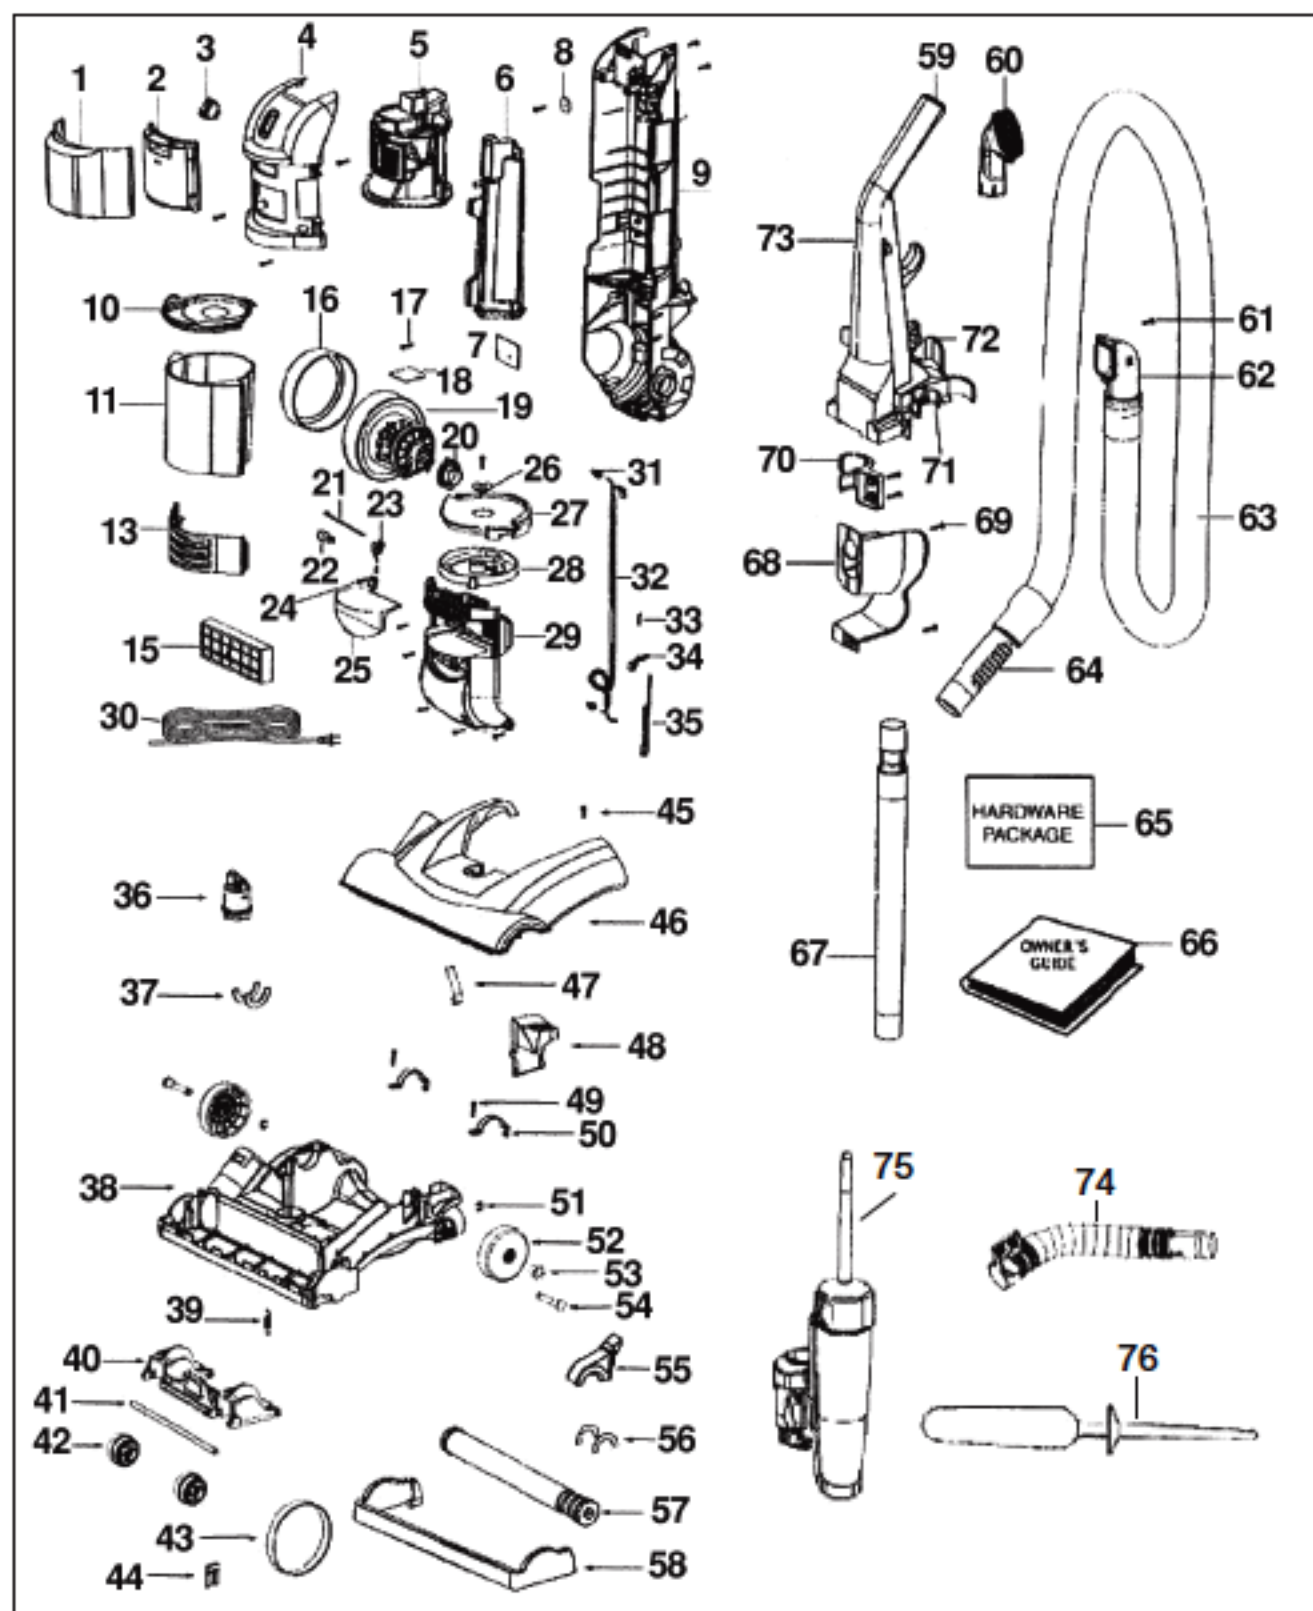

EUREKA Original & Replacement

ATHENA UPRIGHT

Models 2971AV, 2971BVZ, 2981A, 2981BVZ

Original & Replacement **EUREKA**

ATHENA UPRIGHT Models 2971AV, 2971BVZ, 2981A, 2981BVZ

KEY	PART NO.	DESCRIPTION	KEY	PART NO.	DESCRIPTION
1	E-74119-1	Filter Door & Graphics	44	E-38063	Belt Guard
2	E-74482	Dust Cup Filter Style DCF9	45	E-53215-5	Screw
3	E-39455-1	Rocker Switch	46	E-62091-6	Hood 2971AV
4	E-74099-1	Cyclone Cover Ass'y 2971AV	46	E-62573-2	Hood 2971BVZ
4	E-74099-9	Cyclone Cover Ass'y 2971BVZ	46	E-62091-4	Hood 2981A
4	E-63142-2	Cyclone Cover Ass'y 2981A	46	E-62091-7	Hood 2981BVZ
4	E-63142-11	Cyclone Cover Ass'y 2981BVZ	47	E-71574	Handle Release Spring
5	E-74098	Cyclone Ass'y	48	E-72473-355N	Handle Release
6	E-74092	Air Duct Ass'y	49	E-53238-27	Screw
7	E-74169	Wiring Shield	50	E-71487	Motor Clamp
8	E-74178	Fiber Washer	51	E-54432-1	Retaining Ring
9	E-74096	Rear Housing Ass'y	52	E-72117-119N	Rear Wheel
10	E-74094-1	Dust Cup Lid	53	E-73432	Axle Bushing
11	E-73301-357N	Dust Cup	54	E-38590A	Rear Axle
13	E-74333-1	Exhaust Filter Door 2971AV	55	E-73289	Belt Cap
13	E-74333-11	Exhaust Filter Door 2971BVZ	56	E-73114	Base Felt
13	E-74333-3	Exhaust Filter Door 2981A	57	E-62228-3	Brushroll Ass'y 14-1/2"
13	E-74333-8	Exhaust Filter Door 2981BVZ			2971AV, 2981A, 2981BVZ
15	E-61850	HEPA Filter Style HF7	57	ER-2025	Brushroll Ass'y 14-1/2"
15	ER-1837	HEPA Filter Style HF7			2971AV, 2981A, 2981BVZ
16	E-72476-119N	Motor Gasket	57	E-62365-2	Brushroll Ass'y 15-1/2" 2971BVZ
17	E-62082	Screw Package	58	E-73150-355N	Bumper 2971AV
18	E-73526	Motor Shield	58	E-75377-355N	Bumper 2971BVZ
19	E-62075-1	Motor Ass'y	58	N/A	Bumper 2981A, 2981BVZ
20	E-72650-119N	Motor Bushing	59	E-72221-415M	Handle Cap 2971AV
21	E-46713-3	Cable Tie	59	E-72221-434N	Handle Cap 2971BVZ
22	E-57940-1	Light Bulb	59	E-72221-414M	Handle Cap 2981A
22	HR-3500	Light Bulb	59	E-72221-355N	Handle Cap 2981BVZ
23	E-38828B-5	Headlight Socket	60	E-60990-2	Combination Brush
24	E-54669-2	Screw Package	61	E-53238-27	Screw
25	E-73313-357N	Headlight Lens	62	E-74093	Hose Adaptor
26	E-73704-355N	Elevator Cap	63	E-62293-3	Hose Ass'y 2971AV, 2971BVZ
27	E-73623-355N	Dust Cup Platform	63	E-62293-2	Hose Ass'y 2981A, 2981BVZ
28	E-73624-355N	Dust Cup Actuator	64	E-70559A-355N	Hose Coupling 2971AV, 2971BVZ
29	E-74335-1	Motor Cover Ass'y 2971AV	64	E-28472A-355N	Hose Coupling 2981A, 2981BVZ
29	E-74335-10	Motor Cover Ass'y 2971BVZ	65	E-73012	Hardware Package
29	E-63141-3	Motor Cover Ass'y 2981A	66	E-74149	Owner's Manual
29	E-63141-7	Motor Cover Ass'y 2981BVZ	67	E-71492A	Nesting Wand Ass'y
30	E-39585-5	Supply Cord & Terminal	68	E-73649-355N	Lower Hose Holder
31	E-60192-1	Wire Splice	69	E-53238-27	Screw
32	E-73001-1	Wire & Terminal Ass'y	70	E-74217-355N	Hose Hook
33	E-61803-3	Screw	71	E-73694-355N	Wand Clip
34	E-72443	Thermostat Clip	72	E-39977-355N	Lower Cord Hook
35	E-74719	Thermostat & Terminal	73	E-74101	Handle Ass'y 2971AV
36	E-72472-355N	Height Adjustment Knob	73	E-75765-3	Handle Ass'y 2971BVZ, 2981BVZ
37	E-73114	Base Felt	73	E-73710-1	Handle Ass'y 2981A
38	E-62090-1	Base Ass'y 2971AV, 2981A, 2981BVZ	74	E-74104	Lower Hose 2971AV, 2971BVZ, 2981BVZ
38	E-62577	Base Ass'y 2971BVZ	75	E-72293-5	Electrostatic Duster Ass'y 2971AV
39	E-54943	Spring Package 10 Pk	75	E-75628-1	Electrostatic Duster Ass'y
40	E-72521-119N	Wheel Carriage			2971BVZ, 2981BVZ
41	E-71478	Front Axle	76	E-73594	Duster 2971AV
42	E-39173A-119N	Front Wheel	76	E-74123-1	Duster 2971BVZ, 2981BVZ
43	E-39266	Belt		E-75391	Turbo Nozzle 2971BVZ, 2981BVZ
43	E-61120	Belt 2 Pk			(not shown)
43	ER-1037	Belt		E-75405-355N	Turbo Hook 2981BVZ (not shown)