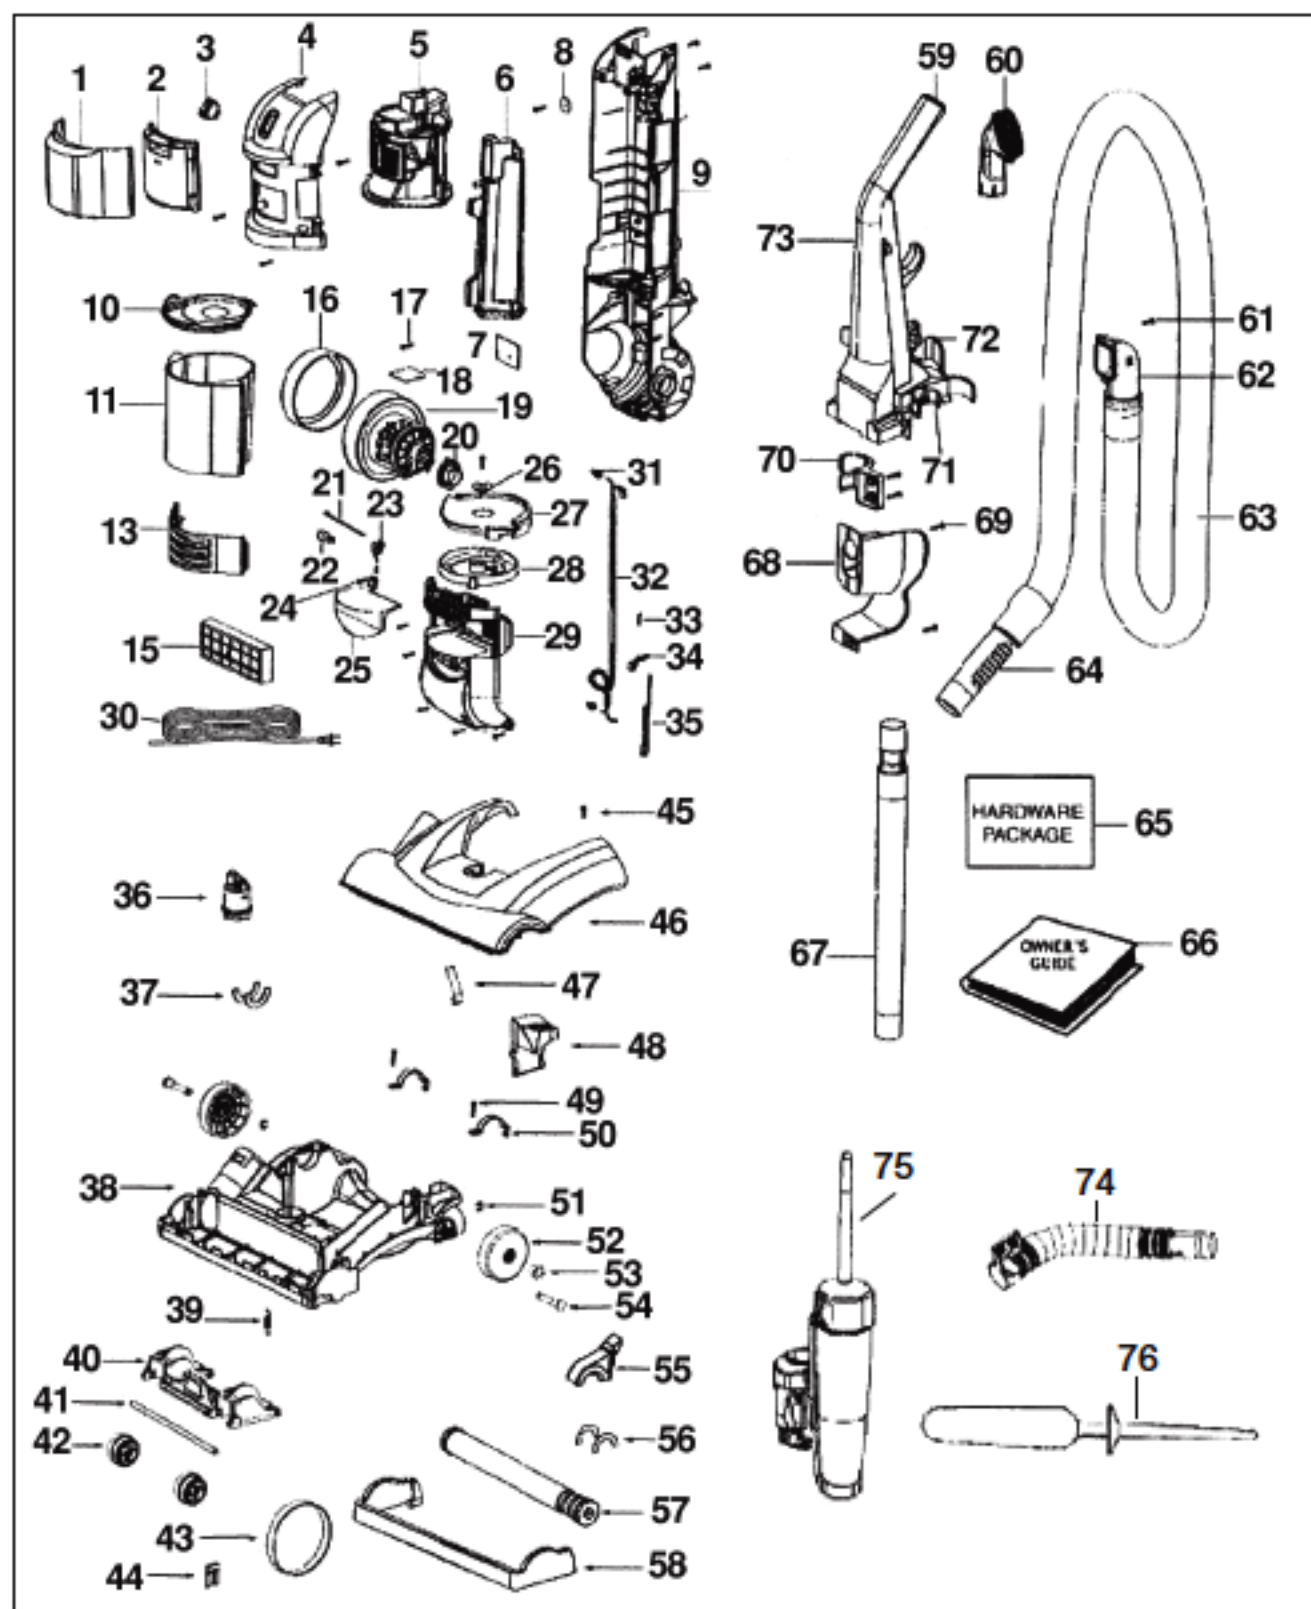

Models 2971AV, 2971BVZ, 2981A, 2981BVZ

Original & Replacement **EUREKA**

ATHENA UPRIGHT Models 2971AV, 2971BVZ, 2981A, 2981BVZ

KEY	PART NO.	DESCRIPTION	KEY	PART NO.	DESCRIPTION
1	E-74119-1	Filter Door & Graphics	44	E-38063	Belt Guard
2	E-74482	Dust Cup Filter Style DCF9	45	E-53215-5	Screw
3	E-39455-1	Rocker Switch	46	E-62091-6	Hood 2971AV
4	E-74099-1	Cyclone Cover Ass'y 2971AV	46	E-62573-2	Hood 2971BVZ
4	E-74099-9	Cyclone Cover Ass'y 2971BVZ	46	E-62091-4	Hood 2981A
4	E-63142-2	Cyclone Cover Ass'y 2981A	46	E-62091-7	Hood 2981BVZ
4	E-63142-11	Cyclone Cover Ass'y 2981BVZ	47	E-71574	Handle Release Spring
5	E-74098	Cyclone Ass'y	48	E-72473-355N	Handle Release
6	E-74092	Air Duct Ass'y	49	E-53238-27	Screw
7	E-74169	Wiring Shield	50	E-71487	Motor Clamp
8	E-74178	Fiber Washer	51	E-54432-1	Retaining Ring
9	E-74096	Rear Housing Ass'y	52	E-72117-119N	Rear Wheel
10	E-74094-1	Dust Cup Lid	53	E-73432	Axle Bushing
11	E-73301-357N	Dust Cup	54	E-38590A	Rear Axle
13	E-74333-1	Exhaust Filter Door 2971AV	55	E-73289	Belt Cap
13	E-74333-11	Exhaust Filter Door 2971BVZ	56	E-73114	Base Felt
13	E-74333-3	Exhaust Filter Door 2981A	57	E-62228-3	Brushroll Ass'y 14-1/2"
13	E-74333-8	Exhaust Filter Door 2981BVZ			2971AV, 2981A, 2981BVZ
15	E-61850	HEPA Filter Style HF7	57	ER-2025	Brushroll Ass'y 14-1/2"
15	ER-1837	HEPA Filter Style HF7			2971AV, 2981A, 2981BVZ
16	E-72476-119N	Motor Gasket	57	E-62365-2	Brushroll Ass'y 15-1/2" 2971BVZ
17	E-62082	Screw Package	58	E-73150-355N	Bumper 2971AV
18	E-73526	Motor Shield	58	E-75377-355N	Bumper 2971BVZ
19	E-62075-1	Motor Ass'y	58	N/A	Bumper 2981A, 2981BVZ
20	E-72650-119N	Motor Bushing	59	E-72221-415M	Handle Cap 2971AV
21	E-46713-3	Cable Tie	59	E-72221-434N	Handle Cap 2971BVZ
22	E-57940-1	Light Bulb	59	E-72221-414M	Handle Cap 2981A
22	HR-3500	Light Bulb	59	E-72221-355N	Handle Cap 2981BVZ
23	E-38828B-5	Headlight Socket	60	E-60990-2	Combination Brush
24	E-54669-2	Screw Package	61	E-53238-27	Screw
25	E-73313-357N	Headlight Lens	62	E-74093	Hose Adaptor
26	E-73704-355N	Elevator Cap	63	E-62293-3	Hose Ass'y 2971AV, 2971BVZ
27	E-73623-355N	Dust Cup Platform	63	E-62293-2	Hose Ass'y 2981A, 2981BVZ
28	E-73624-355N	Dust Cup Actuator	64	E-70559A-355N	Hose Coupling 2971AV, 2971BVZ
29	E-74335-1	Motor Cover Ass'y 2971AV	64	E-28472A-355N	Hose Coupling 2981A, 2981BVZ
29	E-74335-10	Motor Cover Ass'y 2971BVZ	65	E-73012	Hardware Package
29	E-63141-3	Motor Cover Ass'y 2981A	66	E-74149	Owner's Manual
29	E-63141-7	Motor Cover Ass'y 2981BVZ	67	E-71492A	Nesting Wand Ass'y
30	E-39585-5	Supply Cord & Terminal	68	E-73649-355N	Lower Hose Holder
31	E-60192-1	Wire Splice	69	E-53238-27	Screw
32	E-73001-1	Wire & Terminal Ass'y	70	E-74217-355N	Hose Hook
33	E-61803-3	Screw	71	E-73694-355N	Wand Clip
34	E-72443	Thermostat Clip	72	E-39977-355N	Lower Cord Hook
35	E-74719	Thermostat & Terminal	73	E-74101	Handle Ass'y 2971AV
36	E-72472-355N	Height Adjustment Knob	73	E-75765-3	Handle Ass'y 2971BVZ, 2981BVZ
37	E-73114	Base Felt	73	E-73710-1	Handle Ass'y 2981A
38	E-62090-1	Base Ass'y 2971AV, 2981A, 2981BVZ	74	E-74104	Lower Hose 2971AV, 2971BVZ, 2981BVZ
38	E-62577	Base Ass'y 2971BVZ	75	E-72293-5	Electrostatic Duster Ass'y 2971AV
39	E-54943	Spring Package 10 Pk	75	E-75628-1	Electrostatic Duster Ass'y
40	E-72521-119N	Wheel Carriage			2971BVZ, 2981BVZ
41	E-71478	Front Axle	76	E-73594	Duster 2971AV
42	E-39173A-119N	Front Wheel	76	E-74123-1	Duster 2971BVZ, 2981BVZ
43	E-39266	Belt		E-75391	Turbo Nozzle 2971BVZ, 2981BVZ
43	E-61120	Belt 2 Pk			(not shown)
43	ER-1037	Belt		E-75405-355N	Turbo Hook 2981BVZ (not shown)