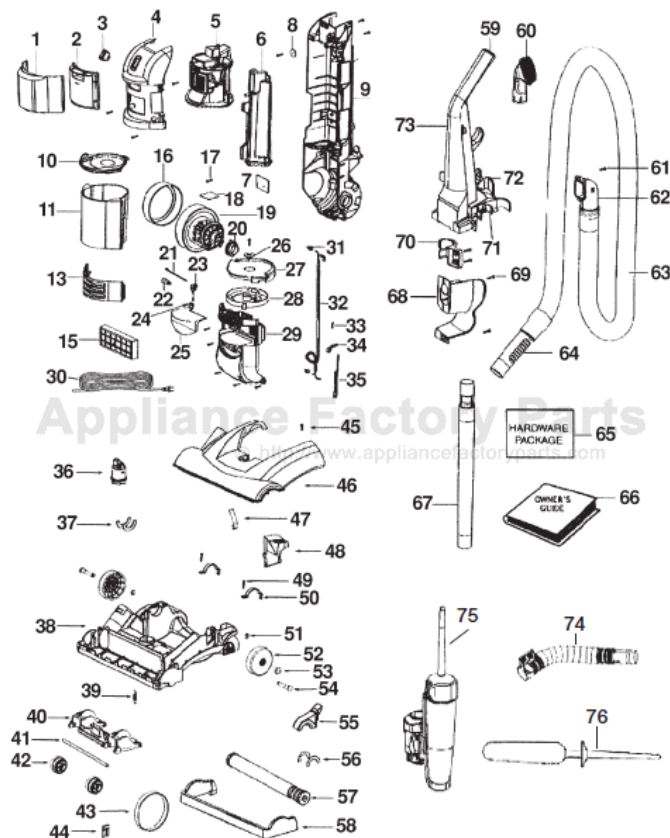

Eureka 2971BVZ Owner's Manual

[Shop genuine replacement parts for Eureka 2971BVZ](#)

[Find Your Eureka Vacuum Cleaner Parts - Select From 855 Models](#)

----- Manual continues below part list -----