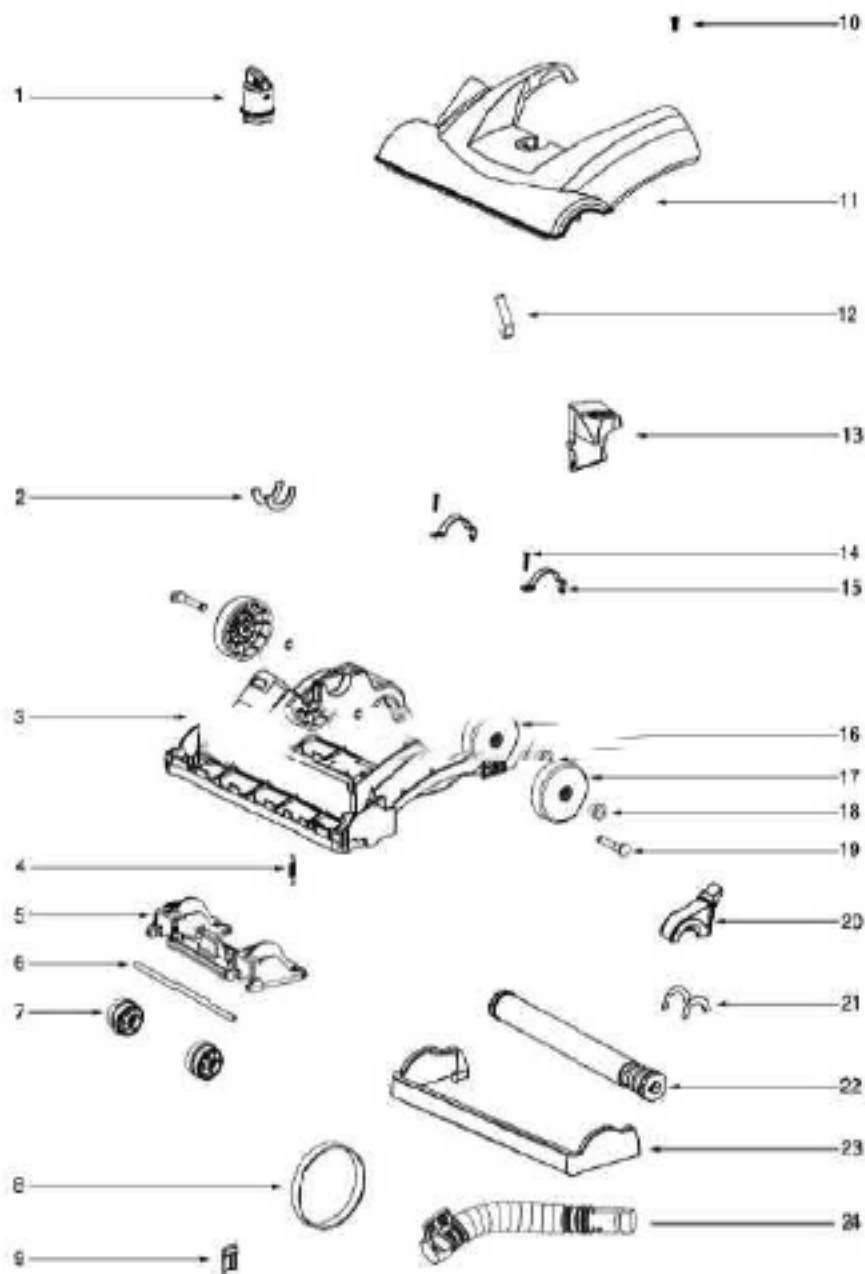

Ref #	Part	Description	Comments	Qty
1	72221-434N			
2	60990-2	COMBINATION BRSH BRSTLD-C		
3	53238-27	SCREW PACKAGE	Pkg. of 10	
4	74093	HOSE ADAPTER ASSEMBLY		
5	62293-3	HOSE ASSEMBLY - CARTONED		
6	70558A-355N	COUPLING - HOSE		
7	73012	PACKAGE - HARDWARE		
8	74149			
9	71492A	NESTING WAND ASSEMBLY	Includes 71973-119N Outer Wand and 71956a-355N Service Wand	
10	73649-355N	LOWER ROSE HOLDER		
11	53238-27	SCREW PACKAGE	Pkg. of 10	
12	74217-355N	HOSE HOOK		
13	73694-355N	CLIP - WAND		
14	39977-355N	HOOK - CORD		
15	74101-8			
16	75628-1		Includes 73594	
17	74123-1			

Ref #	Part	Description	Comments	Qty
1	74119-5			
2	74482	DUST CUP FILTER PACKAGE D		
3	39455-1	SWITCH - ROCKER		
4	74099-10			
5	74098	CYCLONE ASSEMBLY		
6	74092	AIR DUCT ASSEMBLY		
7	74169	SHIELD - WIRING		
9	74095	REAR HOUSING ASSEMBLY	Includes motor cover gasket 72522-2	
10	74094-1	CUP LID ASSEMBLY		
11	75762-1	CUP & STICKER		
13	74333-12			
14			Not on this model.	
16	72476-119N	GASKET - MOTOR CAN		
17	62082	SCREW PACKAGE	Pkg. of 10	
18	73526	SHIELD - MOTOR		
8	74178	WASHER - FIBER		
20	72650-119N	BUSHING - MOTOR		
21	46713-3	TIE - CABLE (PURCHASED)		
22	57940-3	LAMP - HEADLIGHT		
23	38828B-5	HEADLIGHT ASSEMBLY		
24	54559-2	SCREW PACKAGE	Pkg. of 10	
25	73313-357N	LENS - HEADLIGHT		
26	73704-355N	CAP - ELEVATOR		
27	73623-355N	PLATFORM - CUP		
28	73624-355N	ACTUATOR - CUP		
29	74335-8			
30	39585-5	SUPPLY CORD & TERMINAL AS		
12			Not on this model.	
19	62075-1	MOTOR ASSEMBLY - CTND		
31	60192-1	WIRE SPLICE 5	Pkg. of 5	
32	73001-1	CORD & TERMINAL ASSY		
33	61803-3	SCREW PACKAGE		
34	72443	THERMOSTAT CLIP		
35	74719	THERMOSTAT & TERMINAL ASS		
15	61850A	HEPA FILTER PKG - STYLE H		