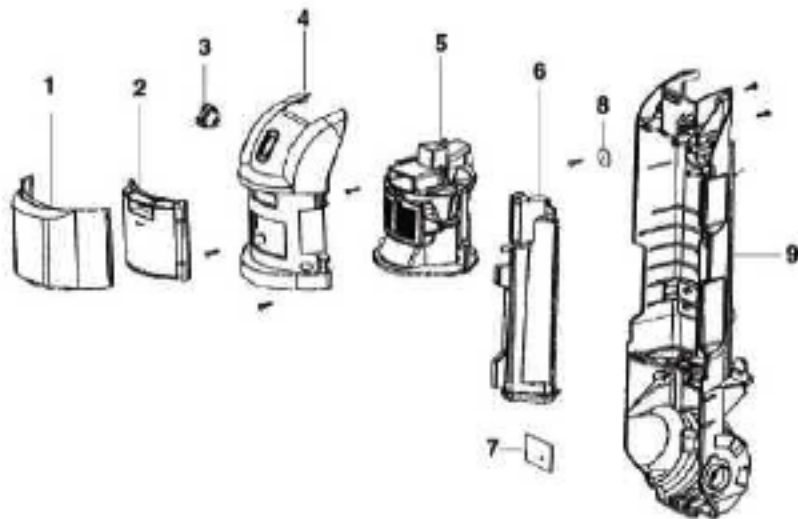

Ref #	Part	Description	Comments	Qty
1	72221-434N			
2	60990-2	COMBINATION BRSH BRSTLD-C		
3	53238-27	SCREW PACKAGE	Pkg. of 10	
4	74093	HOSE ADAPTER ASSEMBLY		
5	62293-3	HOSE ASSEMBLY - CARTONED		
6	70558A-355N	COUPLING - HOSE		
7	73012	PACKAGE - HARDWARE		
8	74149			
9	71492A	NESTING WAND ASSEMBLY	Includes 71973-119N Outer Wand and 71956a-355N Service Wand	
10	73649-355N	LOWER ROSE HOLDER		
11	53238-27	SCREW PACKAGE	Pkg. of 10	
12	74217-355N	HOSE HOOK		
13	73694-355N	CLIP - WAND		
14	39977-355N	HOOK - CORD		
15	74101-8			
16	75628-1		Includes 73594	
17	74123-1			

Ref #	Part	Description	Comments	Qty
1	72472-355N	KNOB - HEIGHT ADJUSTMENT		
3	62577	BASE ASSEMBLY - PACKAGED	Includes items 1,2,4,5,6,7,9,12,13,16,17,18 & 19	
4	54943	SPRING PACKAGE		
5	72521-119N	WHEEL CARRIAGE		
6	71478	AXLE - FRONT		
7	39173A-119N	WHEEL - FRONT		
8	61120A	BELT PKG ASSY-STYLE U EXT	pkg of 2	
9	38063	GUARD - BELT		
10	54669-2	SCREW PACKAGE		
11	62573-3	HOOD ASSEMBLY - PACKAGED		
12	71574	SPRING - HANDLE RELEASE		
13	72473-355N	HANDLE RELEASE		
14	53238-27	SCREW PACKAGE		
15	71487	CLAMP - MOTOR		
16	54432-2	PACKAGE - RETAINING RING	pkg of 10	
17	72117-119N	WHEEL - REAR		
18	73432	BUSHING - AXLE		
19	38590A	AXLE - REAR		
20	73289	BELT CAP ASSEMBLY	Includes item 21	
21	73114	FELT - BASE		
22	62365-2	BRUSHROLL ASSEMBLY - CRTN		
23	75377-355N			
2	73114	FELT - BASE		
24	74104	BASE HOSE ASSEMBLY		