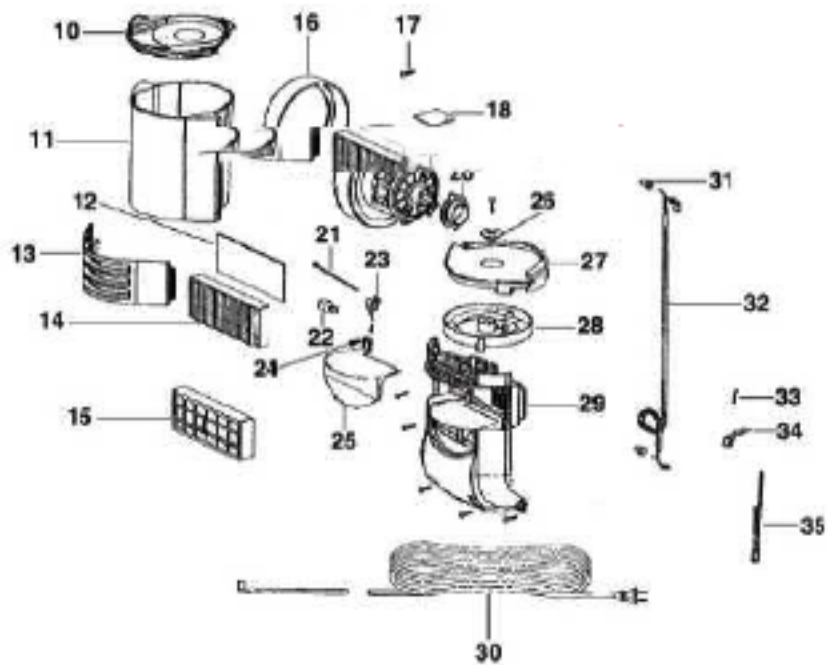

Ref #	Part	Description	Comments	Qty
1	72221-434N			
2	60990-2	COMBINATION BRSH BRSTLD-C		
3	53238-27	SCREW PACKAGE	Pkg. of 10	
4	74093	HOSE ADAPTER ASSEMBLY		
5	62293-3	HOSE ASSEMBLY - CARTONED		
6	70558A-355N	COUPLING - HOSE		
7	73012	PACKAGE - HARDWARE		
8	74149			
9	71492A	NESTING WAND ASSEMBLY	Includes 71973-119N Outer Wand and 71956a-355N Service Wand	
10	73649-355N	LOWER ROSE HOLDER		
11	53238-27	SCREW PACKAGE	Pkg. of 10	
12	74217-355N	HOSE HOOK		
13	73694-355N	CLIP - WAND		
14	39977-355N	HOOK - CORD		
15	74101-8			
16	75628-1		Includes 73594	
17	74123-1			

Ref #	Part	Description	Comments	Qty
1	74119-5			
2	74482	DUST CUP FILTER PACKAGE D		
3	39455-1	SWITCH - ROCKER		
4	74099-10			
5	74098	CYCLONE ASSEMBLY		
6	74092	AIR DUCT ASSEMBLY		
7	74169	SHIELD - WIRING		
9	74095	REAR HOUSING ASSEMBLY	Includes motor cover gasket 72522-2	
10	74094-1	CUP LID ASSEMBLY		
11	75762-1	CUP & STICKER		
13	74333-12			
14			Not on this model.	
16	72476-119N	GASKET - MOTOR CAN		
17	62082	SCREW PACKAGE	Pkg. of 10	
18	73526	SHIELD - MOTOR		
8	74178	WASHER - FIBER		
20	72650-119N	BUSHING - MOTOR		
21	46713-3	TIE - CABLE (PURCHASED)		
22	57940-3	LAMP - HEADLIGHT		
23	38828B-5	HEADLIGHT ASSEMBLY		
24	54559-2	SCREW PACKAGE	Pkg. of 10	
25	73313-357N	LENS - HEADLIGHT		
26	73704-355N	CAP - ELEVATOR		
27	73623-355N	PLATFORM - CUP		
28	73624-355N	ACTUATOR - CUP		
29	74335-8			
30	39585-5	SUPPLY CORD & TERMINAL AS		
12			Not on this model.	
19	62075-1	MOTOR ASSEMBLY - CTND		
31	60192-1	WIRE SPLICE 5	Pkg. of 5	
32	73001-1	CORD & TERMINAL ASSY		
33	61803-3	SCREW PACKAGE		
34	72443	THERMOSTAT CLIP		
35	74719	THERMOSTAT & TERMINAL ASS		
15	61850A	HEPA FILTER PKG - STYLE H		