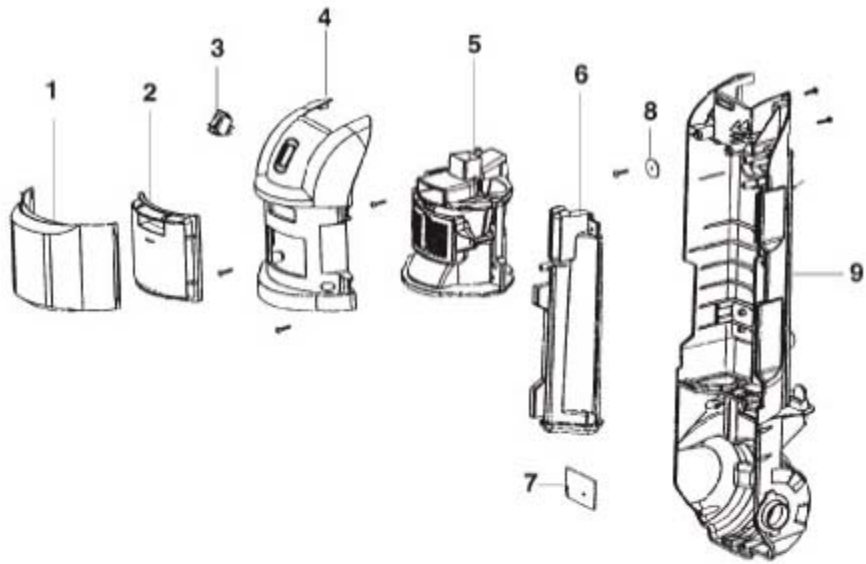

Ref #	Part	Description	Comments	Qty
1	72221-434N	CAP - HANDLE		
2	60990-2	COMBINATION BRSH BRSTLD-C		
3	53238-27	SCREW PACKAGE	Pkg. of 10	
4	71725-313N	ADAPTER - HOSE		
5	60038-9	HOSE ASSEMBLY - CARTONED		
6	70559A-355N	COUPLING - HOSE		
7	73012	PACKAGE - HARDWARE		
8	80244A	OWNERS GUIDE		
9	71492A-1	NESTING WAND ASSEMBLY	Includes 71973-119N Outer Wand and 71956a-355N Crevice Wand	
10	73649-355N	LOWER HOSE HOLDER		
11	53238-27	SCREW PACKAGE	Pkg. of 10	
13	73694-355N	CLIP - WAND		
14	39977-355N	HOOK - CORD		
15	74101-8	HANDLE ASSEMBLY (DUSTER)		
16	75628A-2	ELECTROSTATIC DUSTER ASSY		
17	74123A-1	DUSTER ASSEMBLY		

Main Body - 2977AV

Main Body - 2977AV

Ref #	Part	Description	Comments	Qty
1	76558-15	FILTER DOOR & GRAPHICS AS		
2	76552	FILTER AND FOAM ASSEMBLY		
3	76621	SWITCH - 2 POSITION (ROUN		
4	63195-4	CYCLONE COVER ASSEMBLY -		
5	76550	CYCLONE ASSEMBLY		
6	76549	AIR DUCT ASSEMBLY		
7	74169	SHIELD - WIRING		
9	76548	REAR HOUSING ASSEMBLY	Includes motor cover gasket 72522-2	
11	73301-462N	CUP		
13	74333-23	EXHAUST FLTR DOOR&GRPHCS		
15	61850B	HEPA FILTER PKG - STYLE HF7		
16	72476-119N	GASKET - MOTOR CAN		
17	62082	SCREW PACKAGE	Pkg. of 10	
18	73526	SHIELD - MOTOR		
8	74178	WASHER - FIBER		
20	72650-119N	BUSHING - MOTOR		
21	46713-3	TIE - CABLE (PURCHASED)		
22	57940-3	LAMP - HEADLIGHT		
23	38828B-5	HEADLIGHT ASSEMBLY		
24	54669-2	SCREW PACKAGE	Pkg. of 10	
25	73313-434N	LENS - HEADLIGHT		
26	73704-355N	CAP - ELEVATOR		
27	73623-355N	PLATFORM - CUP		
28	73624-355N	ACTUATOR - CUP		
29	63196-2	MOTOR COVER ASSEMBLY - PK		
30	39585-25	SUPPLY CORD & TERMINAL AS		
19	62075-1	MOTOR ASSEMBLY - CTND		
31	60192-1	WIRE SPLICE 5	Pkg. of 5	
32	73001-2	CORD & TERMINAL ASSY		
33	61803-3	SCREW PACKAGE		
34	72443	THERMOSTAT CLIP		
35	74719	THERMOSTAT & TERMINAL ASS		
36	76276-333N	SCREEN - FILTER	Filter Screen not pictured	