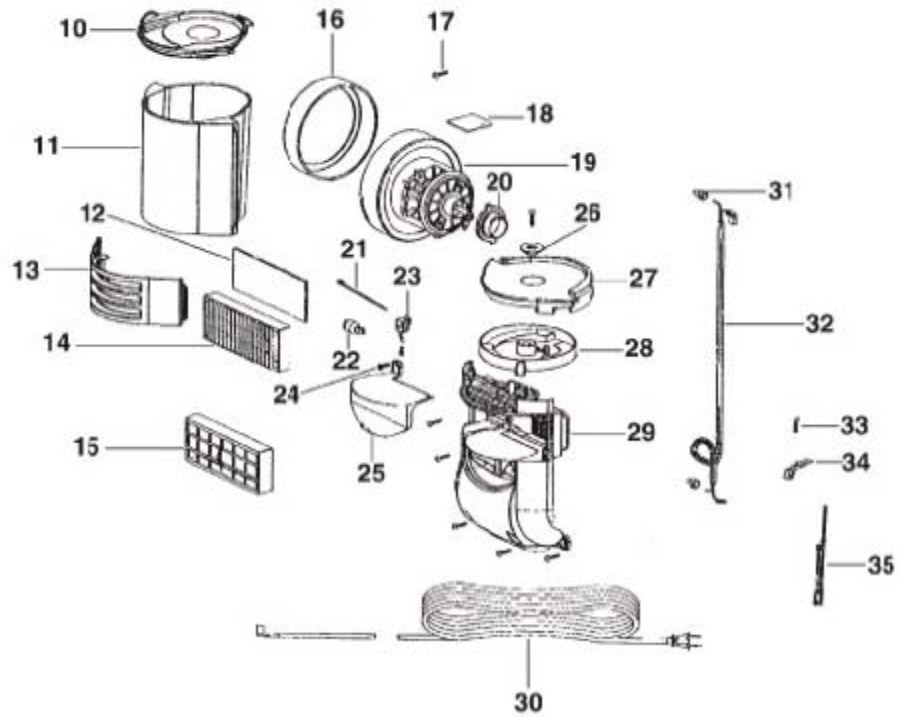

Ref #	Part	Description	Comments	Qty
1	72221-434N	CAP - HANDLE		
2	60990-2	COMBINATION BRSH BRSTLD-C		
3	53238-27	SCREW PACKAGE	Pkg. of 10	
4	71725-313N	ADAPTER - HOSE		
5	60038-9	HOSE ASSEMBLY - CARTONED		
6	70559A-355N	COUPLING - HOSE		
7	73012	PACKAGE - HARDWARE		
8	80244A	OWNERS GUIDE		
9	71492A-1	NESTING WAND ASSEMBLY	Includes 71973-119N Outer Wand and 71956a-355N Crevice Wand	
10	73649-355N	LOWER HOSE HOLDER		
11	53238-27	SCREW PACKAGE	Pkg. of 10	
13	73694-355N	CLIP - WAND		
14	39977-355N	HOOK - CORD		
15	74101-8	HANDLE ASSEMBLY (DUSTER)		
16	75628A-2	ELECTROSTATIC DUSTER ASSY		
17	74123A-1	DUSTER ASSEMBLY		

Main Body - 2977AV

Main Body - 2977AV

Ref #	Part	Description	Comments	Qty
1	76558-15	FILTER DOOR & GRAPHICS AS		
2	76552	FILTER AND FOAM ASSEMBLY		
3	76621	SWITCH - 2 POSITION (ROUN		
4	63195-4	CYCLONE COVER ASSEMBLY -		
5	76550	CYCLONE ASSEMBLY		
6	76549	AIR DUCT ASSEMBLY		
7	74169	SHIELD - WIRING		
9	76548	REAR HOUSING ASSEMBLY	Includes motor cover gasket 72522-2	
11	73301-462N	CUP		
13	74333-23	EXHAUST FLTR DOOR&GRPHCS		
15	61850B	HEPA FILTER PKG - STYLE HF7		
16	72476-119N	GASKET - MOTOR CAN		
17	62082	SCREW PACKAGE	Pkg. of 10	
18	73526	SHIELD - MOTOR		
8	74178	WASHER - FIBER		
20	72650-119N	BUSHING - MOTOR		
21	46713-3	TIE - CABLE (PURCHASED)		
22	57940-3	LAMP - HEADLIGHT		
23	38828B-5	HEADLIGHT ASSEMBLY		
24	54669-2	SCREW PACKAGE	Pkg. of 10	
25	73313-434N	LENS - HEADLIGHT		
26	73704-355N	CAP - ELEVATOR		
27	73623-355N	PLATFORM - CUP		
28	73624-355N	ACTUATOR - CUP		
29	63196-2	MOTOR COVER ASSEMBLY - PK		
30	39585-25	SUPPLY CORD & TERMINAL AS		
19	62075-1	MOTOR ASSEMBLY - CTND		
31	60192-1	WIRE SPLICE 5	Pkg. of 5	
32	73001-2	CORD & TERMINAL ASSY		
33	61803-3	SCREW PACKAGE		
34	72443	THERMOSTAT CLIP		
35	74719	THERMOSTAT & TERMINAL ASS		
36	76276-333N	SCREEN - FILTER	Filter Screen not pictured	