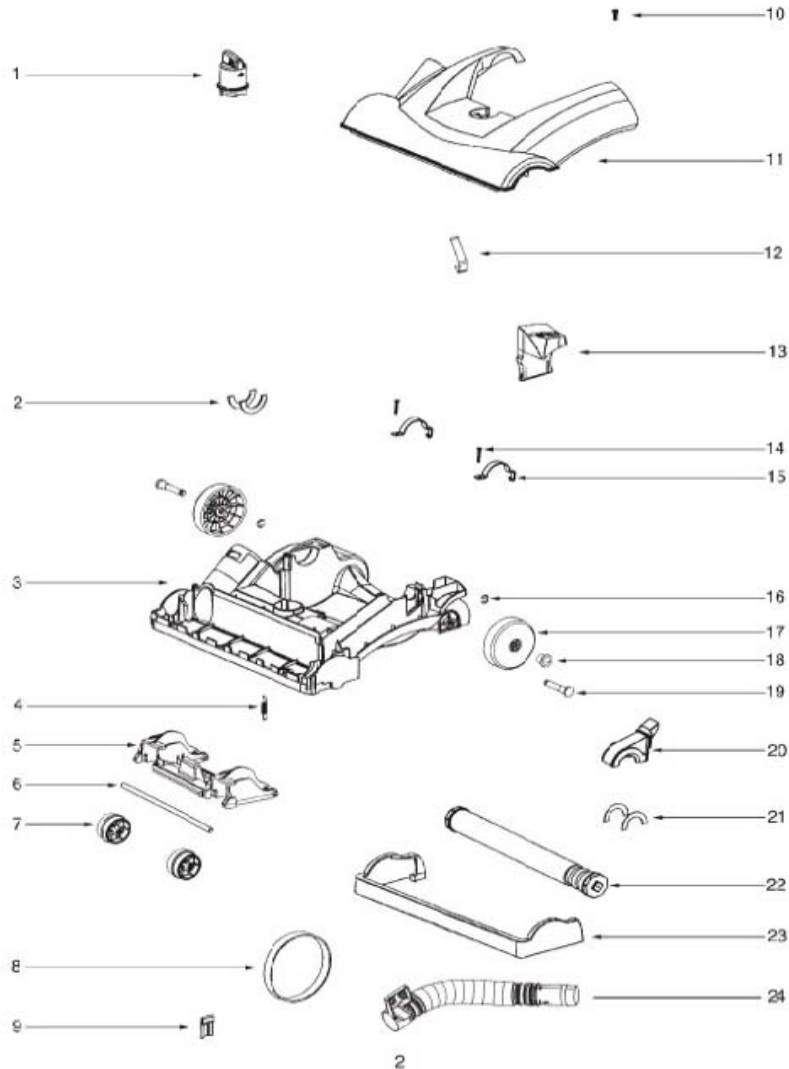

Ref #	Part	Description	Comments	Qty
1	72221-434N	CAP - HANDLE		
2	60990-2	COMBINATION BRSH BRSTLD-C		
3	53238-27	SCREW PACKAGE	Pkg. of 10	
4	71725-313N	ADAPTER - HOSE		
5	60038-9	HOSE ASSEMBLY - CARTONED		
6	70559A-355N	COUPLING - HOSE		
7	73012	PACKAGE - HARDWARE		
8	80244A	OWNERS GUIDE		
9	71492A-1	NESTING WAND ASSEMBLY	Includes 71973-119N Outer Wand and 71956a-355N Crevice Wand	
10	73649-355N	LOWER HOSE HOLDER		
11	53238-27	SCREW PACKAGE	Pkg. of 10	
13	73694-355N	CLIP - WAND		
14	39977-355N	HOOK - CORD		
15	74101-8	HANDLE ASSEMBLY (DUSTER)		
16	75628A-2	ELECTROSTATIC DUSTER ASSY		
17	74123A-1	DUSTER ASSEMBLY		

Main Body - 2977AV

Main Body - 2977AV

Ref #	Part	Description	Comments	Qty
1	76558-15	FILTER DOOR & GRAPHICS AS		
2	76552	FILTER AND FOAM ASSEMBLY		
3	76621	SWITCH - 2 POSITION (ROUN		
4	63195-4	CYCLONE COVER ASSEMBLY -		
5	76550	CYCLONE ASSEMBLY		
6	76549	AIR DUCT ASSEMBLY		
7	74169	SHIELD - WIRING		
9	76548	REAR HOUSING ASSEMBLY	Includes motor cover gasket 72522-2	
11	73301-462N	CUP		
13	74333-23	EXHAUST FLTR DOOR&GRPHCS		
15	61850B	HEPA FILTER PKG - STYLE HF7		
16	72476-119N	GASKET - MOTOR CAN		
17	62082	SCREW PACKAGE	Pkg. of 10	
18	73526	SHIELD - MOTOR		
8	74178	WASHER - FIBER		
20	72650-119N	BUSHING - MOTOR		
21	46713-3	TIE - CABLE (PURCHASED)		
22	57940-3	LAMP - HEADLIGHT		
23	38828B-5	HEADLIGHT ASSEMBLY		
24	54669-2	SCREW PACKAGE	Pkg. of 10	
25	73313-434N	LENS - HEADLIGHT		
26	73704-355N	CAP - ELEVATOR		
27	73623-355N	PLATFORM - CUP		
28	73624-355N	ACTUATOR - CUP		
29	63196-2	MOTOR COVER ASSEMBLY - PK		
30	39585-25	SUPPLY CORD & TERMINAL AS		
19	62075-1	MOTOR ASSEMBLY - CTND		
31	60192-1	WIRE SPLICE 5	Pkg. of 5	
32	73001-2	CORD & TERMINAL ASSY		
33	61803-3	SCREW PACKAGE		
34	72443	THERMOSTAT CLIP		
35	74719	THERMOSTAT & TERMINAL ASS		
36	76276-333N	SCREEN - FILTER	Filter Screen not pictured	