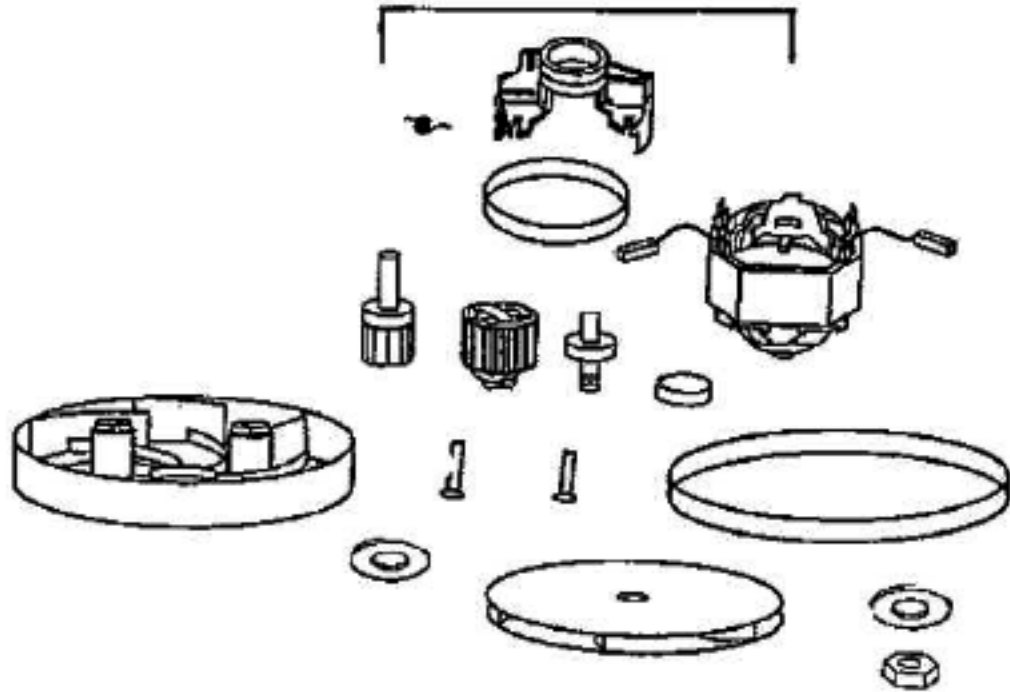

Ref#	Part	Description	Comments	Qty
1	02144-119N	HOUSING - REAR		
2	15212-119N	SUPPORT - FILTER		
3	27615-119N	LATCH		
4	38148-1	SWITCH		
5	38566A-119N	KNOB - CONTROL		
6	38588-2	SUPPLY CORD ASSEMBLY		
7	38589-2	WIRE & TERMINAL ASSEMBLY		
8	38596	FINAL FILTER		
9	38599	SOUND FOAM		
10	38649-1	HANDLE ASSEMBLY		
11	39134-2	DELUXE FLOOR NOZZLE ASSEM		
12	53197-1	SCREW PACKAGE		
13	54865	FILTER ASSY - PKG		
14	58498	SPRING		
15	60013-7	DIRT CUP & GRAPHICS - PKG		
16	60014-6	MOTOR COVER - PACKAGED		

60015-3 MOTOR ASSY COMPLETE

Ref#	Part	Description	Comments	Qty
1	15214-1	FAN - STATIONARY		
2	15216	END CAP (COMMUTATOR)		
3	38038	SPRING BRUSH		
4	38585	FAN ASSY		
5	53088-4	BALL BEARING - PACKAGE		
6	53237-8	SCREWS - PACKAGE 10		
7	54796	RUBBER BAND - PKG OF 3		
8	56453	SPACER		
9	56467	WASHER		
10	57364	GASKET - MOTOR STACK		
11	57529	WASHER SPRING		
12	58491	CUP - BEARING		
13	60015-3	MOTOR ASSY - CRTND		
14	60016-3	FIELD ASSY - PKG		
15	60017-3	ARMATURE ASSY - PKG		