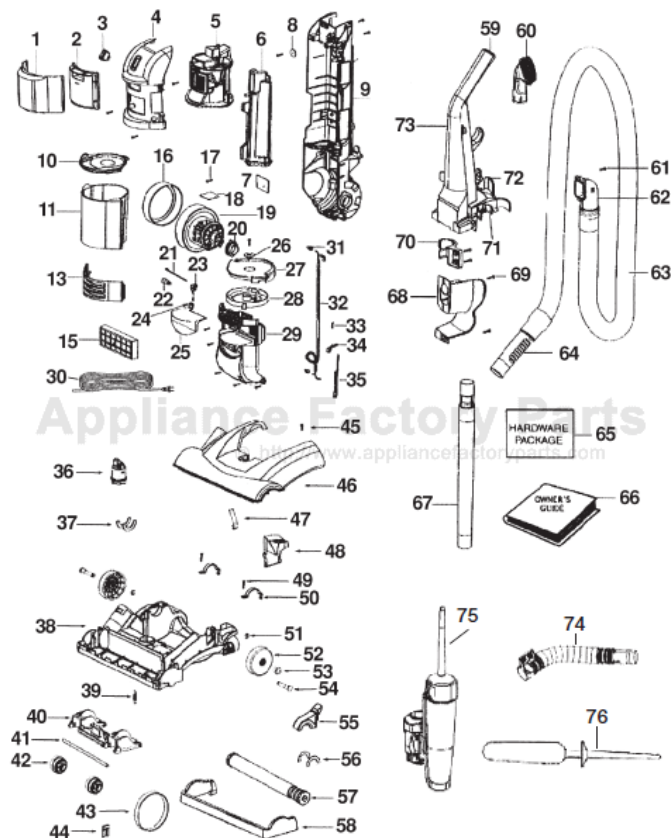

Eureka 2981A Owner's Manual

[Shop genuine replacement parts for Eureka 2981A](#)

[Find Your Eureka Vacuum Cleaner Parts - Select From 855 Models](#)

----- Manual continues below part list -----