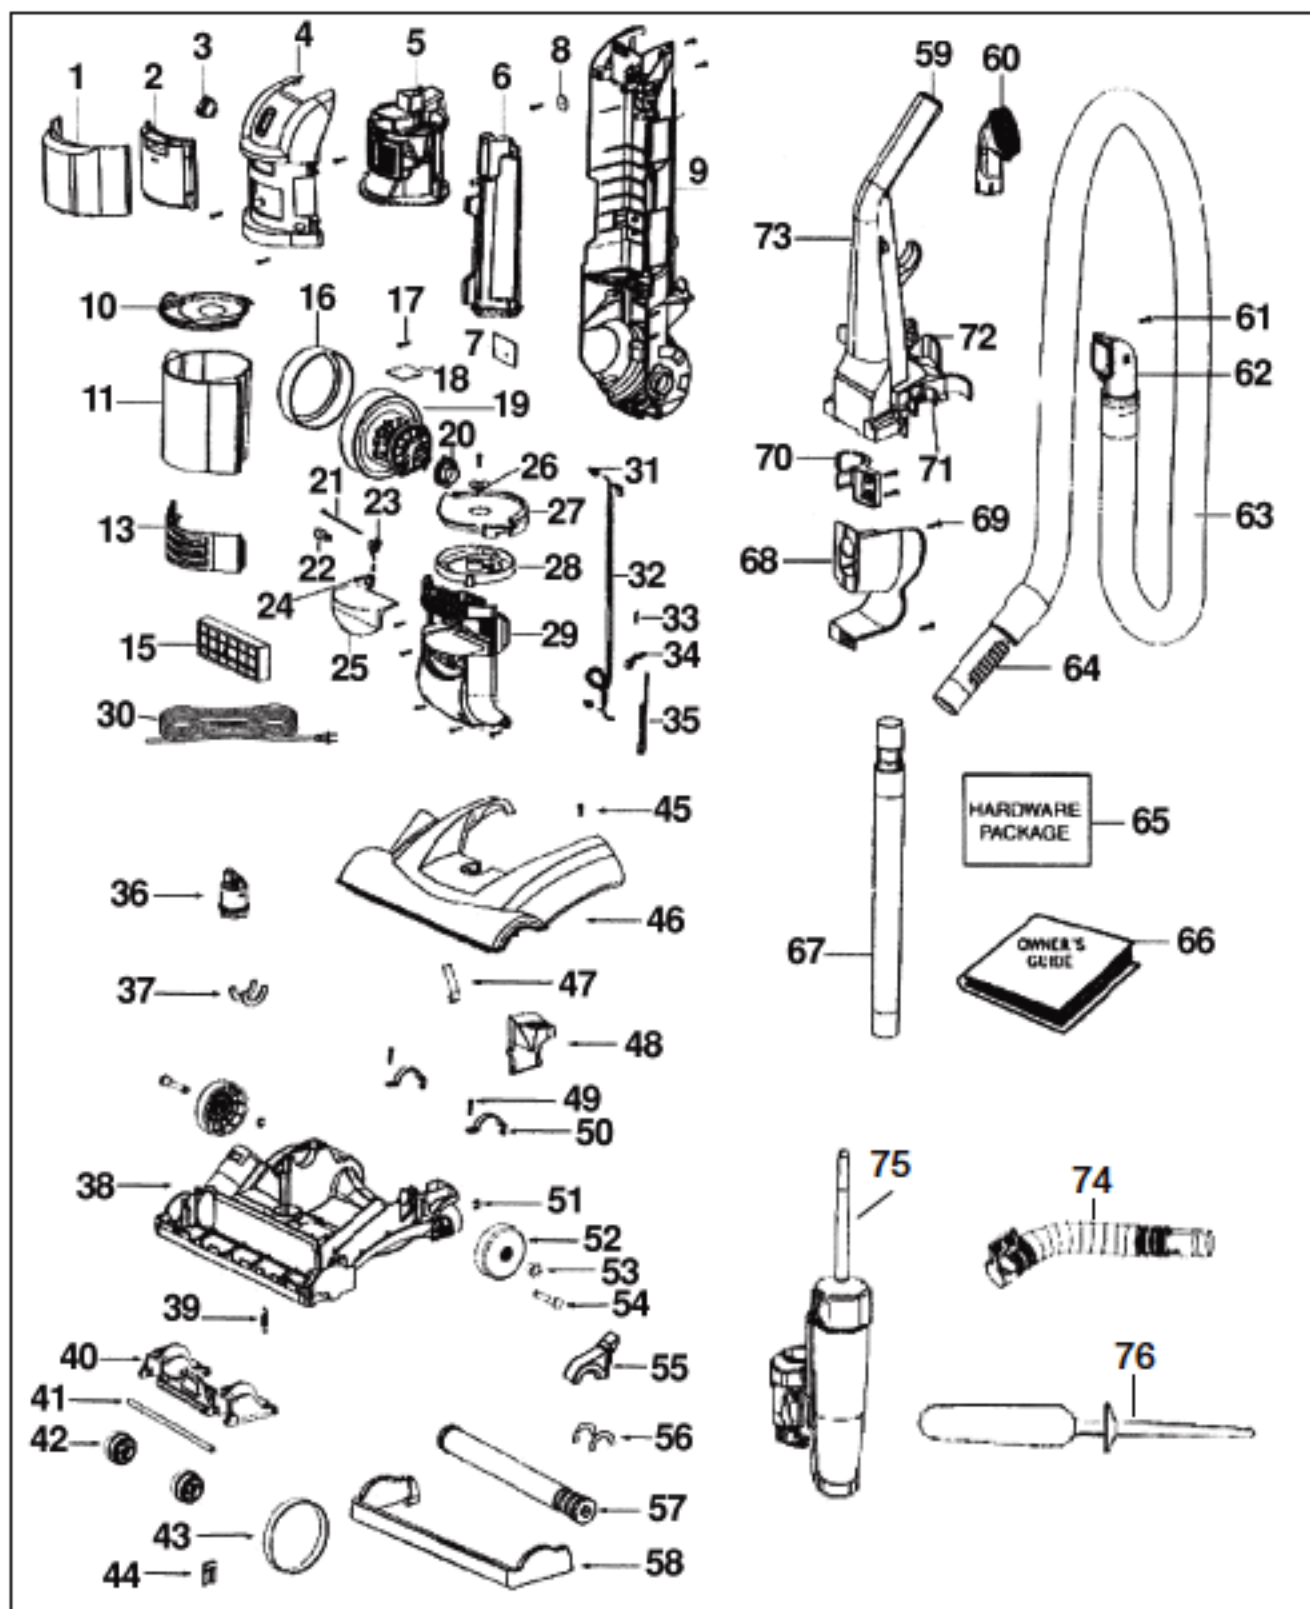

EUREKA Original & Replacement

ATHENA UPRIGHT

Models 2971AV, 2971BVZ, 2981A, 2981BVZ

Original & Replacement **EUREKA**

ATHENA UPRIGHT Models 2971AV, 2971BVZ, 2981A, 2981BVZ

KEY	PART NO.	DESCRIPTION	KEY	PART NO.	DESCRIPTION
1	E-74119-1	Filter Door & Graphics	44	E-38063	Belt Guard
2	E-74482	Dust Cup Filter Style DCF9	45	E-53215-5	Screw
3	E-39455-1	Rocker Switch	46	E-62091-6	Hood 2971AV
4	E-74099-1	Cyclone Cover Ass'y 2971AV	46	E-62573-2	Hood 2971BVZ
4	E-74099-9	Cyclone Cover Ass'y 2971BVZ	46	E-62091-4	Hood 2981A
4	E-63142-2	Cyclone Cover Ass'y 2981A	46	E-62091-7	Hood 2981BVZ
4	E-63142-11	Cyclone Cover Ass'y 2981BVZ	47	E-71574	Handle Release Spring
5	E-74098	Cyclone Ass'y	48	E-72473-355N	Handle Release
6	E-74092	Air Duct Ass'y	49	E-53238-27	Screw
7	E-74169	Wiring Shield	50	E-71487	Motor Clamp
8	E-74178	Fiber Washer	51	E-54432-1	Retaining Ring
9	E-74096	Rear Housing Ass'y	52	E-72117-119N	Rear Wheel
10	E-74094-1	Dust Cup Lid	53	E-73432	Axle Bushing
11	E-73301-357N	Dust Cup	54	E-38590A	Rear Axle
13	E-74333-1	Exhaust Filter Door 2971AV	55	E-73289	Belt Cap
13	E-74333-11	Exhaust Filter Door 2971BVZ	56	E-73114	Base Felt
13	E-74333-3	Exhaust Filter Door 2981A	57	E-62228-3	Brushroll Ass'y 14-1/2"
13	E-74333-8	Exhaust Filter Door 2981BVZ			2971AV, 2981A, 2981BVZ
15	E-61850	HEPA Filter Style HF7	57	ER-2025	Brushroll Ass'y 14-1/2"
15	ER-1837	HEPA Filter Style HF7			2971AV, 2981A, 2981BVZ
16	E-72476-119N	Motor Gasket	57	E-62365-2	Brushroll Ass'y 15-1/2" 2971BVZ
17	E-62082	Screw Package	58	E-73150-355N	Bumper 2971AV
18	E-73526	Motor Shield	58	E-75377-355N	Bumper 2971BVZ
19	E-62075-1	Motor Ass'y	58	N/A	Bumper 2981A, 2981BVZ
20	E-72650-119N	Motor Bushing	59	E-72221-415M	Handle Cap 2971AV
21	E-46713-3	Cable Tie	59	E-72221-434N	Handle Cap 2971BVZ
22	E-57940-1	Light Bulb	59	E-72221-414M	Handle Cap 2981A
22	HR-3500	Light Bulb	59	E-72221-355N	Handle Cap 2981BVZ
23	E-38828B-5	Headlight Socket	60	E-60990-2	Combination Brush
24	E-54669-2	Screw Package	61	E-53238-27	Screw
25	E-73313-357N	Headlight Lens	62	E-74093	Hose Adaptor
26	E-73704-355N	Elevator Cap	63	E-62293-3	Hose Ass'y 2971AV, 2971BVZ
27	E-73623-355N	Dust Cup Platform	63	E-62293-2	Hose Ass'y 2981A, 2981BVZ
28	E-73624-355N	Dust Cup Actuator	64	E-70559A-355N	Hose Coupling 2971AV, 2971BVZ
29	E-74335-1	Motor Cover Ass'y 2971AV	64	E-28472A-355N	Hose Coupling 2981A, 2981BVZ
29	E-74335-10	Motor Cover Ass'y 2971BVZ	65	E-73012	Hardware Package
29	E-63141-3	Motor Cover Ass'y 2981A	66	E-74149	Owner's Manual
29	E-63141-7	Motor Cover Ass'y 2981BVZ	67	E-71492A	Nesting Wand Ass'y
30	E-39585-5	Supply Cord & Terminal	68	E-73649-355N	Lower Hose Holder
31	E-60192-1	Wire Splice	69	E-53238-27	Screw
32	E-73001-1	Wire & Terminal Ass'y	70	E-74217-355N	Hose Hook
33	E-61803-3	Screw	71	E-73694-355N	Wand Clip
34	E-72443	Thermostat Clip	72	E-39977-355N	Lower Cord Hook
35	E-74719	Thermostat & Terminal	73	E-74101	Handle Ass'y 2971AV
36	E-72472-355N	Height Adjustment Knob	73	E-75765-3	Handle Ass'y 2971BVZ, 2981BVZ
37	E-73114	Base Felt	73	E-73710-1	Handle Ass'y 2981A
38	E-62090-1	Base Ass'y 2971AV, 2981A, 2981BVZ	74	E-74104	Lower Hose 2971AV, 2971BVZ, 2981BVZ
38	E-62577	Base Ass'y 2971BVZ	75	E-72293-5	Electrostatic Duster Ass'y 2971AV
39	E-54943	Spring Package 10 Pk	75	E-75628-1	Electrostatic Duster Ass'y
40	E-72521-119N	Wheel Carriage			2971BVZ, 2981BVZ
41	E-71478	Front Axle	76	E-73594	Duster 2971AV
42	E-39173A-119N	Front Wheel	76	E-74123-1	Duster 2971BVZ, 2981BVZ
43	E-39266	Belt		E-75391	Turbo Nozzle 2971BVZ, 2981BVZ
43	E-61120	Belt 2 Pk			(not shown)
43	ER-1037	Belt		E-75405-355N	Turbo Hook 2981BVZ (not shown)

N/A = Not Available