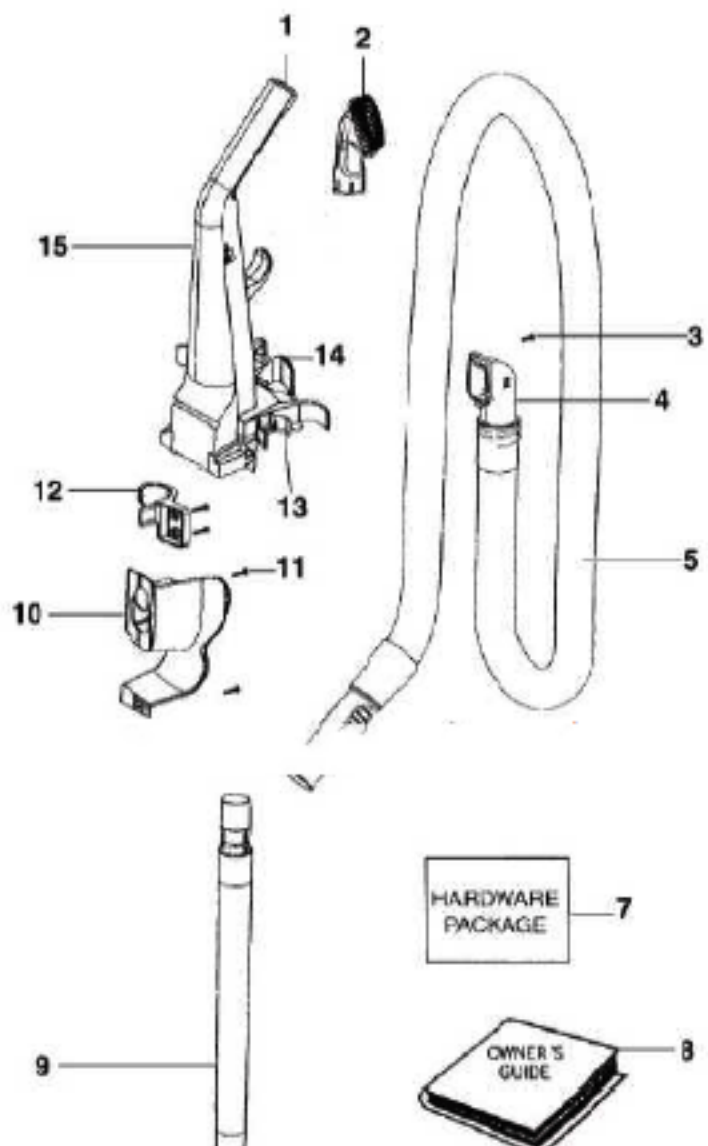

----- Manual continues below part list -----

Available Replacement Parts for Eureka 2981AX

e-39266	BELT OEM EUREKA EXTENED LIFE 1 PACK
E-61850	FILTER HEPA FOR EUREKA 1 PACK
E-74482	FILTER, DUST CUP, 1PK
E-71492	WAND, NESTING W/CREVICE TOOL
e-60990-2	BRUSH
ER-2028	ROLLER

Ref#	Part	Description	Comments	Qty
1	72221-414M			
2	60990-2	COMBINATION BRSH BRSTLD-C		
3	53238-27	SCREW PACKAGE	Pkg. of 10	
4	74093			
5	62293-2			
6	28472A-355N	COUPLING - HOSE		
7	73012	PACKAGE - HARDWARE		
8	74149			
9	71492A	NESTING WAND ASSEMBLY	Includes 71973-119N Outer Wand and 71956A-355N Crevice Wand	
10	73649-355N			
11	53238-27	SCREW PACKAGE	Pkg. of 10	
12	74217-355N			
13	73694-355N			
14	39977-355N	HOOK - CORD		
15	73710-1			

Ref#	Part	Description	Comments	Qty
1	74119-1	FILTER DOOR & GRAPHICS AS		
2	74482	DUST CUP FILTER PACKAGE D	Includes 74077A Foam	
3	39455-1	SWITCH - ROCKER		
4	74099-2	CYCLONE COVER ASSEMBLY		
5	74098	CYCLONE ASSEMBLY		
6	74092	AIR DUCT ASSEMBLY		
7	74169	SHIELD - WIRING		
8	74178	WASHER - FIBER		
9	74096	REAR HOUSING ASSEMBLY	Includes motor cover gasket 72522-2	
10	74094	CUP LID ASSEMBLY		
11	73301-357N	CUP		
12			Not on this model.	
13	74333-3	EXHAUST FLTR DOOR&GRPHCS		
14			Not on this model.	
15	61850	HEPA FILTER PKG - STYLE H		
16	72476-119N	GASKET - MOTOR CAN		
17	62082	SCREW PACKAGE	Pkg of 10.	
18	73526	SHIELD - MOTOR		
19	62075-1	MOTOR ASSEMBLY - CTND		
20	72650-119N	BUSHING - MOTOR		
21	46713-3	TIE - CABLE (PURCHASED)		
22	57940-3	LAMP - HEADLIGHT		
23	38828B-5	HEADLIGHT ASSEMBLY		
24	54669-2	SCREW PACKAGE	Pkg of 10.	
25	73313-357N	LENS - HEADLIGHT		
26	73704-355N	CAP - ELEVATOR		
27	73623-355N	PLATFORM - CUP		
28	73624-355N	ACTUATOR - CUP		
29	74335-3	MOTOR COVER & GRAPHICS AS		
30	39585-5	SUPPLY CORD & TERMINAL AS		
31	60192-1	WIRE SPLICE 5		
32	73001-1	CORD & TERMINAL ASSY		
33	61803-3	SCREW PACKAGE	Pkg of 5.	
34	72443	THERMOSTAT CLIP		
35	74719	THERMOSTAT & TERMINAL ASS		