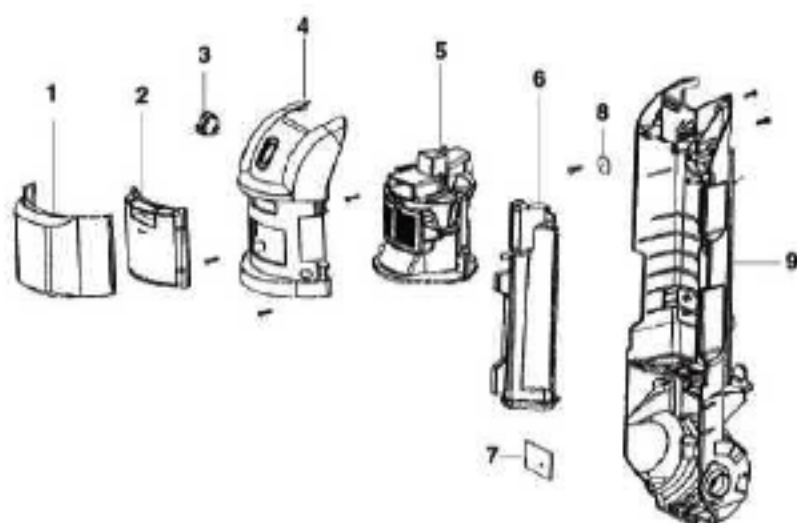

Ref#	Part	Description	Comments	Qty
1	72221-414M			
2	60990-2	COMBINATION BRSH BRSTLD-C		
3	53238-27	SCREW PACKAGE	Pkg. of 10	
4	74093			
5	62293-2			
6	28472A-355N	COUPLING - HOSE		
7	73012	PACKAGE - HARDWARE		
8	74149			
9	71492A	NESTING WAND ASSEMBLY	Includes 71973-119N Outer Wand and 71956A-355N Crevice Wand	
10	73649-355N			
11	53238-27	SCREW PACKAGE	Pkg. of 10	
12	74217-355N			
13	73694-355N			
14	39977-355N	HOOK - CORD		
15	73710-1			