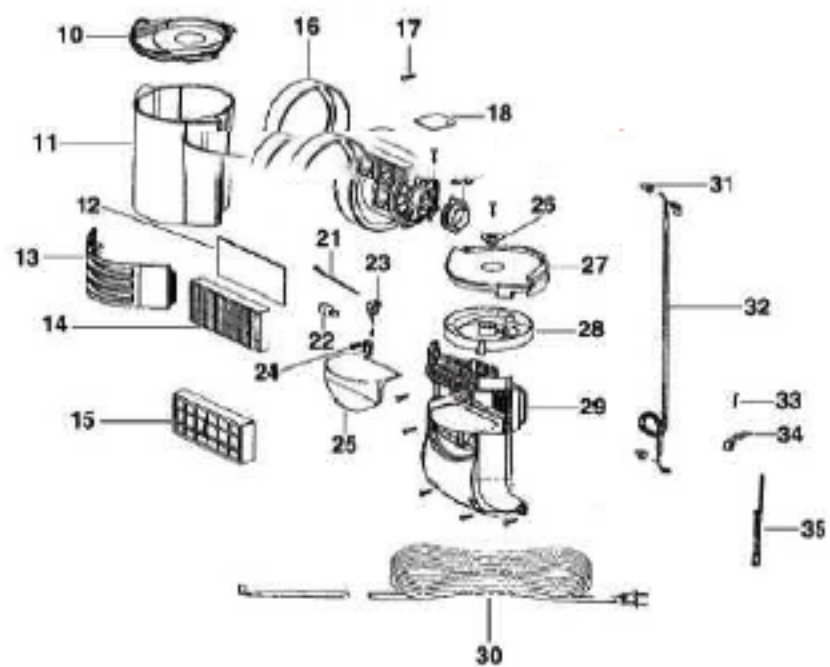

Ref#	Part	Description	Comments	Qty
1	72221-414M			
2	60990-2	COMBINATION BRSH BRSTLD-C		
3	53238-27	SCREW PACKAGE	Pkg. of 10	
4	74093			
5	62293-2			
6	28472A-355N	COUPLING - HOSE		
7	73012	PACKAGE - HARDWARE		
8	74149			
9	71492A	NESTING WAND ASSEMBLY	Includes 71973-119N Outer Wand and 71956A-355N Crevice Wand	
10	73649-355N			
11	53238-27	SCREW PACKAGE	Pkg. of 10	
12	74217-355N			
13	73694-355N			
14	39977-355N	HOOK - CORD		
15	73710-1			

Ref#	Part	Description	Comments	Qty
1	74119-1	FILTER DOOR & GRAPHICS AS		
2	74482	DUST CUP FILTER PACKAGE D	Includes 74077A Foam	
3	39455-1	SWITCH - ROCKER		
4	74099-2	CYCLONE COVER ASSEMBLY		
5	74098	CYCLONE ASSEMBLY		
6	74092	AIR DUCT ASSEMBLY		
7	74169	SHIELD - WIRING		
8	74178	WASHER - FIBER		
9	74096	REAR HOUSING ASSEMBLY	Includes motor cover gasket 72522-2	
10	74094	CUP LID ASSEMBLY		
11	73301-357N	CUP		
12			Not on this model.	
13	74333-3	EXHAUST FLTR DOOR&GRPHCS		
14			Not on this model.	
15	61850	HEPA FILTER PKG - STYLE H		
16	72476-119N	GASKET - MOTOR CAN		
17	62082	SCREW PACKAGE	Pkg of 10.	
18	73526	SHIELD - MOTOR		
19	62075-1	MOTOR ASSEMBLY - CTND		
20	72650-119N	BUSHING - MOTOR		
21	46713-3	TIE - CABLE (PURCHASED)		
22	57940-3	LAMP - HEADLIGHT		
23	38828B-5	HEADLIGHT ASSEMBLY		
24	54669-2	SCREW PACKAGE	Pkg of 10.	
25	73313-357N	LENS - HEADLIGHT		
26	73704-355N	CAP - ELEVATOR		
27	73623-355N	PLATFORM - CUP		
28	73524-355N	ACTUATOR - CUP		
29	74335-3	MOTOR COVER & GRAPHICS AS		
30	39585-5	SUPPLY CORD & TERMINAL AS		
31	60192-1	WIRE SPLICE 5		
32	73001-1	CORD & TERMINAL ASSY		
33	61803-3	SCREW PACKAGE	Pkg of 5.	
34	72443	THERMOSTAT CLIP		
35	74719	THERMOSTAT & TERMINAL ASS		