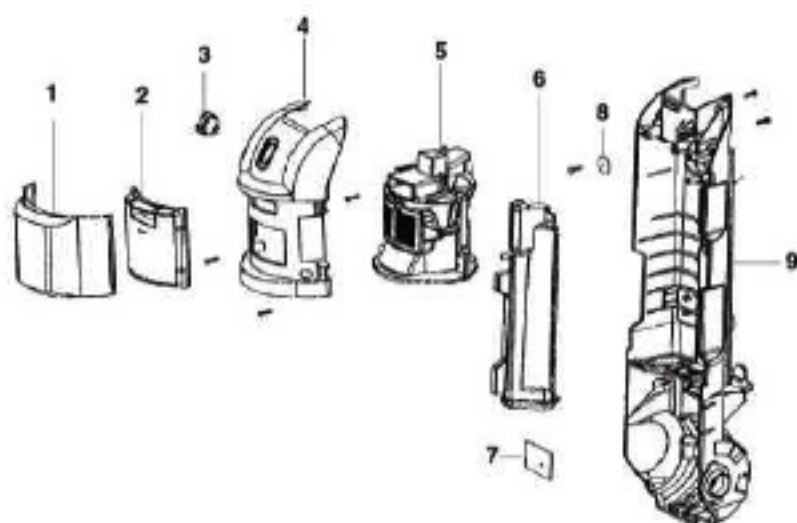

Ref#	Part	Description	Comments	Qty
1	72221-414M			
2	60990-2	COMBINATION BRSH BRSTLD-C		
3	53238-27	SCREW PACKAGE	Pkg. of 10	
4	74093			
5	62293-2			
6	28472A-355N	COUPLING - HOSE		
7	73012	PACKAGE - HARDWARE		
8	74149			
9	71492A	NESTING WAND ASSEMBLY	Includes 71973-119N Outer Wand and 71956A-355N Crevice Wand	
10	73649-355N			
11	53238-27	SCREW PACKAGE	Pkg. of 10	
12	74217-355N			
13	73694-355N			
14	39977-355N	HOOK - CORD		
15	73710-1			

Ref#	Part	Description	Comments	Qty
1	74119-1	FILTER DOOR & GRAPHICS AS		
2	74482	DUST CUP FILTER PACKAGE D	Includes 74077A Foam	
3	39455-1	SWITCH - ROCKER		
4	74099-2	CYCLONE COVER ASSEMBLY		
5	74098	CYCLONE ASSEMBLY		
6	74092	AIR DUCT ASSEMBLY		
7	74169	SHIELD - WIRING		
8	74178	WASHER - FIBER		
9	74096	REAR HOUSING ASSEMBLY	Includes motor cover gasket 72522-2	
10	74094	CUP LID ASSEMBLY		
11	73301-357N	CUP		
12			Not on this model.	
13	74333-3	EXHAUST FLTR DOOR&GRPHCS		
14			Not on this model.	
15	61850	HEPA FILTER PKG - STYLE H		
16	72476-119N	GASKET - MOTOR CAN		
17	62082	SCREW PACKAGE	Pkg of 10.	
18	73526	SHIELD - MOTOR		
19	62075-1	MOTOR ASSEMBLY - CTND		
20	72650-119N	BUSHING - MOTOR		
21	46713-3	TIE - CABLE (PURCHASED)		
22	57940-3	LAMP - HEADLIGHT		
23	38828B-5	HEADLIGHT ASSEMBLY		
24	54669-2	SCREW PACKAGE	Pkg of 10.	
25	73313-357N	LENS - HEADLIGHT		
26	73704-355N	CAP - ELEVATOR		
27	73623-355N	PLATFORM - CUP		
28	73524-355N	ACTUATOR - CUP		
29	74335-3	MOTOR COVER & GRAPHICS AS		
30	39585-5	SUPPLY CORD & TERMINAL AS		
31	60192-1	WIRE SPLICE 5		
32	73001-1	CORD & TERMINAL ASSY		
33	61803-3	SCREW PACKAGE	Pkg of 5.	
34	72443	THERMOSTAT CLIP		
35	74719	THERMOSTAT & TERMINAL ASS		