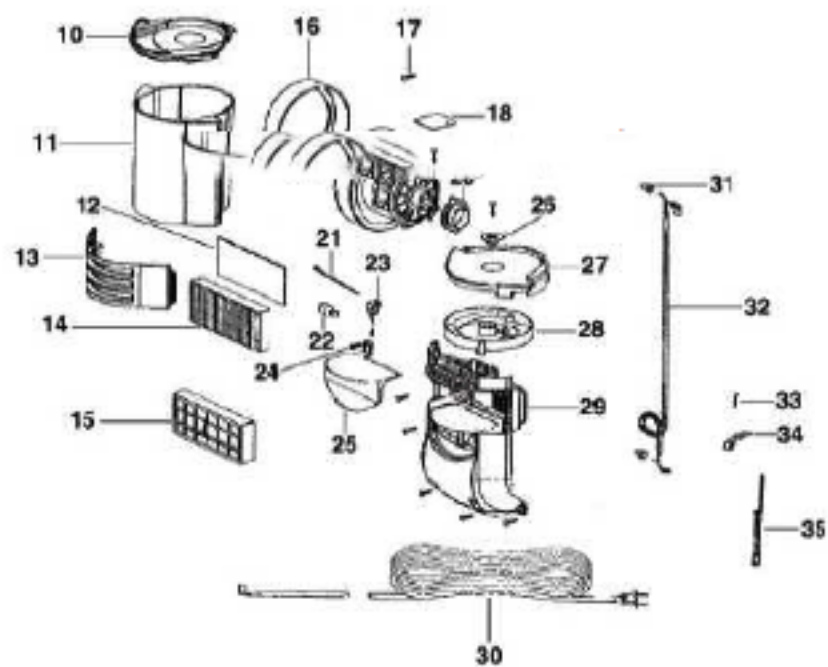

----- Manual continues below part list -----

Available Replacement Parts for Eureka 2981AX

e-39266	BELT OEM EUREKA EXTENED LIFE 1 PACK
E-61850	FILTER HEPA FOR EUREKA 1 PACK
E-74482	FILTER, DUST CUP, 1PK
E-71492	WAND, NESTING W/CREVICE TOOL
e-60990-2	BRUSH
ER-2028	ROLLER

Ref#	Part	Description	Comments	Qty
1	72221-414M			
2	60990-2	COMBINATION BRSH BRSTLD-C		
3	53238-27	SCREW PACKAGE	Pkg. of 10	
4	74093			
5	62293-2			
6	28472A-355N	COUPLING - HOSE		
7	73012	PACKAGE - HARDWARE		
8	74149			
9	71492A	NESTING WAND ASSEMBLY	Includes 71973-119N Outer Wand and 71956A-355N Crevice Wand	
10	73649-355N			
11	53238-27	SCREW PACKAGE	Pkg. of 10	
12	74217-355N			
13	73694-355N			
14	39977-355N	HOOK - CORD		
15	73710-1			

Ref#	Part	Description	Comments	Qty
1	74119-1	FILTER DOOR & GRAPHICS AS		
2	74482	DUST CUP FILTER PACKAGE D	Includes 74077A Foam	
3	39455-1	SWITCH - ROCKER		
4	74099-2	CYCLONE COVER ASSEMBLY		
5	74098	CYCLONE ASSEMBLY		
6	74092	AIR DUCT ASSEMBLY		
7	74169	SHIELD - WIRING		
8	74178	WASHER - FIBER		
9	74096	REAR HOUSING ASSEMBLY	Includes motor cover gasket 72522-2	
10	74094	CUP LID ASSEMBLY		
11	73301-357N	CUP		
12			Not on this model.	
13	74333-3	EXHAUST FLTR DOOR&GRPHCS		
14			Not on this model.	
15	61850	HEPA FILTER PKG - STYLE H		
16	72476-119N	GASKET - MOTOR CAN		
17	62082	SCREW PACKAGE	Pkg of 10.	
18	73526	SHIELD - MOTOR		
19	62075-1	MOTOR ASSEMBLY - CTND		
20	72650-119N	BUSHING - MOTOR		
21	46713-3	TIE - CABLE (PURCHASED)		
22	57940-3	LAMP - HEADLIGHT		
23	38828B-5	HEADLIGHT ASSEMBLY		
24	54669-2	SCREW PACKAGE	Pkg of 10.	
25	73313-357N	LENS - HEADLIGHT		
26	73704-355N	CAP - ELEVATOR		
27	73623-355N	PLATFORM - CUP		
28	73624-355N	ACTUATOR - CUP		
29	74335-3	MOTOR COVER & GRAPHICS AS		
30	39585-5	SUPPLY CORD & TERMINAL AS		
31	60192-1	WIRE SPLICE 5		
32	73001-1	CORD & TERMINAL ASSY		
33	61803-3	SCREW PACKAGE	Pkg of 5.	
34	72443	THERMOSTAT CLIP		
35	74719	THERMOSTAT & TERMINAL ASS		