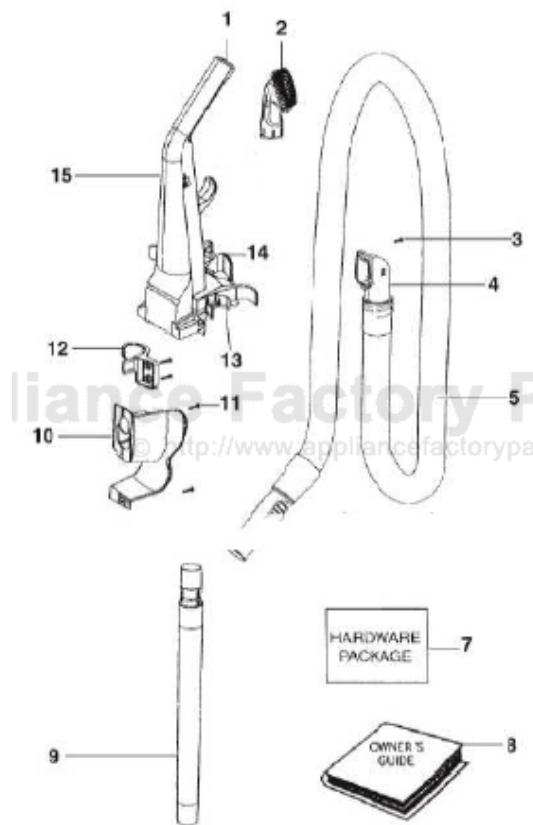

[Find Your Eureka Vacuum Cleaner Parts - Select From 855 Models](#)

----- Manual continues below part list -----