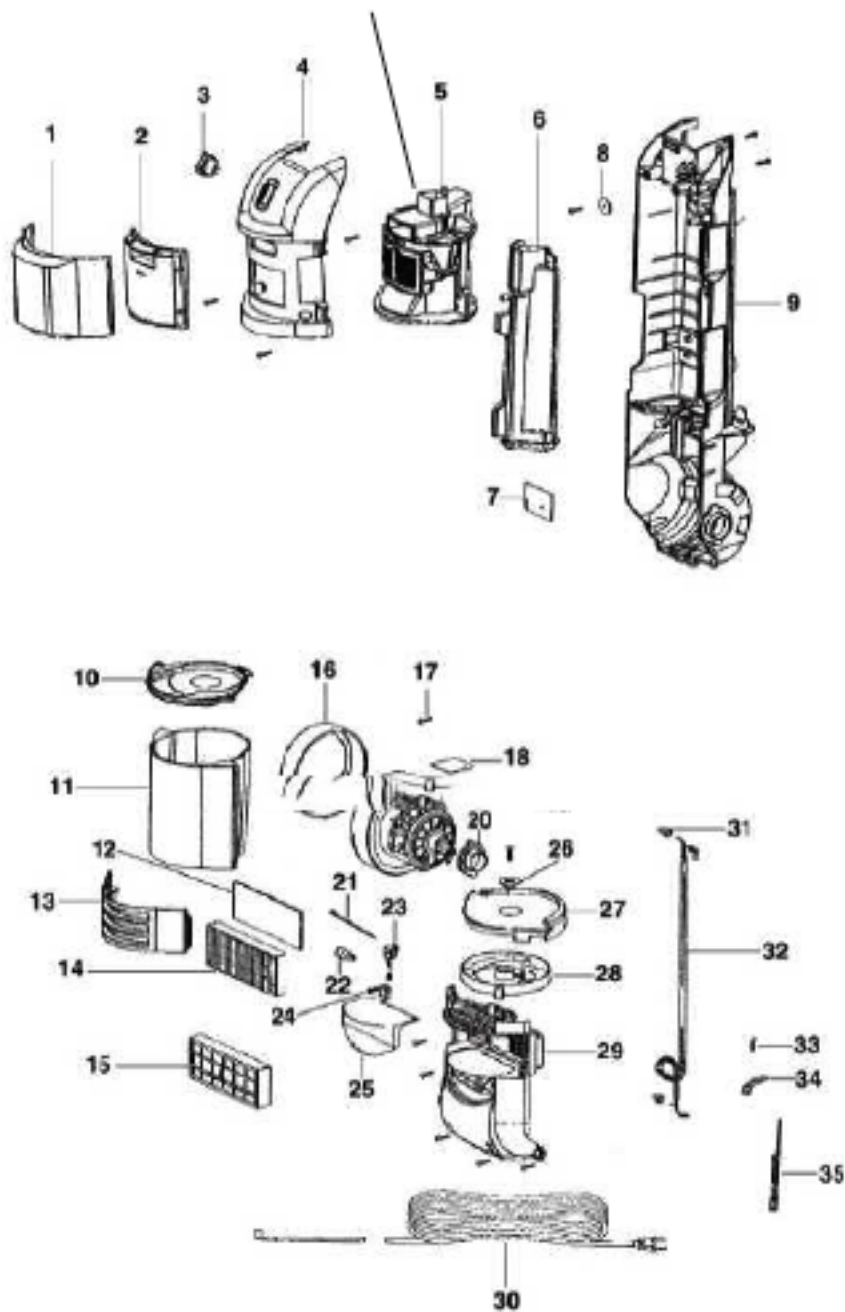

Includes screen
E-76276-333N

Main Body - 2991AVZ

Ref #	Part	Description	Comments	Qty
1	E-76558	FILTER DOOR & GRAPHICS AS		
2	E-76552	FILTER AND FOAM ASSEMBLY		
3	E-76464	SWITCH - 2 POSITION (ROUN		
4	E-63195-1	CYCLONE COVER ASSEMBLY -		
5	E-76550	CYCLONE ASSEMBLY		
6	E-76549	AIR DUCT ASSEMBLY		
7	E-74169	SHIELD - WIRING		
9	E-76548	REAR HOUSING ASSEMBLY	Includes motor cover gasket 72522-2	
10	E-74094	DIRT CUP LID		
11	E-73301-462N	CUP		
13	E-74333-11	EXHAUST FLTR DOOR&GRPHCS		
14			Not on this model.	
16	E-72476-119N	GASKET - MOTOR CAN		
17	E-62082	SCREW PACKAGE	Pkg. of 10	
18	E-73526	SHIELD - MOTOR		
8	E-74178	WASHER - FIBER		
20	E-72650-119N	BUSHING - MOTOR		
21	E-46713-3	TIE - CABLE (PURCHASED)		
22	E-57940-3	LAMP - HEADLIGHT		
23	E-38828B-5	HEADLIGHT ASSEMBLY		
24	E-54669-2	SCREW PACKAGE	Pkg. of 10	
25	E-73313-357N	LENS - HEADLIGHT		
26	E-73704-355N	CAP - ELEVATOR		
27	E-73623-355N	PLATFORM - CUP		
28	E-73624-355N	ACTUATOR - CUP		
29	E-63196-5	MOTOR COVER ASSEMBLY - PK		
30	E-39585-24	SUPPLY CORD & TERMINAL AS		
12			Not on this model.	
19	E-62075-1	MOTOR ASSEMBLY - CTND		
31	E-60192-1	WIRE SPLICE 5	Pkg. of 5	
32	E-73001-2	CORD & TERMINAL ASSY		
33	E-61803-3	SCREW PACKAGE		
34	E-72443	THERMOSTAT CLIP		
35	E-74719	THERMOSTAT & TERMINAL ASS		
15	E-61850A	HEPA FILTER PKG - STYLE H