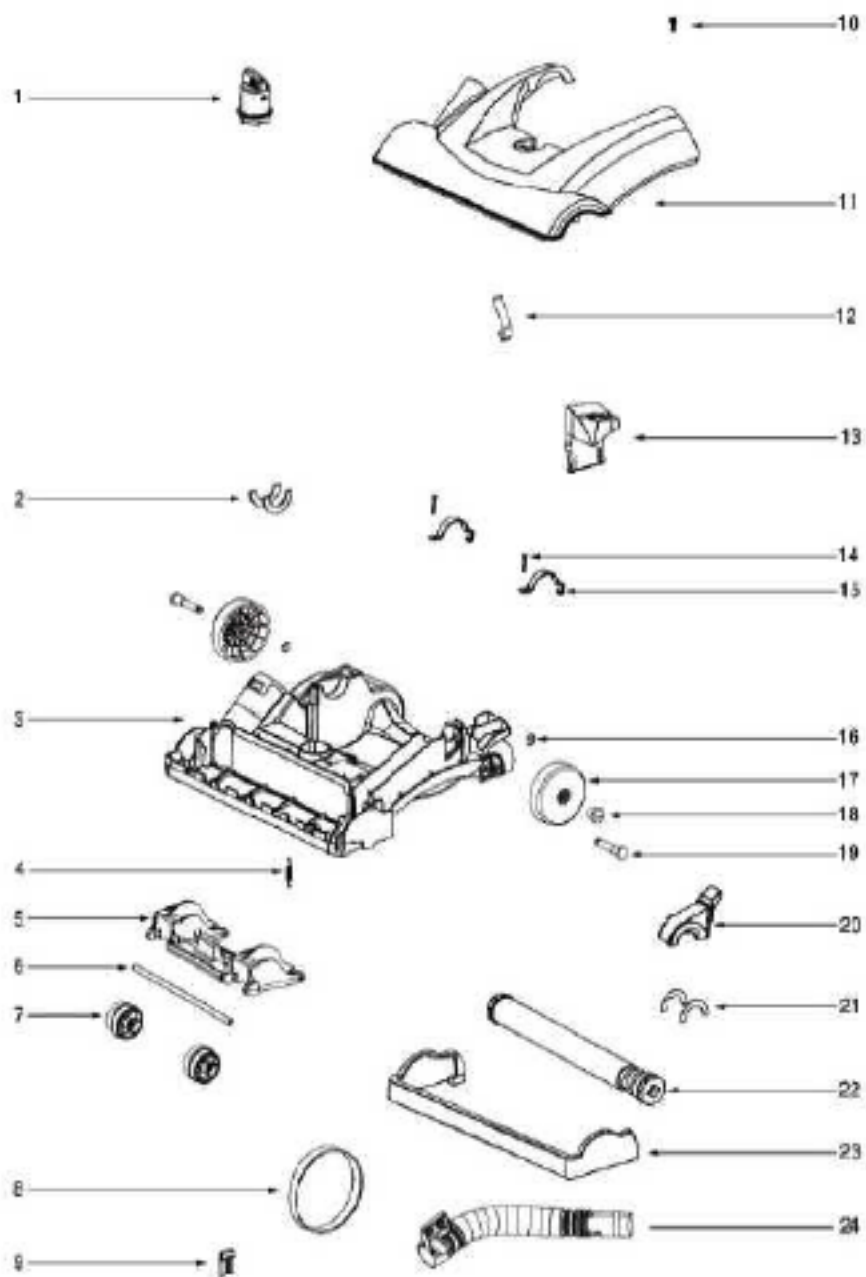

Base and Hood - 2991AVZ

Ref #	Part	Description	Comments	Qty
1	E-72472-355N	KNOB - HEIGHT ADJUSTMENT		
3	E-62577	BASE ASSEMBLY - PACKAGED	Includes Items 1,2,4,5,6,7,9,12,13,16,17,18 & 19	
4	E-54943	SPRING PACKAGE		
5	E-72521-119N	WHEEL CARRIAGE		
6	E-71478	AXLE - FRONT		
7	E-39173-119N	WHEEL - FRONT		
8	E-61120	BELT PKG ASSY-STYLE U EXT	pkg of 2	
9	E-38053	GUARD - BELT		
10	E-54689-2	SCREW PACKAGE		
11	E-63194-4	HOOD ASSEMBLY - PKG		
12	E-71574	SPRING - HANDLE RELEASE		
13	E-72473-355N	HANDLE RELEASE		
14	E-53238-27	SCREW PACKAGE		
15	E-71487	CLAMP - MOTOR		
16	E-54432-2	PACKAGE - RETAINING RING	pkg of 10	
17	E-72117-119N	WHEEL - REAR		
18	E-73432	BUSHING - AXLE		
19	E-38590A	AXLE - REAR		
20	E-73289	BELT CAP ASSEMBLY	Includes item 21	
21	E-73114	FELT - BASE		
22	E-62385-2	BRUSHROLL ASSEMBLY - CRTN		
23	E-76683	FURNITURE GUARD & GRAPHIC		
2	E-73114	FELT - BASE		
24	E-74104	BASE HOSE ASSEMBLY