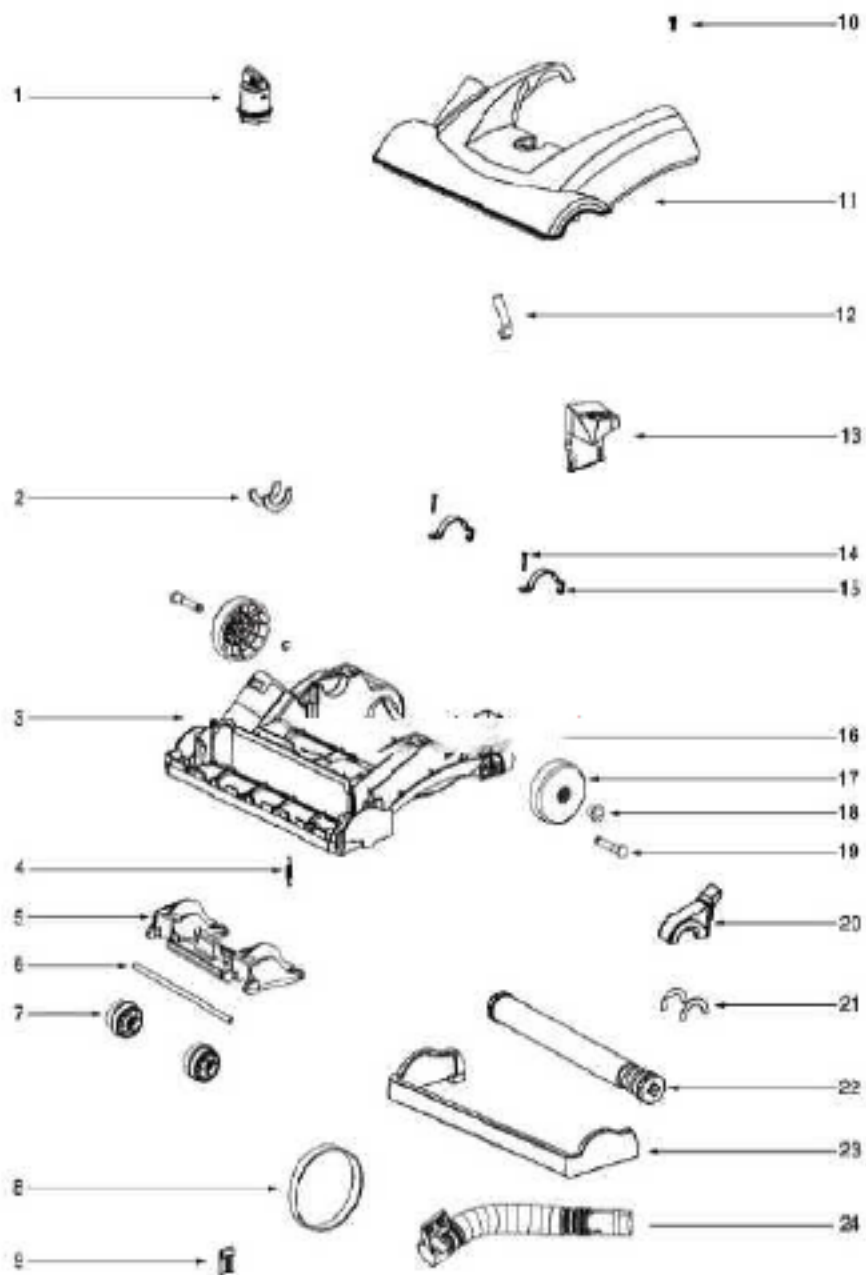

Handle and Accessories - 2993AV

Ref #	Part	Description	Comments	Qty
1	72221-434N	CAP - HANDLE		
2	60990-2	COMBINATION BRSH BRSTLD-C		
3	53238-27	SCREW PACKAGE	Pkg. of 10	
4	71725-313N	ADAPTER - HOSE		
5	60038-9	HOSE ASSEMBLY - CARTONED		
6	70559A-355N	COUPLING - HOSE		
7	73012	PACKAGE - HARDWARE		
8	74149			
9	71492A	NESTING WAND ASSEMBLY	Includes 71973-119N Outer Wand and 71956a-355N Crevice Wand	
10	73649-355N	LOWER HOSE HOLDER		
11	53238-27	SCREW PACKAGE	Pkg. of 10	
13	73694-355N	CLIP - WAND		
14	39977-355N	HOOK - CORD		
15	74101-8	HANDLE ASSEMBLY (DUSTER)		
16	75628-2	ELECTROSTATIC DUSTER ASSY	Includes 73594	
17	74123-1	DUSTER ASSEMBLY		

Main Body - 2993AV

Ref #	Part	Description	Comments	Qty
1	76558	FILTER DOOR & GRAPHICS AS		
2	76552	FILTER AND FOAM ASSEMBLY		
3	76464	SWITCH - 2 POSITION (ROUN		
4	63195-4	CYCLONE COVER ASSEMBLY -		
5	76550	CYCLONE ASSEMBLY		
6	76549	AIR DUCT ASSEMBLY		
7	74169	SHIELD - WIRING		
9	76548	REAR HOUSING ASSEMBLY	Includes motor cover gasket 72522-2	
10	E-74094	DIRT CUP LID		
11	73301-462N	CUP		
13	74333-12	EXHAUST FLTR DOOR&GRPHCS		
14			Not on this model.	
16	72476-119N	GASKET - MOTOR CAN		
17	62082	SCREW PACKAGE	Pkg. of 10	
18	73526	SHIELD - MOTOR		
8	74178	WASHER - FIBER		
20	72650-119N	BUSHING - MOTOR		
21	46713-3	TIE - CABLE (PURCHASED)		
22	57940-3	LAMP - HEADLIGHT		
23	38828B-5	HEADLIGHT ASSEMBLY		
24	54669-2	SCREW PACKAGE	Pkg. of 10	
25	73313-357N	LENS - HEADLIGHT		
26	73704-355N	CAP - ELEVATOR		
27	73623-355N	PLATFORM - CUP		
28	73624-355N	ACTUATOR - CUP		
29	63196-3	MOTOR COVER ASSEMBLY - PK		
30	39585-24	SUPPLY CORD & TERMINAL AS		
12			Not on this model.	
19	62075-1	MOTOR ASSEMBLY - CTND		
31	60192-1	WIRE SPLICE 5	Pkg. of 5	
32	73001-2	CORD & TERMINAL ASSY		
33	61803-3	SCREW PACKAGE		
34	72443	THERMOSTAT CLIP		
35	74719	THERMOSTAT & TERMINAL ASS		
15	61850A	HEPA FILTER PKG - STYLE H		