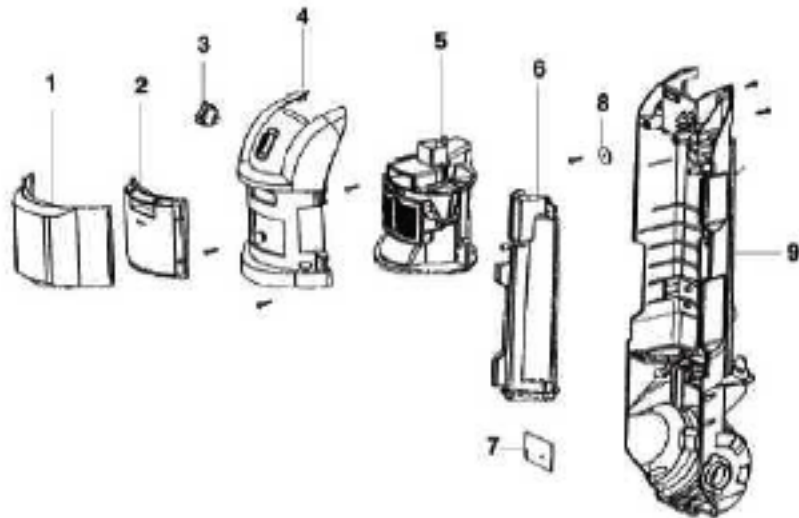

Handle and Accessories - 2993AV

Ref #	Part	Description	Comments	Qty
1	72221-434N	CAP - HANDLE		
2	60990-2	COMBINATION BRSH BRSTLD-C		
3	53238-27	SCREW PACKAGE	Pkg. of 10	
4	71725-313N	ADAPTER - HOSE		
5	60038-9	HOSE ASSEMBLY - CARTONED		
6	70559A-355N	COUPLING - HOSE		
7	73012	PACKAGE - HARDWARE		
8	74149			
9	71492A	NESTING WAND ASSEMBLY	Includes 71973-119N Outer Wand and 71956a-355N Crevice Wand	
10	73649-355N	LOWER HOSE HOLDER		
11	53238-27	SCREW PACKAGE	Pkg. of 10	
13	73694-355N	CLIP - WAND		
14	39977-355N	HOOK - CORD		
15	74101-8	HANDLE ASSEMBLY (DUSTER)		
16	75628-2	ELECTROSTATIC DUSTER ASSY	Includes 73594	
17	74123-1	DUSTER ASSEMBLY		

Main Body - 2993AV

Ref #	Part	Description	Comments	Qty
1	76558	FILTER DOOR & GRAPHICS AS		
2	76552	FILTER AND FOAM ASSEMBLY		
3	76464	SWITCH - 2 POSITION (ROUN		
4	63195-4	CYCLONE COVER ASSEMBLY -		
5	76550	CYCLONE ASSEMBLY		
6	76549	AIR DUCT ASSEMBLY		
7	74169	SHIELD - WIRING		
9	76548	REAR HOUSING ASSEMBLY	Includes motor cover gasket 72522-2	
10	E-74094	DIRT CUP LID		
11	73301-462N	CUP		
13	74333-12	EXHAUST FLTR DOOR&GRPHCS		
14			Not on this model.	
16	72476-119N	GASKET - MOTOR CAN		
17	62082	SCREW PACKAGE	Pkg. of 10	
18	73526	SHIELD - MOTOR		
8	74178	WASHER - FIBER		
20	72650-119N	BUSHING - MOTOR		
21	46713-3	TIE - CABLE (PURCHASED)		
22	57940-3	LAMP - HEADLIGHT		
23	38828B-5	HEADLIGHT ASSEMBLY		
24	54669-2	SCREW PACKAGE	Pkg. of 10	
25	73313-357N	LENS - HEADLIGHT		
26	73704-355N	CAP - ELEVATOR		
27	73623-355N	PLATFORM - CUP		
28	73624-355N	ACTUATOR - CUP		
29	63196-3	MOTOR COVER ASSEMBLY - PK		
30	39585-24	SUPPLY CORD & TERMINAL AS		
12			Not on this model.	
19	62075-1	MOTOR ASSEMBLY - CTND		
31	60192-1	WIRE SPLICE 5	Pkg. of 5	
32	73001-2	CORD & TERMINAL ASSY		
33	61803-3	SCREW PACKAGE		
34	72443	THERMOSTAT CLIP		
35	74719	THERMOSTAT & TERMINAL ASS		
15	61850A	HEPA FILTER PKG - STYLE H		