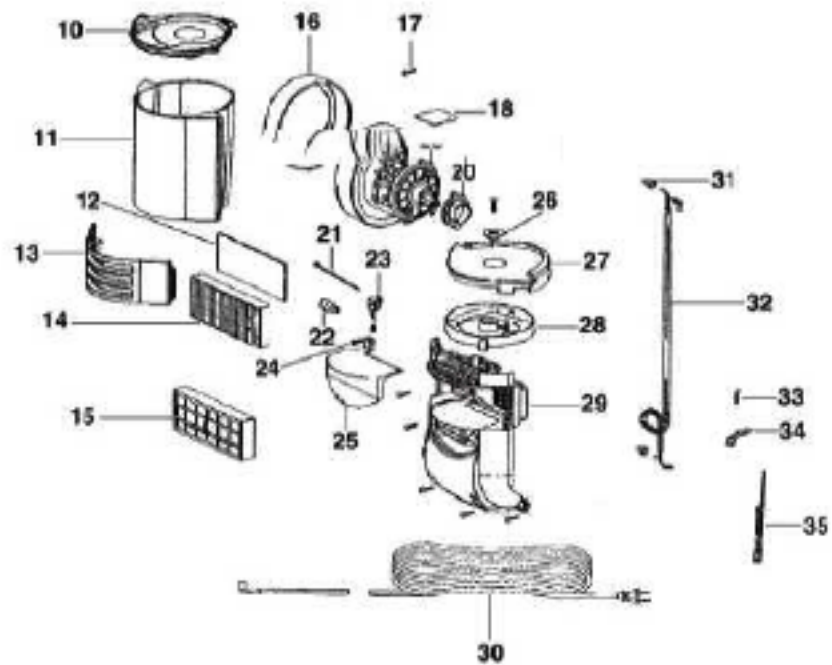

Handle and Accessories - 2993AV

Ref #	Part	Description	Comments	Qty
1	72221-434N	CAP - HANDLE		
2	60990-2	COMBINATION BRSH BRSTLD-C		
3	53238-27	SCREW PACKAGE	Pkg. of 10	
4	71725-313N	ADAPTER - HOSE		
5	60038-9	HOSE ASSEMBLY - CARTONED		
6	70559A-355N	COUPLING - HOSE		
7	73012	PACKAGE - HARDWARE		
8	74149			
9	71492A	NESTING WAND ASSEMBLY	Includes 71973-119N Outer Wand and 71956a-355N Crevice Wand	
10	73649-355N	LOWER HOSE HOLDER		
11	53238-27	SCREW PACKAGE	Pkg. of 10	
13	73694-355N	CLIP - WAND		
14	39977-355N	HOOK - CORD		
15	74101-8	HANDLE ASSEMBLY (DUSTER)		
16	75628-2	ELECTROSTATIC DUSTER ASSY	Includes 73594	
17	74123-1	DUSTER ASSEMBLY		

Main Body - 2993AV

Ref #	Part	Description	Comments	Qty
1	76558	FILTER DOOR & GRAPHICS AS		
2	76552	FILTER AND FOAM ASSEMBLY		
3	76464	SWITCH - 2 POSITION (ROUN		
4	63195-4	CYCLONE COVER ASSEMBLY -		
5	76550	CYCLONE ASSEMBLY		
6	76549	AIR DUCT ASSEMBLY		
7	74169	SHIELD - WIRING		
9	76548	REAR HOUSING ASSEMBLY	Includes motor cover gasket 72522-2	
10	E-74094	DIRT CUP LID		
11	73301-462N	CUP		
13	74333-12	EXHAUST FLTR DOOR&GRPHCS		
14			Not on this model.	
16	72476-119N	GASKET - MOTOR CAN		
17	62082	SCREW PACKAGE	Pkg. of 10	
18	73526	SHIELD - MOTOR		
8	74178	WASHER - FIBER		
20	72650-119N	BUSHING - MOTOR		
21	46713-3	TIE - CABLE (PURCHASED)		
22	57940-3	LAMP - HEADLIGHT		
23	38828B-5	HEADLIGHT ASSEMBLY		
24	54669-2	SCREW PACKAGE	Pkg. of 10	
25	73313-357N	LENS - HEADLIGHT		
26	73704-355N	CAP - ELEVATOR		
27	73623-355N	PLATFORM - CUP		
28	73624-355N	ACTUATOR - CUP		
29	63196-3	MOTOR COVER ASSEMBLY - PK		
30	39585-24	SUPPLY CORD & TERMINAL AS		
12			Not on this model.	
19	62075-1	MOTOR ASSEMBLY - CTND		
31	60192-1	WIRE SPLICE 5	Pkg. of 5	
32	73001-2	CORD & TERMINAL ASSY		
33	61803-3	SCREW PACKAGE		
34	72443	THERMOSTAT CLIP		
35	74719	THERMOSTAT & TERMINAL ASS		
15	61850A	HEPA FILTER PKG - STYLE H		