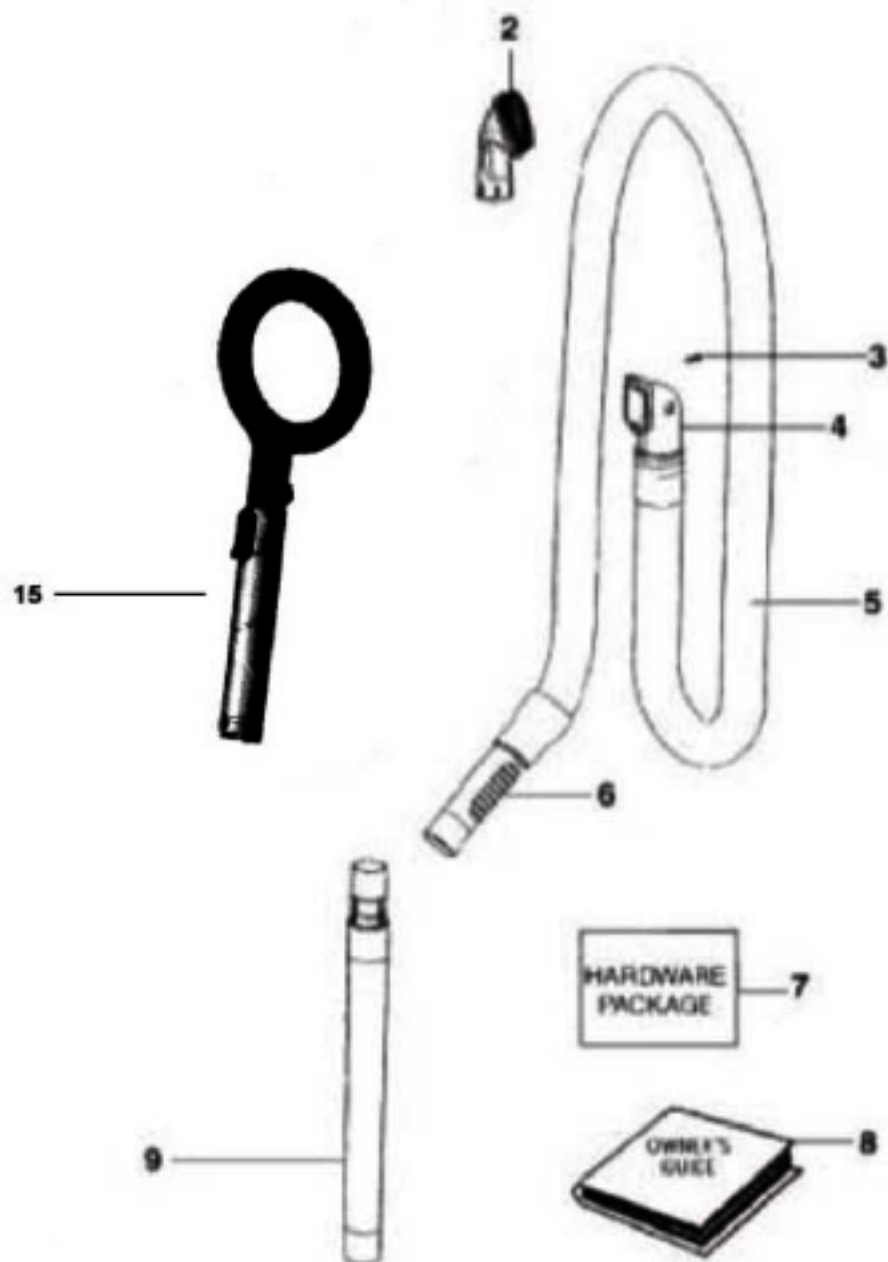

Handle and Accessories - 2997AZ

Ref #	Part	Description	Comments	Qty
2	60990-2	COMBO BRUSH (S230)(GE)		
4	71725-313N	ADAPTER HOSE		
5	60038-11	HOSE ASSEMBLY - CARTONED		
6	70558A-355N	COUPLING - HOSE		
7	73012	HARDWARE PACKAGE		
8	74149			
9	71492A	NESTED WAND	Includes 71973-119N Outer Wand and 71956a-355N Service Wand	
15	76958-2	HANDLE & TUBE ASSEMBLY		
18	75391	TURBO NOZZLE ASSEMBLY	Not pictured.	
19	76949	Carry Handle Assembly	Not Pictured	
20	73694-355N	CLIP WAND	Not Pictured