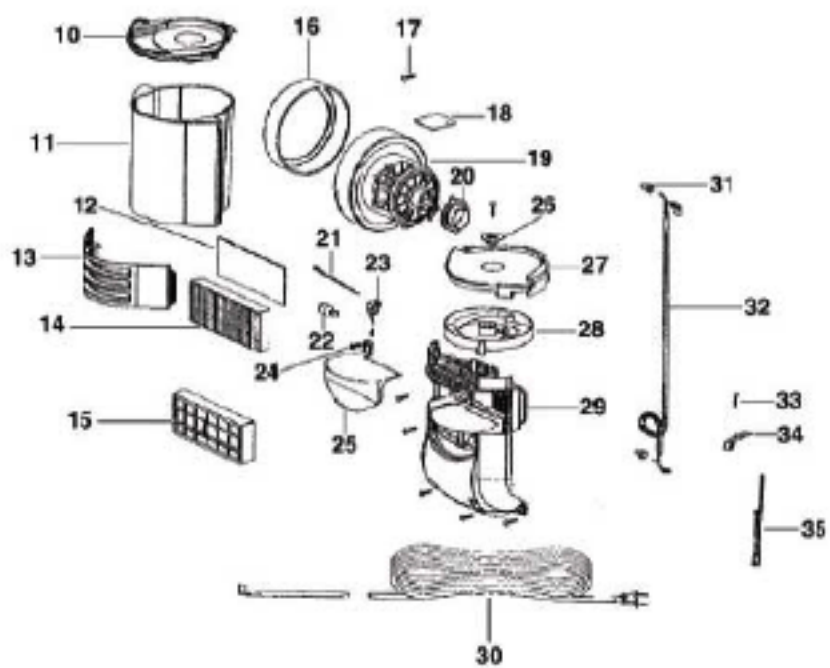

Main Body - 2997AZ

Main Body - 2997AZ

Ref #	Part	Description	Comments	Qty
1	76558	FILTER DOOR & GRAPHICS AS		
2	76552	Filter & Foam Assembly		
3	76464	On/Off Switch		
4	63199-1	CYCLONE COVER ASSEMBLY -		
5	76550	CYCLONE ASSEMBLY		
6	76549	AIR DUCT ASSEMBLY		
7	74169	SHIELD-WIRING		
9	76910	REAR HOUSING ASSEMBLY	Includes motor cover gasket 72522-2	
11	73301-462N	CUP		
13	76955-1	EXHAUST FILTER COVER ASSE		
14			Not on this model.	
16	72476-119N	GASKET-MOTOR CAN		
17	62082	SCREW PACKAGE	Pkg. of 10	
18	73526	SHIELD - MOTOR		
8	74178	WASHER - FIBER		
20	72650-119N	BUSHING-MOTOR		
21	46713-3	TIE - CABLE (PURCHASED)		
22	57940-3	HEADLIGHT		
23	38828B-5	HEADLIGHT ASSEMBLY		
24	54669-2	SCREW PKG OF 10	Pkg. of 10	
25	73313-357N	LENS - HEADLIGHT		
26	73704-355N	CAP - ELEVATOR		
27	73623-355N	PLATFORM - CUP		
28	73624-355N	ACTUATOR - CUP		
29	63196-9	MOTOR COVER ASSEMBLY - PK		
30	39585-24	SUPPLY CORD & TERMINAL AS		
12			Not on this model.	
19	62075-1	MOTOR ASSY.		
31	60192-1	WIRE SPLICE 5 (53214-2)	Pkg. of 5	
32	73001-2	CORD & TERMINAL ASSY		
33	61803-3	SCREW PKG		
34	72443	THERMOSTAT CLIP		
35	74719	THERMOSTAT & TERMINAL ASS		
15	61850A	HEPA FILTER PKG. STYLE H		
10			This part is not included on this model.	
36	76276-333N	SCREEN - FILTER	Filter Screen not pictured	