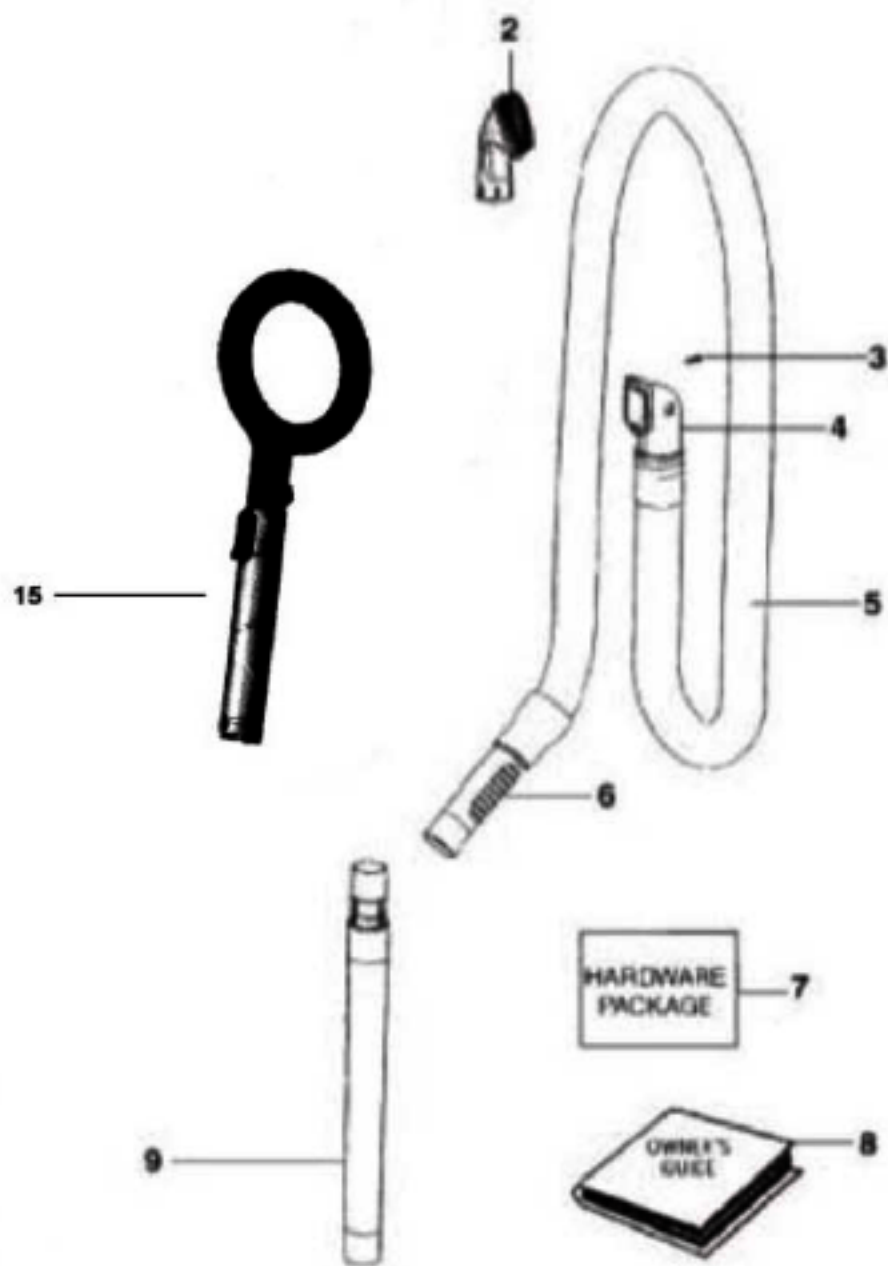

Base and Hood - 2997AZ

Ref #	Part	Description	Comments	Qty
1	72472-355N	KNOB-HEIGHT ADJUSTMENT		
3	62577	BASE (2972)	Includes items 1,2,4,5,6,7,9,12,13,16,17,18 & 19	
4	54943	SPRING PKG-10		
5	72521-119N	WHEEL CARRIAGE		
6	71478	FRONT AXLE		
7	39173A-119N	FRONT WHEEL (39173-119N)		
8	61120A	BELT (LONG LIFE)-U	pkg of 2	
9	38063	GUARD - BELT (155512)		
10	54669-2	SCREW PKG OF 10		
11	63194-6	HOOD ASSEMBLY - PKG		
12	71574	HANDLE RELEASE SPRING		
13	72473-355N	HANDLE RELEASE		
14	53238-27	SCREW PKG		
15	71487	MOTOR CLAMP		
16	54432-2	PKG-RTNG RING10	pkg of 10	
17	72117-119N	REAR WHEELS		
18	73432	BUSHING-AXLE		
19	38590A	AXLE - REAR		
20	73289	BELT CAP	Includes item 21	
21	73114	FELT BASE		
22	62365-2	BRUSH ROLL ASSY.		
23	76693	FURNITURE GUARD & GRAPHIC		
2	73114	FELT BASE		
24	74104	BASE TUBE		