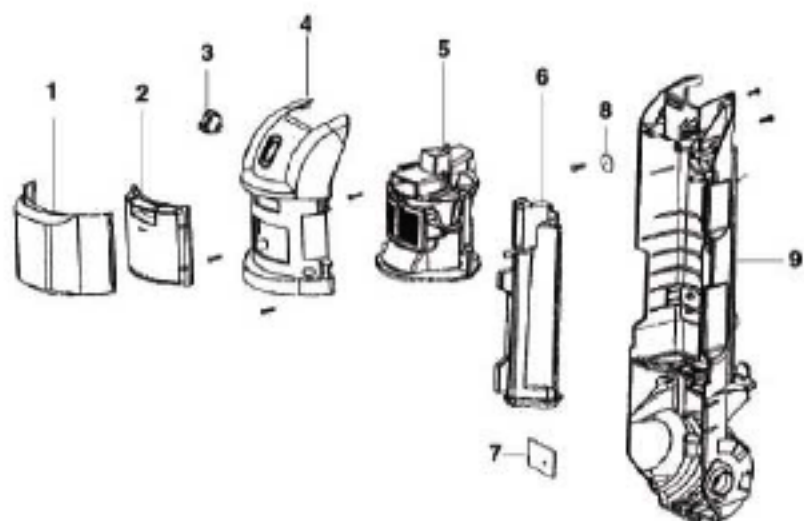

Main Body - 2997AZ

Main Body - 2997AZ

Ref #	Part	Description	Comments	Qty
1	76558	FILTER DOOR & GRAPHICS AS		
2	76552	Filter & Foam Assembly		
3	76464	On/Off Switch		
4	63199-1	CYCLONE COVER ASSEMBLY -		
5	76550	CYCLONE ASSEMBLY		
6	76549	AIR DUCT ASSEMBLY		
7	74169	SHIELD-WIRING		
9	76910	REAR HOUSING ASSEMBLY	Includes motor cover gasket 72522-2	
11	73301-462N	CUP		
13	76955-1	EXHAUST FILTER COVER ASSE		
14			Not on this model.	
16	72476-119N	GASKET-MOTOR CAN		
17	62082	SCREW PACKAGE	Pkg. of 10	
18	73526	SHIELD - MOTOR		
8	74178	WASHER - FIBER		
20	72650-119N	BUSHING-MOTOR		
21	46713-3	TIE - CABLE (PURCHASED)		
22	57940-3	HEADLIGHT		
23	38828B-5	HEADLIGHT ASSEMBLY		
24	54669-2	SCREW PKG OF 10	Pkg. of 10	
25	73313-357N	LENS - HEADLIGHT		
26	73704-355N	CAP - ELEVATOR		
27	73623-355N	PLATFORM - CUP		
28	73624-355N	ACTUATOR - CUP		
29	63196-9	MOTOR COVER ASSEMBLY - PK		
30	39585-24	SUPPLY CORD & TERMINAL AS		
12			Not on this model.	
19	62075-1	MOTOR ASSY.		
31	60192-1	WIRE SPLICE 5 (53214-2)	Pkg. of 5	
32	73001-2	CORD & TERMINAL ASSY		
33	61803-3	SCREW PKG		
34	72443	THERMOSTAT CLIP		
35	74719	THERMOSTAT & TERMINAL ASS		
15	61850A	HEPA FILTER PKG. STYLE H		
10			This part is not included on this model.	
36	76276-333N	SCREEN - FILTER	Filter Screen not pictured