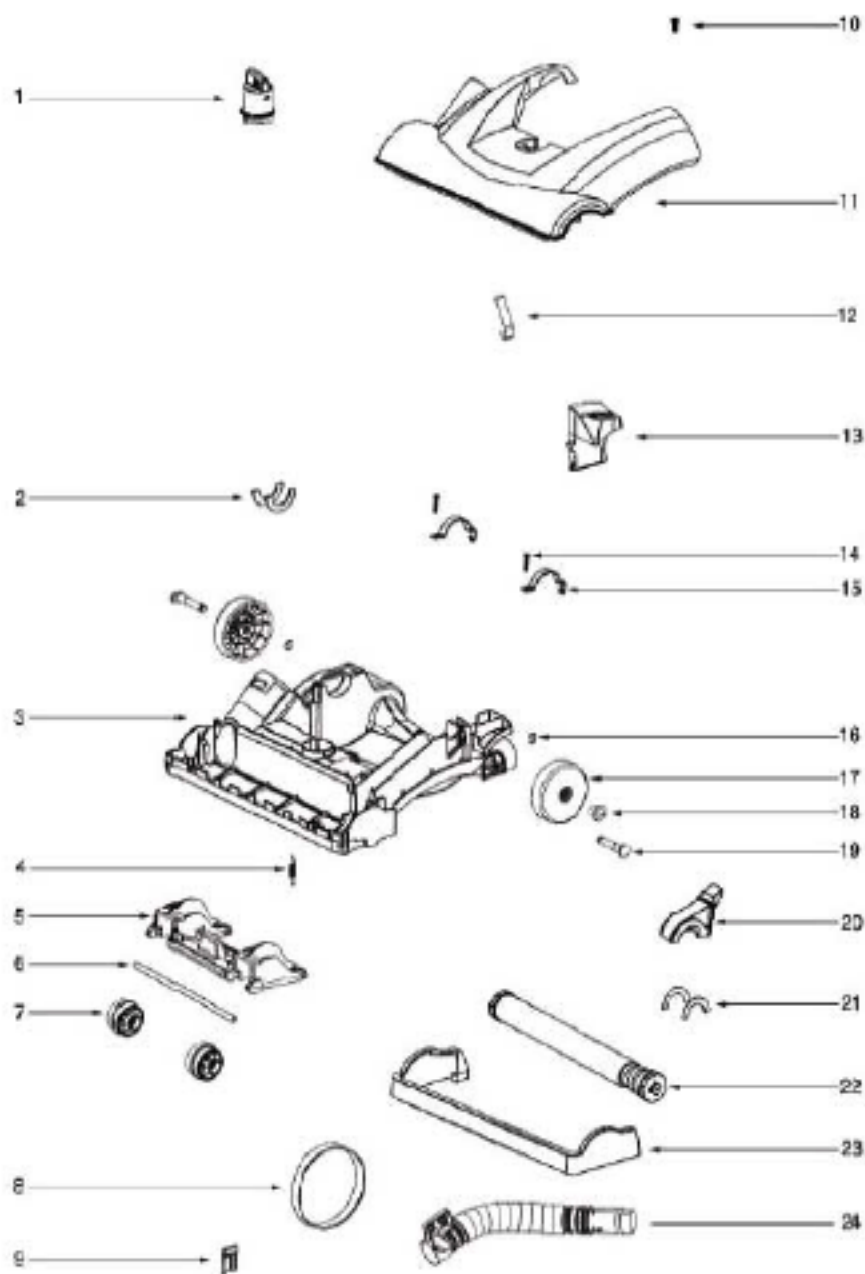

Base and Hood - 2997AZ

Ref #	Part	Description	Comments	Qty
1	72472-355N	KNOB-HEIGHT ADJUSTMENT		
3	62577	BASE (2972)	Includes items 1,2,4,5,6,7,9,12,13,16,17,18 & 19	
4	54943	SPRING PKG-10		
5	72521-119N	WHEEL CARRIAGE		
6	71478	FRONT AXLE		
7	39173A-119N	FRONT WHEEL (39173-119N)		
8	61120A	BELT (LONG LIFE)-U	pkg of 2	
9	38063	GUARD - BELT (155512)		
10	54669-2	SCREW PKG OF 10		
11	63194-6	HOOD ASSEMBLY - PKG		
12	71574	HANDLE RELEASE SPRING		
13	72473-355N	HANDLE RELEASE		
14	53238-27	SCREW PKG		
15	71487	MOTOR CLAMP		
16	54432-2	PKG-RTNG RING10	pkg of 10	
17	72117-119N	REAR WHEELS		
18	73432	BUSHING-AXLE		
19	38590A	AXLE - REAR		
20	73289	BELT CAP	Includes item 21	
21	73114	FELT BASE		
22	62365-2	BRUSH ROLL ASSY.		
23	76693	FURNITURE GUARD & GRAPHIC		
2	73114	FELT BASE		
24	74104	BASE TUBE		