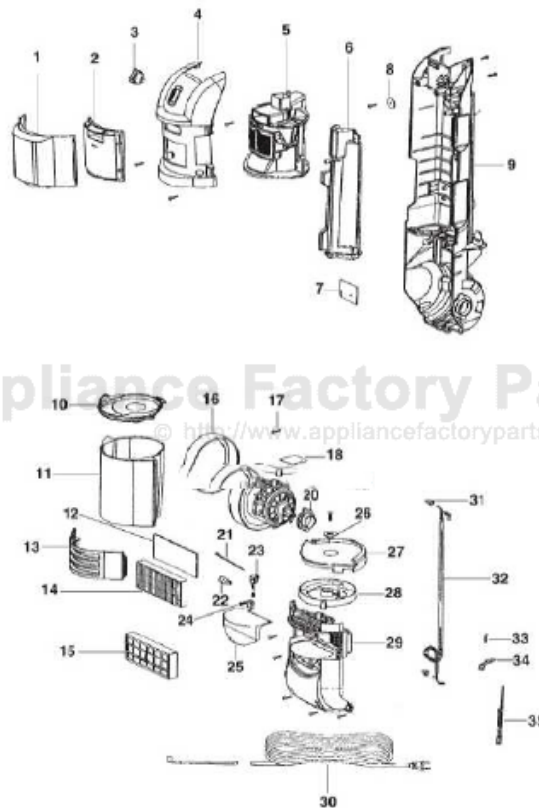

[Find Your Eureka Vacuum Cleaner Parts - Select From 855 Models](#)

----- Manual continues below part list -----