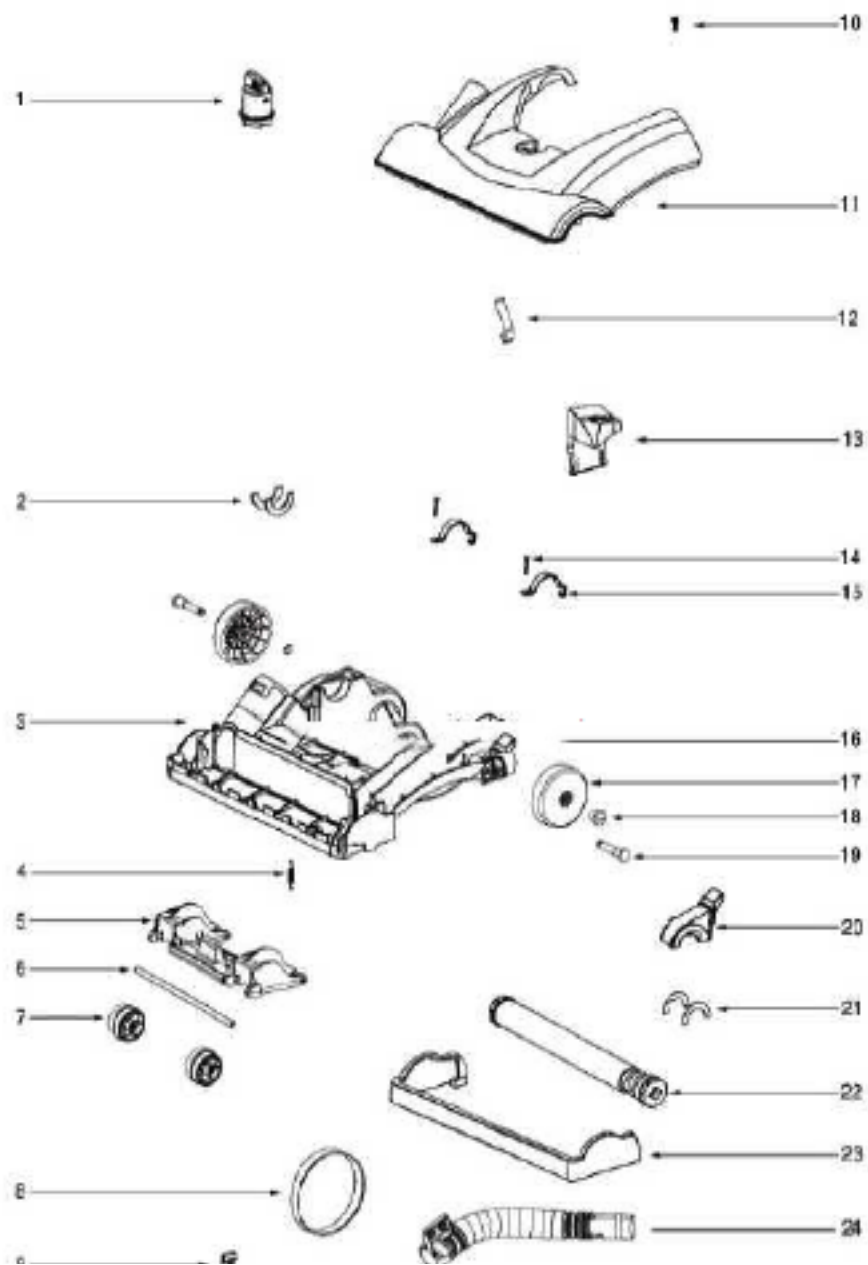

----- Manual continues below part list -----

Available Replacement Parts for Eureka 2998AZ

e-39266	BELT OEM EUREKA EXTENED LIFE 1 PACK
E-61850	FILTER HEPA FOR EUREKA 1 PACK
E-71492	WAND, NESTING W/CREVICE TOOL
e-60990-2	BRUSH
E-71725-313N	ADAPTER-HOSE

Main Body - 2998AZ

Ref #	Part	Description	Comments	Qty
1	76558	FILTER DOOR & GRAPHICS AS		
2	76552	FILTER AND FOAM ASSEMBLY		
3	76464	SWITCH - 2 POSITION (ROUN		
4	63199	CYCLONE COVER ASSEMBLY -		
5	76550	CYCLONE ASSEMBLY		
6	76549	AIR DUCT ASSEMBLY		
7	74169	SHIELD - WIRING		
9	76910		Includes motor cover gasket 72522-2	
11	73301-462N	CUP		
13	76955	EXHAUST FILTER COVER ASSE		
14			Not on this model.	
16	72476-119N	GASKET - MOTOR CAN		
17	62082	SCREW PACKAGE	Pkg. of 10	
18	73526	SHIELD - MOTOR		
8	74178	WASHER - FIBER		
20	72650-119N	BUSHING - MOTOR		
21	46713-3	TIE - CABLE (PURCHASED)		
22	57940-3	LAMP - HEADLIGHT		
23	38828B-5	HEADLIGHT ASSEMBLY		
24	54669-2	SCREW PACKAGE	Pkg. of 10	
25	73313-357N	LENS - HEADLIGHT		
26	73704-355N	CAP - ELEVATOR		
27	73623-355N	PLATFORM - CUP		
28	73624-355N	ACTUATOR - CUP		
29	63196-6	MOTOR COVER ASSEMBLY - PK		
30	39585-24	SUPPLY CORD & TERMINAL AS		
12			Not on this model.	
19	62075-1	MOTOR ASSEMBLY - CTND		
31	60192-1	WIRE SPLICE 5	Pkg. of 5	
32	73001-2	CORD & TERMINAL ASSY		
33	61803-3	SCREW PACKAGE		
34	72443	THERMOSTAT CLIP		
35	74719	THERMOSTAT & TERMINAL ASS		
15	61850A	HEPA FILTER PKG - STYLE ILE		
10			This part is not included on this model.	