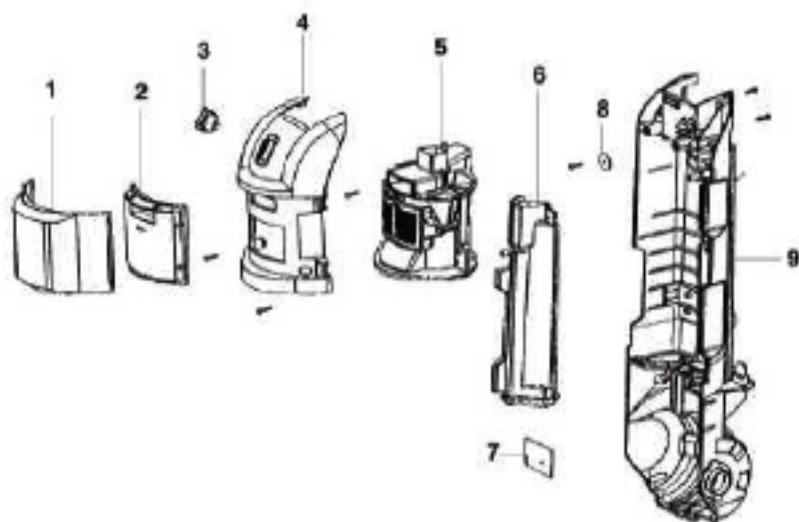

Main Body - 2998AZ

Ref #	Part	Description	Comments	Qty
1	76558	FILTER DOOR & GRAPHICS AS		
2	76552	FILTER AND FOAM ASSEMBLY		
3	76464	SWITCH - 2 POSITION (ROUN		
4	63199	CYCLONE COVER ASSEMBLY -		
5	76550	CYCLONE ASSEMBLY		
6	76549	AIR DUCT ASSEMBLY		
7	74169	SHIELD - WIRING		
9	76910		Includes motor cover gasket 72522-2	
11	73301-462N	CUP		
13	76955	EXHAUST FILTER COVER ASSE		
14			Not on this model.	
16	72476-119N	GASKET - MOTOR CAN		
17	62082	SCREW PACKAGE	Pkg. of 10	
18	73526	SHIELD - MOTOR		
8	74178	WASHER - FIBER		
20	72650-119N	BUSHING - MOTOR		
21	46713-3	TIE - CABLE (PURCHASED)		
22	57940-3	LAMP - HEADLIGHT		
23	38828B-5	HEADLIGHT ASSEMBLY		
24	54669-2	SCREW PACKAGE	Pkg. of 10	
25	73313-357N	LENS - HEADLIGHT		
26	73704-355N	CAP - ELEVATOR		
27	73623-355N	PLATFORM - CUP		
28	73624-355N	ACTUATOR - CUP		
29	63196-6	MOTOR COVER ASSEMBLY - PK		
30	39585-24	SUPPLY CORD & TERMINAL AS		
12			Not on this model.	
19	62075-1	MOTOR ASSEMBLY - CTND		
31	60192-1	WIRE SPLICE 5	Pkg. of 5	
32	73001-2	CORD & TERMINAL ASSY		
33	61803-3	SCREW PACKAGE		
34	72443	THERMOSTAT CLIP		
35	74719	THERMOSTAT & TERMINAL ASS		
15	61850A	HEPA FILTER PKG - STYLE ILE		
10			This part is not included on this model.