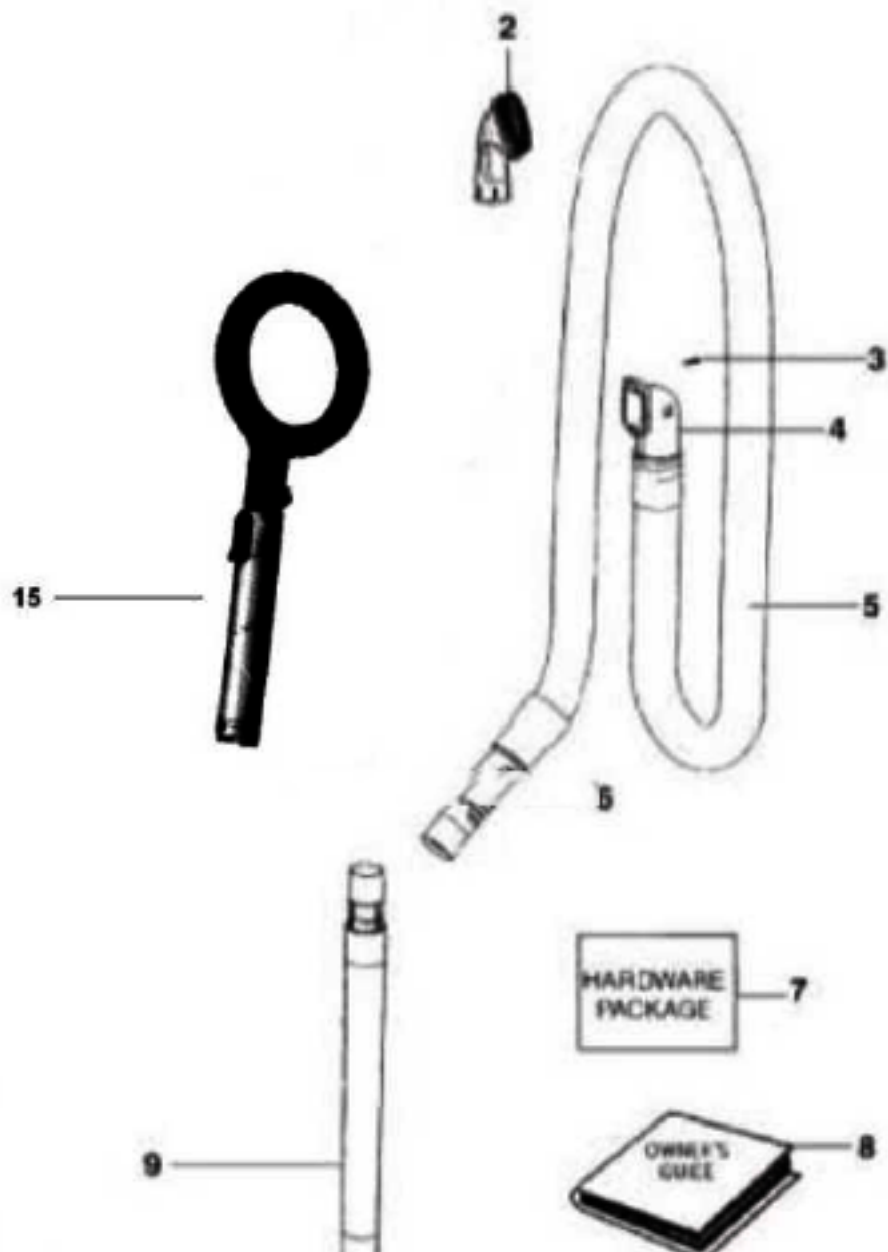

Handle and Accessories - 2998AZ

Ref #	Part	Description	Comments	Qty
2	60990-2	COMBINATION BRSH BRSTLD-C		
4	71725-313N	ADAPTER - HOSE		
5	60038-11	HOSE ASSEMBLY - CARTONED		
6	70559A-355N	COUPLING - HOSE		
7	73012	PACKAGE - HARDWARE		
8	74149			
9	71492A	NESTING WAND ASSEMBLY	Includes 71973-119N Outer Wand and 71956a-355N Crevice Wand	
15	76958-1	HANDLE & TUBE ASSEMBLY		
18	75391	TURBO NOZZLE ASSEMBLY	Not pictured.