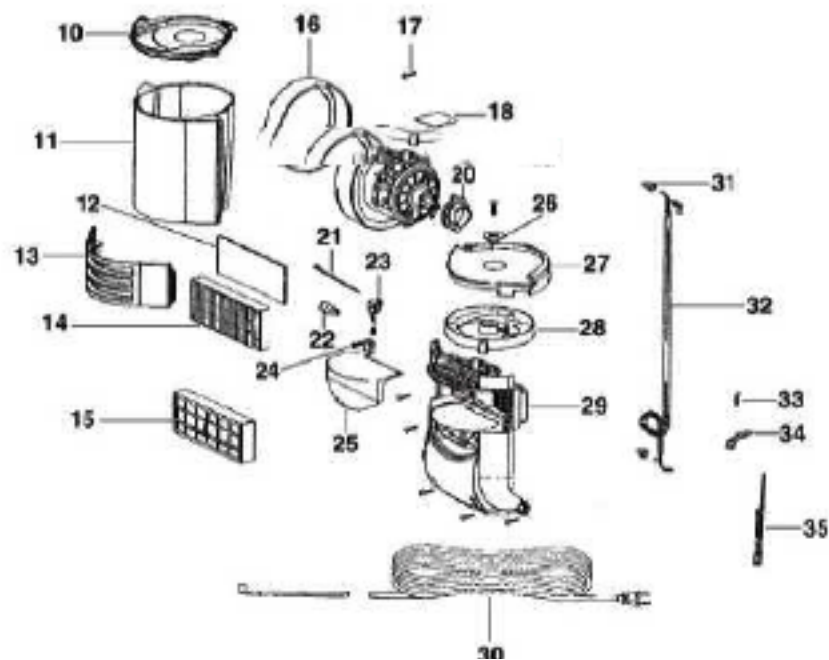

Main Body - 2998AZ

Ref #	Part	Description	Comments	Qty
1	76558	FILTER DOOR & GRAPHICS AS		
2	76552	FILTER AND FOAM ASSEMBLY		
3	76464	SWITCH - 2 POSITION (ROUN		
4	63199	CYCLONE COVER ASSEMBLY -		
5	76550	CYCLONE ASSEMBLY		
6	76549	AIR DUCT ASSEMBLY		
7	74169	SHIELD - WIRING		
9	76910		Includes motor cover gasket 72522-2	
11	73301-462N	CUP		
13	76955	EXHAUST FILTER COVER ASSE		
14			Not on this model.	
16	72476-119N	GASKET - MOTOR CAN		
17	62082	SCREW PACKAGE	Pkg. of 10	
18	73526	SHIELD - MOTOR		
8	74178	WASHER - FIBER		
20	72650-119N	BUSHING - MOTOR		
21	46713-3	TIE - CABLE (PURCHASED)		
22	57940-3	LAMP - HEADLIGHT		
23	38828B-5	HEADLIGHT ASSEMBLY		
24	54669-2	SCREW PACKAGE	Pkg. of 10	
25	73313-357N	LENS - HEADLIGHT		
26	73704-355N	CAP - ELEVATOR		
27	73623-355N	PLATFORM - CUP		
28	73624-355N	ACTUATOR - CUP		
29	63196-6	MOTOR COVER ASSEMBLY - PK		
30	39585-24	SUPPLY CORD & TERMINAL AS		
12			Not on this model.	
19	62075-1	MOTOR ASSEMBLY - CTND		
31	60192-1	WIRE SPLICE 5	Pkg. of 5	
32	73001-2	CORD & TERMINAL ASSY		
33	61803-3	SCREW PACKAGE		
34	72443	THERMOSTAT CLIP		
35	74719	THERMOSTAT & TERMINAL ASS		
15	61850A	HEPA FILTER PKG - STYLE ILE		
10			This part is not included on this model.	