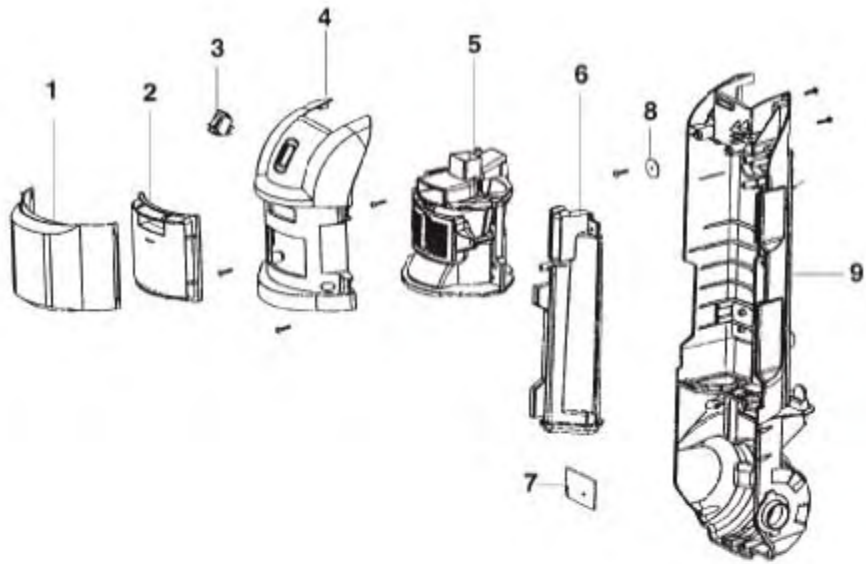

Main Body - 2998BZ

Main Body - 2998BZ

Ref #	Part	Description	Comments	Qty
1	E-76558	FILTER DOOR & GRAPHICS AS		
2	E-76552	FILTER AND FOAM ASSEMBLY		
3	E-76464	SWITCH - 2 POSITION (ROUN		
4	E-63199-7	CYCLONE COVER ASSEMBLY -		
5	E-76550	CYCLONE ASSEMBLY		
6	E-76549	AIR DUCT ASSEMBLY		
7				
9	E-76910	REAR HOUSING ASSEMBLY	Includes motor cover gasket 72522-2	
11	E-73301-462N	CUP		
13	E-76955-6	EXHAUST FILTER COVER ASSE		
12	E-73593	HEPA FILTER		
16	E-72476-119N	GASKET - MOTOR CAN		
17	E-62082	SCREW PACKAGE	Pkg. of 10	
18				
8	E-74178	WASHER - FIBER		
20	E-72650-119N	BUSHING - MOTOR		
21	E-46713-3	TIE - CABLE (PURCHASED)		
22				
23				
24	E-54669-2	SCREW PACKAGE	Pkg. of 10	
25	E-73313-333N	LENS - HEADLIGHT		
26	E-73704-355N	CAP - ELEVATOR		
27	E-73623-355N	PLATFORM - CUP		
28	E-73624-355N	ACTUATOR - CUP		
29	E-63196-15	MOTOR COVER ASSEMBLY - PK		
30	E-39585-25	SUPPLY CORD & TERMINAL AS		
			Not on this model.	
19	E-62075-1	MOTOR ASSEMBLY - CTND		
31	E-60192-1	WIRE SPLICE 5	Pkg. of 5	
32	E-73001-2	CORD & TERMINAL ASSY		
33	E-61803-3	SCREW PACKAGE		
34	E-72443	THERMOSTAT CLIP		
35	E-74719	THERMOSTAT & TERMINAL ASS		
	E-76276-333N	SCREEN - FILTER		
	E-39977-355N	HOOK - CORD		
	E-76574-355N	LOWER HOSE HOLDER