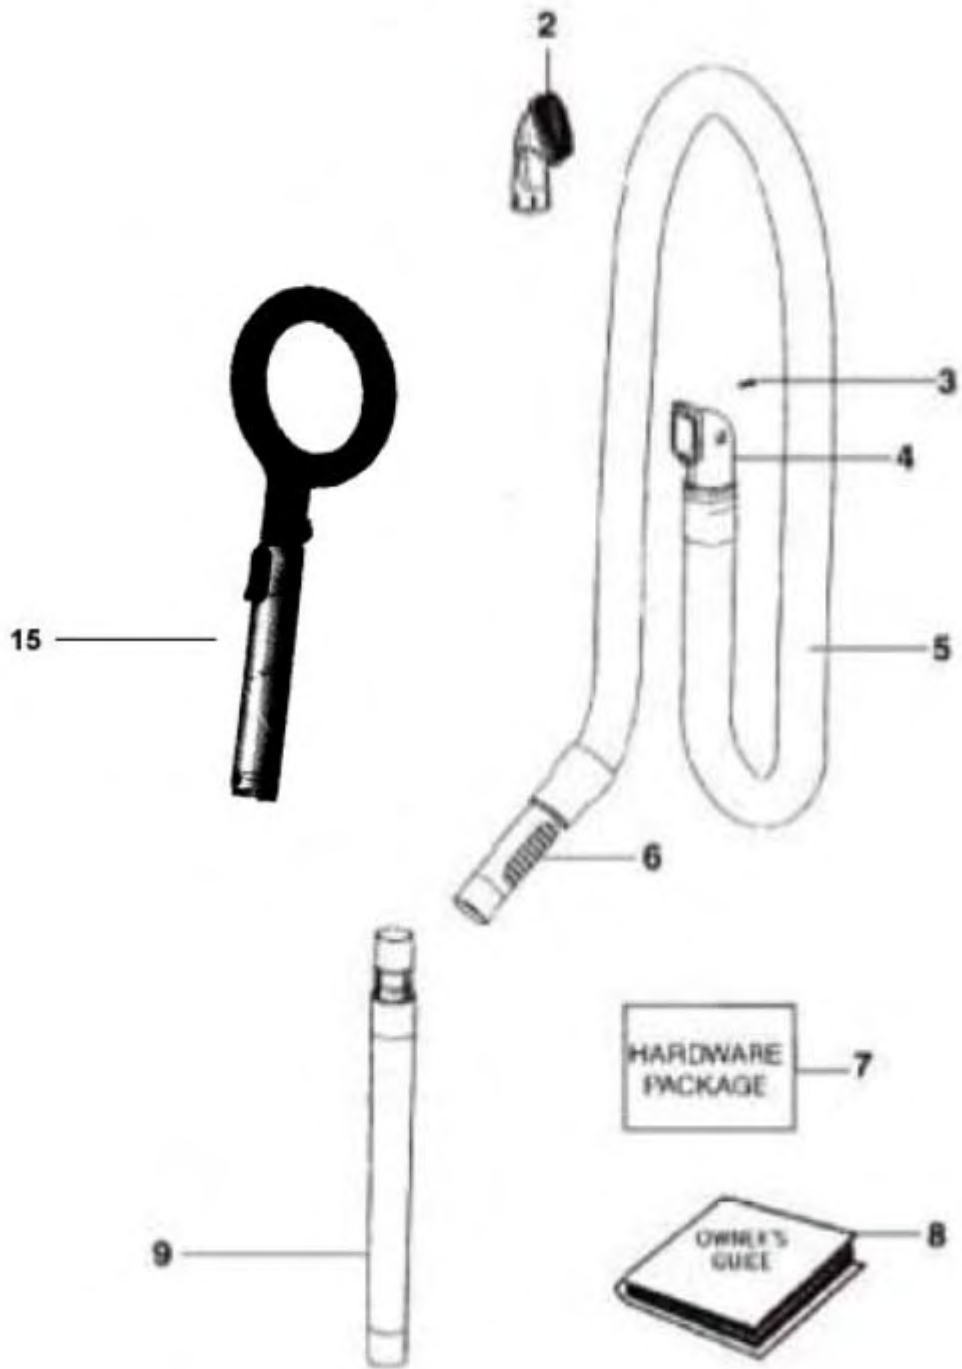

Handle and Accessories - 2998BZ

Ref #	Part	Description	Comments	Qty
2	E-60990-2	COMBINATION BRSH BRSTLD-C		
4	E-71725-313N	ADAPTER - HOSE		
5	E-60038-10	HOSE ASSEMBLY - CARTONED		
6	E-70559A-355N	COUPLING - HOSE		
7	E-73012	PACKAGE - HARDWARE		
8	E-74149			
9	E-71492A	NESTING WAND ASSEMBLY	Includes 71973-119N Outer Wand and 71956a-355N Crevice Wand	
15	E-76958-6	HANDLE & TUBE ASSEMBLY		
NP	E-75391	TURBO NOZZLE ASSEMBLY	Not pictured.	
	E-76949	CARRY HANDLE ASSEMBLY