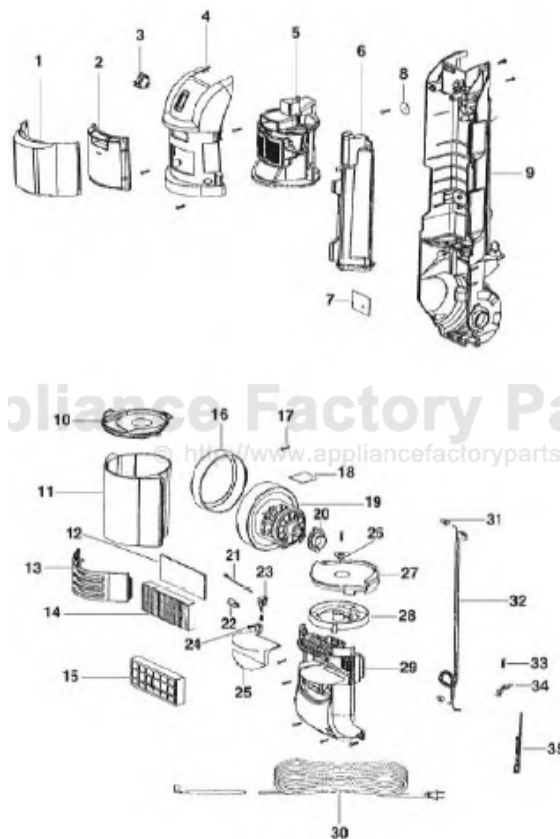

[Find Your Eureka Vacuum Cleaner Parts - Select From 853 Models](#)

----- Manual continues below -----