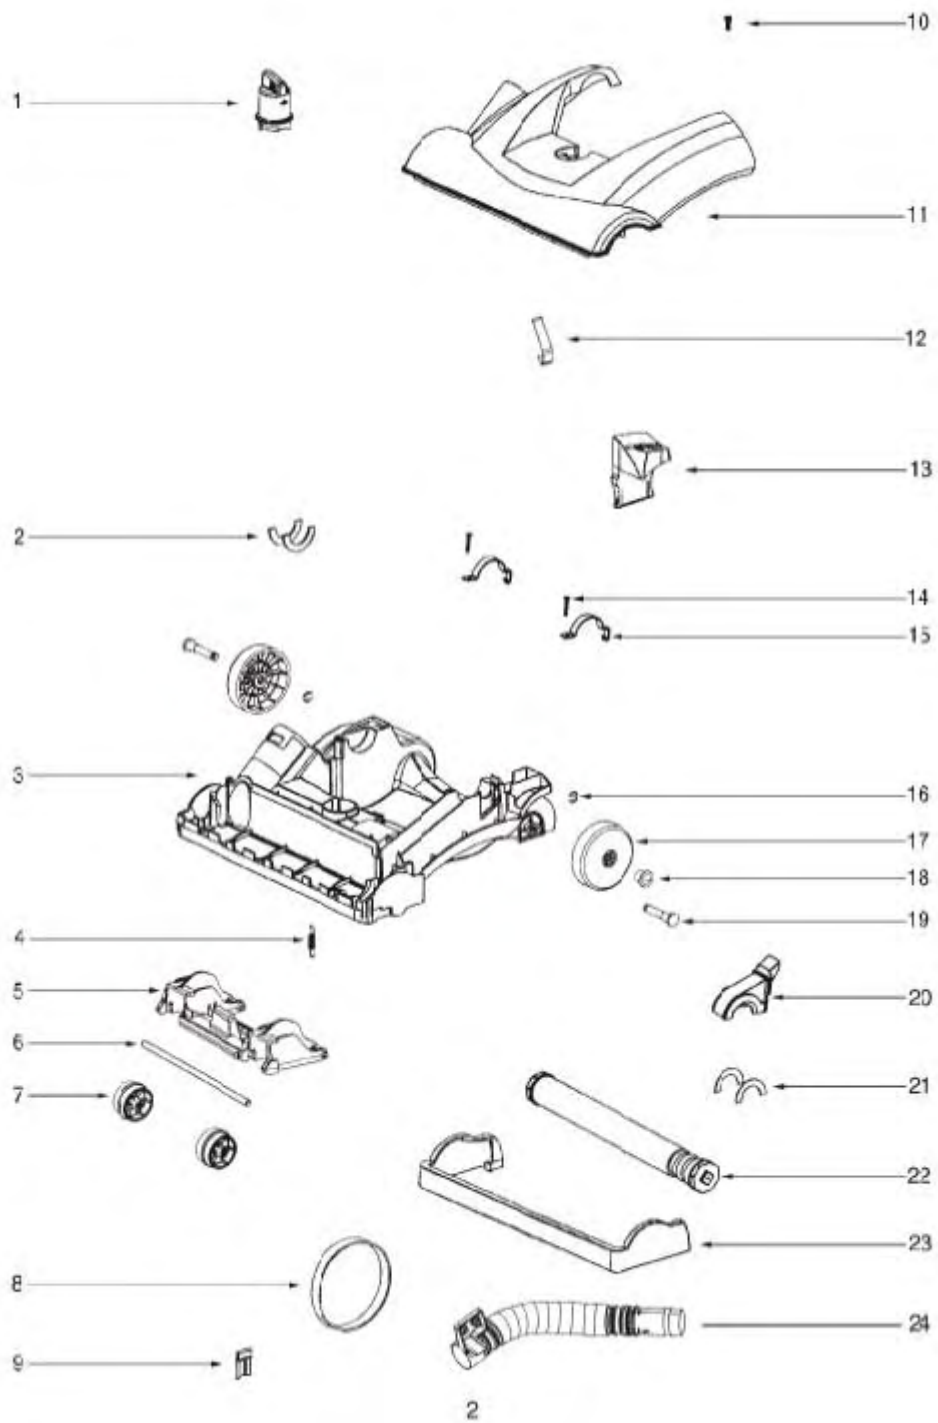

Base and Hood - 2998BZ

Ref #	Part	Description	Comments	Qty
1	E-72472-355N	KNOB - HEIGHT ADJUSTMENT		
3	E-62090-3	BASE ASSEMBLY - PACKAGED	Includes items 1,2,4,5,6,7,9,12,13,16,17,18 & 19	
4	E-54943	SPRING PACKAGE		
5	E-72521-119N	WHEEL CARRIAGE		
6	E-71478	AXLE - FRONT		
7	E-39173A-119N	WHEEL - FRONT		
8	E-61120A	BELT (LONG LIFE)-U	pkg of 2	
9	E-38063	GUARD - BELT		
10	E-54669-2	SCREW PACKAGE		
11	E-62091-8	HOOD ASSEMBLY - PACKAGED		
12	E-71574	SPRING - HANDLE RELEASE		
13	E-72473-355N	HANDLE RELEASE		
14	E-53238-27	SCREW PACKAGE		
15	E-71487	CLAMP - MOTOR		
16	E-54432-2	PACKAGE - RETAINING RING	pkg of 10	
17	E-72117-119N	WHEEL - REAR		
18	E-73432	BUSHING - AXLE		
19	E-38590A	AXLE - REAR		
20	E-73289	BELT CAP ASSEMBLY	Includes item 21	
21	E-73114	FELT - BASE		
22	E-62228-3	BRUSHROLL ASSEMBLY - CART		
23	E-73150-355N	FURNITURE GUARD		
2	E-73114	FELT - BASE		
24	E-74104	BASE HOSE ASSEMBLY		