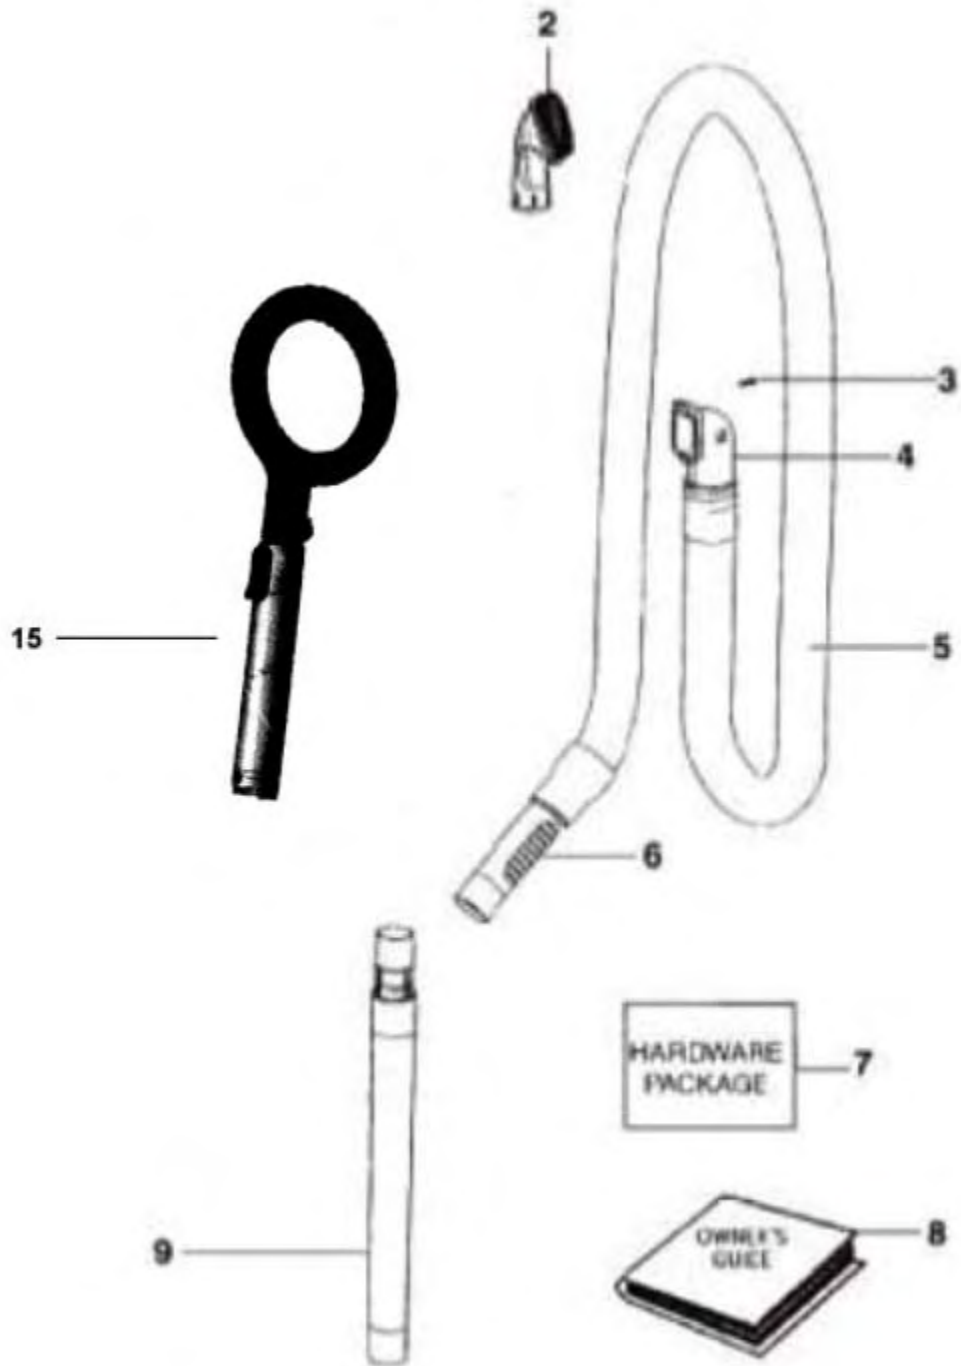

Handle and Accessories - 2998BZ

Ref #	Part	Description	Comments	Qty
2	E-60990-2	COMBINATION BRSH BRSTLD-C		
4	E-71725-313N	ADAPTER - HOSE		
5	E-60038-10	HOSE ASSEMBLY - CARTONED		
6	E-70559A-355N	COUPLING - HOSE		
7	E-73012	PACKAGE - HARDWARE		
8	E-74149			
9	E-71492A	NESTING WAND ASSEMBLY	Includes 71973-119N Outer Wand and 71956a-355N Crevice Wand	
15	E-76958-6	HANDLE & TUBE ASSEMBLY		
NP	E-75391	TURBO NOZZLE ASSEMBLY	Not pictured.	
	E-76949	CARRY HANDLE ASSEMBLY