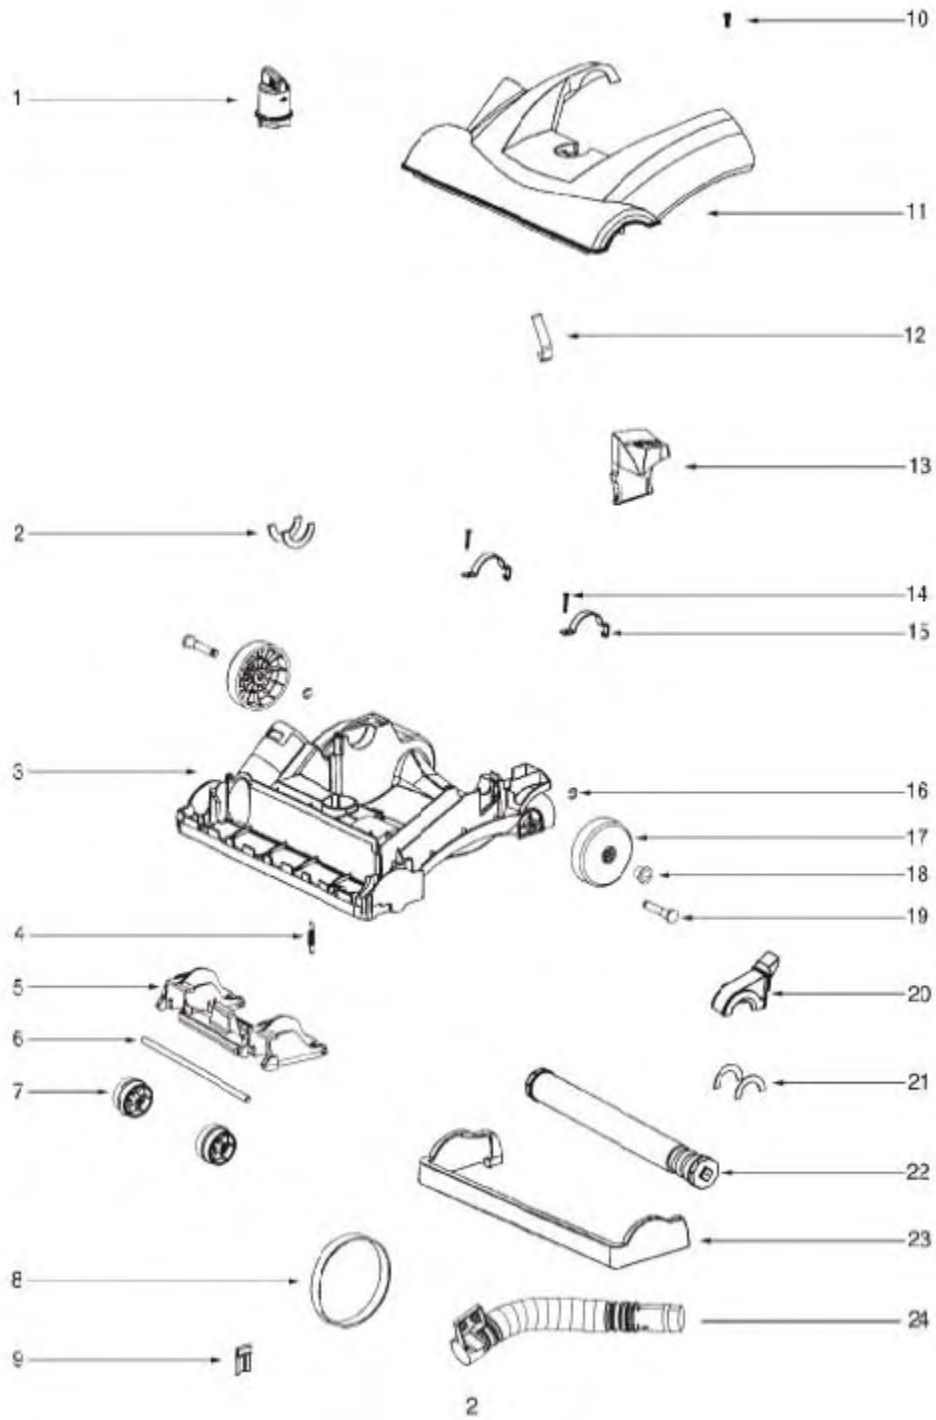

Base and Hood - 2998BZ

Base and Hood - 2998BZ

Ref #	Part	Description	Comments	Qty
1	E-72472-355N	KNOB - HEIGHT ADJUSTMENT		
3	E-62090-3	BASE ASSEMBLY - PACKAGED	Includes items 1,2,4,5,6,7,9,12,13,16,17,18 & 19	
4	E-54943	SPRING PACKAGE		
5	E-72521-119N	WHEEL CARRIAGE		
6	E-71478	AXLE - FRONT		
7	E-39173A-119N	WHEEL - FRONT		
8	E-61120A	BELT (LONG LIFE)-U	pkg of 2	
9	E-38063	GUARD - BELT		
10	E-54669-2	SCREW PACKAGE		
11	E-62091-8	HOOD ASSEMBLY - PACKAGED		
12	E-71574	SPRING - HANDLE RELEASE		
13	E-72473-355N	HANDLE RELEASE		
14	E-53238-27	SCREW PACKAGE		
15	E-71487	CLAMP - MOTOR		
16	E-54432-2	PACKAGE - RETAINING RING	pkg of 10	
17	E-72117-119N	WHEEL - REAR		
18	E-73432	BUSHING - AXLE		
19	E-38590A	AXLE - REAR		
20	E-73289	BELT CAP ASSEMBLY	Includes item 21	
21	E-73114	FELT - BASE		
22	E-62228-3	BRUSHROLL ASSEMBLY - CART		
23	E-73150-355N	FURNITURE GUARD		
2	E-73114	FELT - BASE		
24	E-74104	BASE HOSE ASSEMBLY