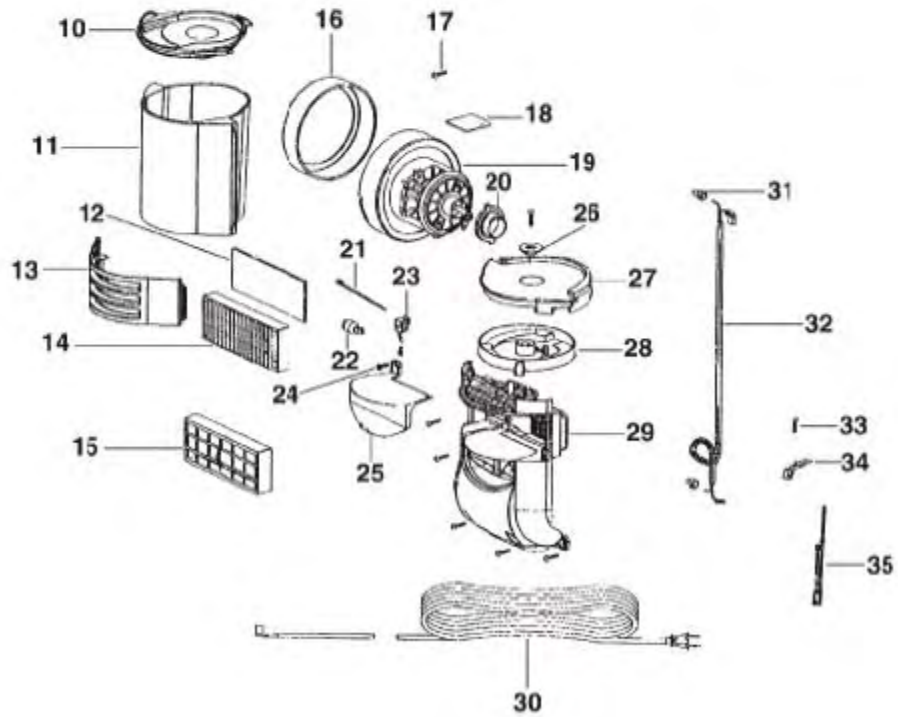

Main Body - 2998BZ

Main Body - 2998BZ

Ref #	Part	Description	Comments	Qty
1	E-76558	FILTER DOOR & GRAPHICS AS		
2	E-76552	FILTER AND FOAM ASSEMBLY		
3	E-76464	SWITCH - 2 POSITION (ROUN		
4	E-63199-7	CYCLONE COVER ASSEMBLY -		
5	E-76550	CYCLONE ASSEMBLY		
6	E-76549	AIR DUCT ASSEMBLY		
7				
9	E-76910	REAR HOUSING ASSEMBLY	Includes motor cover gasket 72522-2	
11	E-73301-462N	CUP		
13	E-76955-6	EXHAUST FILTER COVER ASSE		
12	E-73593	HEPA FILTER		
16	E-72476-119N	GASKET - MOTOR CAN		
17	E-62082	SCREW PACKAGE	Pkg. of 10	
18				
8	E-74178	WASHER - FIBER		
20	E-72650-119N	BUSHING - MOTOR		
21	E-46713-3	TIE - CABLE (PURCHASED)		
22				
23				
24	E-54669-2	SCREW PACKAGE	Pkg. of 10	
25	E-73313-333N	LENS - HEADLIGHT		
26	E-73704-355N	CAP - ELEVATOR		
27	E-73623-355N	PLATFORM - CUP		
28	E-73624-355N	ACTUATOR - CUP		
29	E-63196-15	MOTOR COVER ASSEMBLY - PK		
30	E-39585-25	SUPPLY CORD & TERMINAL AS		
			Not on this model.	
19	E-62075-1	MOTOR ASSEMBLY - CTND		
31	E-60192-1	WIRE SPLICE 5	Pkg. of 5	
32	E-73001-2	CORD & TERMINAL ASSY		
33	E-61803-3	SCREW PACKAGE		
34	E-72443	THERMOSTAT CLIP		
35	E-74719	THERMOSTAT & TERMINAL ASS		
	E-76276-333N	SCREEN - FILTER		
	E-39977-355N	HOOK - CORD		
	E-76574-355N	LOWER HOSE HOLDER