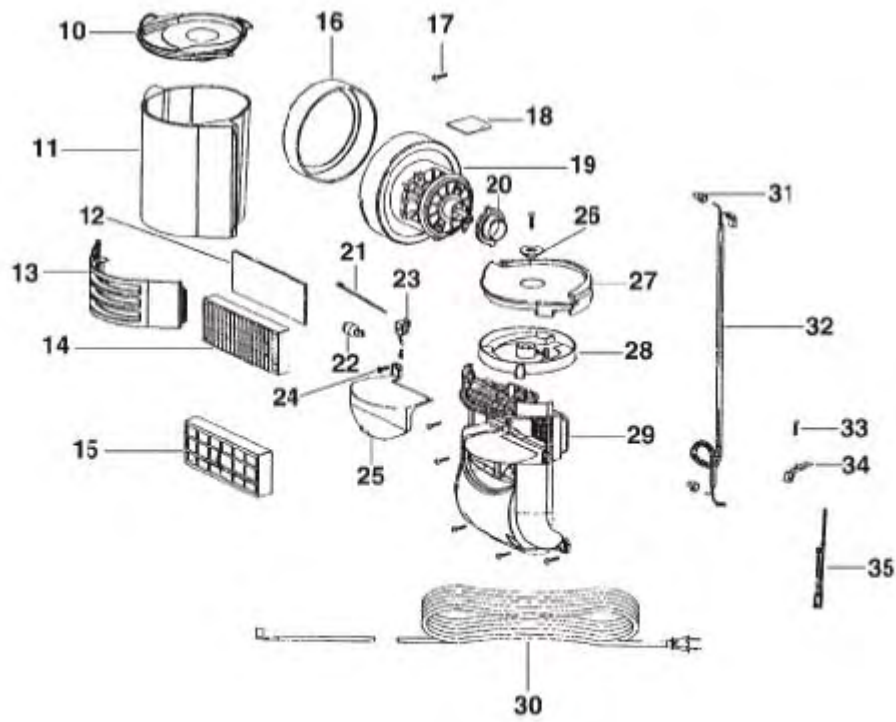

----- Manual continues below -----

Main Body - 2998BZ

Ref #	Part	Description	Comments	Qty
1	E-76558	FILTER DOOR & GRAPHICS AS		
2	E-76552	FILTER AND FOAM ASSEMBLY		
3	E-76464	SWITCH - 2 POSITION (ROUN		
4	E-63199-7	CYCLONE COVER ASSEMBLY -		
5	E-76550	CYCLONE ASSEMBLY		
6	E-76549	AIR DUCT ASSEMBLY		
7				
9	E-76910	REAR HOUSING ASSEMBLY	Includes motor cover gasket 72522-2	
11	E-73301-462N	CUP		
13	E-76955-6	EXHAUST FILTER COVER ASSE		
12	E-73593	HEPA FILTER		
16	E-72476-119N	GASKET - MOTOR CAN		
17	E-62082	SCREW PACKAGE	Pkg. of 10	
18				
8	E-74178	WASHER - FIBER		
20	E-72650-119N	BUSHING - MOTOR		
21	E-46713-3	TIE - CABLE (PURCHASED)		
22				
23				
24	E-54669-2	SCREW PACKAGE	Pkg. of 10	
25	E-73313-333N	LENS - HEADLIGHT		
26	E-73704-355N	CAP - ELEVATOR		
27	E-73623-355N	PLATFORM - CUP		
28	E-73624-355N	ACTUATOR - CUP		
29	E-63196-15	MOTOR COVER ASSEMBLY - PK		
30	E-39585-25	SUPPLY CORD & TERMINAL AS		
			Not on this model.	
19	E-62075-1	MOTOR ASSEMBLY - CTND		
31	E-60192-1	WIRE SPLICE 5	Pkg. of 5	
32	E-73001-2	CORD & TERMINAL ASSY		
33	E-61803-3	SCREW PACKAGE		
34	E-72443	THERMOSTAT CLIP		
35	E-74719	THERMOSTAT & TERMINAL ASS		
	E-76276-333N	SCREEN - FILTER		
	E-39977-355N	HOOK - CORD		
	E-76574-355N	LOWER HOSE HOLDER		