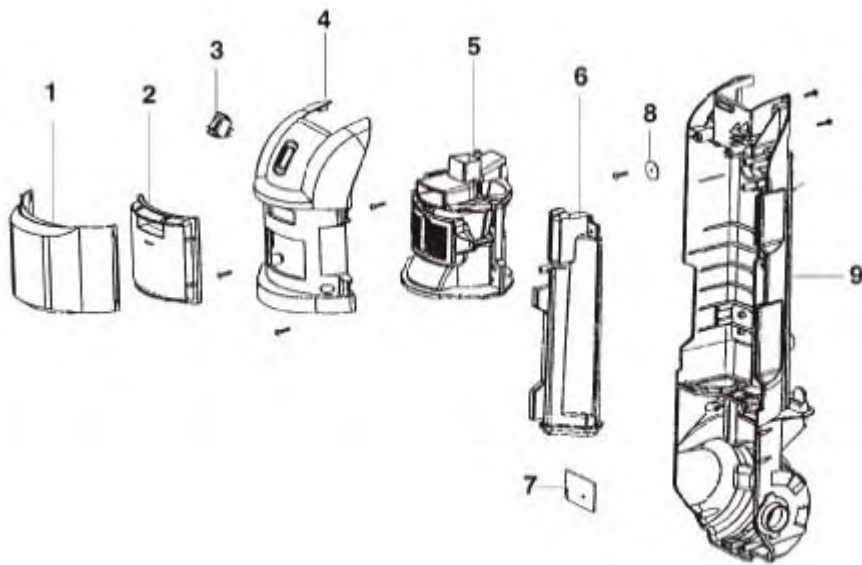

Main Body - 2998BZ

Ref #	Part	Description	Comments	Qty
1	E-76558	FILTER DOOR & GRAPHICS AS		
2	E-76552	FILTER AND FOAM ASSEMBLY		
3	E-76464	SWITCH - 2 POSITION (ROUN		
4	E-63199-7	CYCLONE COVER ASSEMBLY -		
5	E-76550	CYCLONE ASSEMBLY		
6	E-76549	AIR DUCT ASSEMBLY		
7				
9	E-76910	REAR HOUSING ASSEMBLY	Includes motor cover gasket 72522-2	
11	E-73301-462N	CUP		
13	E-76955-6	EXHAUST FILTER COVER ASSE		
12	E-73593	HEPA FILTER		
16	E-72476-119N	GASKET - MOTOR CAN		
17	E-62082	SCREW PACKAGE	Pkg. of 10	
18				
8	E-74178	WASHER - FIBER		
20	E-72650-119N	BUSHING - MOTOR		
21	E-46713-3	TIE - CABLE (PURCHASED)		
22				
23				
24	E-54669-2	SCREW PACKAGE	Pkg. of 10	
25	E-73313-333N	LENS - HEADLIGHT		
26	E-73704-355N	CAP - ELEVATOR		
27	E-73623-355N	PLATFORM - CUP		
28	E-73624-355N	ACTUATOR - CUP		
29	E-63196-15	MOTOR COVER ASSEMBLY - PK		
30	E-39585-25	SUPPLY CORD & TERMINAL AS		
			Not on this model.	
19	E-62075-1	MOTOR ASSEMBLY - CTND		
31	E-60192-1	WIRE SPLICE 5	Pkg. of 5	
32	E-73001-2	CORD & TERMINAL ASSY		
33	E-61803-3	SCREW PACKAGE		
34	E-72443	THERMOSTAT CLIP		
35	E-74719	THERMOSTAT & TERMINAL ASS		
	E-76276-333N	SCREEN - FILTER		
	E-39977-355N	HOOK - CORD		
	E-76574-355N	LOWER HOSE HOLDER