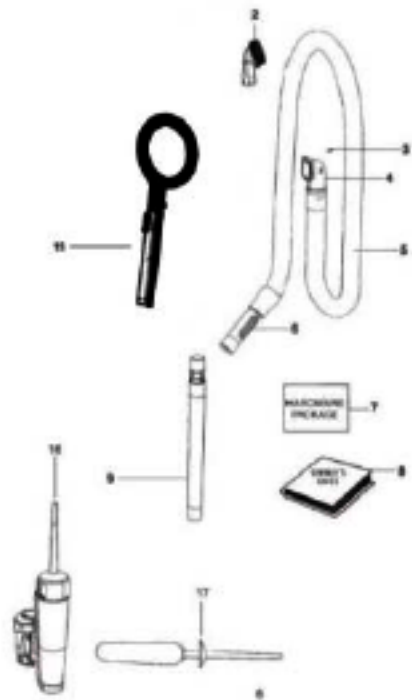

Main Body - 2999AVZ

Ref #	Part	Description	Comments	Qty
1	76558	FILTER DOOR & GRAPHICS AS		
2	76552	FILTER AND FOAM ASSEMBLY		
3	76464	SWITCH - 2 POSITION (ROUND)		
4	63199-1	CYCLONE COVER ASSEMBLY -		
5	76550	CYCLONE ASSEMBLY		
6	76549	AIR DUCT ASSEMBLY		
7	74169	SHIELD - WIRING		
9	76548	REAR HOUSING ASSEMBLY	Includes motor cover gasket 72522-2	
11	73301-462N	CUP		
13	76955-1	EXHAUST FILTER COVER ASSE		
14			Not on this model.	
16	72476-119N	GASKET - MOTOR CAN		
17	62082	SCREW PACKAGE	Pkg. of 10	
18	73526	SHIELD - MOTOR		
8	74178	WASHER - FIBER		
20	72650-119N	BUSHING - MOTOR		
21	46713-3	TIE - CABLE (PURCHASED)		
22	57940-3	LAMP - HEADLIGHT		
23	38828B-5	HEADLIGHT ASSEMBLY		
24	54669-2	SCREW PACKAGE	Pkg. of 10	
25	73313-357N	LENS - HEADLIGHT		
26	73704-355N	CAP - ELEVATOR		
27	73623-355N	PLATFORM - CUP		
28	73624-355N	ACTUATOR - CUP		
29	63196-9	MOTOR COVER ASSEMBLY - PK		
30	39585-24	SUPPLY CORD & TERMINAL AS		
12			Not on this model.	
19	62075-1	MOTOR ASSEMBLY - CTND		
31	60192-1	WIRE SPLICE 5	Pkg. of 5	
32	73001-2	CORD & TERMINAL ASSY		
33	61803-3	SCREW PACKAGE		
34	72443	THERMOSTAT CLIP		
35	74719	THERMOSTAT & TERMINAL ASS		
15	61850A	HEPA FILTER PKG - STYLE H		
10			This part is not included on this model.	
36	76276-333N	SCREEN - FILTER	Filter Screen not pictured	