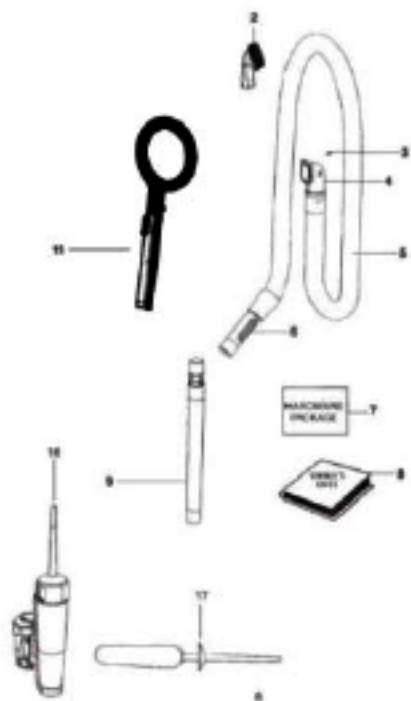

----- Manual continues below part list -----

Available Replacement Parts for Eureka 2999AVZ

e-39266	BELT OEM EUREKA EXTENED LIFE 1 PACK
E-61850	FILTER HEPA FOR EUREKA 1 PACK
E-71492	WAND, NESTING W/CREVICE TOOL
e-60990-2	BRUSH
E-71725-313N	ADAPTER-HOSE

Main Body - 2999AVZ

Ref #	Part	Description	Comments	Qty
1	76558	FILTER DOOR & GRAPHICS AS		
2	76552	FILTER AND FOAM ASSEMBLY		
3	76464	SWITCH - 2 POSITION (ROUN		
4	63199-1	CYCLONE COVER ASSEMBLY -		
5	76550	CYCLONE ASSEMBLY		
6	76549	AIR DUCT ASSEMBLY		
7	74169	SHIELD - WIRING		
9	76548	REAR HOUSING ASSEMBLY	Includes motor cover gasket 72522-2	
11	73301-462N	CUP		
13	76955-1	EXHAUST FILTER COVER ASSE		
14			Not on this model.	
16	72476-119N	GASKET - MOTOR CAN		
17	62082	SCREW PACKAGE	Pkg. of 10	
18	73526	SHIELD - MOTOR		
8	74178	WASHER - FIBER		
20	72650-119N	BUSHING - MOTOR		
21	46713-3	TIE - CABLE (PURCHASED)		
22	57940-3	LAMP - HEADLIGHT		
23	38828B-5	HEADLIGHT ASSEMBLY		
24	54669-2	SCREW PACKAGE	Pkg. of 10	
25	73313-357N	LENS - HEADLIGHT		
26	73704-355N	CAP - ELEVATOR		
27	73623-355N	PLATFORM - CUP		
28	73624-355N	ACTUATOR - CUP		
29	63196-9	MOTOR COVER ASSEMBLY - PK		
30	39585-24	SUPPLY CORD & TERMINAL AS		
12			Not on this model.	
19	62075-1	MOTOR ASSEMBLY - CTND		
31	60192-1	WIRE SPLICE 5	Pkg. of 5	
32	73001-2	CORD & TERMINAL ASSY		
33	61803-3	SCREW PACKAGE		
34	72443	THERMOSTAT CLIP		
35	74719	THERMOSTAT & TERMINAL ASS		
15	61850A	HEPA FILTER PKG - STYLE H		
10			This part is not included on this model.	
36	76276-333N	SCREEN - FILTER	Filter Screen not pictured	