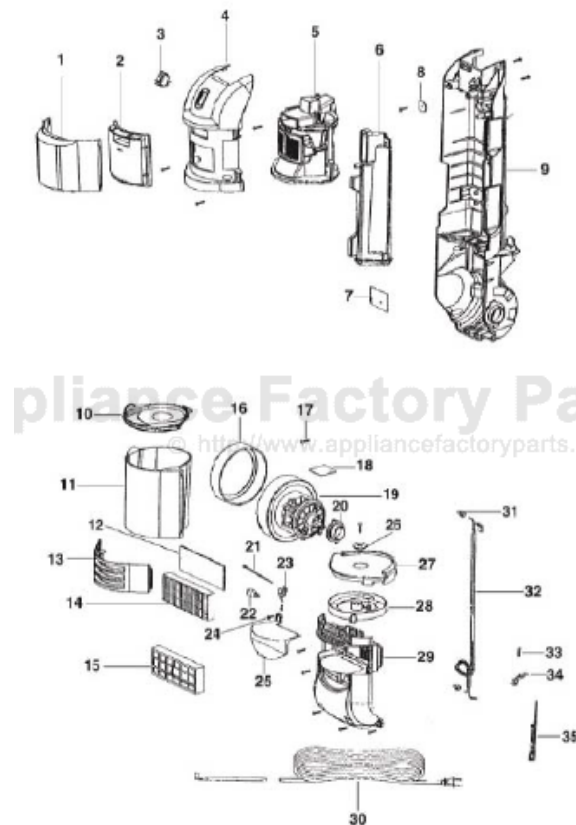

[Find Your Eureka Vacuum Cleaner Parts - Select From 855 Models](#)

----- Manual continues below part list -----