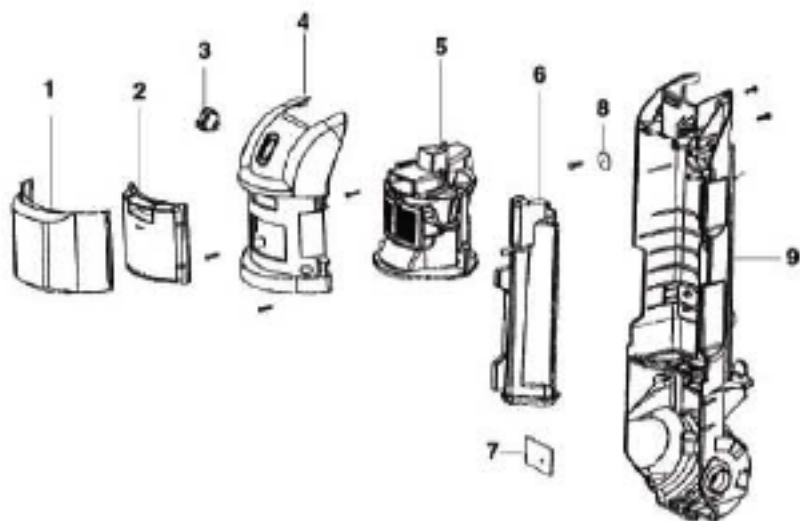

Main Body - 2999AVZ

Ref #	Part	Description	Comments	Qty
1	76558	FILTER DOOR & GRAPHICS AS		
2	76552	FILTER AND FOAM ASSEMBLY		
3	76464	SWITCH - 2 POSITION (ROUN		
4	63199-1	CYCLONE COVER ASSEMBLY -		
5	76550	CYCLONE ASSEMBLY		
6	76549	AIR DUCT ASSEMBLY		
7	74169	SHIELD - WIRING		
9	76548	REAR HOUSING ASSEMBLY	Includes motor cover gasket 72522-2	
11	73301-462N	CUP		
13	76955-1	EXHAUST FILTER COVER ASSE		
14			Not on this model.	
16	72476-119N	GASKET - MOTOR CAN		
17	62082	SCREW PACKAGE	Pkg. of 10	
18	73526	SHIELD - MOTOR		
8	74178	WASHER - FIBER		
20	72650-119N	BUSHING - MOTOR		
21	46713-3	TIE - CABLE (PURCHASED)		
22	57940-3	LAMP - HEADLIGHT		
23	38828B-5	HEADLIGHT ASSEMBLY		
24	54669-2	SCREW PACKAGE	Pkg. of 10	
25	73313-357N	LENS - HEADLIGHT		
26	73704-355N	CAP - ELEVATOR		
27	73623-355N	PLATFORM - CUP		
28	73624-355N	ACTUATOR - CUP		
29	63196-9	MOTOR COVER ASSEMBLY - PK		
30	39585-24	SUPPLY CORD & TERMINAL AS		
12			Not on this model.	
19	62075-1	MOTOR ASSEMBLY - CTND		
31	60192-1	WIRE SPLICE 5	Pkg. of 5	
32	73001-2	CORD & TERMINAL ASSY		
33	61803-3	SCREW PACKAGE		
34	72443	THERMOSTAT CLIP		
35	74719	THERMOSTAT & TERMINAL ASS		
15	61850A	HEPA FILTER PKG - STYLE H		
10			This part is not included on this model.	
36	76276-333N	SCREEN - FILTER	Filter Screen not pictured