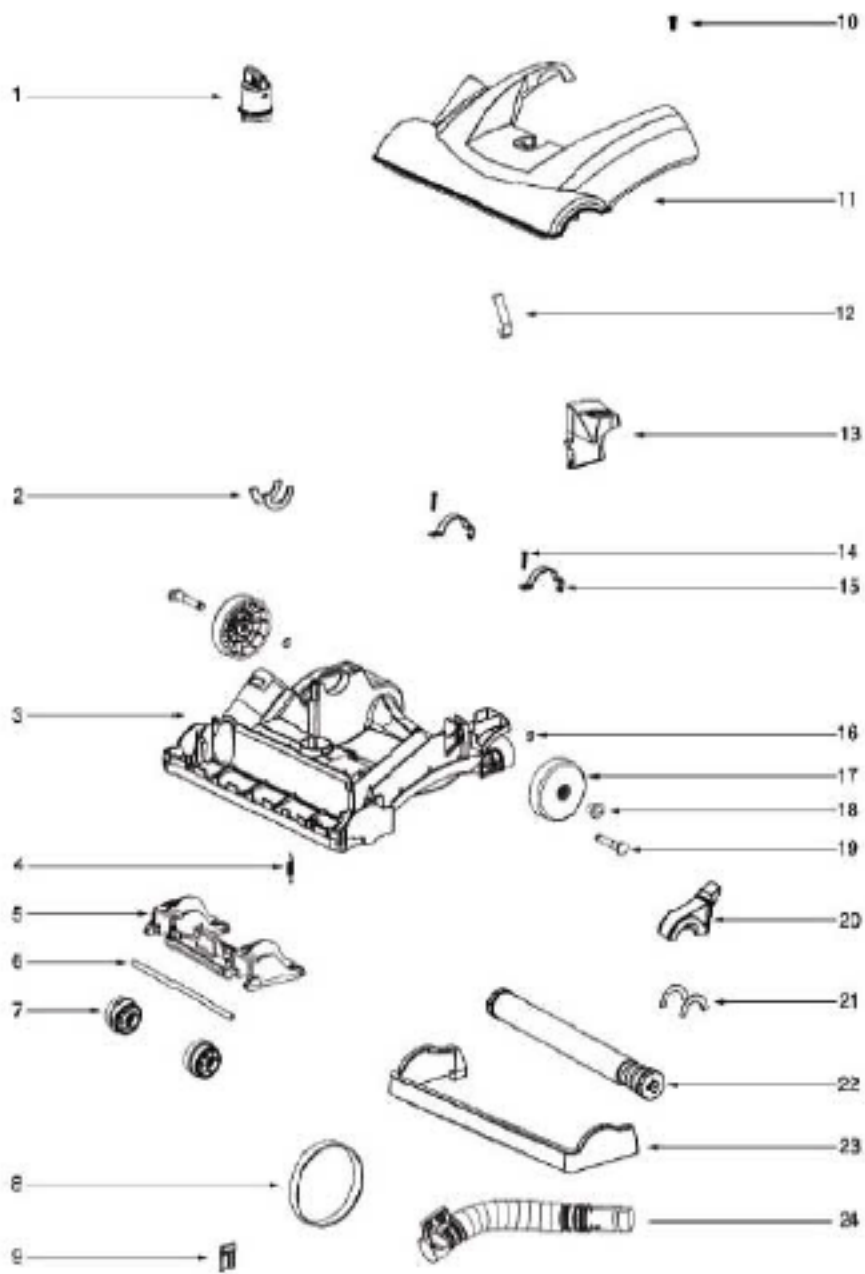

Main Body - 2999AVZ

Ref #	Part	Description	Comments	Qty
1	76558	FILTER DOOR & GRAPHICS AS		
2	76552	FILTER AND FOAM ASSEMBLY		
3	76464	SWITCH - 2 POSITION (ROUND)		
4	63199-1	CYCLONE COVER ASSEMBLY -		
5	76550	CYCLONE ASSEMBLY		
6	76549	AIR DUCT ASSEMBLY		
7	74169	SHIELD - WIRING		
9	76548	REAR HOUSING ASSEMBLY	Includes motor cover gasket 72522-2	
11	73301-462N	CUP		
13	76955-1	EXHAUST FILTER COVER ASSE		
14			Not on this model.	
16	72476-119N	GASKET - MOTOR CAN		
17	62082	SCREW PACKAGE	Pkg. of 10	
18	73526	SHIELD - MOTOR		
8	74178	WASHER - FIBER		
20	72650-119N	BUSHING - MOTOR		
21	46713-3	TIE - CABLE (PURCHASED)		
22	57940-3	LAMP - HEADLIGHT		
23	38828B-5	HEADLIGHT ASSEMBLY		
24	54669-2	SCREW PACKAGE	Pkg. of 10	
25	73313-357N	LENS - HEADLIGHT		
26	73704-355N	CAP - ELEVATOR		
27	73623-355N	PLATFORM - CUP		
28	73624-355N	ACTUATOR - CUP		
29	63196-9	MOTOR COVER ASSEMBLY - PK		
30	39585-24	SUPPLY CORD & TERMINAL AS		
12			Not on this model.	
19	62075-1	MOTOR ASSEMBLY - CTND		
31	60192-1	WIRE SPLICE 5	Pkg. of 5	
32	73001-2	CORD & TERMINAL ASSY		
33	61803-3	SCREW PACKAGE		
34	72443	THERMOSTAT CLIP		
35	74719	THERMOSTAT & TERMINAL ASS		
15	61850A	HEPA FILTER PKG - STYLE H		
10			This part is not included on this model.	
36	76276-333N	SCREEN - FILTER	Filter Screen not pictured	

Handle and Accessories - 2999AVZ

Ref #	Part	Description	Comments	Qty
2	60990-2	COMBINATION BRSH BRSTLD-C		
4	71725-313N	ADAPTER - HOSE		
5	60038-11	HOSE ASSEMBLY - CARTONED		
6	70559A-355N	COUPLING - HOSE		
7	73012	PACKAGE - HARDWARE		
8	74149			
9	71492A	NESTING WAND ASSEMBLY	Includes 71973-119N Outer Wand and 71956a-355N Crevice Wand	
15	76958-2	HANDLE & TUBE ASSEMBLY		
16	75628-2	ELECTROSTATIC DUSTER ASSY	Includes 73594	
17	74123-1	DUSTER ASSEMBLY		
18	75391	TURBO NOZZLE ASSEMBLY	Not pictured.	
19	76949	CARRY HANDLE ASSEMBLY	Carry Handle not pictured	
20	73694-355N	CLIP - WAND	Not Pictured	