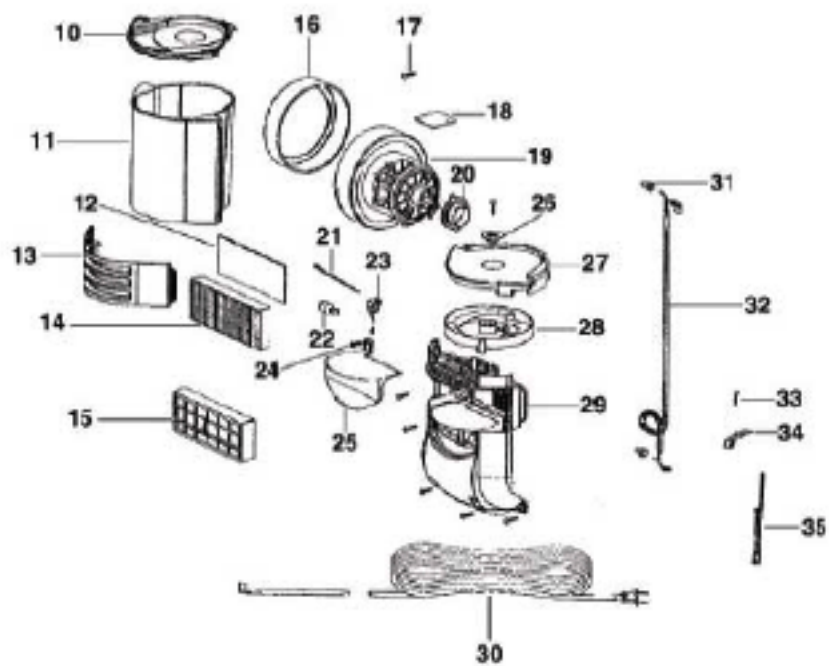

Main Body - 2999AVZ

Ref #	Part	Description	Comments	Qty
1	76558	FILTER DOOR & GRAPHICS AS		
2	76552	FILTER AND FOAM ASSEMBLY		
3	76464	SWITCH - 2 POSITION (ROUN		
4	63199-1	CYCLONE COVER ASSEMBLY -		
5	76550	CYCLONE ASSEMBLY		
6	76549	AIR DUCT ASSEMBLY		
7	74169	SHIELD - WIRING		
9	76548	REAR HOUSING ASSEMBLY	Includes motor cover gasket 72522-2	
11	73301-462N	CUP		
13	76955-1	EXHAUST FILTER COVER ASSE		
14			Not on this model.	
16	72476-119N	GASKET - MOTOR CAN		
17	62082	SCREW PACKAGE	Pkg. of 10	
18	73526	SHIELD - MOTOR		
8	74178	WASHER - FIBER		
20	72650-119N	BUSHING - MOTOR		
21	46713-3	TIE - CABLE (PURCHASED)		
22	57940-3	LAMP - HEADLIGHT		
23	38828B-5	HEADLIGHT ASSEMBLY		
24	54669-2	SCREW PACKAGE	Pkg. of 10	
25	73313-357N	LENS - HEADLIGHT		
26	73704-355N	CAP - ELEVATOR		
27	73623-355N	PLATFORM - CUP		
28	73624-355N	ACTUATOR - CUP		
29	63196-9	MOTOR COVER ASSEMBLY - PK		
30	39585-24	SUPPLY CORD & TERMINAL AS		
12			Not on this model.	
19	62075-1	MOTOR ASSEMBLY - CTND		
31	60192-1	WIRE SPLICE 5	Pkg. of 5	
32	73001-2	CORD & TERMINAL ASSY		
33	61803-3	SCREW PACKAGE		
34	72443	THERMOSTAT CLIP		
35	74719	THERMOSTAT & TERMINAL ASS		
15	61850A	HEPA FILTER PKG - STYLE H		
10			This part is not included on this model.	
36	76276-333N	SCREEN - FILTER	Filter Screen not pictured