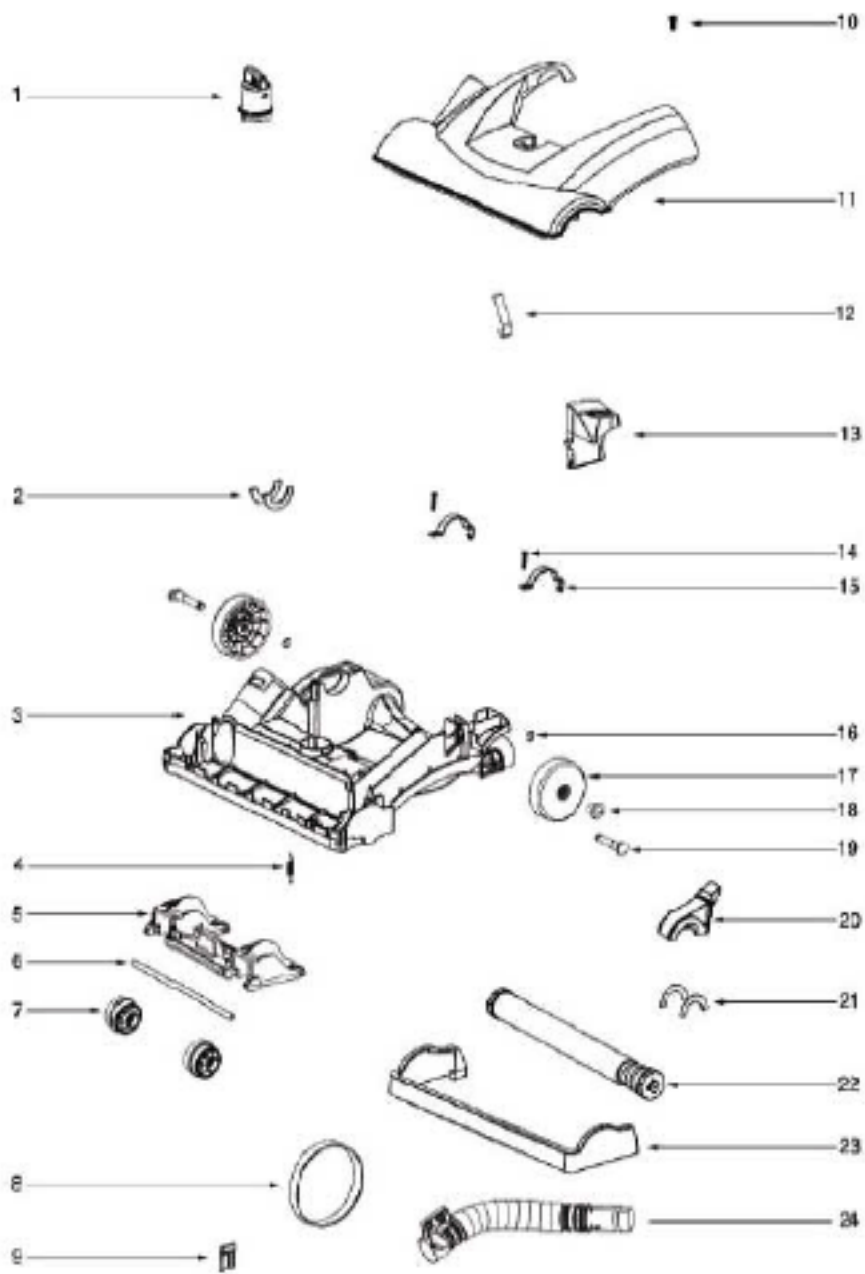

Base and Hood - 2999AVZ

Ref #	Part	Description	Comments	Qty
1	72472-355N	KNOB - HEIGHT ADJUSTMENT		
3	62577	BASE ASSEMBLY - PACKAGED	Includes items 1,2,4,5,6,7,9,12,13,16,17,18 & 19	
4	54943	SPRING PACKAGE		
5	72521-119N	WHEEL CARRIAGE		
6	71478	AXLE - FRONT		
7	39173A-119N	WHEEL - FRONT		
8	61120A	BELT (LONG LIFE)-U	pkg of 2	
9	38063	GUARD - BELT		
10	54669-2	SCREW PACKAGE		
11	63194-6	HOOD ASSEMBLY - PRG		
12	71574	SPRING - HANDLE RELEASE		
13	72473-355N	HANDLE RELEASE		
14	53238-27	SCREW PACKAGE		
15	71487	CLAMP - MOTOR		
16	54432-2	PACKAGE - RETAINING RING	pkg of 10	
17	72117-119N	WHEEL - REAR		
18	73432	BUSHING - AXLE		
19	38590A	AXLE - REAR		
20	73289	BELT CAP ASSEMBLY	Includes item 21	
21	73114	FELT - BASE		
22	62365-2	BRUSHROLL ASSEMBLY - CRTN		
23	76693	FURNITURE GUARD & GRAPHIC		
2	73114	FELT - BASE		
24	74104	BASE HOSE ASSEMBLY