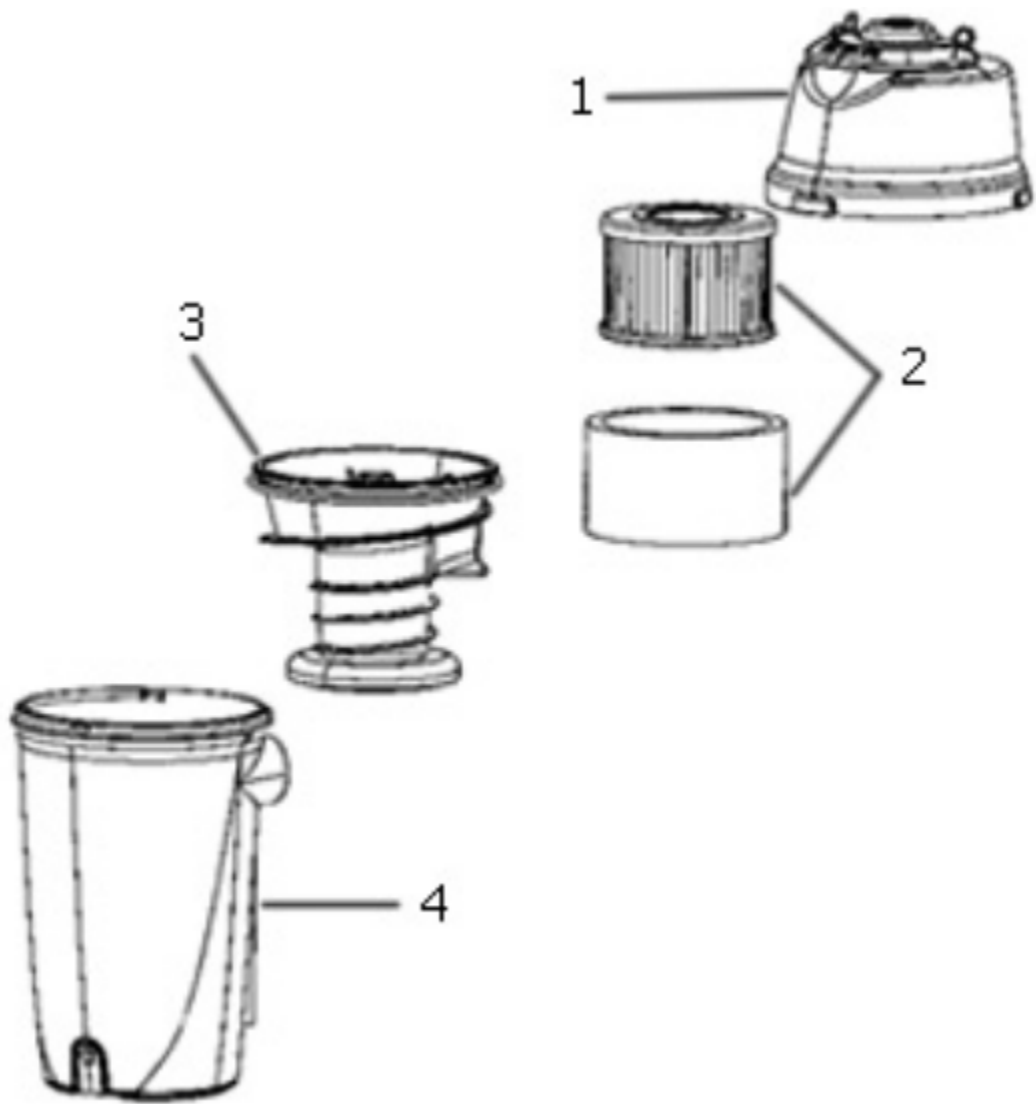

Dust Cup - 3041AZ

Ref #	Part	Description	Comments	Qty
1	E-80268-1	DUSTCUP COVER ASSEMBLY		
2	E-79902	FILTER ASSEMBLY		
3	E-80301	FILTER SCREEN & GRAPHICS		
4	E-80272-1	DUSTCUP & DOOR ASSEMBLY