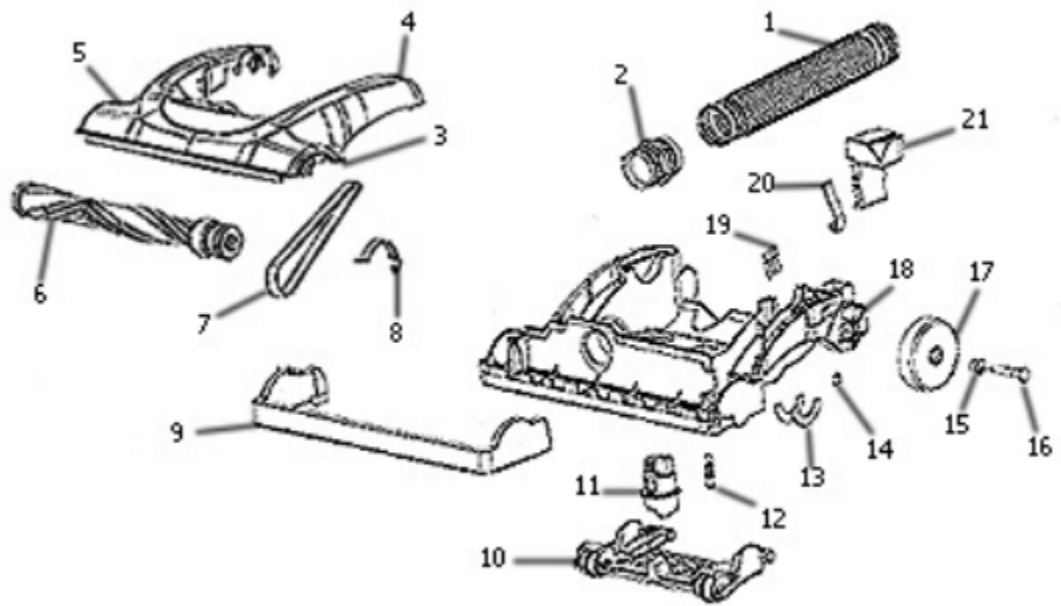

Base & Hood - 3041AZ

Base & Hood - 3041AZ

Ref #	Part	Description	Comments	Qty
1	E-80249	HOSE - BASE		
2	E-80263-316N	ADAPTER - BASE		
3	E-79788	BELT CAP ASSEMBLY		
4	E-63392-7	HOOD ASSEMBLY - PACKAGED		
5	E-53238-8	SCREW PKG (15543)(EW312-8-8Z)		
6	E-63391	DISTURBULATOR ASSEMBLY -		
7	E-61120C	BELT PKG ASSY-STYLE U EXTND LF		
8	E-63395	CLAMP - PACKAGED		
9	E-72474-453N	FURNITURE GUARD		
10	E-79779	WHEEL CARRIAGE ASSEMBLY		
11	E-80262-355N	HEIGHT ADJUSTMENT KNOB		
12	E-54943	SPRING PKG-10		
13	E-73114	FELT BASE		
14	E-54432-2	PKG-RTNG RING10		
15	E-72113-1	BUSHING-AXLE		
16	E-38590A-1	AXLE - REAR		
17	E-80283-453N	WHEEL - REAR		
18	E-15853-2	BASE ASSEMBLY - PACKAGED		
19	E-38063	GUARD - BELT (155512)		
20	E-71574	HANDLE RELEASE SPRING		
21	E-79782-355N	HANDLE RELEASE PEDAL