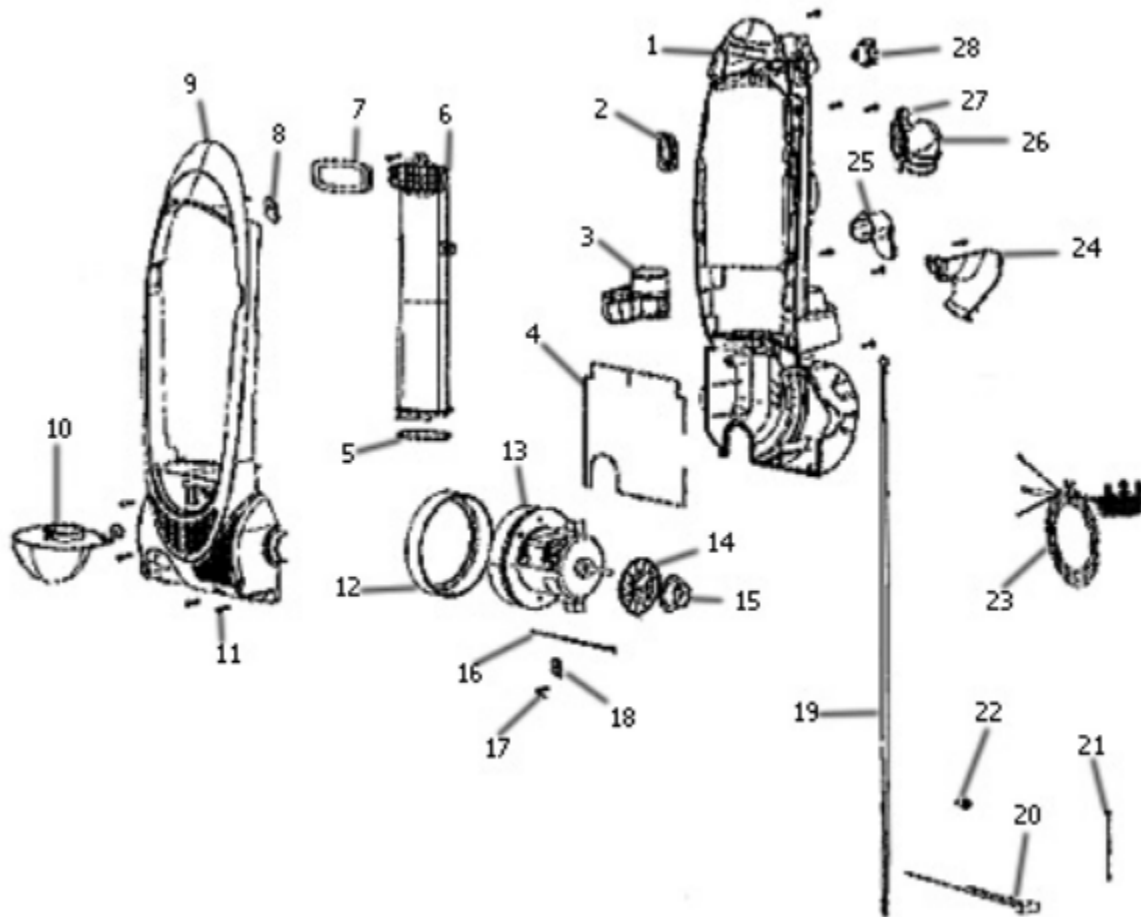

Handle & Accessories - 3041AZ

Ref #	Part	Description	Comments	Qty
1	E-77313-3	3:1 STRETCH HOSE		
2	E-80285-355N	HOOK - CORD		
3	E-60990-3	COMBINATION TOOL		
4	E-79800-1	TURBO HANDLE ASSEMBLY		
5	E-79730-355N	CLIP - TURBO		
6	E-75391-3	TURBO NOZZLE ASSEMBLY		
7	E-75914	BELT - TURBO		
8	E-77506-355N	WAND - CREVICE		
9	E-77505-2	NESTING WAND ASSEMBLY		
10	E-77507-366N	WAND - OUTER		
11	E-77431-355N	WAND CLIP		
12	E-77310-355N	HOSE COUPLING		
13	E-80163			
14	E-53238-46	SCREW PACKAGE		

Main Body - 3041AZ

## Main Body - 3041AZ

Ref #	Part	Description	Comments	Qty
1	E-79757-355N	REAR HOUSING (120V)		
2	E-80260	GASKET - HOSE ADAPTER		
3	E-79783-355N	HOSE - WAND SUPPORT		
4	E-80251	GASKET - REAR HOUSING		
5	E-79791	GASKET - AIR DUCT - BOTTO		
6	E-79789-515N	DUCT - AIR		
7	E-79790	GASKET - AIR DUCT - UPPER		
8	E-79792	SHIELD - WIRING		
9	E-79758-515N	COVER - MOTOR (120V)		
10	E-79822-515N	COVER - LIGHT		
11	E-53238-27	SCREW PKG		
12	E-80274	GASKET - MOTOR CAN (120V)		
13	E-63396-2	MOTOR ASSEMBLY - PACKAGED		
14	E-79231-119N	MOTOR ADJUSTMENT RING		
15	E-79229-316N	MOTOR BUSHING-HERMES (LOW		
16		Not on This Unit		
17	E-61803-3	SCREW PKG		
18		Not on This Unit		
19	E-77435-2	CORD & TERMINAL ASSEMBLY		
20		Not on This Unit		
21	E-46713-3	TIE - CABLE (PURCHASED)		
22	E-60192-1	WIRE SPLICE 5 (53214-2)		
23	E-39585-32	SUPPLY CORD & TERMINAL AS		
24	E-79795-515N	LOWER HOSE HOLDER		
25	E-79796-355N	HOOK - CORD		
26	E-80261-313N	ADAPTER - HOSE		
27	E-53238-8	SCREW PKG (15543)(EW312-8-8Z)		
28	E-39455-1	SWITCH-ROCKER		