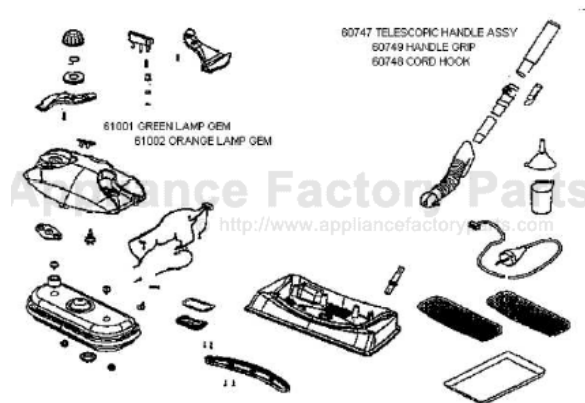

This Owner's Manual is provided and hosted by [Appliance Factory Parts](#).

Eureka 310A Owner's Manual

[Shop genuine replacement parts for Eureka 310A](#)

[Find Your Eureka Vacuum Cleaner Parts - Select From 855 Models](#)

----- Manual continues below -----

Ref#	Part	Description	Comments	Qty
1	60710	SAFETY CAP ASSEMBLY		
2	60712	SEALING RING		
3	60721	OUTLET SEAL		
4	60733	CLAMP		
5	60734	THERMOSTAT		
6	60735	CLAMP		
7	60741	FUNNEL		
8	60742	MEASURING CUP		
9	60747	TELESCOPIC HANDLE ASSY		
10	60748	HOOK		
11	60749	HANDLE GRIP		
12	60762-1	O-RING		
13	60763-1	WASHER PACKAGE		
14	60765-1	SUPPORT PACKAGE		
15	60767-1	SCREW PACKAGE		
16	60768-1	SPRING PACKAGE		
17	60846	BOILER ASSEMBLY - PACKAGE		
18	60980	STEAM MOP SCRUB PAD - PAC		
19	60991	BASE ASSEMBLY		
20	60992	HOUSING - UPPER		
21	60993	HANGER - CLOTH (RH)		
22	60994	HANGER - CLOTH (LH)		
23	60995	DIFFUSER		
24	60996	CORD - STOPPER COVER		
25	60997	CONNECTION - JOINT		
26	60998	BUTTON - ACTIONING		
27	60999	CORE HITCH		
28	61000	SWITCH SUPPORT		
29	61001	GREEN LAMP GEM		
30	61002	ORANGE LAMP GEM		
31	61003	SPRING BUSHING		
32	61004	CORD - STOPPER COVER SEA		
33	61005	CLOTH HANGER SPRING		
34	61007	SWITCH - ON/OFF		
35	61008	WIRING ASSEMBLY		
36	61009	CORD - POWER SUPPLY		
37	61010	PRE-HEATING PAD		
38	61013	BUTTON SEAL		