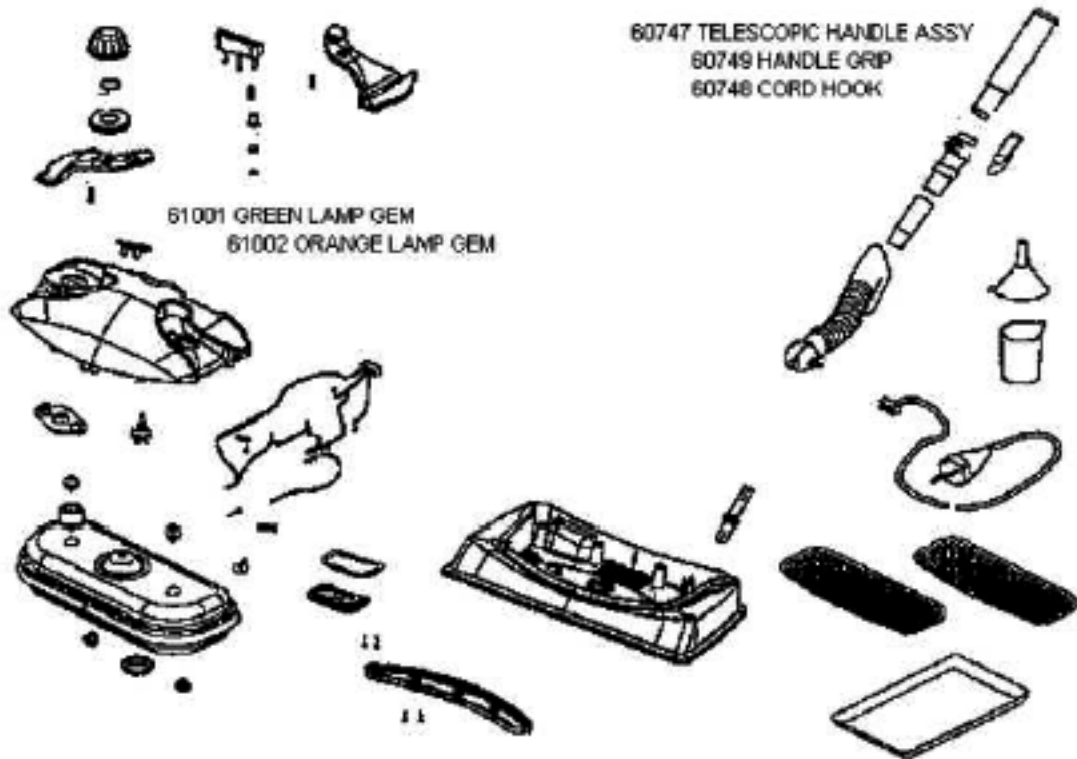

This Owner's Manual is provided and hosted by [Appliance Factory Parts](#).

Eureka 310A Owner's Manual

[Shop genuine replacement parts for Eureka 310A](#)

[Find Your Eureka Vacuum Cleaner Parts - Select From 855 Models](#)

----- Manual continues below -----

Ref#	Part	Description	Comments	Qty
1	60710	SAFETY CAP ASSEMBLY		
2	60712	SEALING RING		
3	60721	OUTLET SEAL		
4	60733	CLAMP		
5	60734	THERMOSTAT		
6	60735	CLAMP		
7	60741	FUNNEL		
8	60742	MEASURING CUP		
9	60747	TELESCOPIC HANDLE ASSY		
10	60748	HOOK		
11	60749	HANDLE GRIP		
12	60762-1	O-RING		
13	60763-1	WASHER PACKAGE		
14	60765-1	SUPPORT PACKAGE		
15	60767-1	SCREW PACKAGE		
16	60768-1	SPRING PACKAGE		
17	60846	BOILER ASSEMBLY - PACKAGE		
18	60980	STEAM MOP SCRUB PAD - PAC		
19	60991	BASE ASSEMBLY		
20	60992	HOUSING - UPPER		
21	60993	HANGER - CLOTH (RH)		
22	60994	HANGER - CLOTH (LH)		
23	60995	DIFFUSER		
24	60996	CORD - STOPPER COVER		
25	60997	CONNECTION - JOINT		
26	60998	BUTTON - ACTIONING		
27	60999	CORE HITCH		
28	61000	SWITCH SUPPORT		
29	61001	GREEN LAMP GEM		
30	61002	ORANGE LAMP GEM		
31	61003	SPRING BUSHING		
32	61004	CORD - STOPPER COVER SEA		
33	61005	CLOTH HANGER SPRING		
34	61007	SWITCH - ON/OFF		
35	61008	WIRING ASSEMBLY		
36	61009	CORD - POWER SUPPLY		
37	61010	PRE-HEATING PAD		
38	61013	BUTTON SEAL		