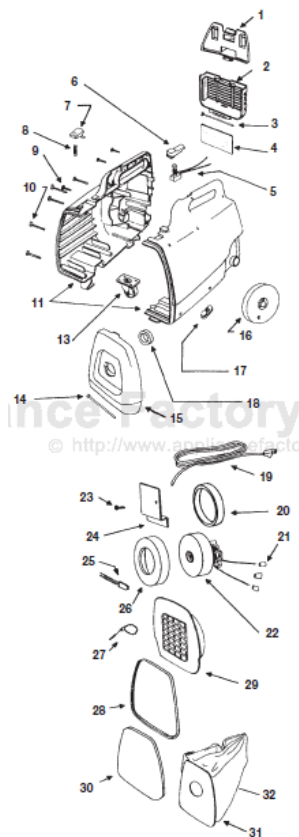

This Owner's Manual is provided and hosted by [Appliance Factory Parts](#).

Eureka 3123A Owner's Manual

[Shop genuine replacement parts for Eureka 3123A](#)

[Find Your Eureka Vacuum Cleaner Parts - Select From 855 Models](#)

----- Manual continues below part list -----

Available Replacement Parts for Eureka 3123A

ER-1403	EUREKA STYLE C DVC PAPER BAG (3 PACK)
ER-1473	EUREKA STYLE C DVC PAPER BAGS (3 PK)
E-26197	FILTER
Fa-3400	switch â€“ step on 1 Inch Leads.

EUREKA

Original & Replacement

MIGHTY MITE

Model 3123A Shown

KEY	PART NO.	DESCRIPTION
1	E-13709-2	Tool Support
2	E-37554-6	Exhaust Cover Ass'y
3	E-55399	Pin
4	NLA	Foam Cover
5	E-54151-3	Push Switch Plastic
5	FA-3400	Push Switch Metal
6	E-37117-6	Switch Cover
7	E-37116-6	Latch Cover
8	E-42797	Spring
9	E-53197-1	Screw
10	E-53197-2	Screw
11	NLA	Body Half Set Includes*
	E-55451	*Front Cover Gasket (Not Illustrated)
13	E-55406	Castor Ass'y
13	EXR-7120	Castor Ass'y
14	E-55399	Pin
15	E-26236-6	Front Cover Ass'y
16	E-55514	Wheel W/Bearing
17	E-37115-2	Cord Release Hook
18	E-55363A	Gasket
19	E-34732-2b	Cord
19	FA-3020	Cord 20' White
19	FA-3030-1	Cord 30' White
20	E-55463	Gasket
21	E-53214-2	Wire Nut
21	SS-3270	Wire Nut
22	E-54336	Motor
22	GS-041	Motor
23	E-53228-9	Screw
24	E-26218	Motor Shield
25	E-56146	Thermostat
26	E-26190	Motor Mounting Gasket
27	E-53141	Cable Tie
28	E-55394	Gasket
29	E-13686-1	Motor Support
30	E-26197	Filter
31	E-52318	Paper Bag Style C 3 Pk
31	ER-1403	Paper Bag Style C 3 Pk
31	E-57697	Paper Bag Style C Filteraire 3 Pk
31	ER-1473	Paper Bag Style C Micro-lined DVC 3 Pk
32	ER-1230	Cloth Bag Ass'y
	E-53363-1	Hose Assembly