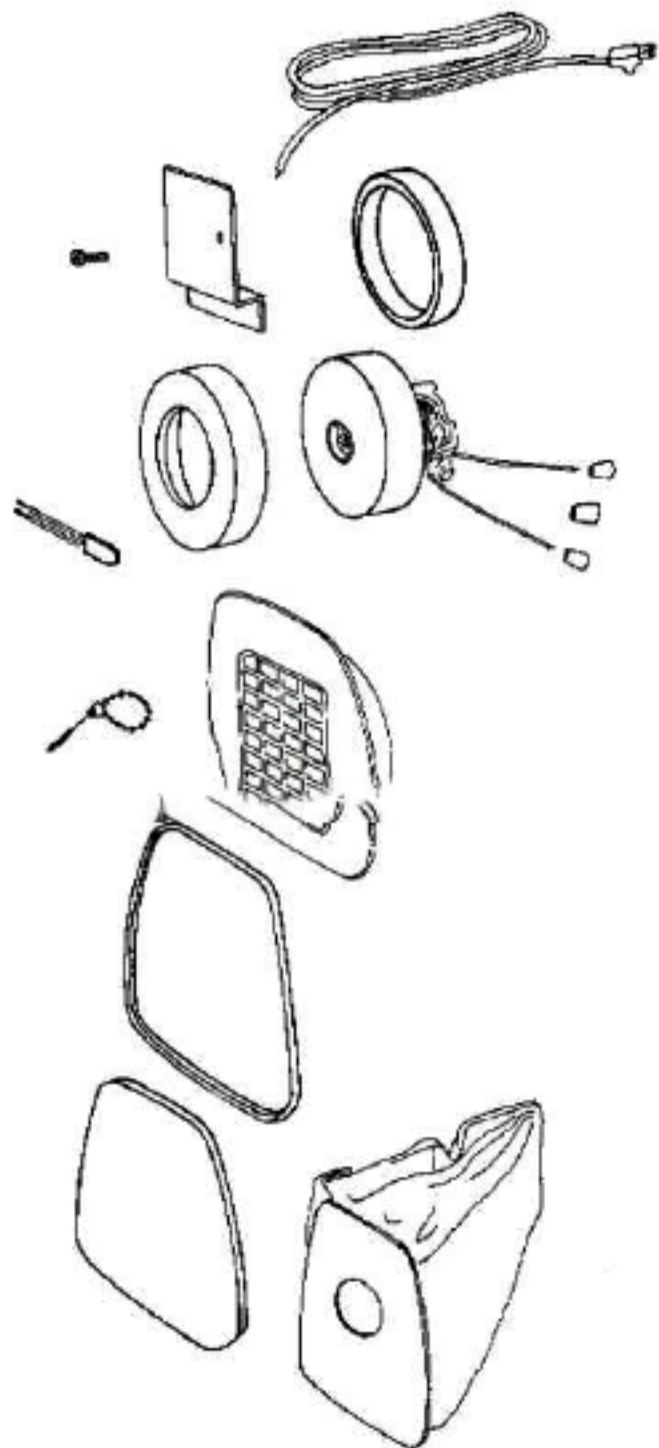

This Owner's Manual is provided and hosted by Appliance Factory Parts.

Eureka 3134A Owner's Manual

[Shop genuine replacement parts for Eureka 3134A](#)

[Find Your Eureka Vacuum Cleaner Parts - Select From 855 Models](#)

----- Manual continues below -----

Ref#	Part	Description	Comments	Qty
1	13709-2	SUPPORT - TOOL		
2	14595-2	WHEEL - REAR		
3	37115-2	HOOK - CORD RELEASE		
4	37116-2	LATCH - COVER		
5	37554-2	EXHAUST COVER ASSEMBLY		
6	42797	SPRING - CARPET NOZZLE		
7	53197-1	SCREW PACKAGE		
8	53197-2	SCREW PACKAGE		
9	54152-2	SWITCH ASSEMBLY		
10	55363A	GASKET - FRONT COVER		
11	55399	PIN		
12	55406	CASTER ASSEMBLY		
13	55451	GASKET		

Ref#	Part	Description	Comments	Qty
1	26190	GASKET - MOTOR MOUNTING		
2	26197	FILTER		
3	34732-25	CORD - LOW LEAD (18 GA)		
4	52318	PAPER BAG - STYLE C		
5	53141	TIE - CABLE		
6	53214-2	WIRE SPLICE 5		
7	53228-9	SCREWS - PACKAGE 10		
8	53376	MOTOR ASSEMBLY - PACKAGED		
9	55394	GASKET		
10	55463	GASKET - MOTOR STACK		
11	56146	THERMOSTAT		

54308-1 DEVICE TOOL

14310-2 STRAIGHT WAND

Ref#	Part	Description	Comments	Qty
1	14070-2	WAND - STRAIGHT		
2	25878-3	ELBOW		
3	33787	INSERT - HINGLOCK BRUSH		
4	42797	SPRING - CARPET NOZZLE		
5	45947-7	DUSTING BRUSH - PACKAGED		
6	46186	BRUSH		
7	53366-2	CARPET NOZZLE & ELBOW - P		
8	53363-1	HOSE ASSEMBLY - CARTONED		
9	53454-6	UPHOLSTERY NOZZLE ASSY -		
10	54308-1	TOOL - CREVICE		
11	55037A	BRUSH		
12	55221-3	BLEEDER		