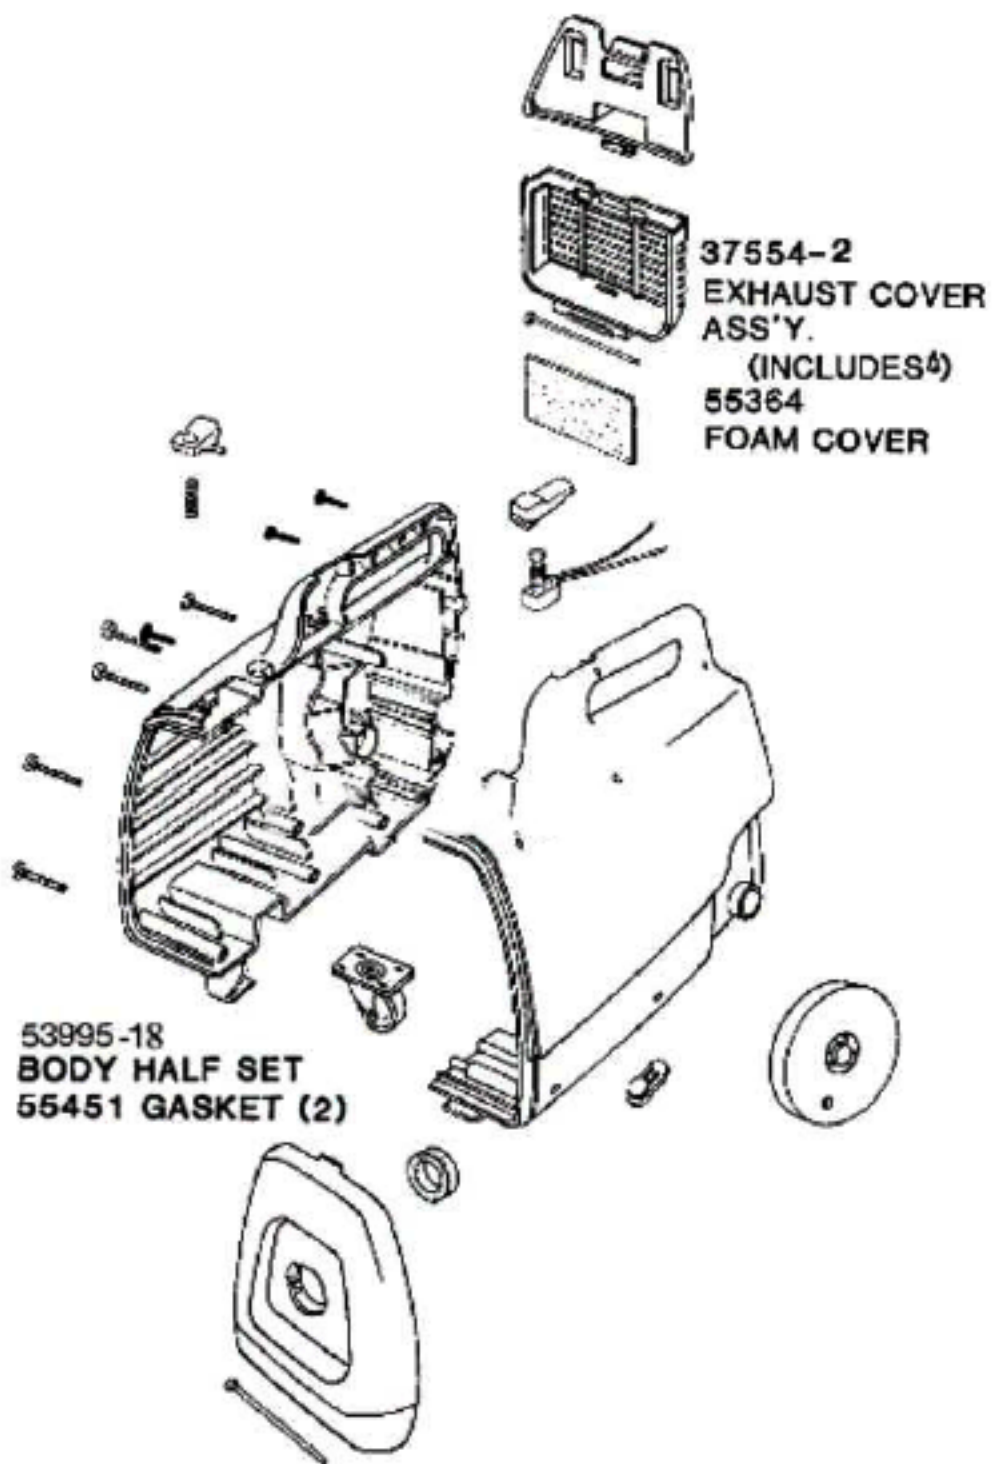

----- Manual continues below -----

Ref#	Part	Description	Comments	Qty
1	13709-2	SUPPORT - TOOL		
2	14595-2	WHEEL - REAR		
3	37115-2	HOOK - CORD RELEASE		
4	37116-2	LATCH - COVER		
5	37554-2	EXHAUST COVER ASSEMBLY		
6	42797	SPRING - CARPET NOZZLE		
7	53197-1	SCREW PACKAGE		
8	53197-2	SCREW PACKAGE		
9	54152-2	SWITCH ASSEMBLY		
10	55363A	GASKET - FRONT COVER		
11	55399	PIN		
12	55406	CASTER ASSEMBLY		
13	55451	GASKET		

Ref#	Part	Description	Comments	Qty
1	26190	GASKET - MOTOR MOUNTING		
2	26197	FILTER		
3	34732-25	CORD - LOW LEAD (18 GA)		
4	52318	PAPER BAG - STYLE C		
5	53141	TIE - CABLE		
6	53214-2	WIRE SPLICE 5		
7	53228-9	SCREWS - PACKAGE 10		
8	53376	MOTOR ASSEMBLY - PACKAGED		
9	55394	GASKET		
10	55463	GASKET - MOTOR STACK		
11	56146	THERMOSTAT		