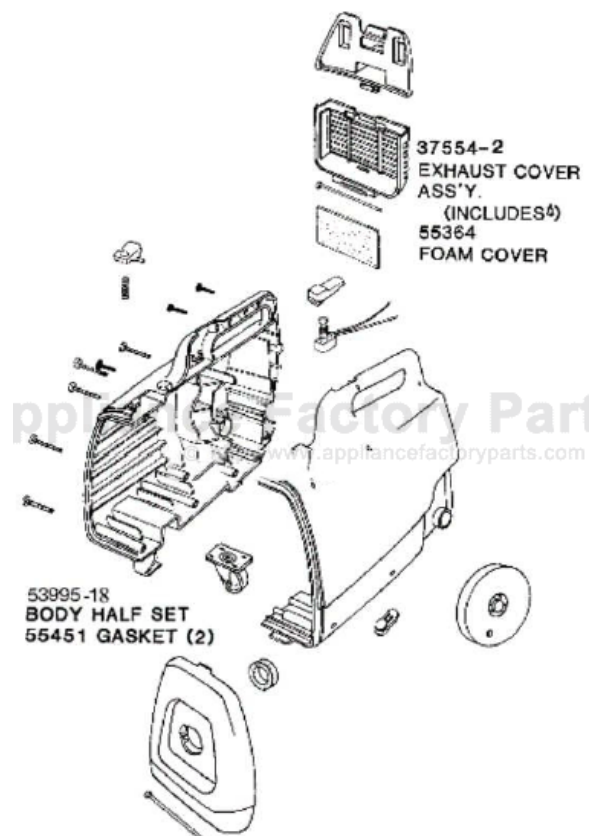

[Find Your Eureka Vacuum Cleaner Parts - Select From 855 Models](#)

----- Manual continues below -----