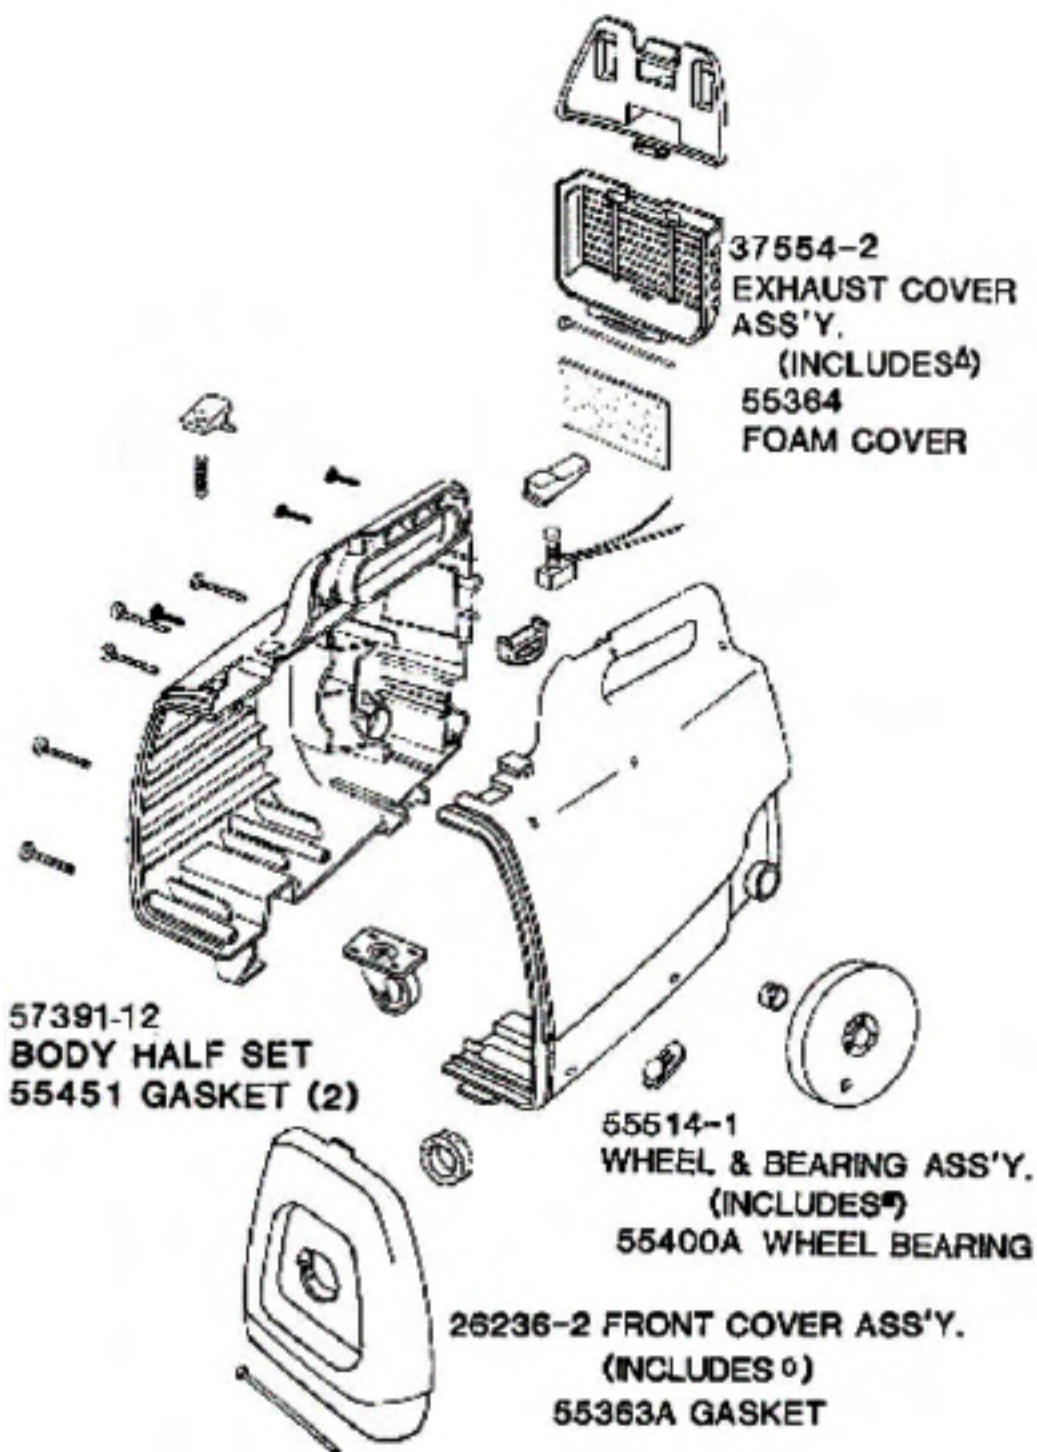

----- Manual continues below -----

PARTS1 - 3140D

Ref #	Part	Description	Comments	Qty
1	13709-2	SUPPORT - TOOL		
2	37115-2	HOOK - CORD RELEASE		
3	37116-2	LATCH - COVER		
4	37554-2	EXHAUST COVER ASSEMBLY		
5	42797	SPRING - CARPET NOZZLE		
6	53197-1	SCREW PACKAGE		
7	53197-2	SCREW PACKAGE		
8	55383A	GASKET-FR COVER (NLA)		
9	55399	PIN		
10	55406	CASTER ASSY		
11	55451	GASKET		
12	55514-1	WHEEL - REAR		
13	55538	SPACER - SWITCH		