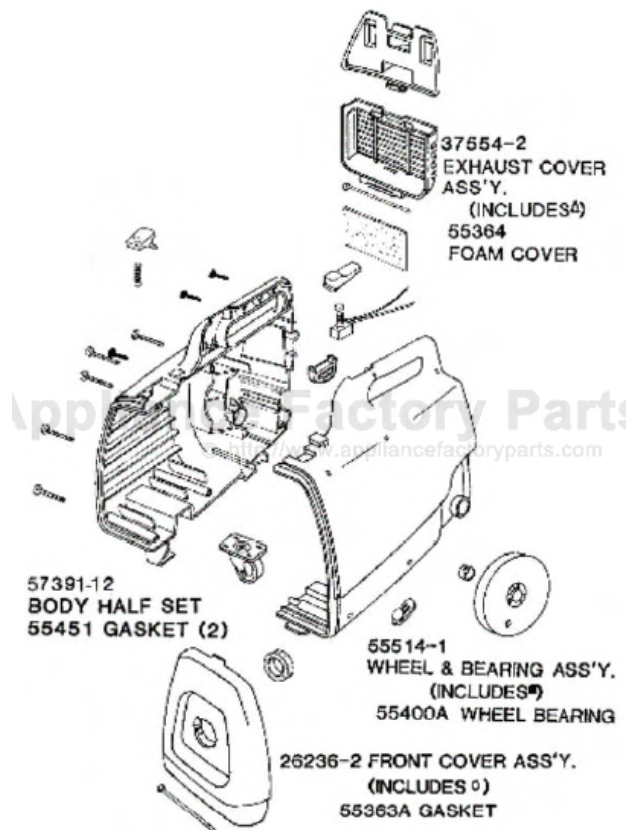

[Find Your Eureka Vacuum Cleaner Parts - Select From 855 Models](#)

----- Manual continues below -----