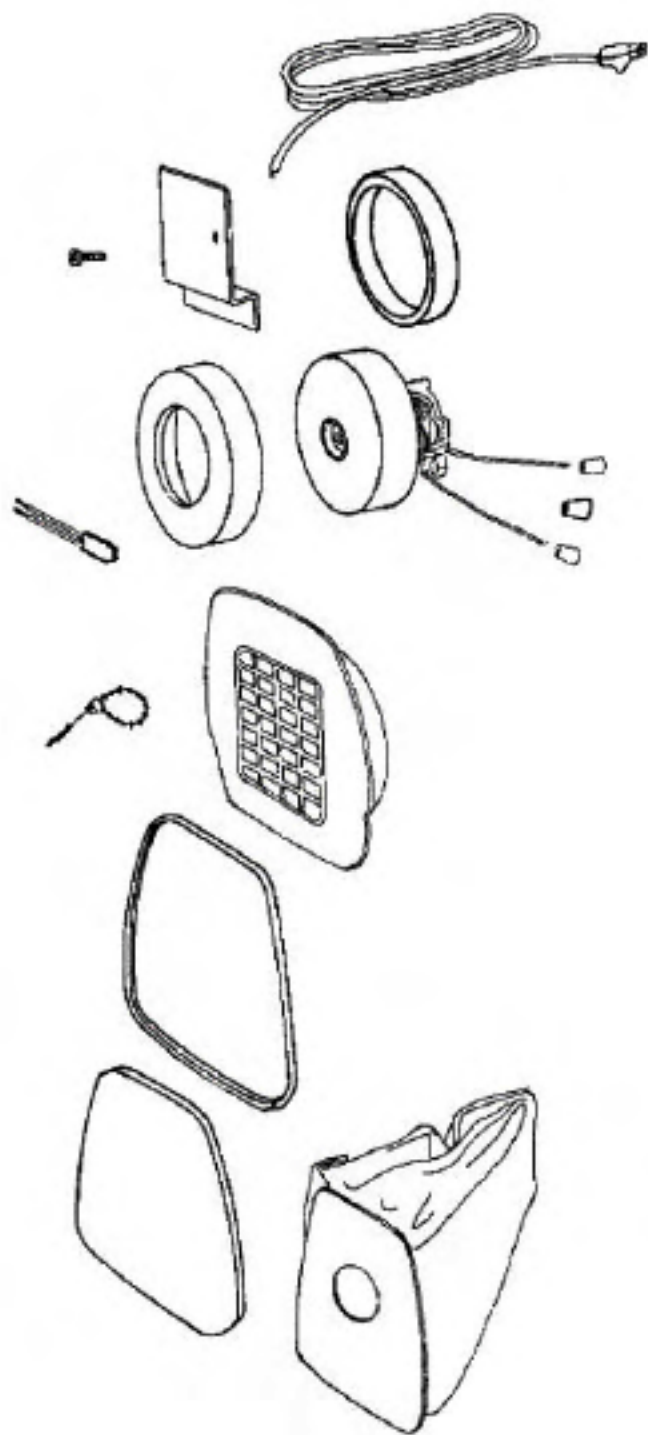

PARTS1 - 3140D

Ref #	Part	Description	Comments	Qty
1	13709-2	SUPPORT - TOOL		
2	37115-2	HOOK - CORD RELEASE		
3	37116-2	LATCH - COVER		
4	37554-2	EXHAUST COVER ASSEMBLY		
5	42797	SPRING - CARPET NOZZLE		
6	53197-1	SCREW PACKAGE		
7	53197-2	SCREW PACKAGE		
8	55383A	GASKET-FR COVER (NLA)		
9	55399	PIN		
10	55406	CASTER ASSY		
11	55451	GASKET		
12	55514-1	WHEEL - REAR		
13	55538	SPACER - SWITCH		

PARTS2 - 3140D

Ref #	Part	Description	Comments	Qty
1	26190	GASKET - MOTOR MOUNTING		
2	26197	FILTER		
3	26673	MOTOR ASSEMBLY - PACKAGED		
4	36528-5	CORD & POLARIZED PLUG ASSY		
5	52318	PAPER BAG PRG ASSY (STYLE		
6	53141	TIE - CABLE (PURCHASED)		
7	53214-2	WIRE SPLICE 5		
8	53228-4	SCREWS - PACKAGE 10		
9	55394	GASKET		
10	55463	GASKET - MOTOR STACK		
11	56146	THERMOSTAT		

ACCESSORIES - 3140D

MODEL 3140D

34681-7 UPHOLSTERY NOZZLE
46186 BRUSH INSERT

53368-8 HOSE ASS'Y.
37868-3 BLEEDER

45947 7 DUSTING BRUSH
59787 INSERT

13491A-9 CARPET NOZZLE
42787 SPRING
55037 BRUSH ASS'Y.
25676 3 ELBOW
46328 BRUSH LEVER

28002-5 FLOOR & WALL BRUSH
26378-8 ELBOW
33405 BRISTLE STRIP
36877 INSERT
36878 INSERT

28715A-8 RADIATOR TOOL

14070-2 STRAIGHT WAND

ACCESSORIES - 3140D

Ref #	Part	Description	Comments	Qty
1	13491A-9	Discontinued, use 54778		
2	14070-2	WAND - STRAIGHT		
3	23713A-8	TOOL - CREVICE		
4	25878-3	ELBOW		
5	26002-5	FLOOR & WL BRUSH & ELBOW-		
6	33405	BRISTLE STRIP-FL & WALL B		
7	33787	INSERT - RINGLOCK BRUSH (NLA)		
8	34691-7	UPHOLSTERY NOZZLE ASSY -		
9	36877	INSERT-FLOOR & WALL BRUSH		
10	36878	INSERT-FLOOR & WALL BRUSH		
11	37653-3	BLEEDER		
12	42797	SPRING - CARPET NOZZLE		
13	45947-7	DUSTING BRUSH - PACKAGED		
14	46186	BRUSH		
15	53363-3	HOSE ASSEMBLY - CARTONED		
16	55037	BRUSH INSERT		