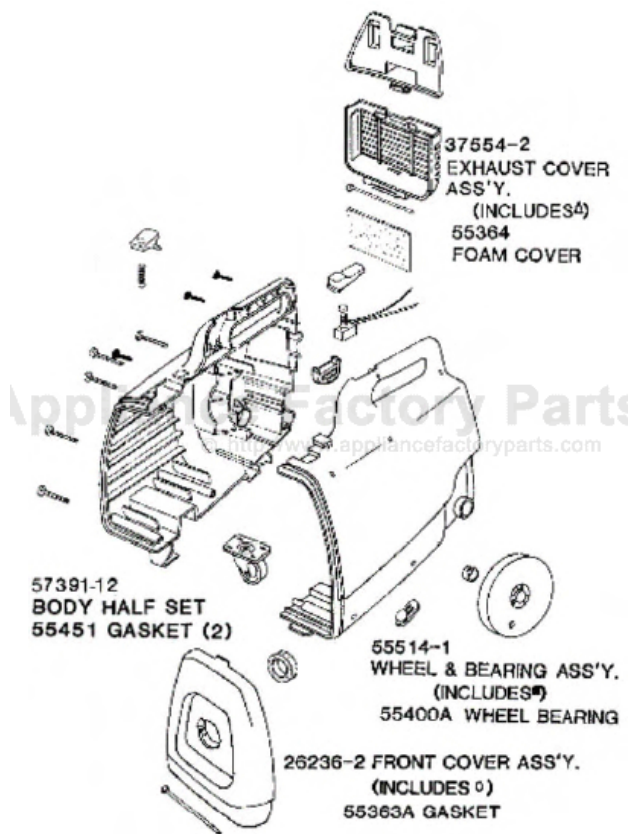

[Find Your Eureka Vacuum Cleaner Parts - Select From 855 Models](#)

----- Manual continues below -----