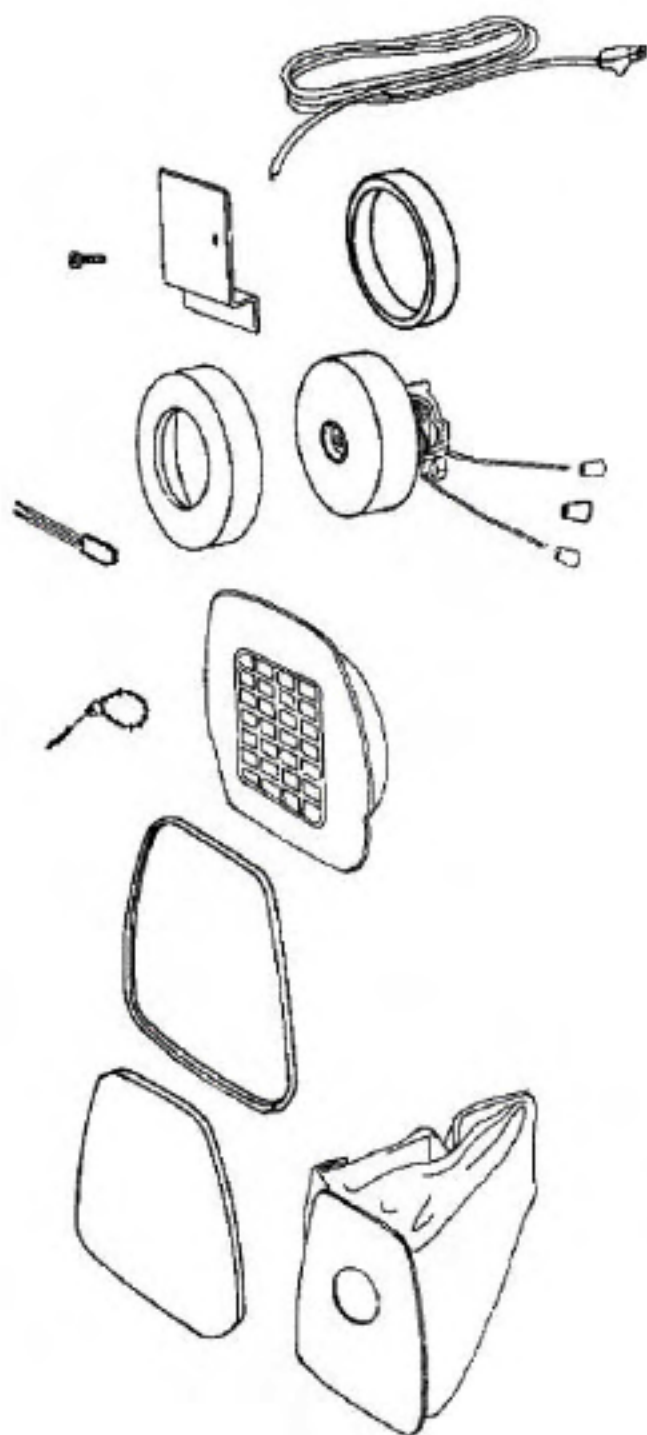

PARTS1 - 3140D

Ref #	Part	Description	Comments	Qty
1	13709-2	SUPPORT - TOOL		
2	37115-2	HOOK - CORD RELEASE		
3	37116-2	LATCH - COVER		
4	37554-2	EXHAUST COVER ASSEMBLY		
5	42797	SPRING - CARPET NOZZLE		
6	53197-1	SCREW PACKAGE		
7	53197-2	SCREW PACKAGE		
8	55383A	GASKET-FR COVER (NLA)		
9	55399	PIN		
10	55406	CASTER ASSY		
11	55451	GASKET		
12	55514-1	WHEEL - REAR		
13	55538	SPACER - SWITCH		

PARTS2 - 3140D

Ref #	Part	Description	Comments	Qty
1	26190	GASKET - MOTOR MOUNTING		
2	26197	FILTER		
3	26673	MOTOR ASSEMBLY - PACKAGED		
4	36528-5	CORD & POLARIZED PLUG ASS		
5	52318	PAPER BAG PKG ASSY (STYLE		
6	53141	TIE - CABLE (PURCHASED)		
7	53214-2	WIRE SPLICE 5		
8	53228-4	SCREWS - PACKAGE 10		
9	55394	GASKET		
10	55463	GASKET - MOTOR STACK		
11	56146	THERMOSTAT		

ACCESSORIES - 3140D

Ref #	Part	Description	Comments	Qty
1	13491A-9	Discontinued, use 54778		
2	14070-2	WAND - STRAIGHT		
3	23713A-8	TOOL - CREVICE		
4	25878-3	ELBOW		
5	26002-5	FLOOR & WL BRUSH & ELBOW-		
6	33405	BRISTLE STRIP-FL & WALL B		
7	33787	INSERT - RINGLOCK BRUSH (NLA)		
8	34691-7	UPHOLSTERY NOZZLE ASSY -		
9	36877	INSERT-FLOOR & WALL BRUSH		
10	36878	INSERT-FLOOR & WALL BRUSH		
11	37653-3	BLEEDER		
12	42797	SPRING - CARPET NOZZLE		
13	45947-7	DUSTING BRUSH - PACKAGED		
14	46186	BRUSH		
15	53363-3	HOSE ASSEMBLY - CARTONED		
16	55037	BRUSH INSERT		