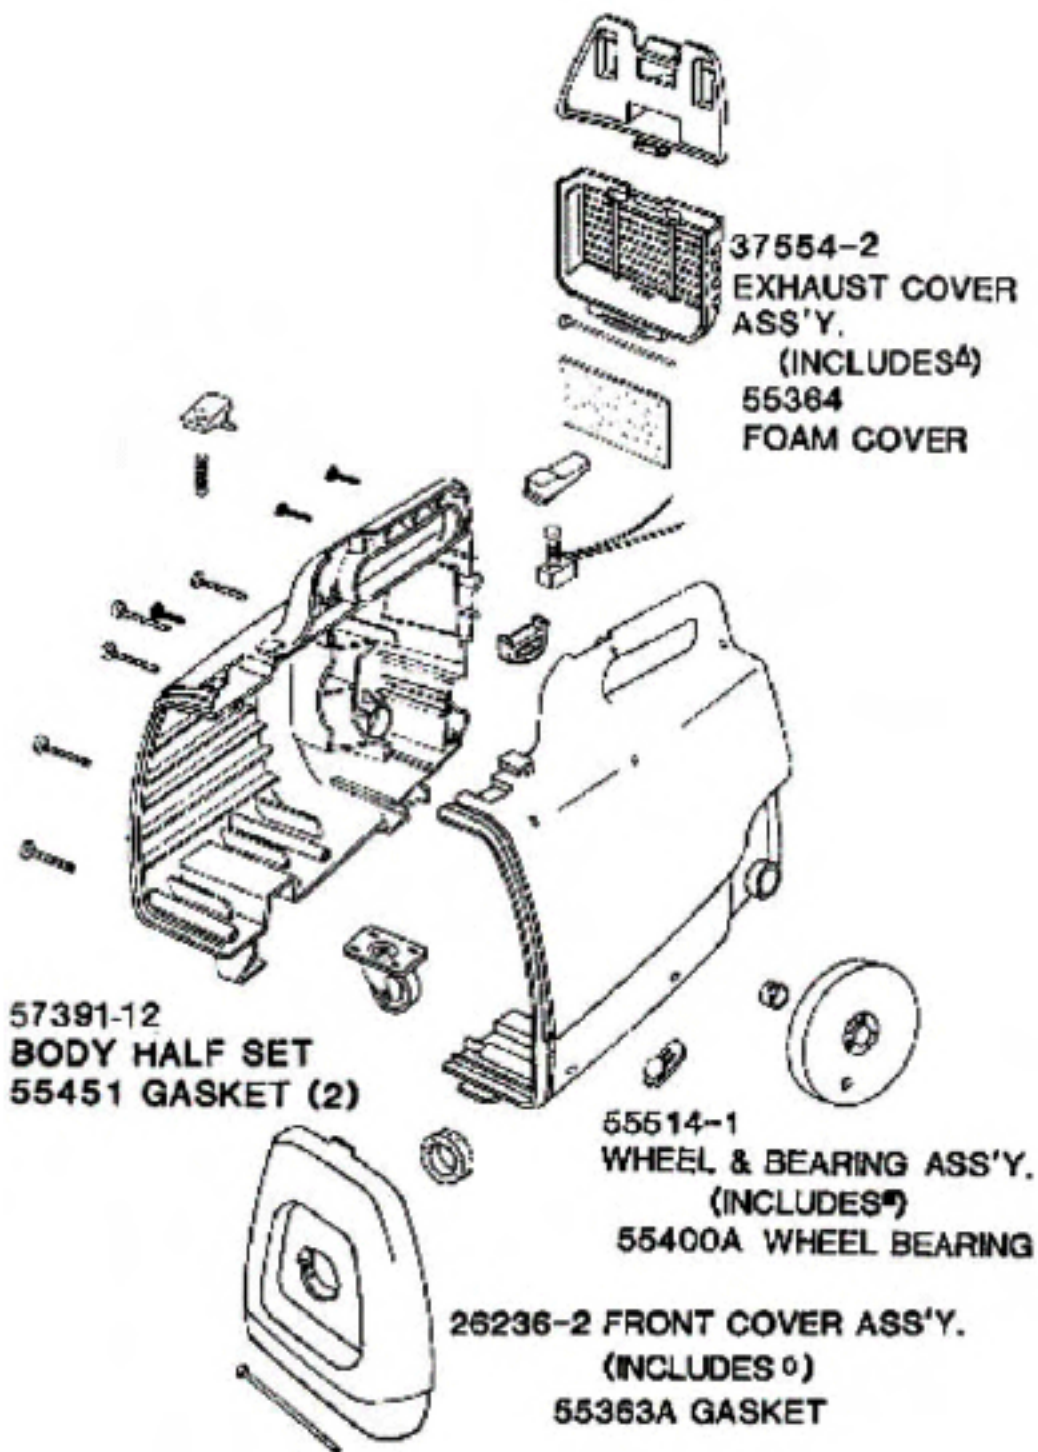

## PARTS1 - 3140D

Ref #	Part	Description	Comments	Qty
1	13709-2	SUPPORT - TOOL		
2	37115-2	HOOK - CORD RELEASE		
3	37116-2	LATCH - COVER		
4	37554-2	EXHAUST COVER ASSEMBLY		
5	42797	SPRING - CARPET NOZZLE		
6	53197-1	SCREW PACKAGE		
7	53197-2	SCREW PACKAGE		
8	55383A	GASKET-FR COVER (NLA)		
9	55399	PIN		
10	55406	CASTER ASSY		
11	55451	GASKET		
12	55514-1	WHEEL - REAR		
13	55538	SPACER - SWITCH		