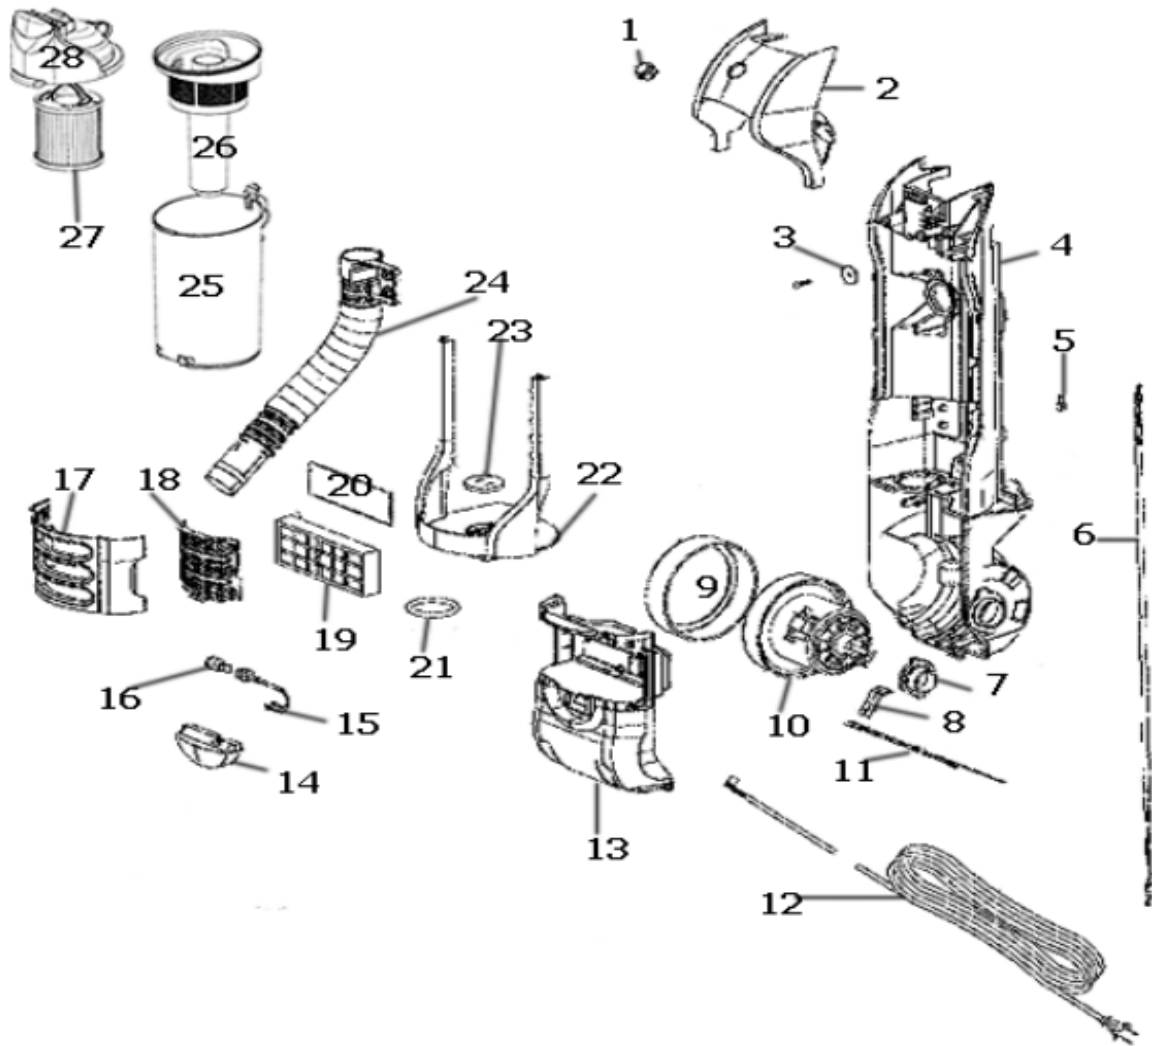

Ref #	Part	Description	Comments	Qty
1	80161-2	HANDLE ASSEMBLY (LOOPED)		
2	80014-1	BRUSH - OVERMOLDED W/BRIS		
3	53238-27	SCREW PACKAGE	Pkg. of 10	
4	80415-313N	ADAPTER - HOSE		
5	60038-12	HOSE ASSEMBLY - CARTONED		
6	70559A-355N	COUPLING - HOSE		
7	73012	PACKAGE - HARDWARE		
8	80509	OWNERS GUIDE		
9	71492A-13	NESTING WAND ASSEMBLY		
10	80414-355N	LOWER HOSE HOLDER		
11	53238-27	SCREW PACKAGE	Pkg. of 10	
12	73696-355N	ADAPTER - DUSTER		
13	73694-355N	CLIP - WAND		
14	80442-333N	CORD RELEASE		
15	75405-355N	CLIP - TURBO	Turbo clip - not pictured.	
16				
17				
18	80027-1	PET TURBO NOZZLE ASSEMBLY	Not pictured.	

Ref #	Part	Description	Comments	Qty
1	76464	SWITCH - 2 POSITION (ROUN		
2	80417-501M	COVER - SWITCH (TURBO)		
3	74178	WASHER - FIBER		
4	80498	REAR HOUSING ASSEMBLY		
5	60192-1	WIRE SPLICE 5		
6	73001-2	CORD & TERMINAL ASSY		
7	72650-316N	BUSHING - MOTOR		
8	72443	THERMOSTAT CLIP		
9	72476-141N	GASKET - MOTOR CAN		
10	62075-1	MOTOR ASSEMBLY - CTND		
11	74719	THERMOSTAT & TERMINAL ASS		
12	39585-39	SUPPLY CORD & TERMINAL AS		
13	63196-22	MOTOR COVER ASSEMBLY - PK		
14	80427-313N	LENS - HEADLIGHT		
15	38828B-5	HEADLIGHT ASSEMBLY		
16	57940-3	LAMP - HEADLIGHT		
17	80436-501M	COVER - EXHAUST FILTER		
18	80532-355N	GRILL - EXHAUST		
19	39524	HEPA FILTER PKG - STYLE H		
20	81139	PAD - ODOR ABSORBING		
21	80501	GASKET - AIR DUCT		
22	81191	AIR DUCT & GRAPHICS ASSEM		
23	80443-333N	FILTER - PREMOTOR		
24	74104	BASE HOSE ASSEMBLY		
25	80448	CUP & BOTTOM LID ASSEMBLY		
26	80446	FILTER BASKET ASSEMBLY		
27	68931-2	FILTER PKG - EUREKA DCF21		
28	80447	TOP COVER ASSEMBLY		