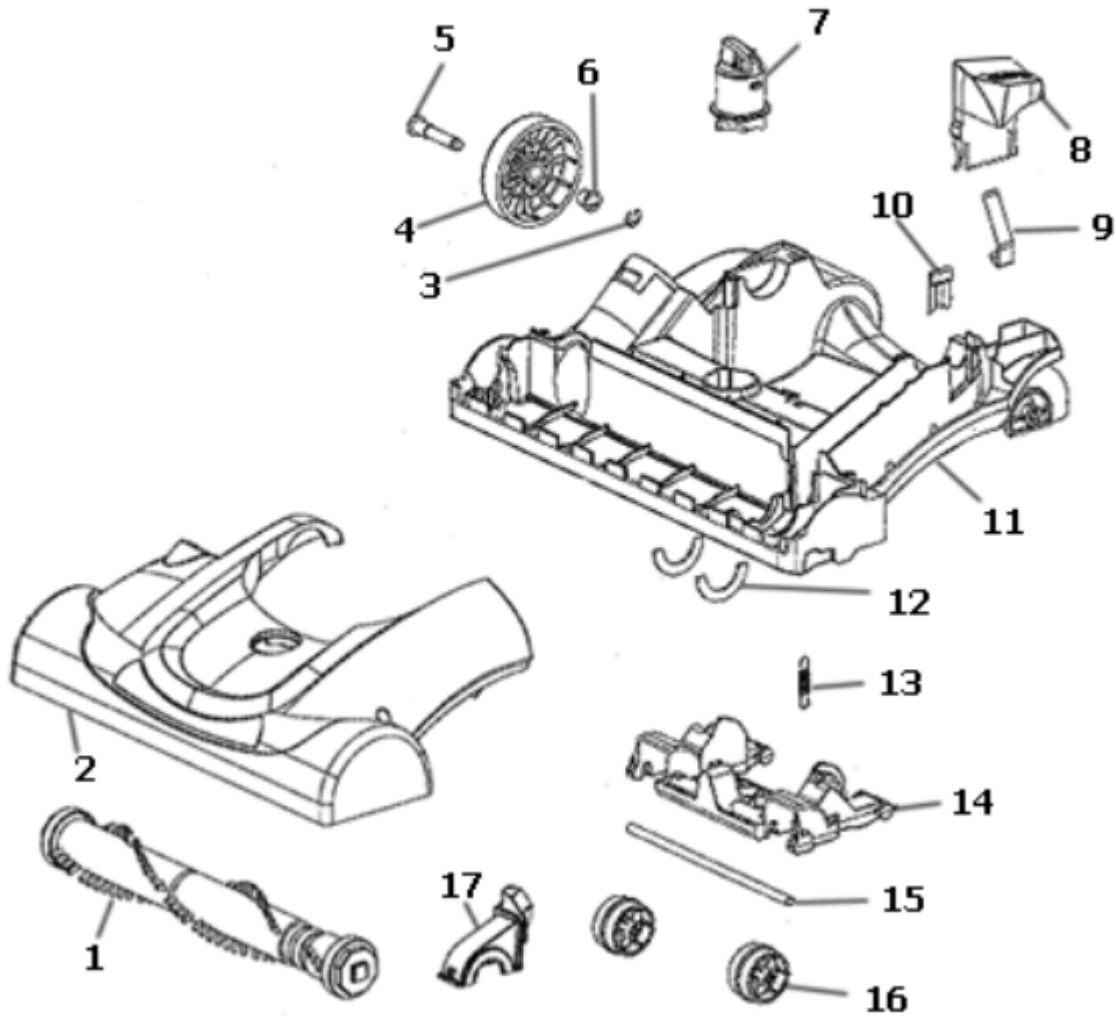

Ref #	Part	Description	Comments	Qty
1	80161-2	HANDLE ASSEMBLY (LOOPED)		
2	80014-1	BRUSH - OVERMOLDED W/BRIS		
3	53238-27	SCREW PACKAGE	Pkg. of 10	
4	80415-313N	ADAPTER - HOSE		
5	60038-12	HOSE ASSEMBLY - CARTONED		
6	70559A-355N	COUPLING - HOSE		
7	73012	PACKAGE - HARDWARE		
8	80509	OWNERS GUIDE		
9	71492A-13	NESTING WAND ASSEMBLY		
10	80414-355N	LOWER HOSE HOLDER		
11	53238-27	SCREW PACKAGE	Pkg. of 10	
12	73696-355N	ADAPTER - DUSTER		
13	73694-355N	CLIP - WAND		
14	80442-333N	CORD RELEASE		
15	75405-355N	CLIP - TURBO	Turbo clip - not pictured.	
16				
17				
18	80027-1	PET TURBO NOZZLE ASSEMBLY	Not pictured.	

Ref #	Part	Description	Comments	Qty
1	76464	SWITCH - 2 POSITION (ROUN		
2	80417-501M	COVER - SWITCH (TURBO)		
3	74178	WASHER - FIBER		
4	80498	REAR HOUSING ASSEMBLY		
5	60192-1	WIRE SPLICE 5		
6	73001-2	CORD & TERMINAL ASSY		
7	72650-316N	BUSHING - MOTOR		
8	72443	THERMOSTAT CLIP		
9	72476-141N	GASKET - MOTOR CAN		
10	62075-1	MOTOR ASSEMBLY - CTND		
11	74719	THERMOSTAT & TERMINAL ASS		
12	39585-39	SUPPLY CORD & TERMINAL AS		
13	63196-22	MOTOR COVER ASSEMBLY - PK		
14	80427-313N	LENS - HEADLIGHT		
15	38828B-5	HEADLIGHT ASSEMBLY		
16	57940-3	LAMP - HEADLIGHT		
17	80436-501M	COVER - EXHAUST FILTER		
18	80532-355N	GRILL - EXHAUST		
19	39524	HEPA FILTER PKG - STYLE H		
20	81139	PAD - ODOR ABSORBING		
21	80501	GASKET - AIR DUCT		
22	81191	AIR DUCT & GRAPHICS ASSEM		
23	80443-333N	FILTER - PREMOTOR		
24	74104	BASE HOSE ASSEMBLY		
25	80448	CUP & BOTTOM LID ASSEMBLY		
26	80446	FILTER BASKET ASSEMBLY		
27	68931-2	FILTER PKG - EUREKA DCF21		
28	80447	TOP COVER ASSEMBLY		