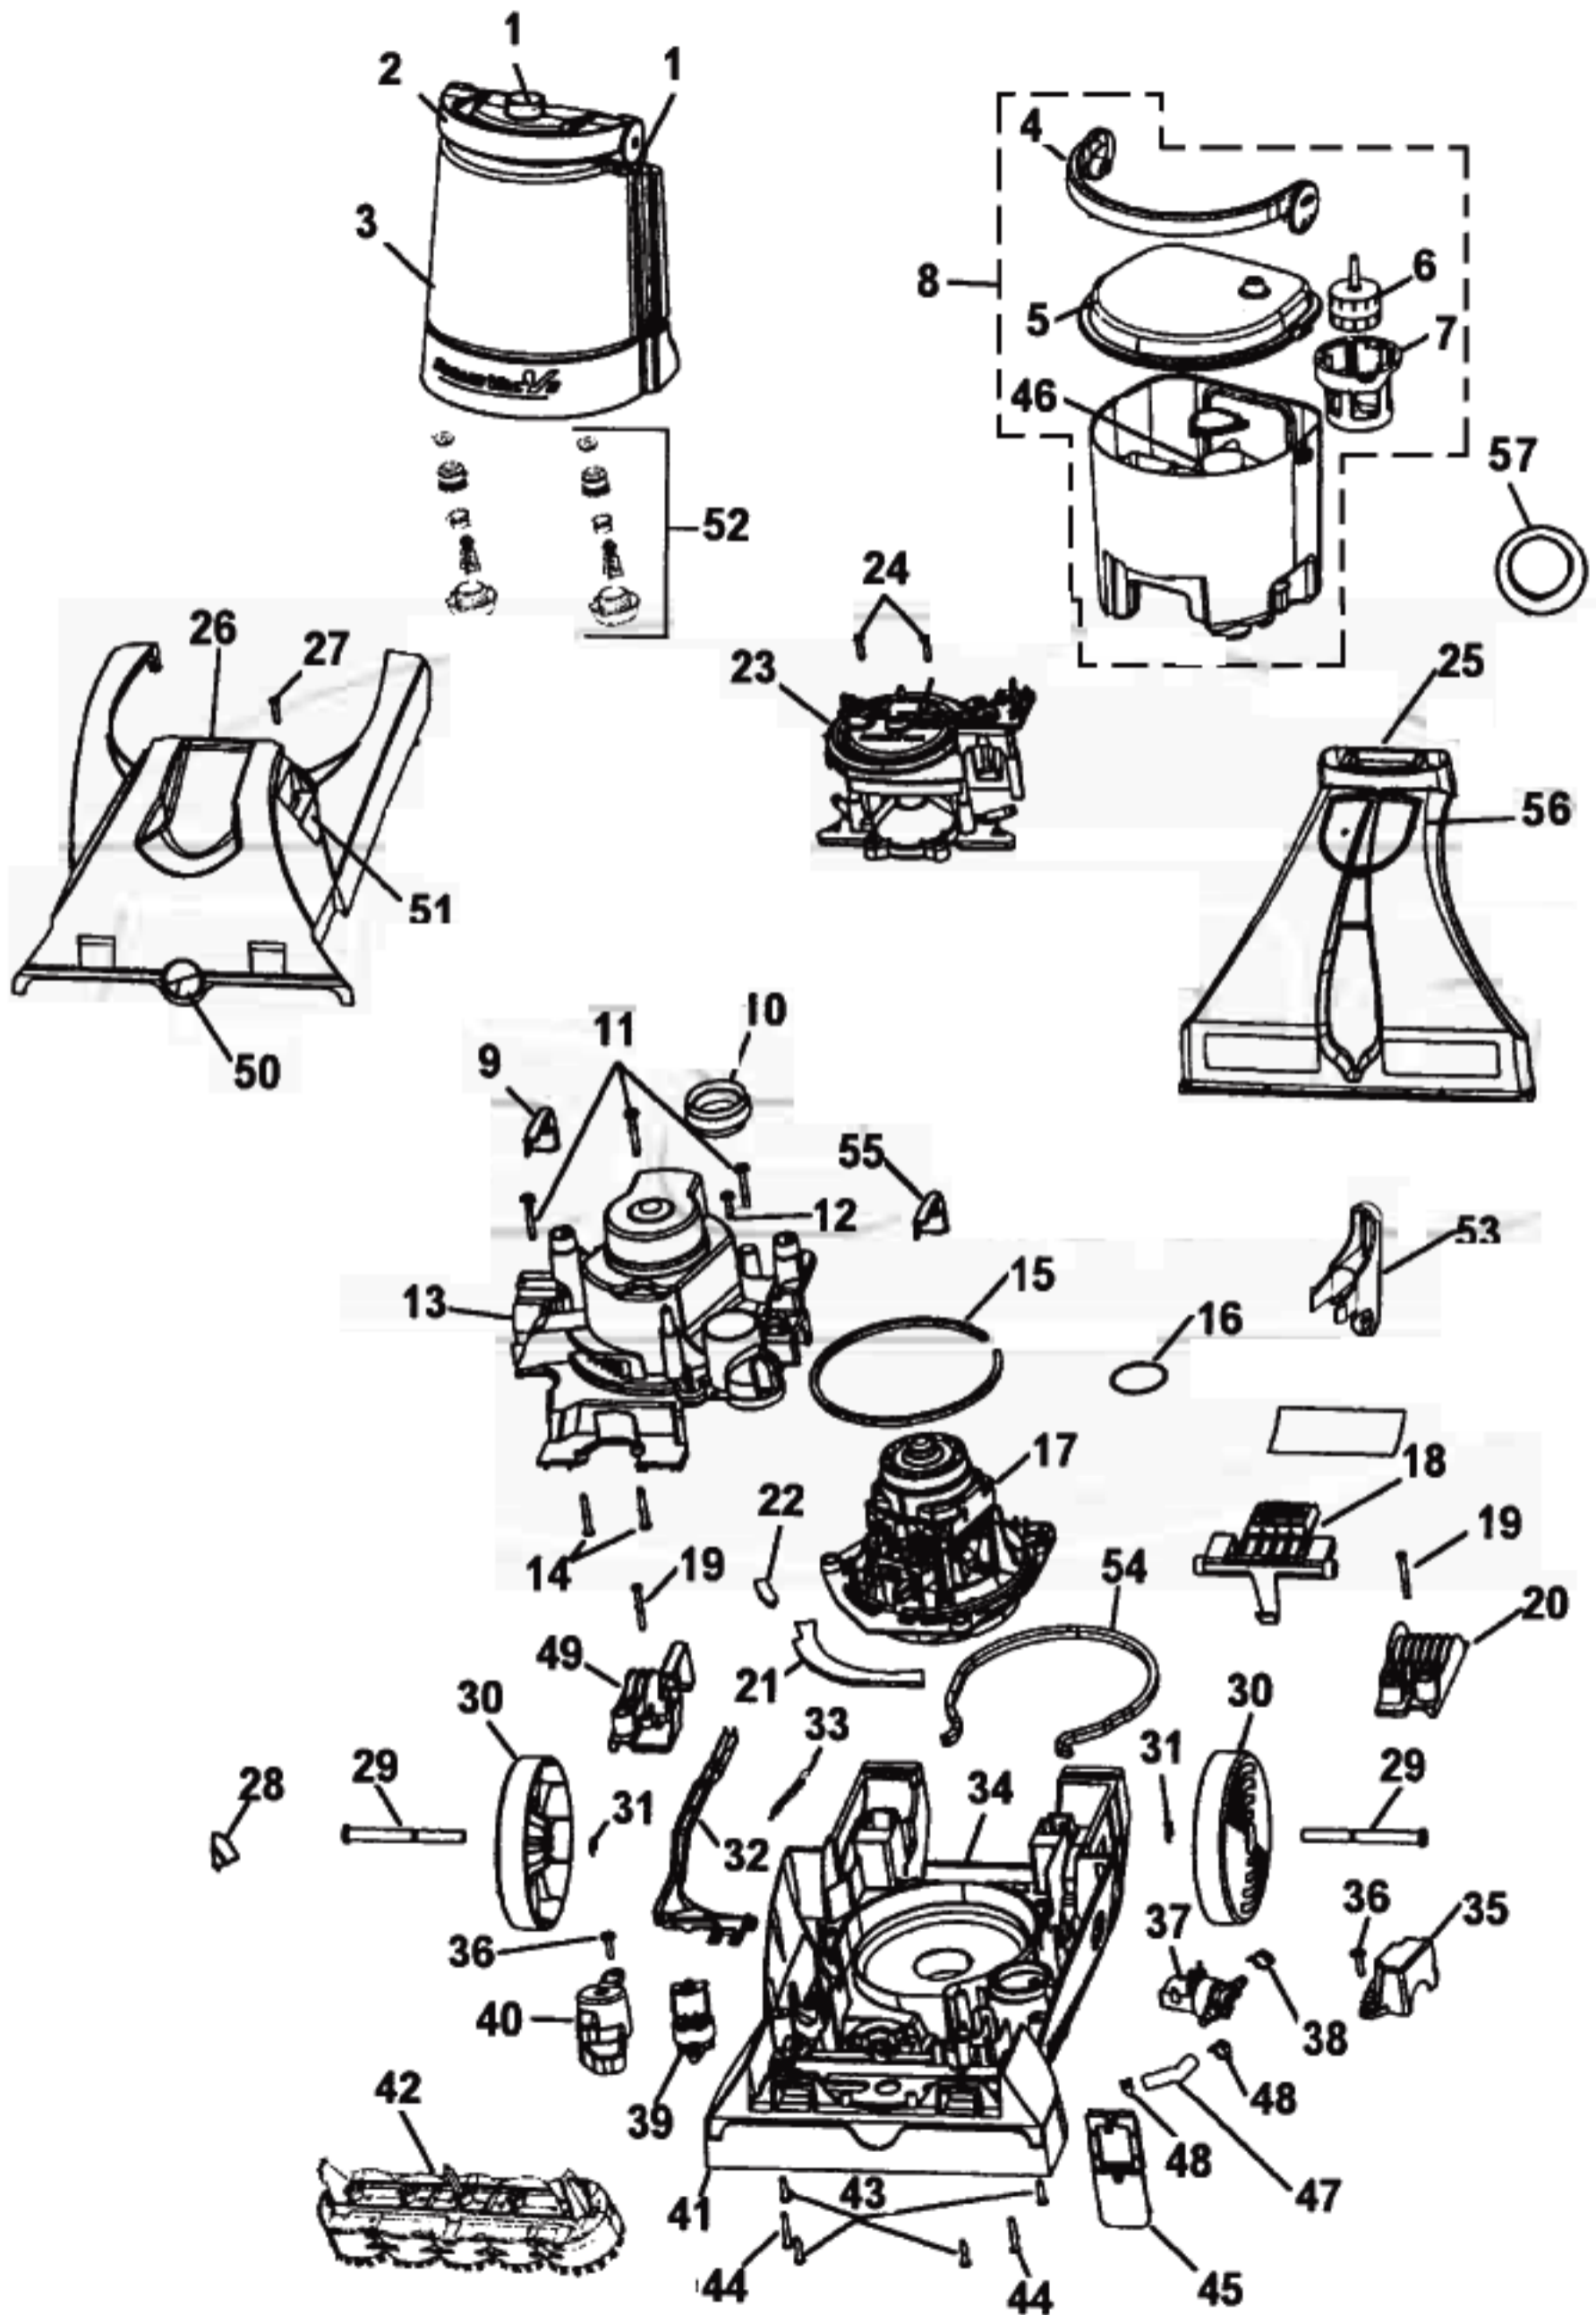

HOOVER Original

STEAM VAC V2

Models F7205-900, F7210-900, F7220-900, F-7225-900

Original **HOOVER**

STEAM VAC V2

Models F7205-900, F7210-900, F7220-900, F-7225-900

KEY	PART NO.	DESCRIPTION	KEY	PART NO.	DESCRIPTION
1	H-42272138	Threaded Cap Assembly	28	H-38421102	Indicator Knob -
2	H-39457030	Solution Tank Handle Black			F7210-900, F7220-900 - Hot Lime
3	H-42272137	Solution Tank Assembly With Support (Includes item 52) Does not include items 1 & 2	28	H-38421105	Indicator Knob -
4	H-39457032	Recovery Tank Handle			F7205-900, F7225-900 - Iris Blue
5	H-42272009	Lid Assembly (Include items 6 & 7)	29	H-32434011	Rear Axle (2)
6	H-43538002	Float	30	H-3852201P	Rear Wheel (2)
7	H-38719043	Float Retainer	31	H-160017	Lock Ring(2)
8	H-42272083	Recovery Tank Assembly Includes Items 4, 5, 6, 7, 46	32	H-38458066	Turbine Actuator Arm
9	H-36153071	Tank Latch - Right Hand Black	33	H-38331006	Spring
10	H-38784063	Standpipe Seal	34	H-37272097	Main Body Assembly (Inc. item 41)
11	H-23149004	Tapping Screw & Washer	35	H-37278013	Solenoid Cover - LH
12	H-23149002	Screw	36	H-23149002	Screw
13	H-37196162	Motor Cover	37	H-25686056	Solution Valve - Pressure
14	H-21479438	Screw	38	H-25411015	Hose Clamp
15	H-34113004	Motor Seal	39	H-25686057	Solution Valve - Gravity
16	H-25156521	O Ring	40	H-37278012	Solenoid Cover - RH
17	H-43576197	Motor Assembly - (also order item 21)	41	H-37272098	Main Body - Front
18	H-38434035	Handle Release Pedal	42	H-48437029	Brush Block Assembly
19	H-21447232	Screw	43	H-21447217	Screw
20	H-36131113	Trunnion Bracket - Left	44	H-21447268	Screw
21	H-38781074	Seal - Motor Mount - Front	45	H-43613018	Filter Cassette and Screen
22	H-38781073	Seal - Main Body - RH	46	H-38769022	Recovery Tank Baffle Wall
23	H-43191007	Turbine Assembly	47	H-66655448	Tubing - 6 3/4" (Trim to length)
24	H-21447217	Screw	48	H-25411014	Clamp
25	NLA	Nozzle Assembly (Order H-12002699)	49	H-36131114	Trunnion Bracket - RH
	H-12002699	Nozzle Assembly With Attachment Hose	50	H-51661020	Medallion
26	H-37271091	Hood - F7205-900, F7220-900 - Midnight Gray	51	H-51865029	Brush Speed Label
26	H-37271094	Hood - F7210-900 - Desert Sand Incl. 50 & 51	52	H-43513015	Supply Tank Valve Assem. (2 req'd)
26	H-37271092	Hood - F7225-900 - Black Incl. 50 & 51	53	H-36433169	Cord Hose Hook - Lower
27	H-21447217	Screw	54	H-38781067	Motor Seal
			55	H-36153070	Recovery Tank Latch Left Hand Black
				H-40201243	Handle Hardware Assembly (Not Shown)
			56	H-37276021	Tool Door
			57	H-38784091	Door Seal