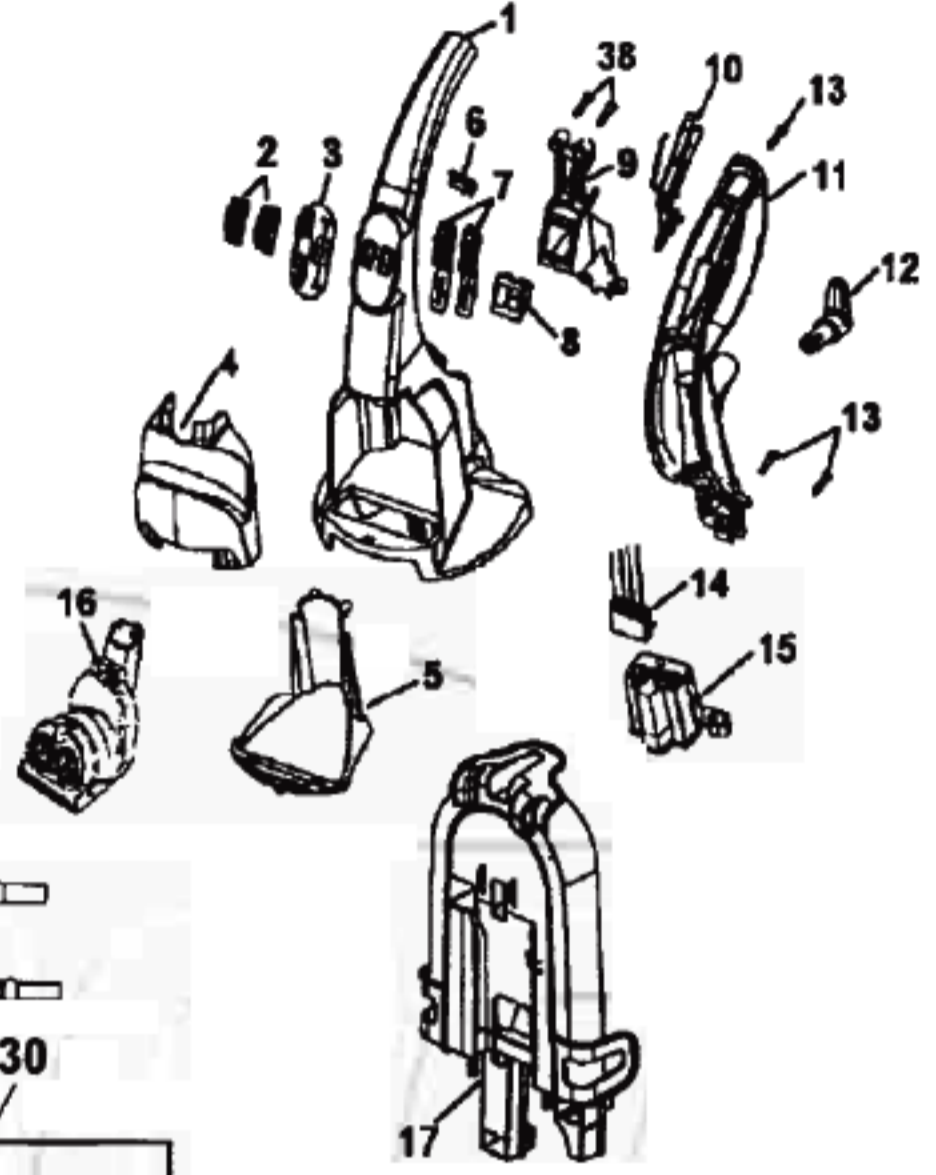

HOOVER Original

STEAM VAC V2

Models F7205-900, F7210-900, F7220-900, F-7225-900

Early Design
(Models Produced before 12/02)