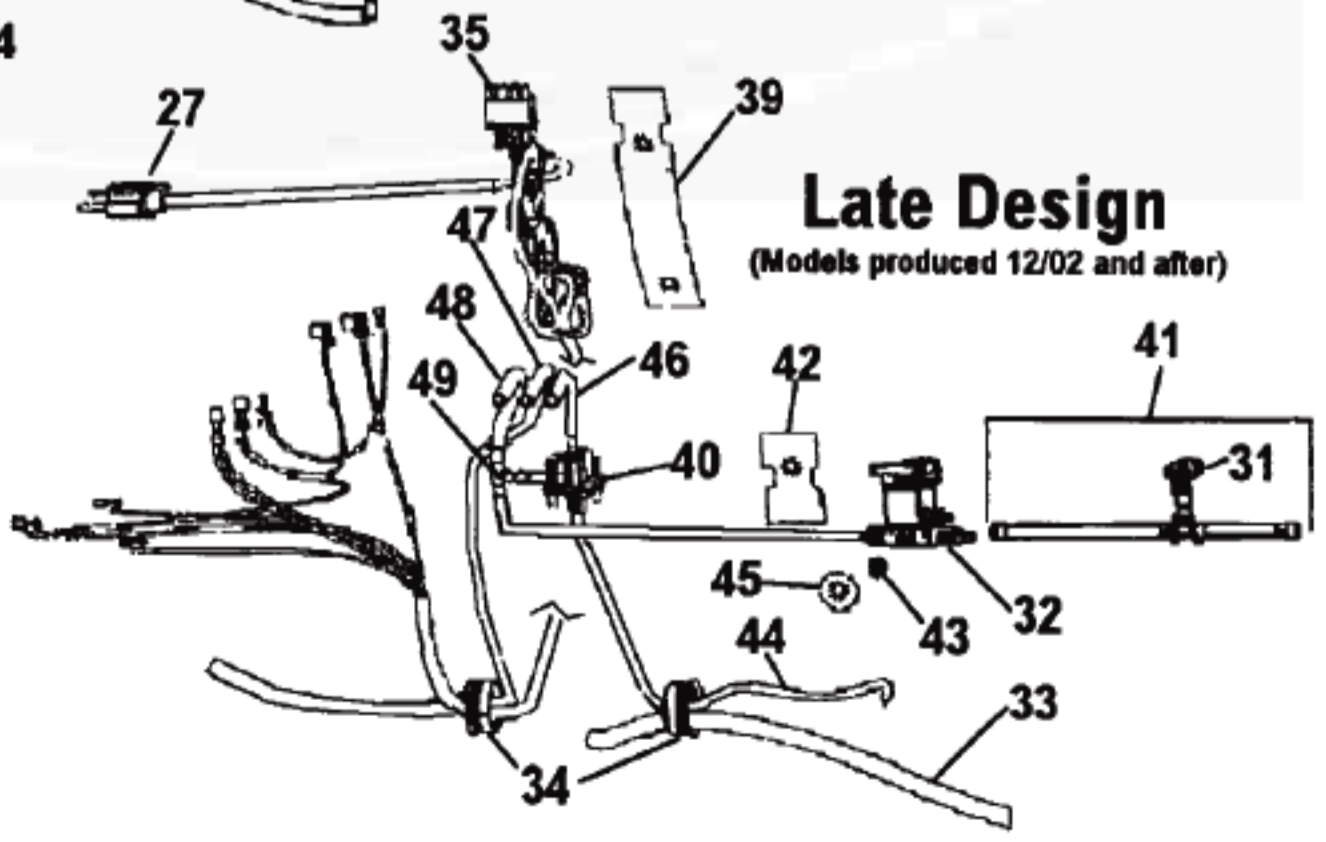

Late Design
(Models produced 12/02 and after)