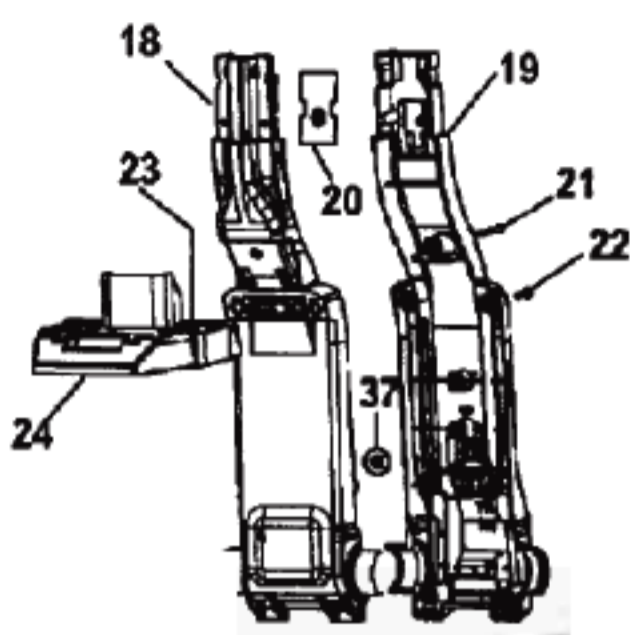

HOOVER Original

STEAM VAC V2

Models F7205-900, F7210-900, F7220-900, F-7225-900

Early Design
(Models Produced before 12/02)