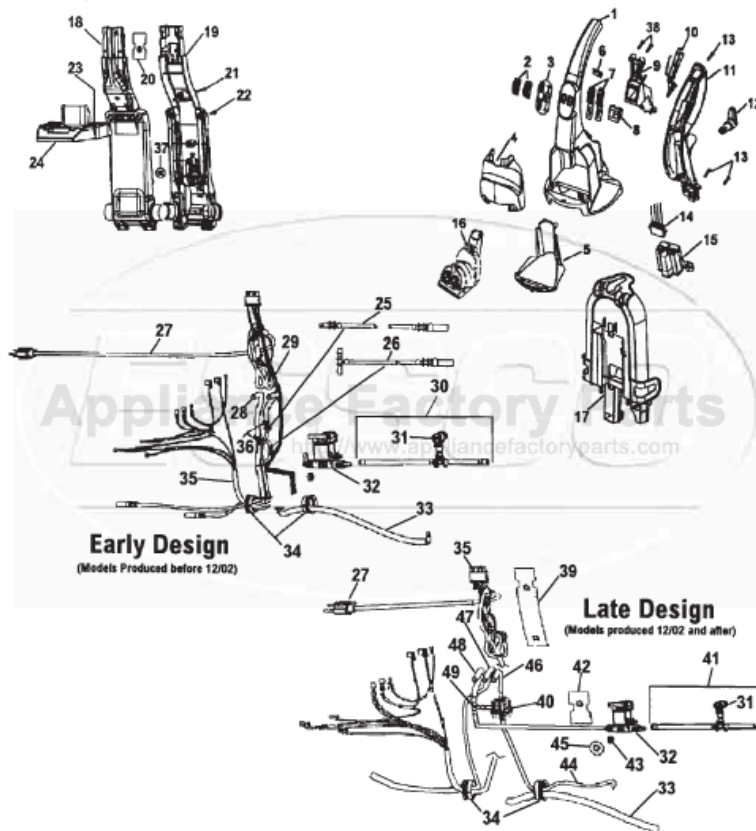

[Find Your HOOVER Vacuum Cleaner Parts - Select From 1456 Models](#)

----- Manual continues below part list -----