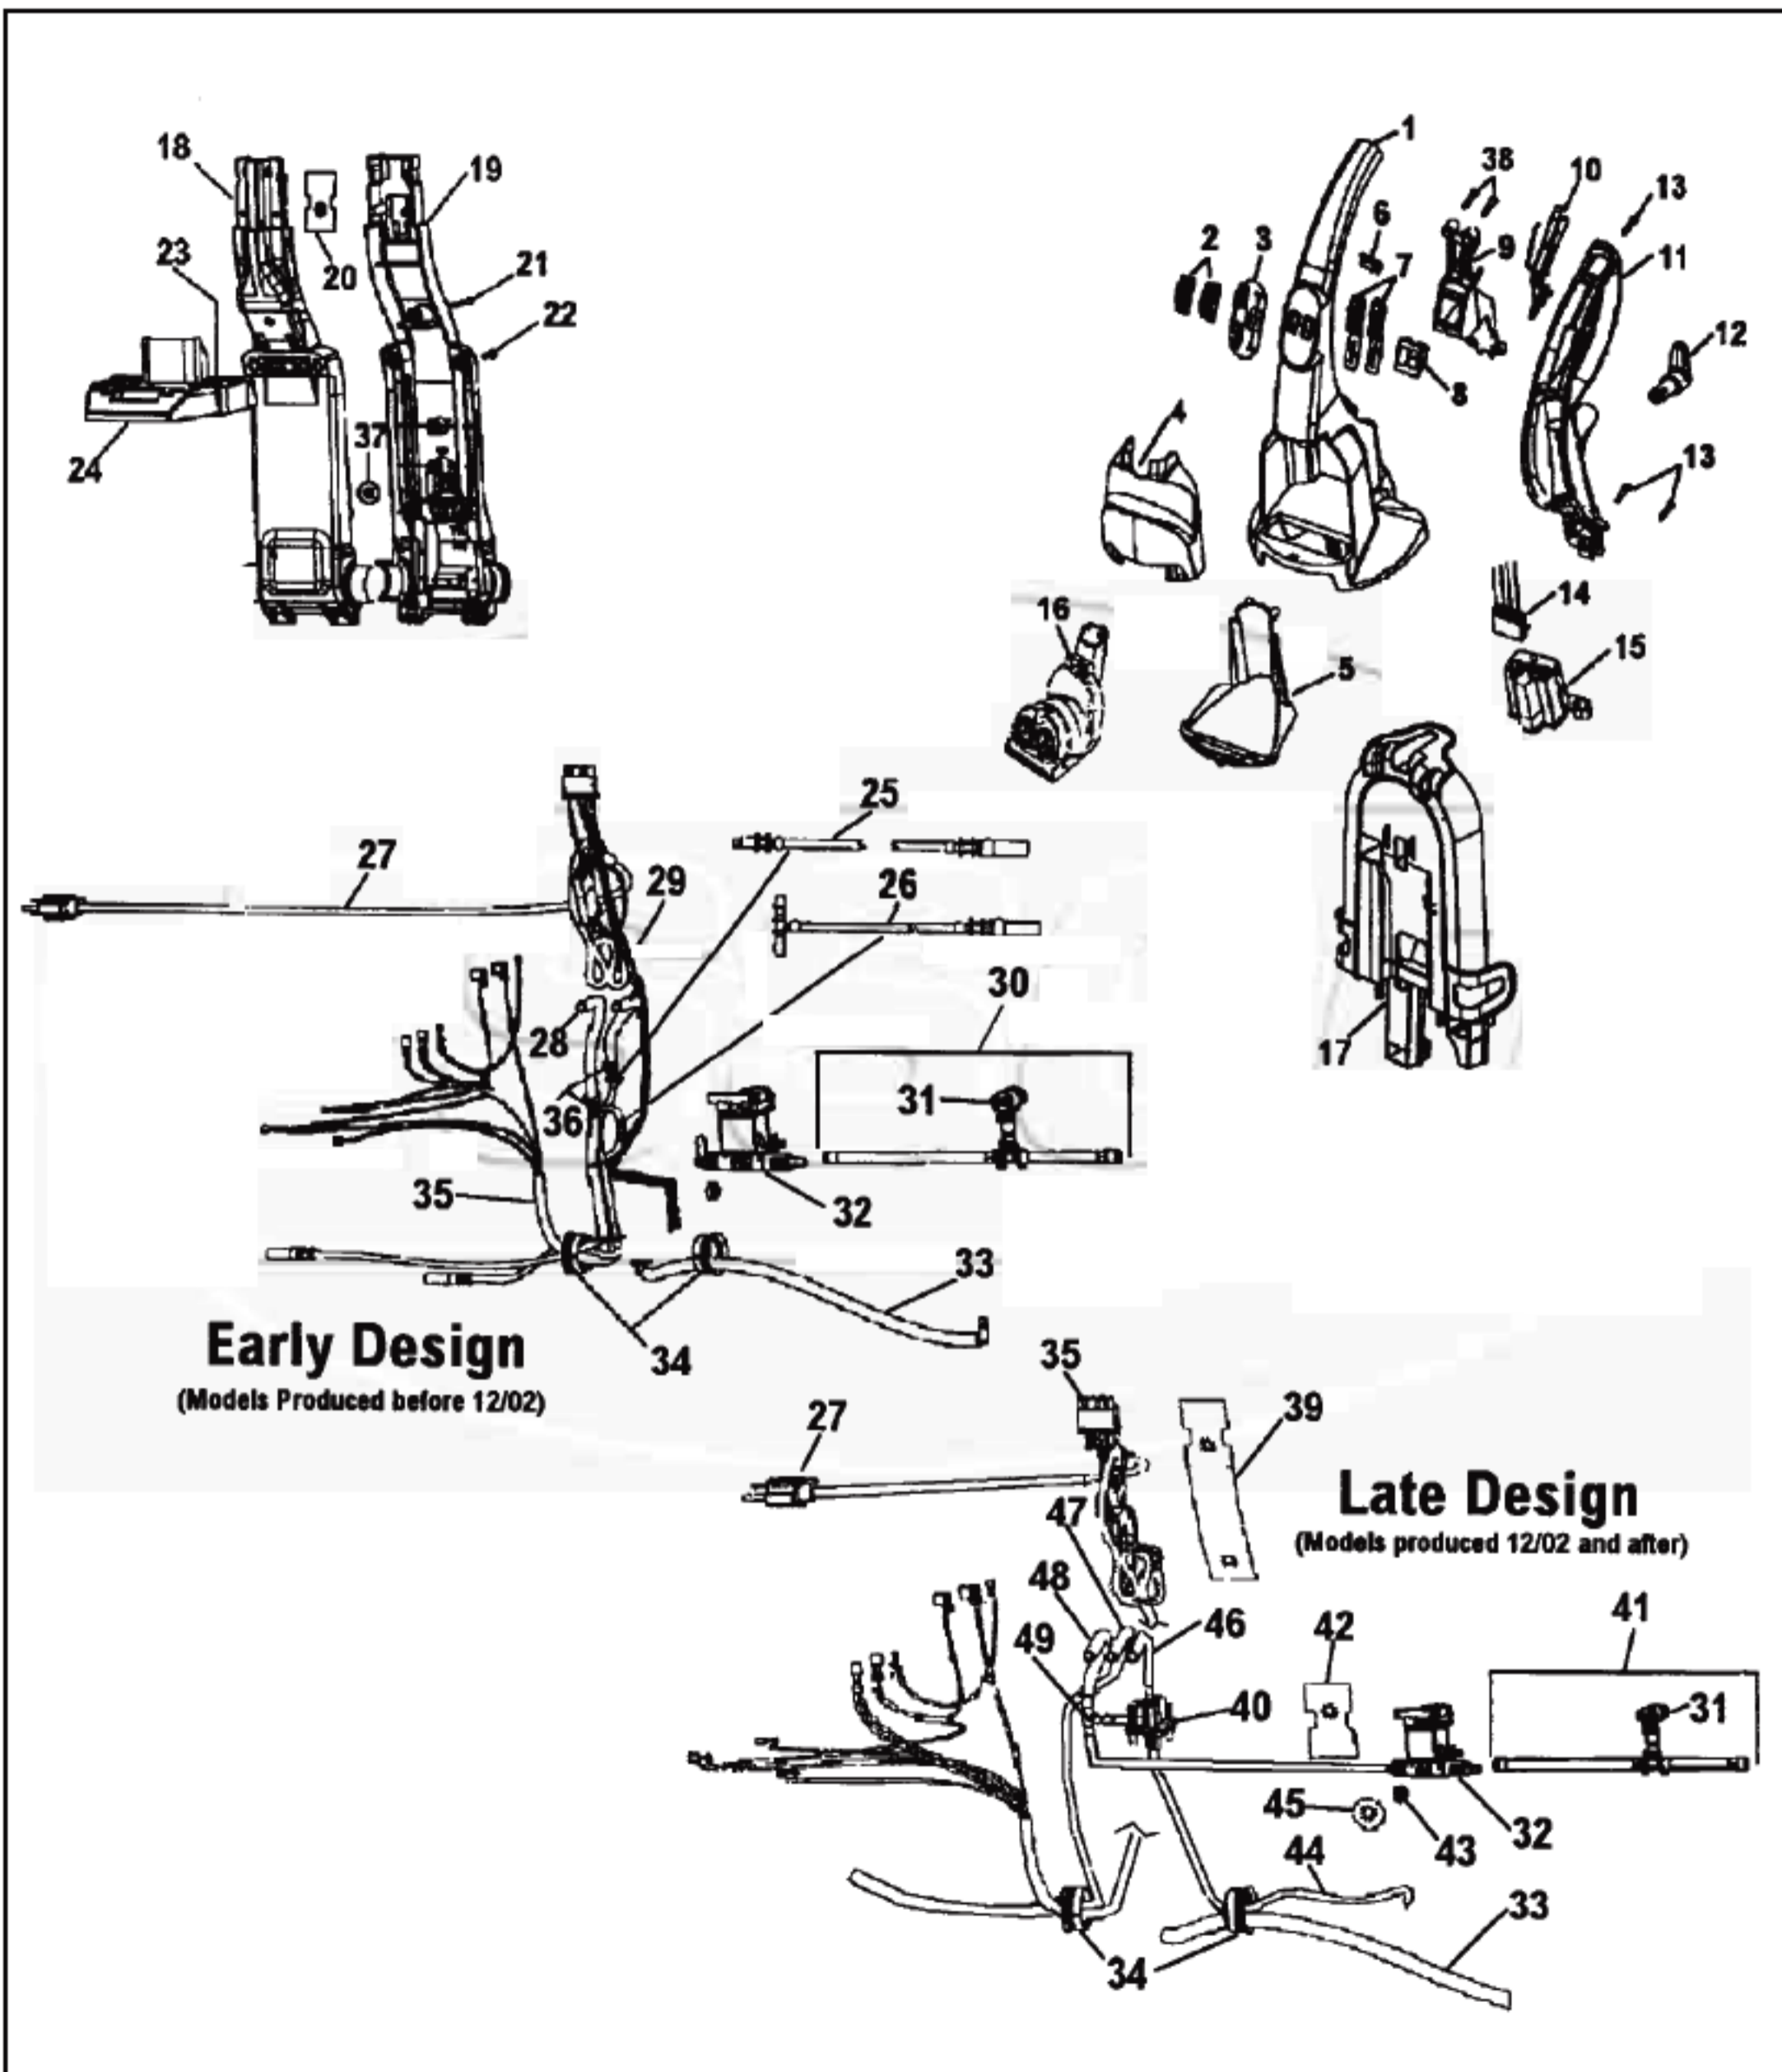

HOOVER Original

STEAM VAC V2

Models F7205-900, F7210-900, F7220-900, F-7225-900

Original **HOOVER**

STEAM VAC V2

Models F7205-900, F7210-900, F7220-900, F-7225-900

KEY	PART NO.	DESCRIPTION	KEY	PART NO.	DESCRIPTION
1	H-39466070	Upper Handle Assembly - Front - Models produced prior to 12/02 (Inc. items 2,3,6,7,8,9, 10)	20	H-34264006	Insulator
1	H-39466073	Upper Handle Assembly - Front - Models produced 12/02 and after (Inc. items 2, 3, 6, 7, 8, 9, 10)	21	H-21447019	Screw
1	H-39466072	Upper Handle Assembly - Front - F7205-900 - Models produced 12/02 and after (Inc. items 2, 3, 6, 7, 8, 9, 10)	22	H-21447269	Screw
1	H-39466071	Upper Handle Assembly - Front - F7205-900 - Models produced prior to 12/02 (Inc. items 2, 3, 6, 7, 8, 9, 10)	23	H-38764031	Metering Plate - (Models produced prior to 12/02)
2	H-38421101	Switch Button (2)	23	H-38764033	Metering Plate - (Models produced 12/02 and after)
3	H-52313107	Label		H-25156522	O Ring (Not Shown)
4	H-37276016	Tool Holder Cover - F7220-900, F7225-900	24	H-41423017	Supply Tank Support (Incl. 28, 29)
4	H-37276020	Tool Holder Cover - F7210-900	25	H-43491042	Connector / Tubing Assembly
4	H-37276019	Front Handle Cover - F7205-900	26	H-43491041	"T" Connector / Tubing Assembly
5	H-36433168	Tool Holder - F7220-900, F7225-900	27	H-46583124	Attachment Cord Assembly
5	H-36433176	Tool Holder - F7210-900	28	H-66655448	Tubing - 6 3/4"
6	H-28218051	Micro Switch	29	H-66655448	Tubing - 6 3/4" (Trim to length)
7	H-38458065	Switch Rod (2)	30	H-43491043	Connector / Tubing Assembly with Quick Disconnect
8	H-28267003	Rocker Switch, On/Off/Wash/Rinse	31	H-43523004	Quick Disconnect Assembly
9	H-46658002	Upper Handle Support / Switch Assembly Models produced prior to 12/02 (Inc. items 6, 8, 10, 14 & Wiring Harness)	32	H-43582011	Pump Assembly
9	H-46658005	Upper Handle Support / Switch Assembly Models produced 12/02 and after (Inc. items 6, 8, 10, 14 and the Wiring Harness)	33	H-43445004	Tubing / Elbow Assembly
9A	H-36436023	Support Only - (as shown)	34	H-32456001	Trunnion Sleeve
10	H-38434030	Control Lever	35	H-46658003	Wiring Harness Assembly
11	H-39458011	Upper Handle - Rear	36	H-25411014	Hose Clamp
12	H-39442047	Cord Wrap	37	H-34264007	Insulator
13	H-21447072	Screw	38	H-21447217	Screw
14	N/A	(Included with item 9)	39	H-34285001	Insulator
15	H-37922013	Wire Cover	40	H-43513013	Pressure Valve Assembly
16	H-48439002	Turbine Nozzle - F7220-900, F7225-900	41	H-43491046	Connector/Tubing Assembly
17	H-36433167	Tool Caddy	42	H-34264006	Insulator
18	H-39466075	Lower Handle - Front - (Models produced prior to 12/02)	43	H-25411014	Hose Clamp
18	H-39466076	Lower Handle - Front - (Models produced 12/02 and after)	44	H-68266023	Tubing
19	H-39466080	Lower Handle - Rear - (Models produced prior to 12/02)	45	H-34264007	Insulator
19	H-39466081	Lower Handle - Rear - (Models produced 12/02 and after)	46	H-66173011	Tubing - 6 3/4"
			47	H-66173011	Tubing - 6 3/4" (Trim to length)
			48	H-66173013	Tubing - 22 1/4"
			49	H-38681010	"T" Connector