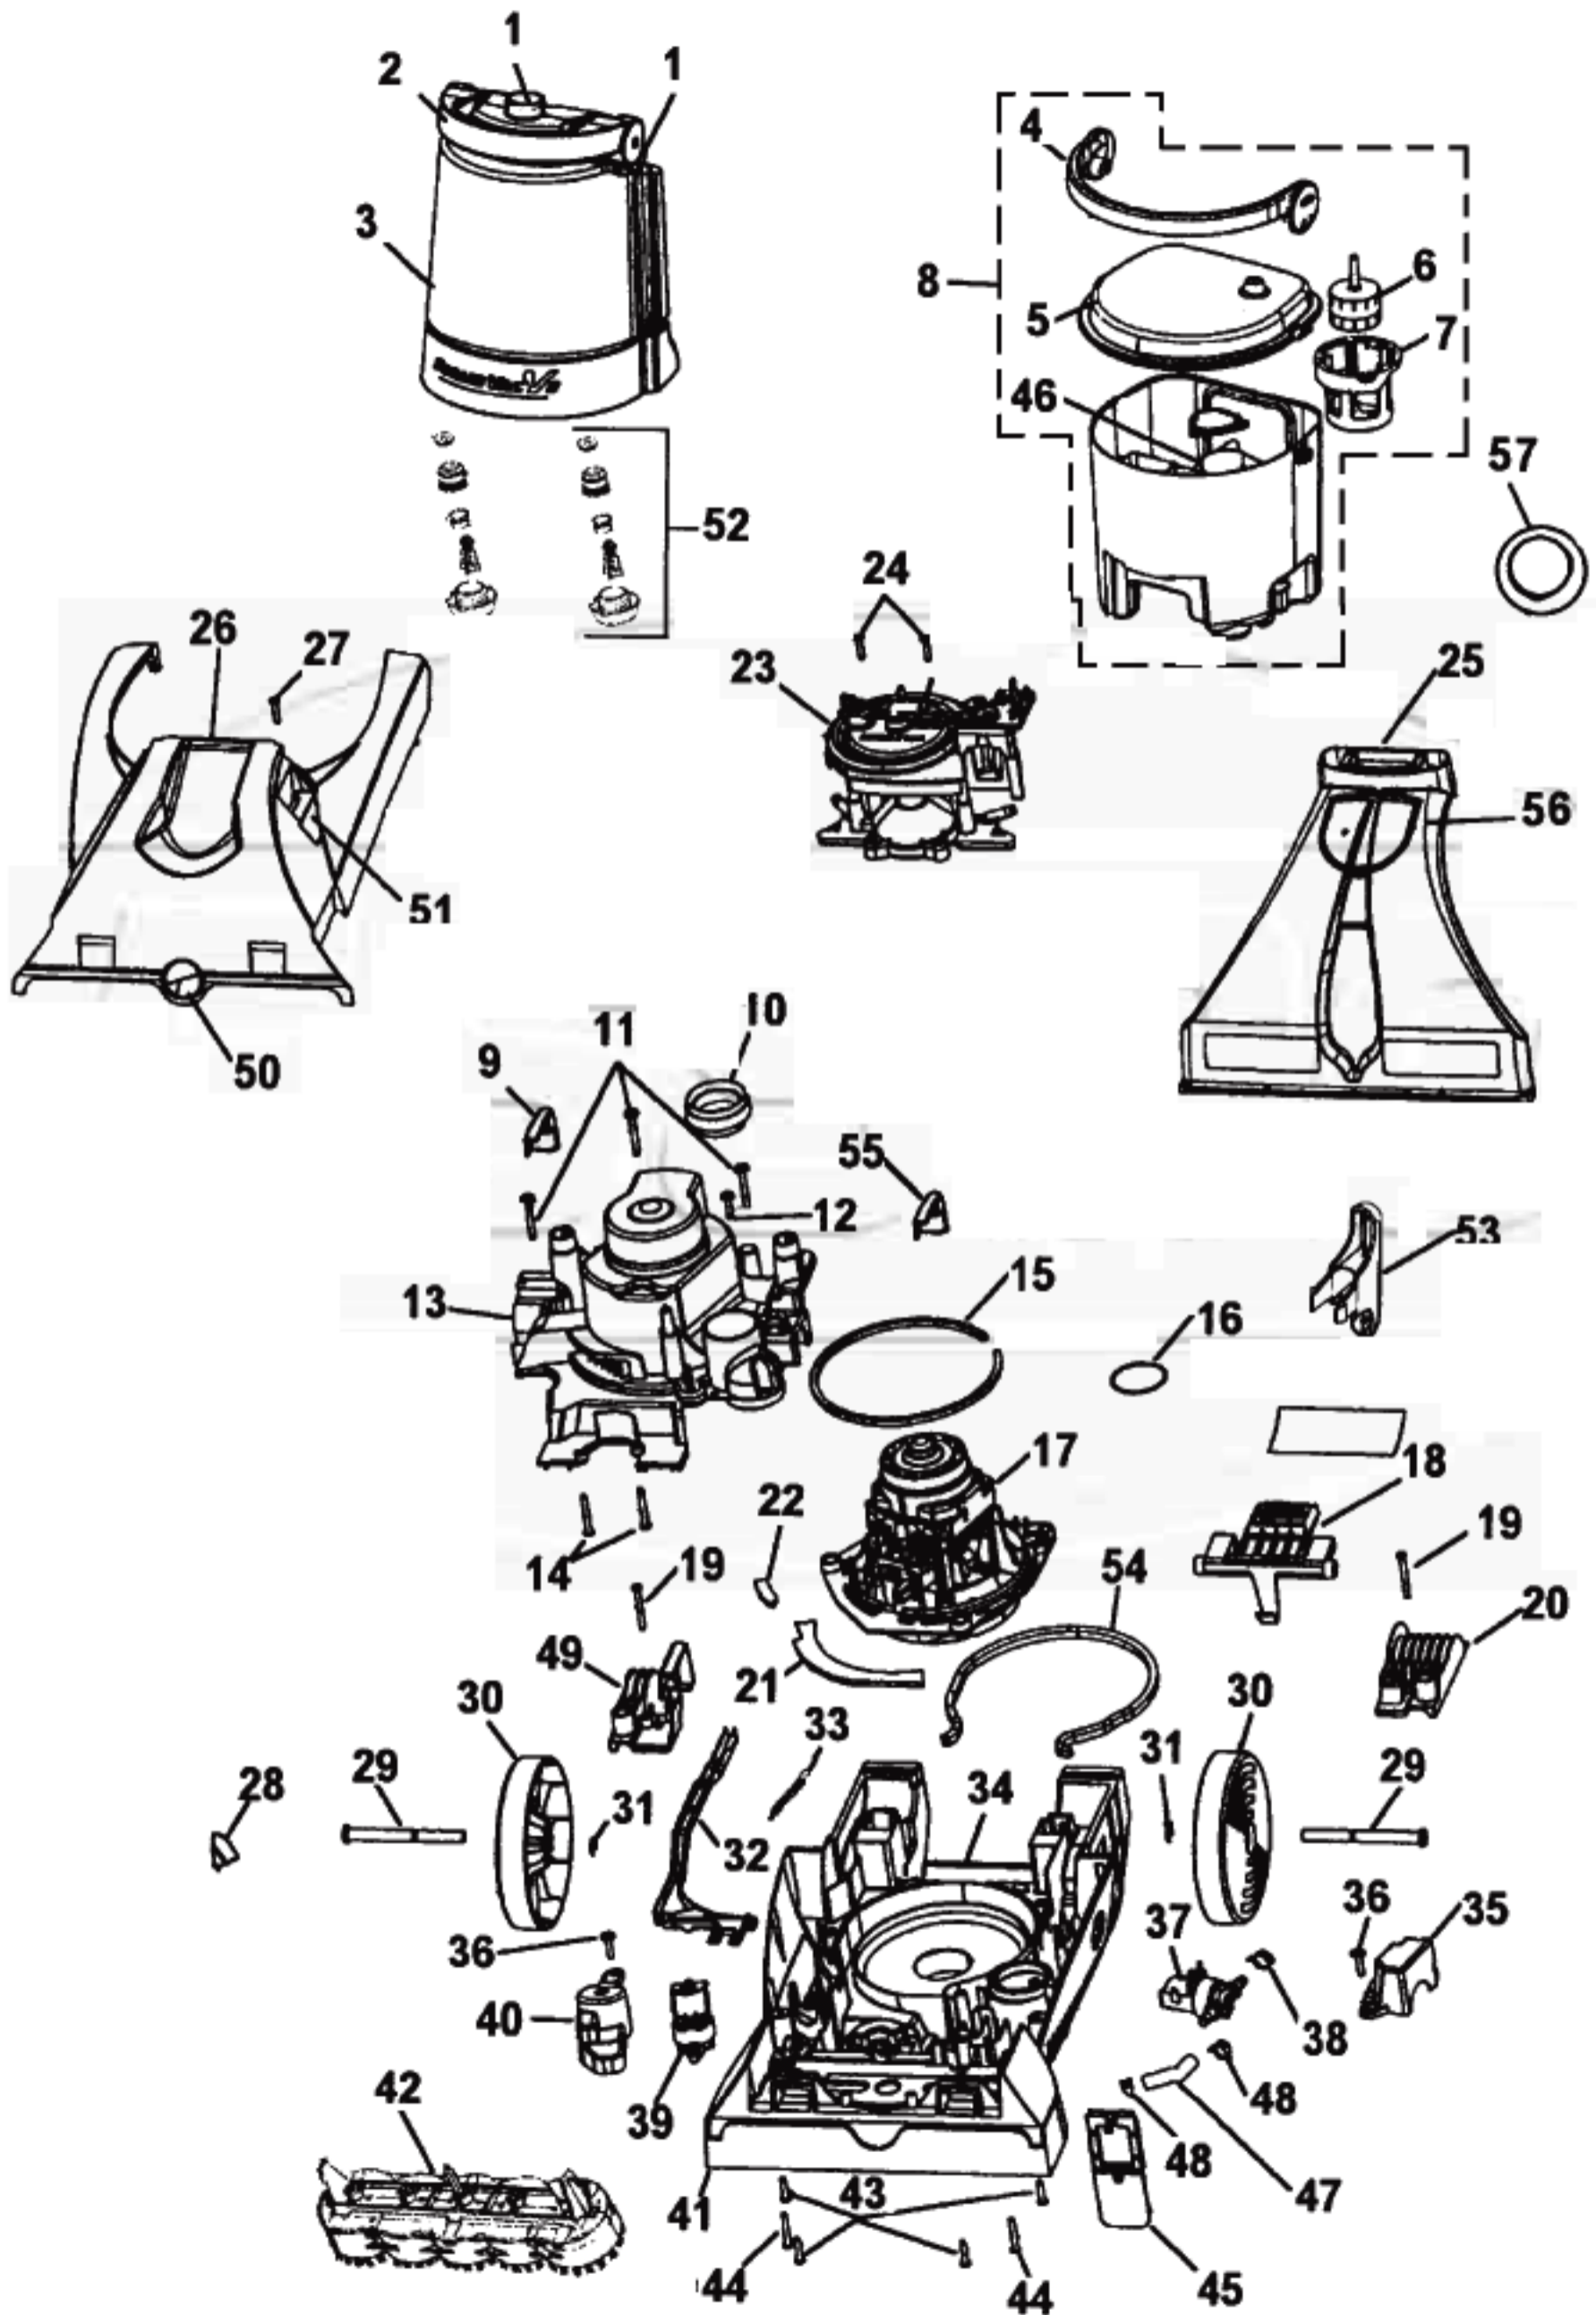

HOOVER Original

STEAM VAC V2

Models F7205-900, F7210-900, F7220-900, F-7225-900

Original **HOOVER**

STEAM VAC V2

Models F7205-900, F7210-900, F7220-900, F-7225-900

KEY	PART NO.	DESCRIPTION	KEY	PART NO.	DESCRIPTION
1	H-42272138	Threaded Cap Assembly	28	H-38421102	Indicator Knob -
2	H-39457030	Solution Tank Handle Black			F7210-900, F7220-900 - Hot Lime
3	H-42272137	Solution Tank Assembly With Support (Includes item 52) Does not include items 1 & 2	28	H-38421105	Indicator Knob -
4	H-39457032	Recovery Tank Handle			F7205-900, F7225-900 - Iris Blue
5	H-42272009	Lid Assembly (Include items 6 & 7)	29	H-32434011	Rear Axle (2)
6	H-43538002	Float	30	H-3852201P	Rear Wheel (2)
7	H-38719043	Float Retainer	31	H-160017	Lock Ring(2)
8	H-42272083	Recovery Tank Assembly Includes Items 4, 5, 6, 7, 46	32	H-38458066	Turbine Actuator Arm
9	H-36153071	Tank Latch - Right Hand Black	33	H-38331006	Spring
10	H-38784063	Standpipe Seal	34	H-37272097	Main Body Assembly (Inc. item 41)
11	H-23149004	Tapping Screw & Washer	35	H-37278013	Solenoid Cover - LH
12	H-23149002	Screw	36	H-23149002	Screw
13	H-37196162	Motor Cover	37	H-25686056	Solution Valve - Pressure
14	H-21479438	Screw	38	H-25411015	Hose Clamp
15	H-34113004	Motor Seal	39	H-25686057	Solution Valve - Gravity
16	H-25156521	O Ring	40	H-37278012	Solenoid Cover - RH
17	H-43576197	Motor Assembly - (also order item 21)	41	H-37272098	Main Body - Front
18	H-38434035	Handle Release Pedal	42	H-48437029	Brush Block Assembly
19	H-21447232	Screw	43	H-21447217	Screw
20	H-36131113	Trunnion Bracket - Left	44	H-21447268	Screw
21	H-38781074	Seal - Motor Mount - Front	45	H-43613018	Filter Cassette and Screen
22	H-38781073	Seal - Main Body - RH	46	H-38769022	Recovery Tank Baffle Wall
23	H-43191007	Turbine Assembly	47	H-66655448	Tubing - 6 3/4" (Trim to length)
24	H-21447217	Screw	48	H-25411014	Clamp
25	NLA	Nozzle Assembly (Order H-12002699)	49	H-36131114	Trunnion Bracket - RH
	H-12002699	Nozzle Assembly With Attachment Hose	50	H-51661020	Medallion
26	H-37271091	Hood - F7205-900, F7220-900 - Midnight Gray	51	H-51865029	Brush Speed Label
26	H-37271094	Hood - F7210-900 - Desert Sand Incl. 50 & 51	52	H-43513015	Supply Tank Valve Assem. (2 req'd)
26	H-37271092	Hood - F7225-900 - Black Incl. 50 & 51	53	H-36433169	Cord Hose Hook - Lower
27	H-21447217	Screw	54	H-38781067	Motor Seal
			55	H-36153070	Recovery Tank Latch Left Hand Black
				H-40201243	Handle Hardware Assembly (Not Shown)
			56	H-37276021	Tool Door
			57	H-38784091	Door Seal

Items Not Illustrated

H-34215001 Insulator - Solution Valve - P

Accessories

H-43491045 Hose Assembly Twist Lock (Not Shown)
H-91001063 Hose Assembly Latch Lock (Not Shown)
H-38613040 Upholstery Tool
H-57333016 Carpet Cleaning Solution - 16 oz
H-48417005 Bare Floor Cleaning Tool

NLA = No Longer Available