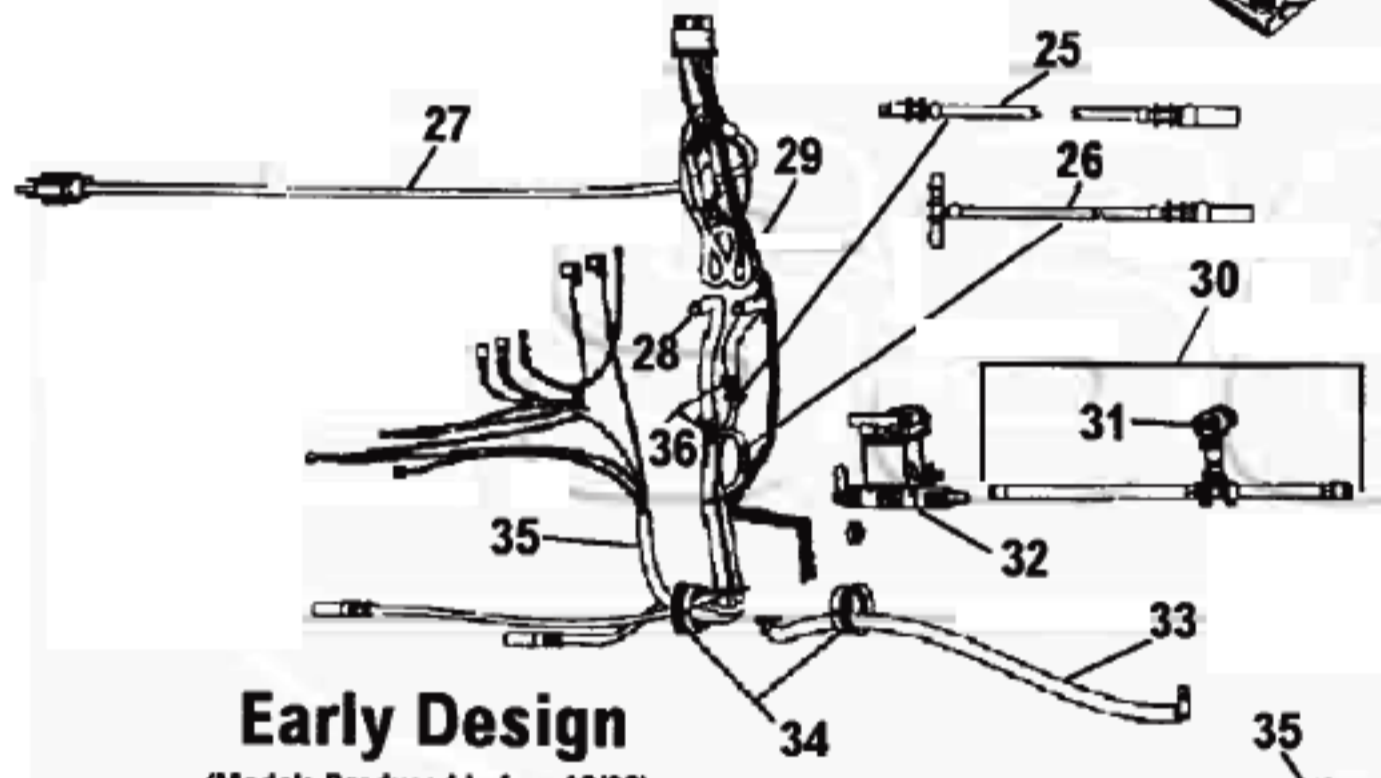

HOOVER Original

STEAM VAC V2

Models F7205-900, F7210-900, F7220-900, F-7225-900

Early Design
(Models Produced before 12/02)