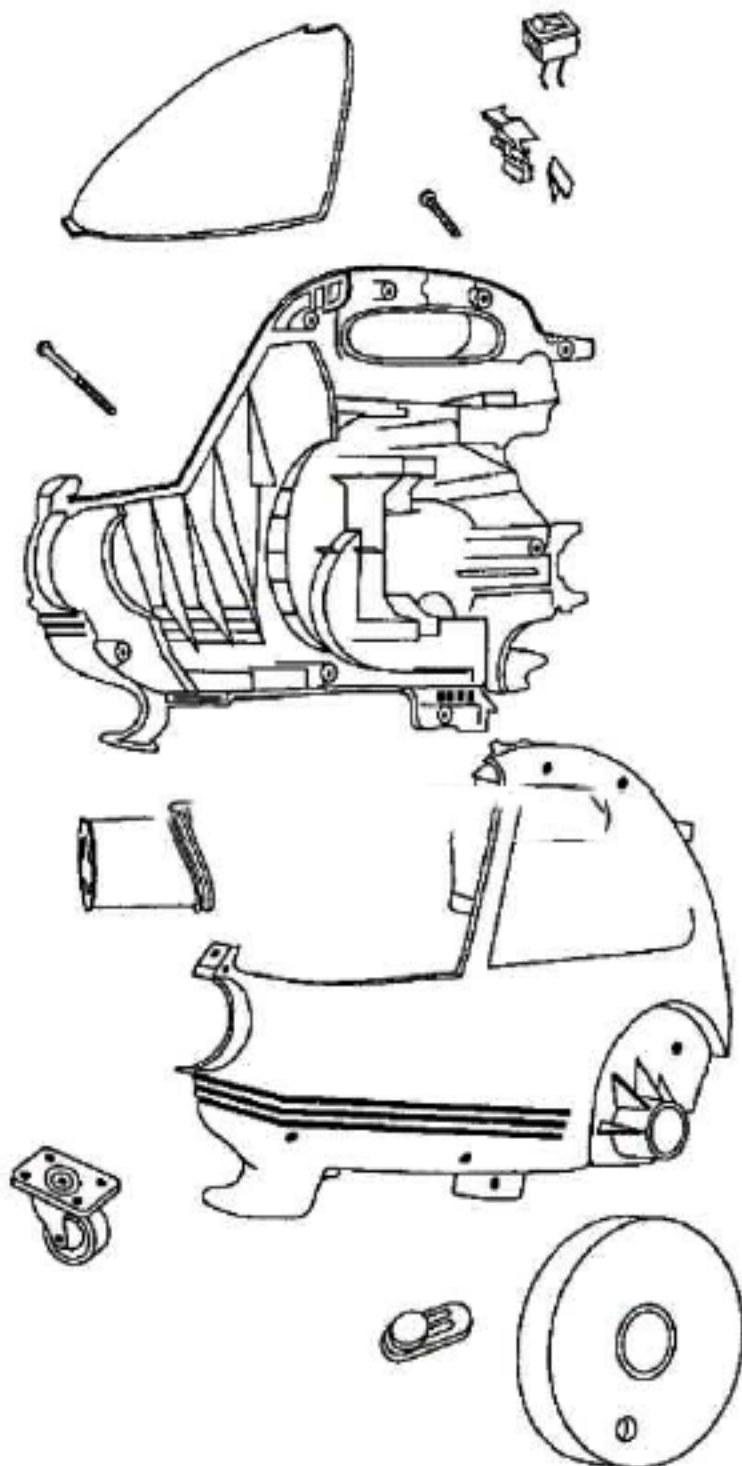

# Eureka 3624A Owner's Manual

[Shop genuine replacement parts for Eureka 3624A](#)

[Find Your Eureka Vacuum Cleaner Parts - Select From 855 Models](#)

----- Manual continues below part list -----

## Available Replacement Parts for Eureka 3624A

<a href="#">ER-1414</a>	EUREKA STYLE N DVC PAPER BAG (3 PACK)
<a href="#">E-38333</a>	FILTER, BAG 1PK

Ref#	Part	Description	Comments	Qty
1	27281-1	PLATE - HOSE COUPLING		
2	37115-4	HOOK - CORD RELEASE		
3	38280-1	LATCH - COVER		
4	38329-2	SWITCH ASSEMBLY - ROCKER		
5	53197-1	SCREW PACKAGE		
6	53197-2	SCREW PACKAGE		
7	54550-1	WHEEL - REAR		
8	55405	CASTER ASSEMBLY		
9	57867	SPRING - LATCH		

Ref#	Part	Description	Comments	Qty
1	14757-1	PLATE - MOTOR		
2	26715A	GASKET - MOTOR MOUNTING		
3	27382-1	CORD & POLARIZED PLUG ASS		
4	38333	FILTER		
5	53141	TIE - CABLE		
6	53214-2	WIRE SPLICE 5		
7	55483	GASKET - MOTOR STACK		
8	56146	THERMOSTAT		
9	57988	PAPER BAG - STYLE N		