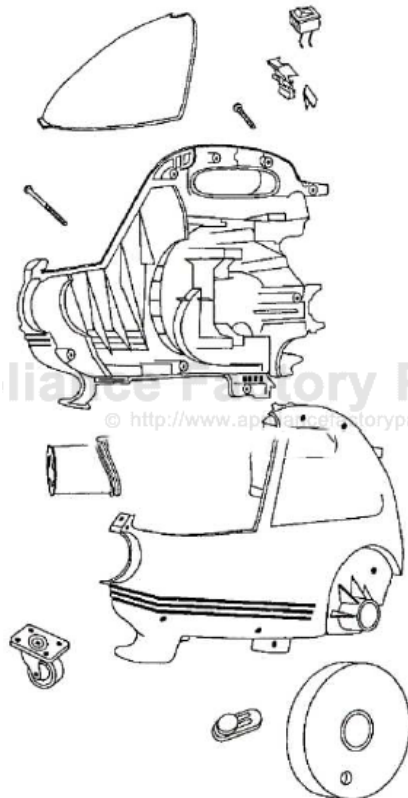

# Eureka 3624A Owner's Manual

[Shop genuine replacement parts for Eureka 3624A](#)

[Find Your Eureka Vacuum Cleaner Parts - Select From 855 Models](#)

----- Manual continues below part list -----

## Available Replacement Parts for Eureka 3624A

<a href="#">ER-1414</a>	EUREKA STYLE N DVC PAPER BAG (3 PACK)
<a href="#">E-38333</a>	FILTER, BAG 1PK

Ref#	Part	Description	Comments	Qty
1	27281-1	PLATE - HOSE COUPLING		
2	37115-4	HOOK - CORD RELEASE		
3	38280-1	LATCH - COVER		
4	38329-2	SWITCH ASSEMBLY - ROCKER		
5	53197-1	SCREW PACKAGE		
6	53197-2	SCREW PACKAGE		
7	54550-1	WHEEL - REAR		
8	55405	CASTER ASSEMBLY		
9	57867	SPRING - LATCH		

Ref#	Part	Description	Comments	Qty
1	14757-1	PLATE - MOTOR		
2	26715A	GASKET - MOTOR MOUNTING		
3	27382-1	CORD & POLARIZED PLUG ASS		
4	38333	FILTER		
5	53141	TIE - CABLE		
6	53214-2	WIRE SPLICE 5		
7	55483	GASKET - MOTOR STACK		
8	56146	THERMOSTAT		
9	57988	PAPER BAG - STYLE N		