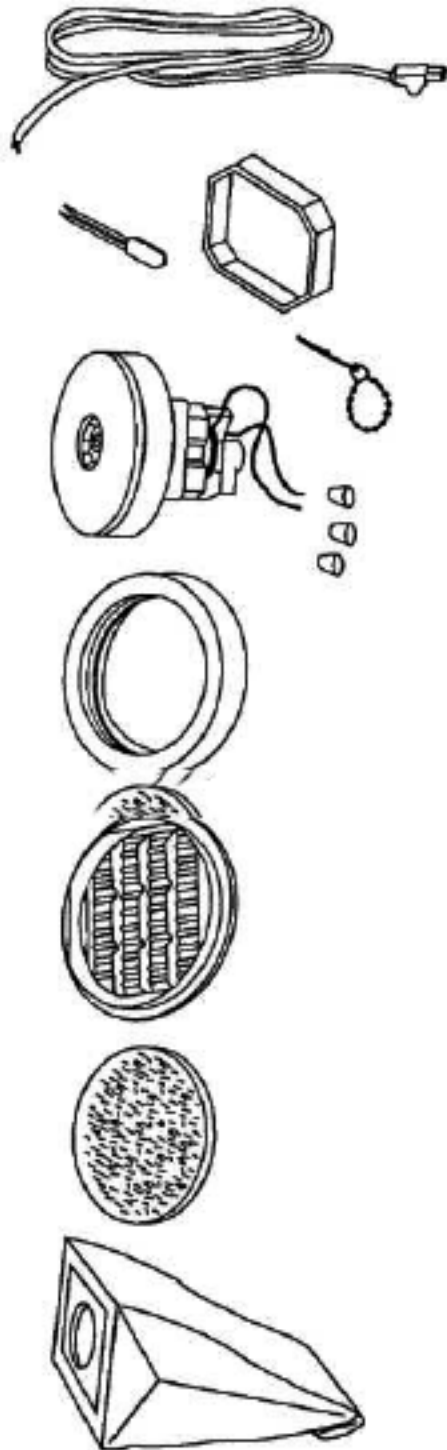

# Eureka 3624A Owner's Manual

[Shop genuine replacement parts for Eureka 3624A](#)

[Find Your Eureka Vacuum Cleaner Parts - Select From 855 Models](#)

----- Manual continues below part list -----

## Available Replacement Parts for Eureka 3624A

<a href="#">ER-1414</a>	EUREKA STYLE N DVC PAPER BAG (3 PACK)
<a href="#">E-38333</a>	FILTER, BAG 1PK

Ref#	Part	Description	Comments	Qty
1	27281-1	PLATE - HOSE COUPLING		
2	37115-4	HOOK - CORD RELEASE		
3	38280-1	LATCH - COVER		
4	38329-2	SWITCH ASSEMBLY - ROCKER		
5	53197-1	SCREW PACKAGE		
6	53197-2	SCREW PACKAGE		
7	54550-1	WHEEL - REAR		
8	55405	CASTER ASSEMBLY		
9	57867	SPRING - LATCH		

Ref#	Part	Description	Comments	Qty
1	14757-1	PLATE - MOTOR		
2	26715A	GASKET - MOTOR MOUNTING		
3	27382-1	CORD & POLARIZED PLUG ASS		
4	38333	FILTER		
5	53141	TIE - CABLE		
6	53214-2	WIRE SPLICE 5		
7	55483	GASKET - MOTOR STACK		
8	56146	THERMOSTAT		
9	57988	PAPER BAG - STYLE N		