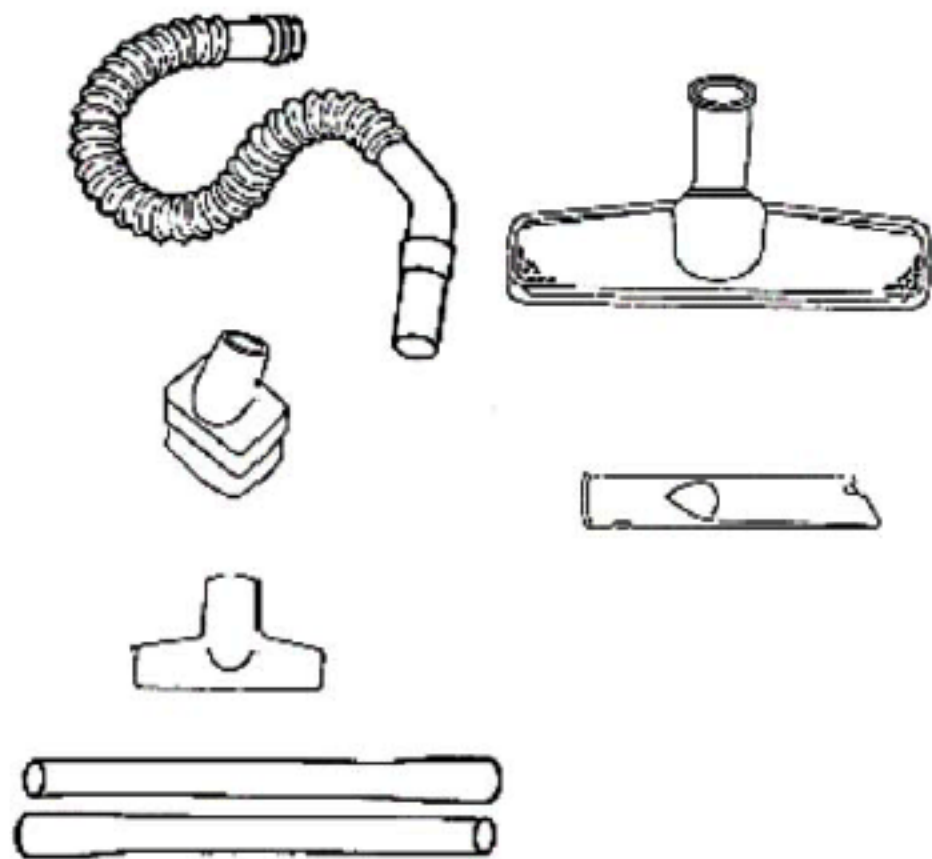

## PARTS1 - 3831A

Ref #	Part	Description	Comments	Qty
1	14762-1	WHEEL - REAR		
2	27281-1	PLATE - HOSE COUPLING		
3	37115-4	HOOK - CORD RELEASE		
4	38280-1	LATCH - COVER		
5	38329-2	SWITCH ASSEMBLY - ROCKER		
6	53197-1	SCREW PACKAGE		
7	53197-2	SCREW PACKAGE		
8	54549-11	BAG COVER - PACKAGED		
9	55406	CASTER ASSY		
10	57867	SPRING - LATCH		
11	60033	GASKET SET		

## PARTS2 - 3831A

Ref #	Part	Description	Comments	Qty
1	14757-1	PLATE - MOTOR		
2	26715A	GASKET - MOTOR MOUNTING		
3	27382-1	CORD & POLARIZED PLUG ASS		
4	38333	FILTER		
5	46713-1	TIE - CABLE (PURCHASED)		
6	53214-2	WIRE SPLICE 5		
7	54401	MOTOR ASSEMBLY - PACKAGED		
8	55463	GASKET - MOTOR STACK		
9	56146	THERMOSTAT		
10	57988	PAPER BAG PKG ASSY (STYLE		