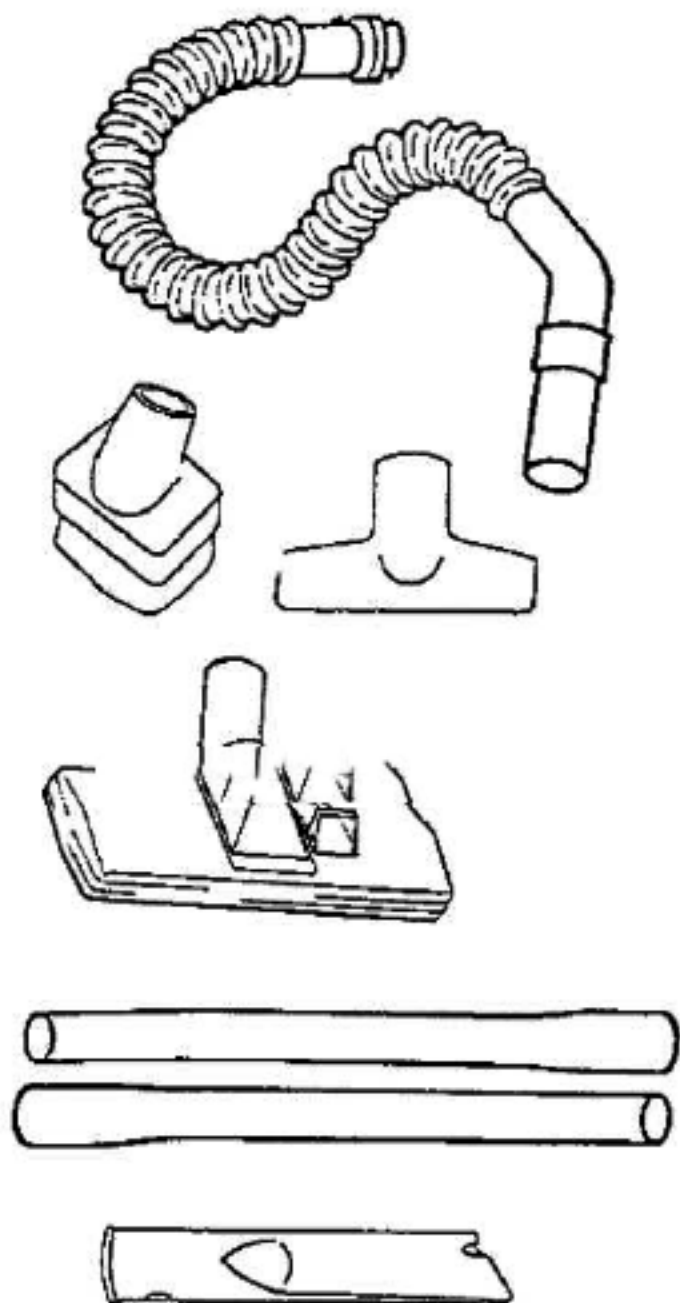

Ref#	Part	Description	Comments	Qty
1	14762-1	WHEEL - REAR		
2	27281-1	PLATE - HOSE COUPLING		
3	37115-4	HOOK - CORD RELEASE		
4	38280-1	LATCH - COVER		
5	38329-2	SWITCH ASSEMBLY - ROCKER		
6	53197-1	SCREW PACKAGE		
7	53197-2	SCREW PACKAGE		
8	54549-12	BAG COVER - PACKAGED		
9	55406	CASTER ASSEMBLY		
10	57867	SPRING - LATCH		
11	60033	GASKET SET		

Ref#	Part	Description	Comments	Qty
1	14757-1	PLATE - MOTOR		
2	26715A	GASKET - MOTOR MOUNTING		
3	27382-1	CORD & POLARIZED PLUG ASS		
4	38333	FILTER		
5	48713-1	TIE - CABLE		
6	55463	GASKET - MOTOR STACK		
7	56146	THERMOSTAT		
8	57988	PAPER BAG - STYLE N		
9	60192-1	WIRE SPLICE 5		

Ref#	Part	Description	Comments	Qty
1	37653-3	BLEEDER		
2	53363-4	HOSE ASSEMBLY - CARTONED		
3	54723	WAND - STRAIGHT		
4	54780	TOOL - CREVICE		
5	54782	UPHOLSTERY NOZZLE ASSEMBL		
6	54787	DUSTING BRUSH - PACKAGED		
7	54882	DELUXE CARPET NOZZLE		