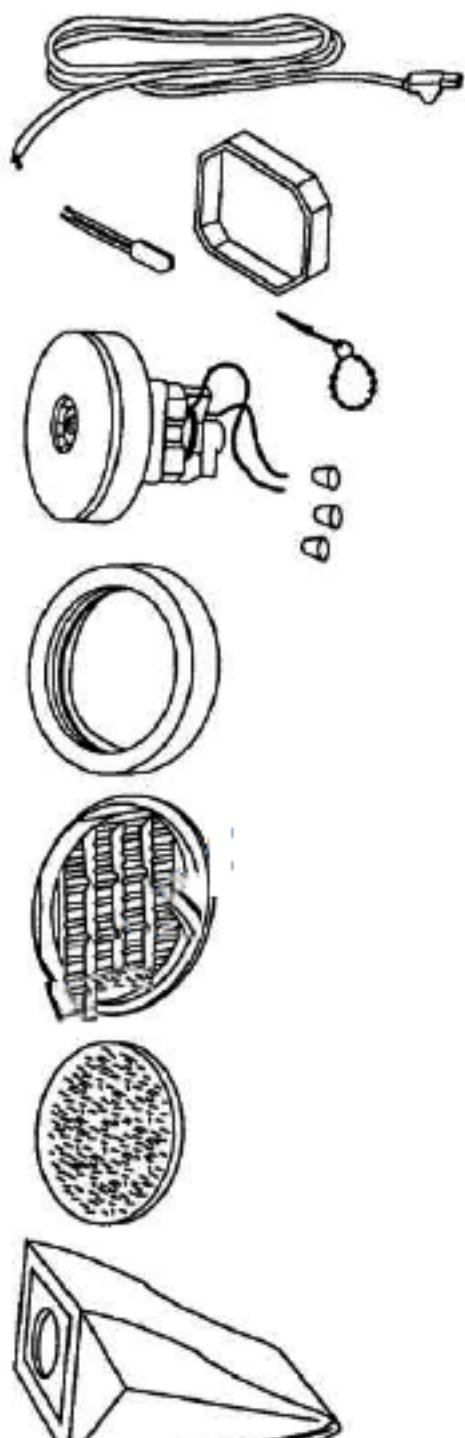

## Available Replacement Parts for Eureka 3650A

<a href="#">ER-1414</a>	EUREKA STYLE N DVC PAPER BAG (3 PACK)
<a href="#">E-38333</a>	FILTER, BAG 1PK

Ref #	Part	Description	Comments	Qty
1	27281-1	PLATE - HOSE COUPLING		
2	37115-4	HOOK - CORD RELEASE		
3	38280-1	LATCH - COVER		
4	38329-2	SWITCH ASSEMBLY - ROCKER		
5	53197-1	SCREW PACKAGE		
6	53197-2	SCREW PACKAGE		
7	54549-4	BAG COVER - PACKAGED		
8	54550-1	WHEEL - REAR		
9	55406	CASTER ASSEMBLY		
10	55919-1	GASKET - SHELL		

Ref #	Part	Description	Comments	Qty
1	14757-1	PLATE - MOTOR		
2	26715A	GASKET - MOTOR MOUNTING		
3	27382-1	CORD & POLARIZED PLUG ASS		
4	38333	FILTER		
5	53141	TIE - CABLE (PURCHASED)		
6	53214-2	WIRE SPLICE 5		
7	54404	MOTOR ASSY - CTND		
8	55463	GASKET - MOTOR STACK		
9	56146	THERMOSTAT		
10	57988	PAPER BAG PKG ASSY (STYLE		