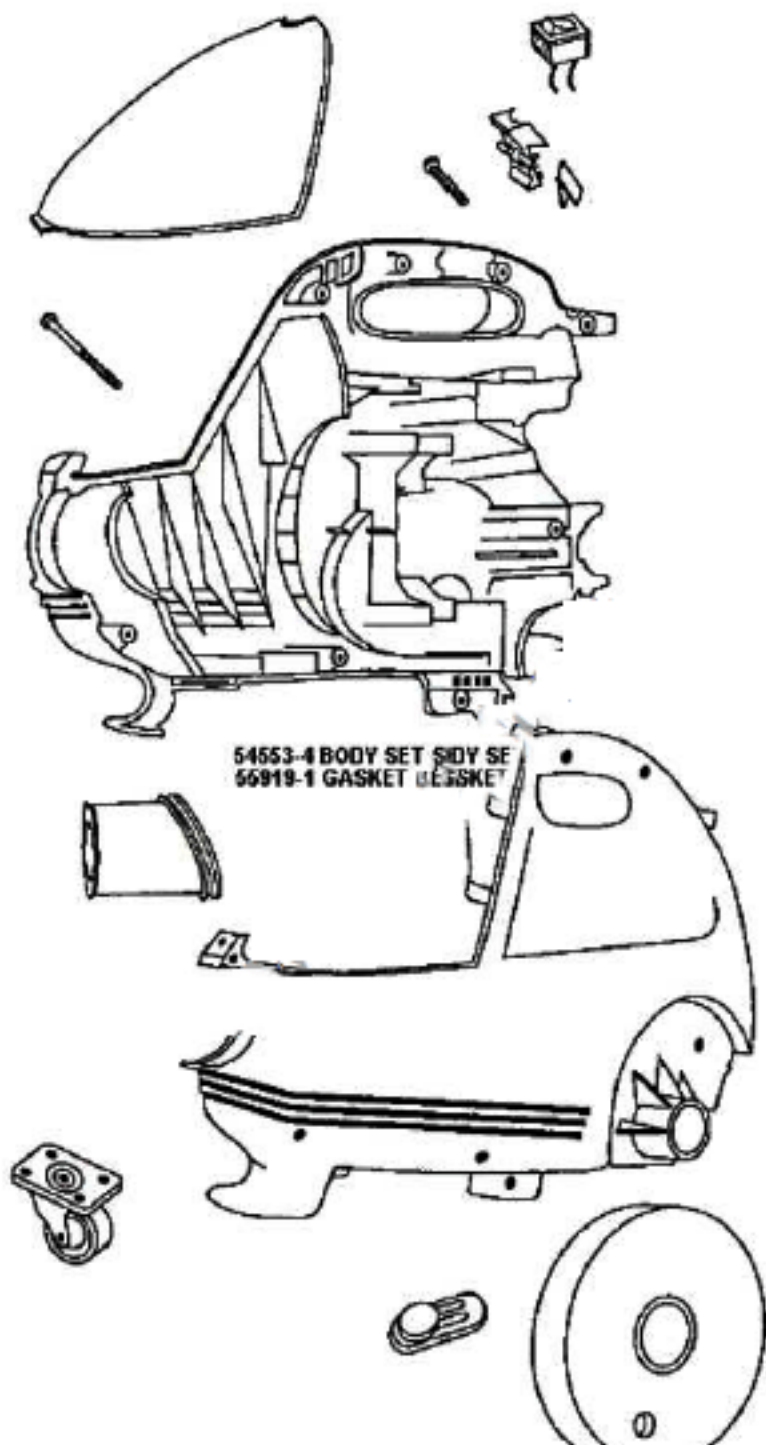

## Available Replacement Parts for Eureka 3650A

<a href="#">ER-1414</a>	EUREKA STYLE N DVC PAPER BAG (3 PACK)
<a href="#">E-38333</a>	FILTER, BAG 1PK

Ref #	Part	Description	Comments	Qty
1	27281-1	PLATE - HOSE COUPLING		
2	37115-4	HOOK - CORD RELEASE		
3	38280-1	LATCH - COVER		
4	38329-2	SWITCH ASSEMBLY - ROCKER		
5	53197-1	SCREW PACKAGE		
6	53197-2	SCREW PACKAGE		
7	54549-4	BAG COVER - PACKAGED		
8	54550-1	WHEEL - REAR		
9	55406	CASTER ASSEMBLY		
10	55919-1	GASKET - SHELL		

Ref #	Part	Description	Comments	Qty
1	14757-1	PLATE - MOTOR		
2	26715A	GASKET - MOTOR MOUNTING		
3	27382-1	CORD & POLARIZED PLUG ASS		
4	38333	FILTER		
5	53141	TIE - CABLE (PURCHASED)		
6	53214-2	WIRE SPLICE 5		
7	54404	MOTOR ASSY - CTND		
8	55463	GASKET - MOTOR STACK		
9	56146	THERMOSTAT		
10	57988	PAPER BAG PKG ASSY (STYLE		