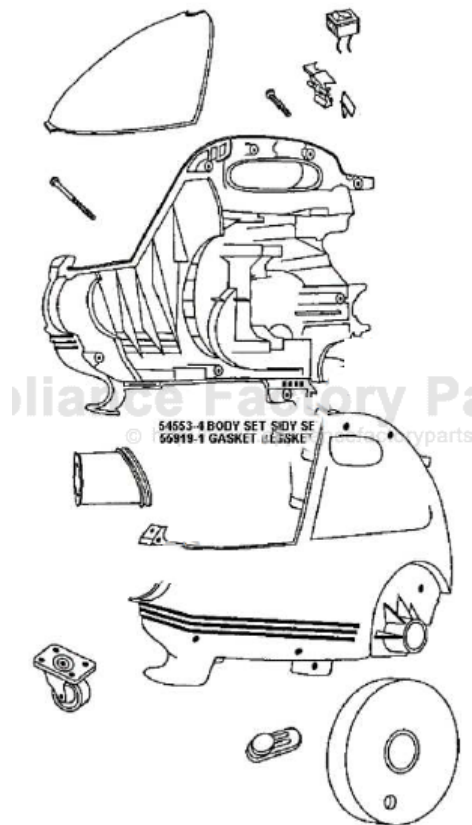

[Find Your Eureka Vacuum Cleaner Parts - Select From 855 Models](#)

----- Manual continues below part list -----